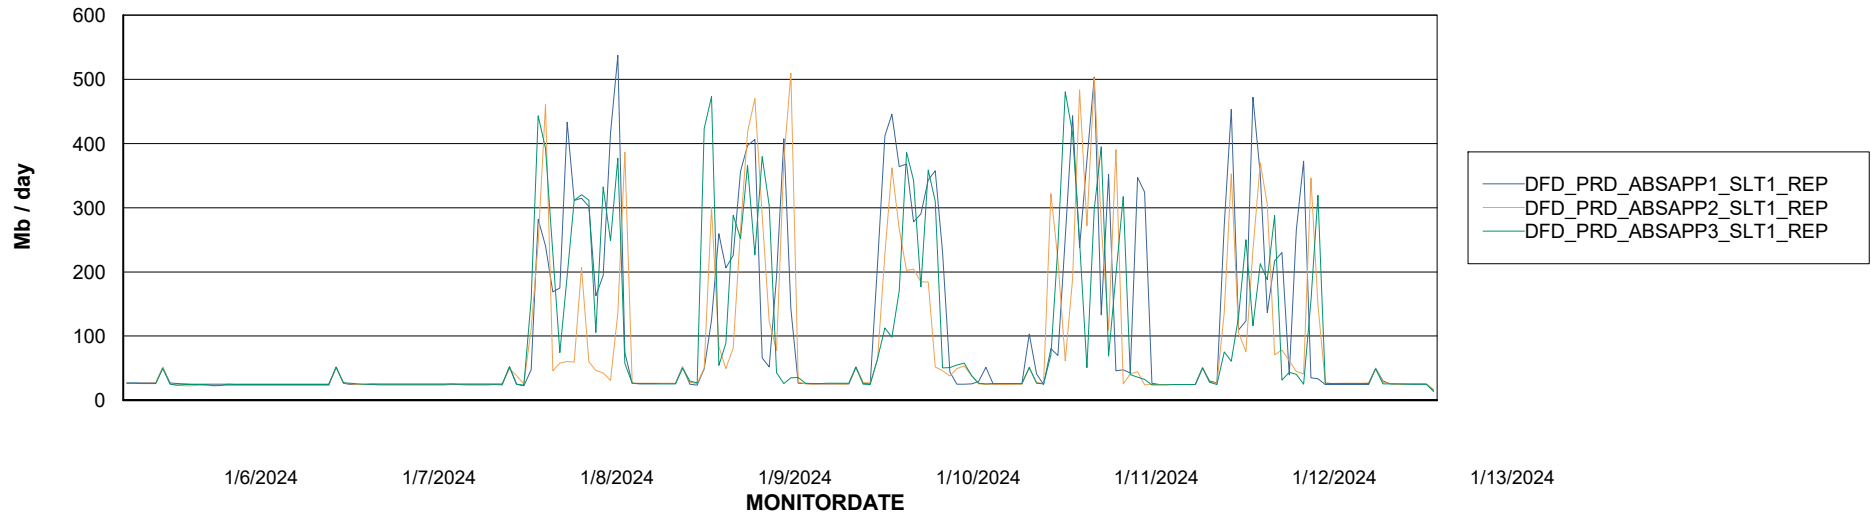

ABSSolute Application ReportServer Services

Avg memory used per ReportServer Service