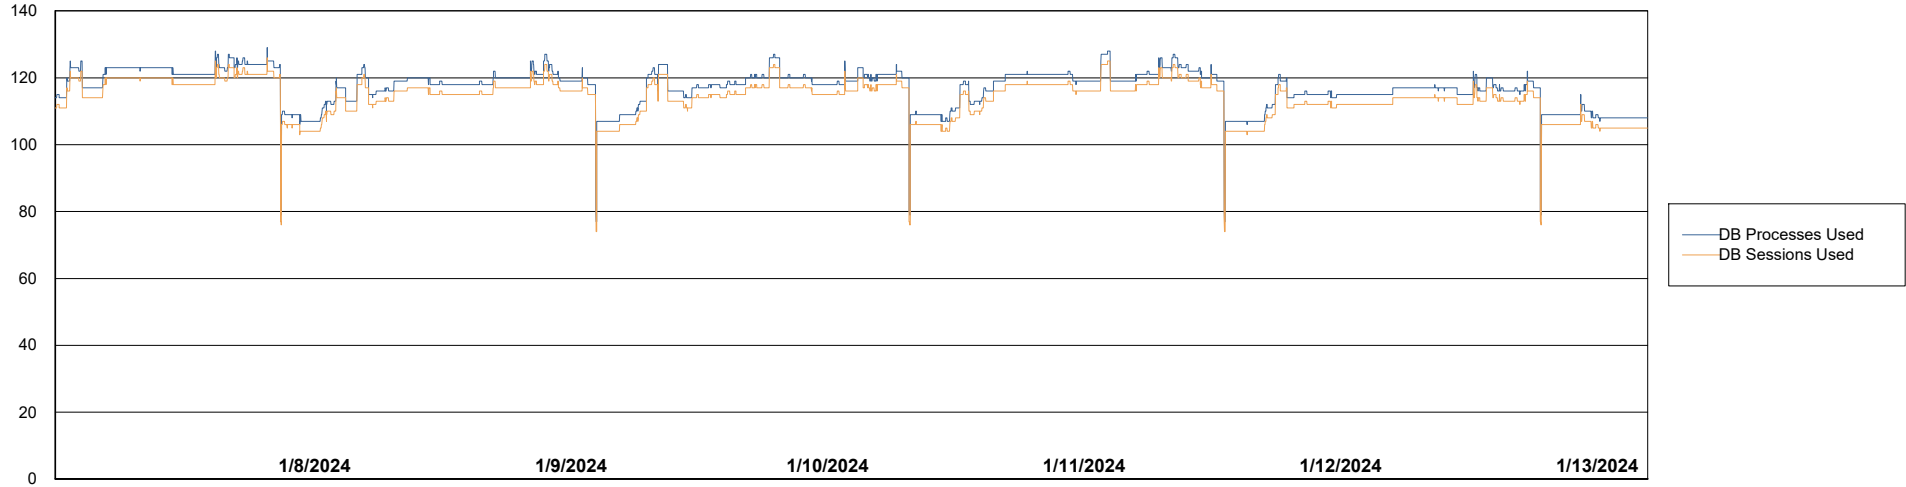

Database Performance DFD_PRD_S-S-ORACLE01-F_ABS1

DB Processes Max 4
DB Sessions Max 600