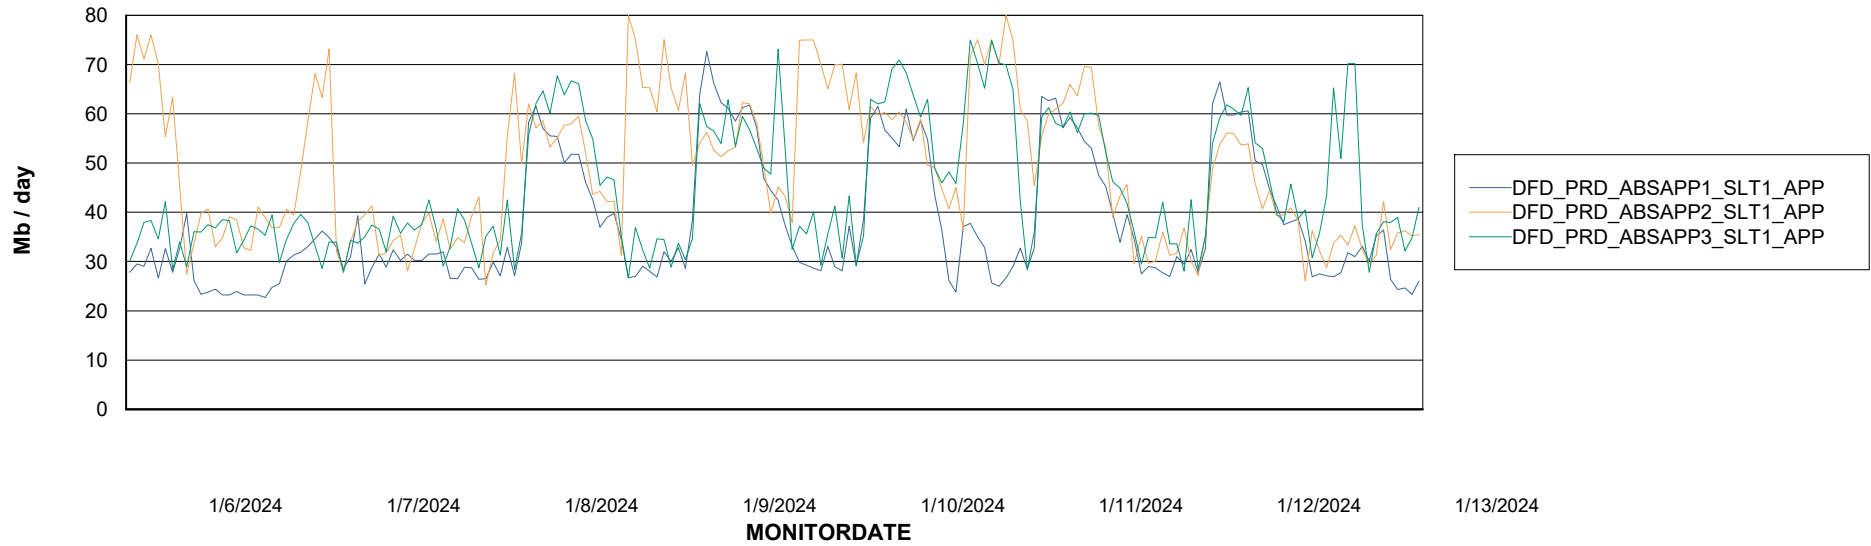

ABSSolute Application Server Services

Avg memory used per ABS Server Service