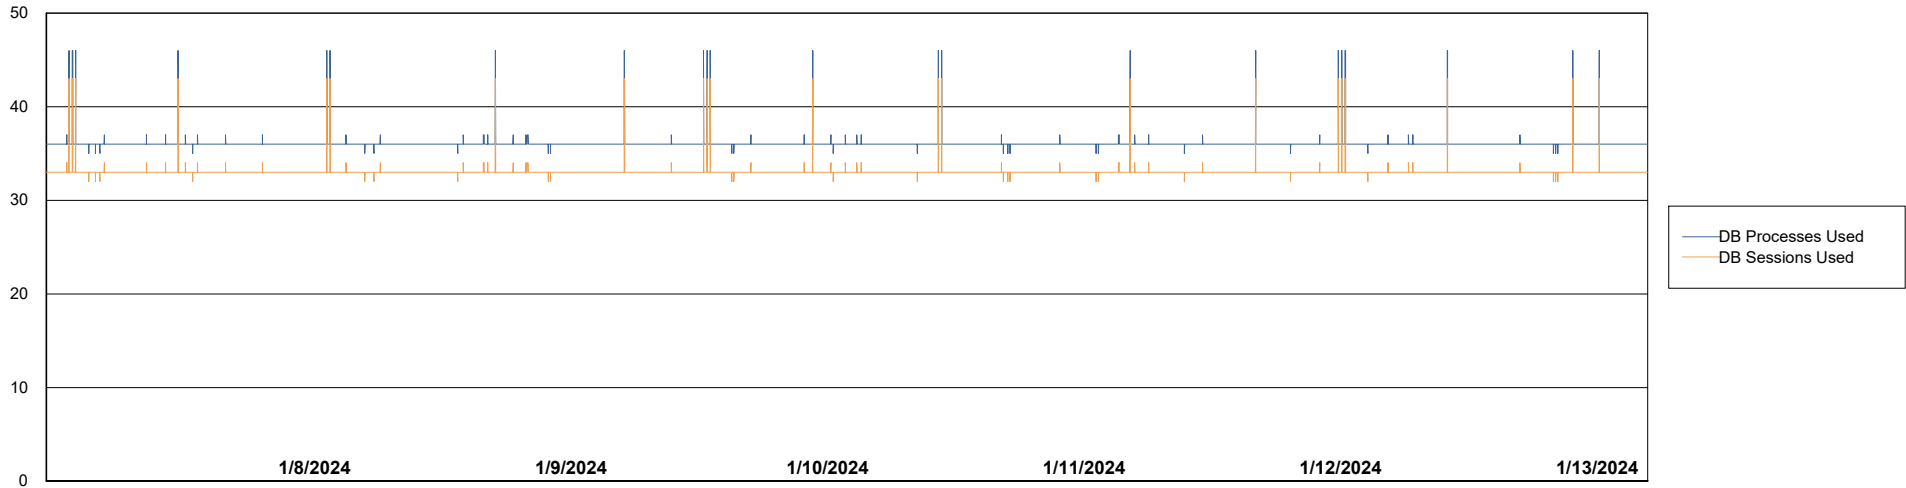

Database Performance CUS_PRD_ABSDB2_HSBABS1

DB Processes Max 1,000