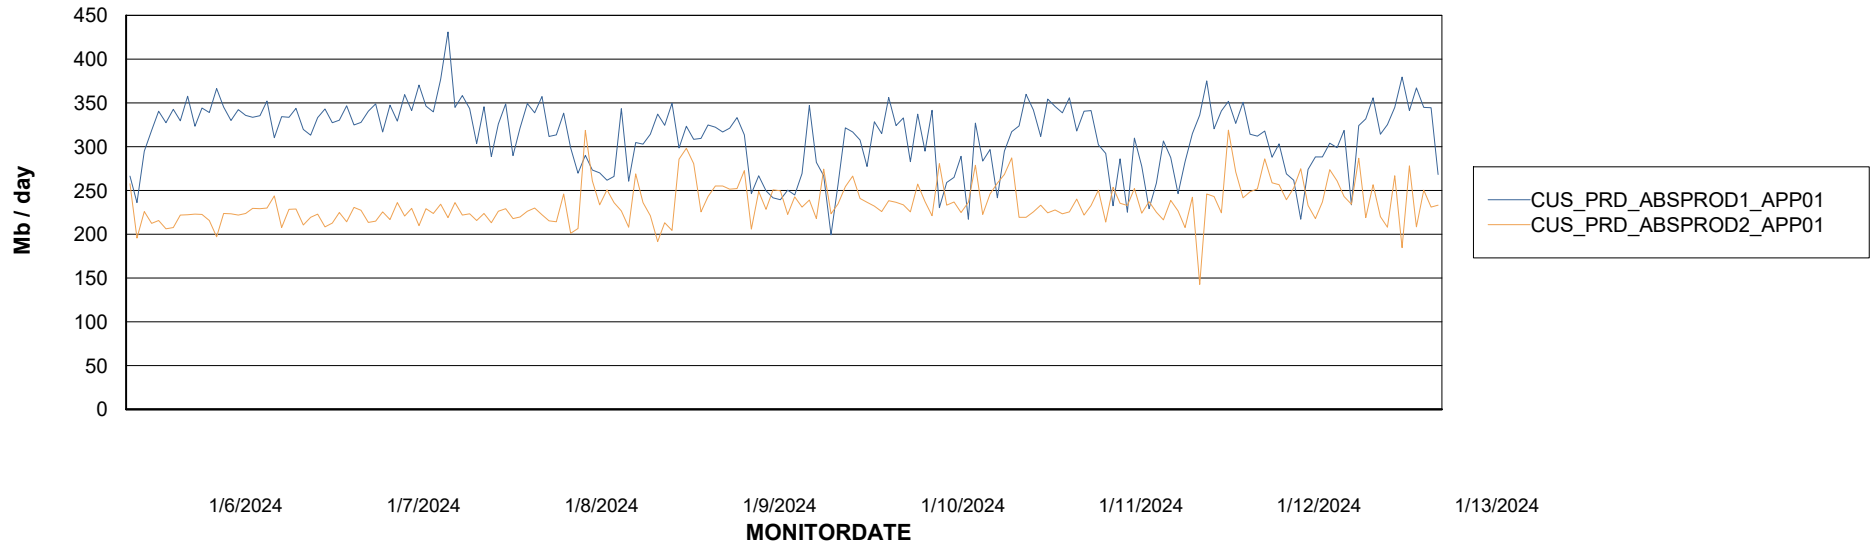

ABSSolute Application Server Services

Avg memory used per ABS Server Service