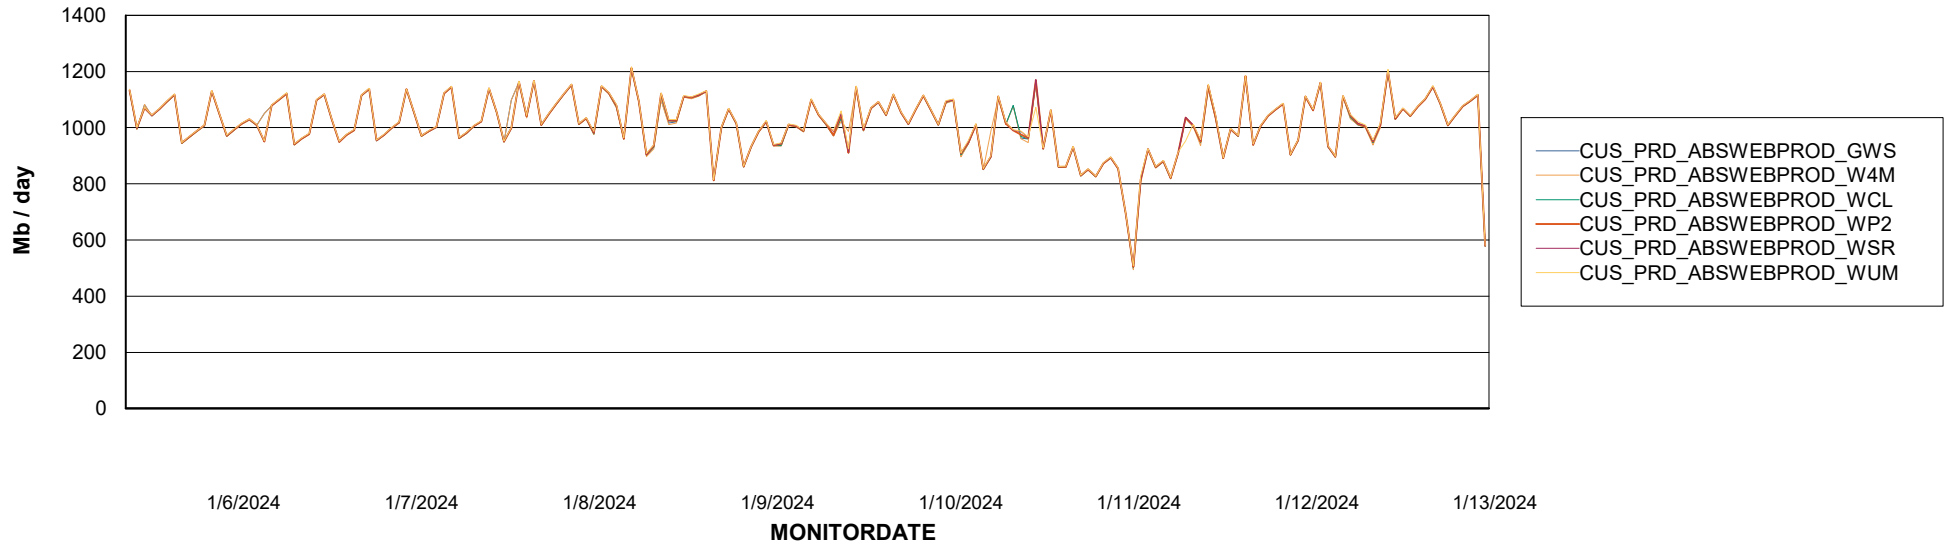

Avg memory used per ReportServer Service

Weekly SLA Customer Report

Customer CUS_Production (24/7)
Database ID 131

ABSolute Web Component Services

Avg memory used per ABS Web component

Weekly SLA Customer Report