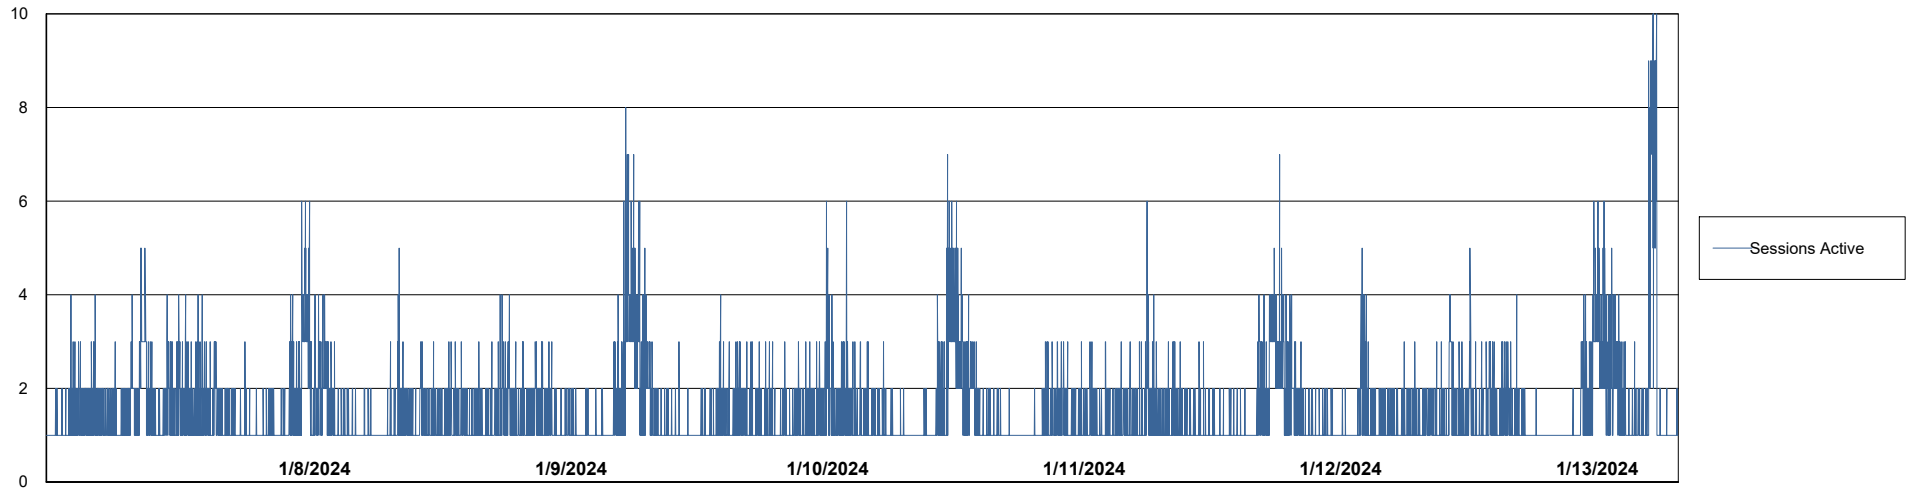

Weekly SLA Customer Report

Customer CUS_Production (24/7)
Database ID 131

Harddisk Usage CUS_PRD_ABSWEBPROD

	Free disk space on C: (%)	Total disk space on C: (Gb)	Used disk space on C: (Gb)
1/13/2024	89	199	22
1/12/2024	89	199	22
1/11/2024	89	199	22
1/10/2024	89	199	22
1/9/2024	89	199	22
1/8/2024	89	199	22
1/7/2024	89	199	22

Weekly SLA Customer Report

Customer CUS_Production (24/7)
Database ID 131

Database Performance CUS_PRD_ABSDB1_ABS1

Weekly SLA Customer Report

Customer CUS_Production (24/7)
Database ID 131

Database Performance CUS_PRD_ABSDB2_HSBABS1