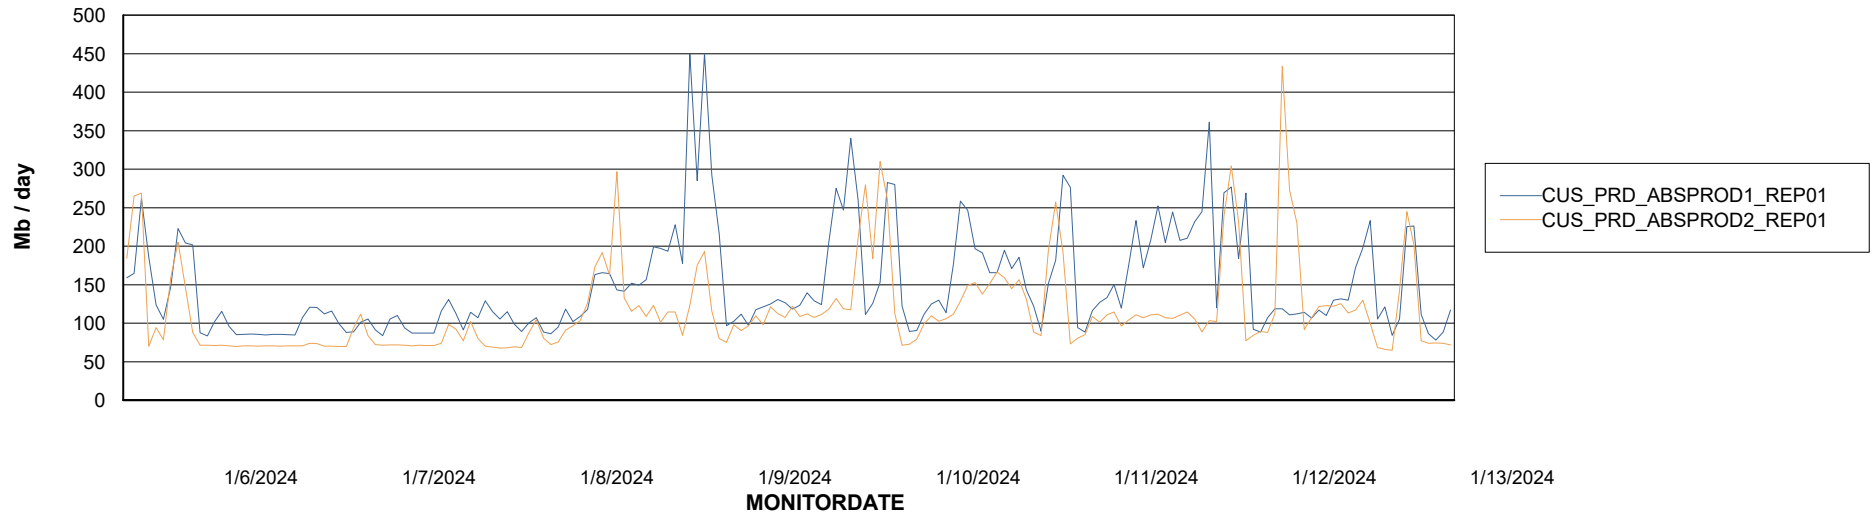

ABSSolute Application ReportServer Services

Avg memory used per ReportServer Service