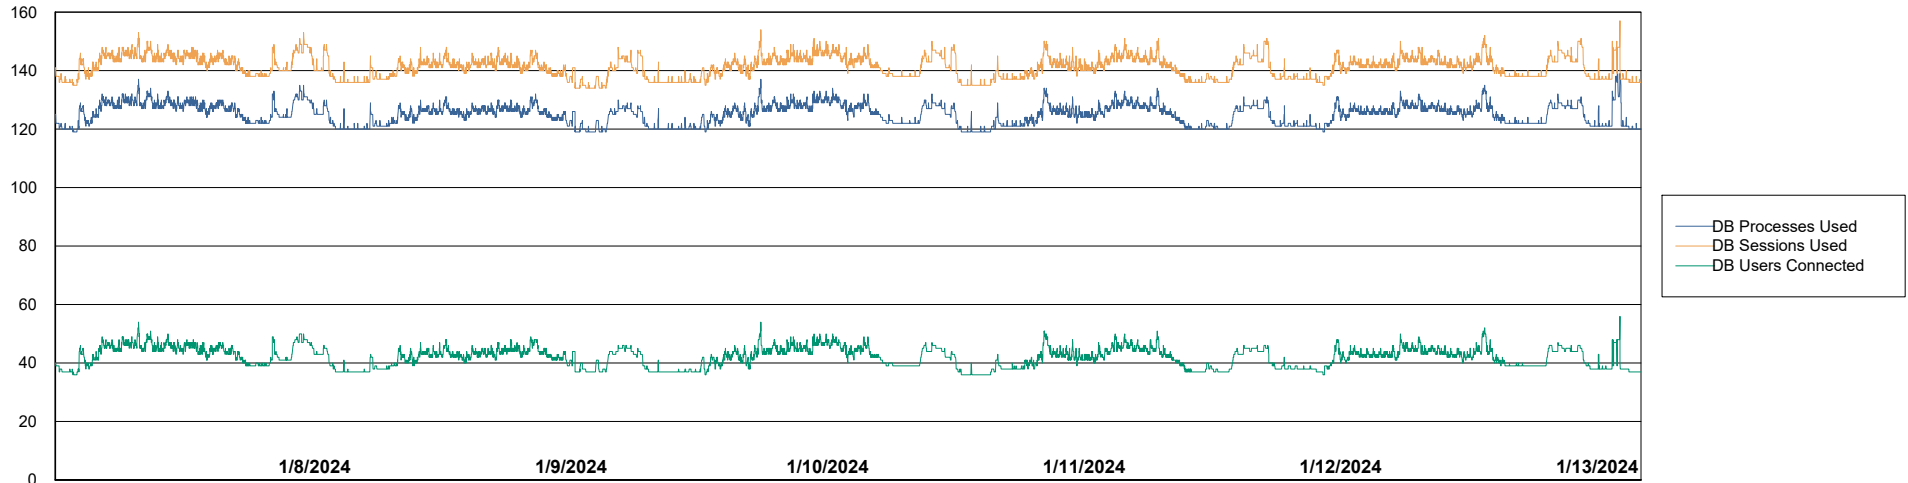

Database Performance CUS_PRD_ABSDB1_ABS1