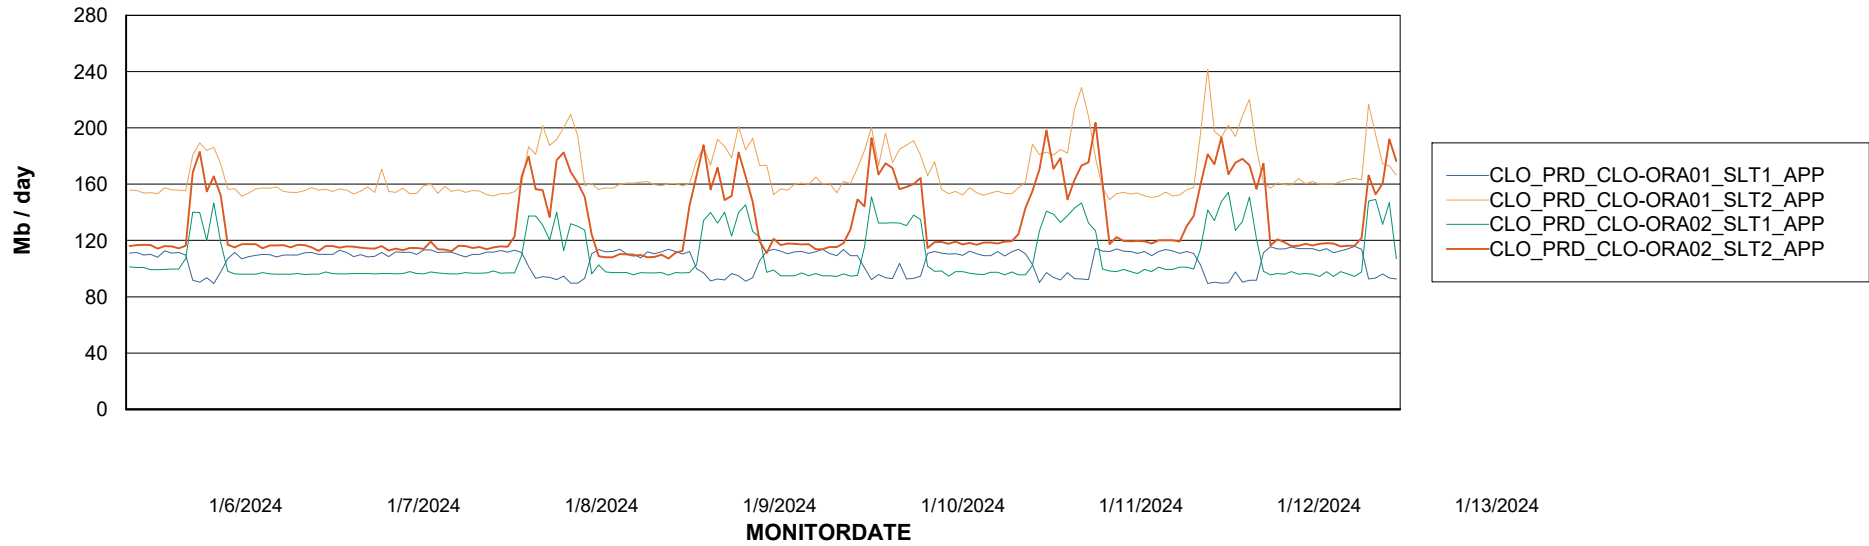

ABSSolute Application Server Services

Avg memory used per ABS Server Service