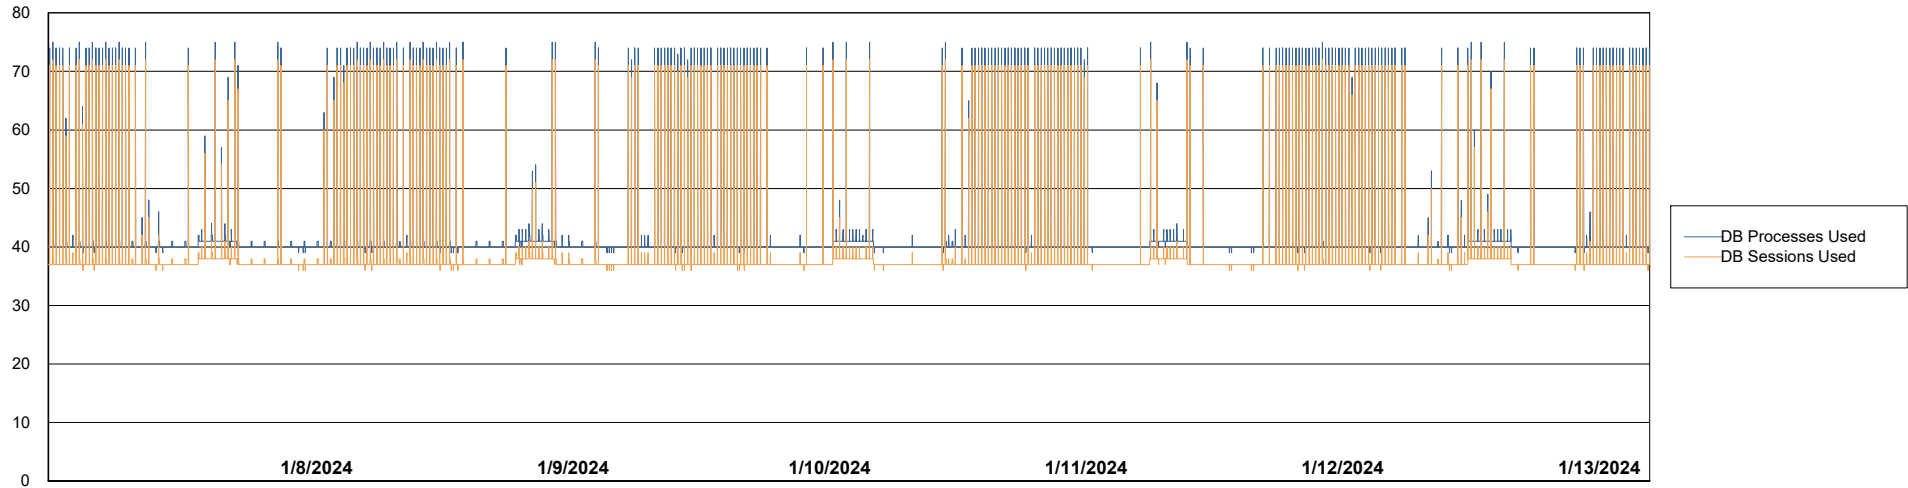

Database Performance CLO_PRD_CLO-ORA02_HSBABS1

DB Processes Max 1,000