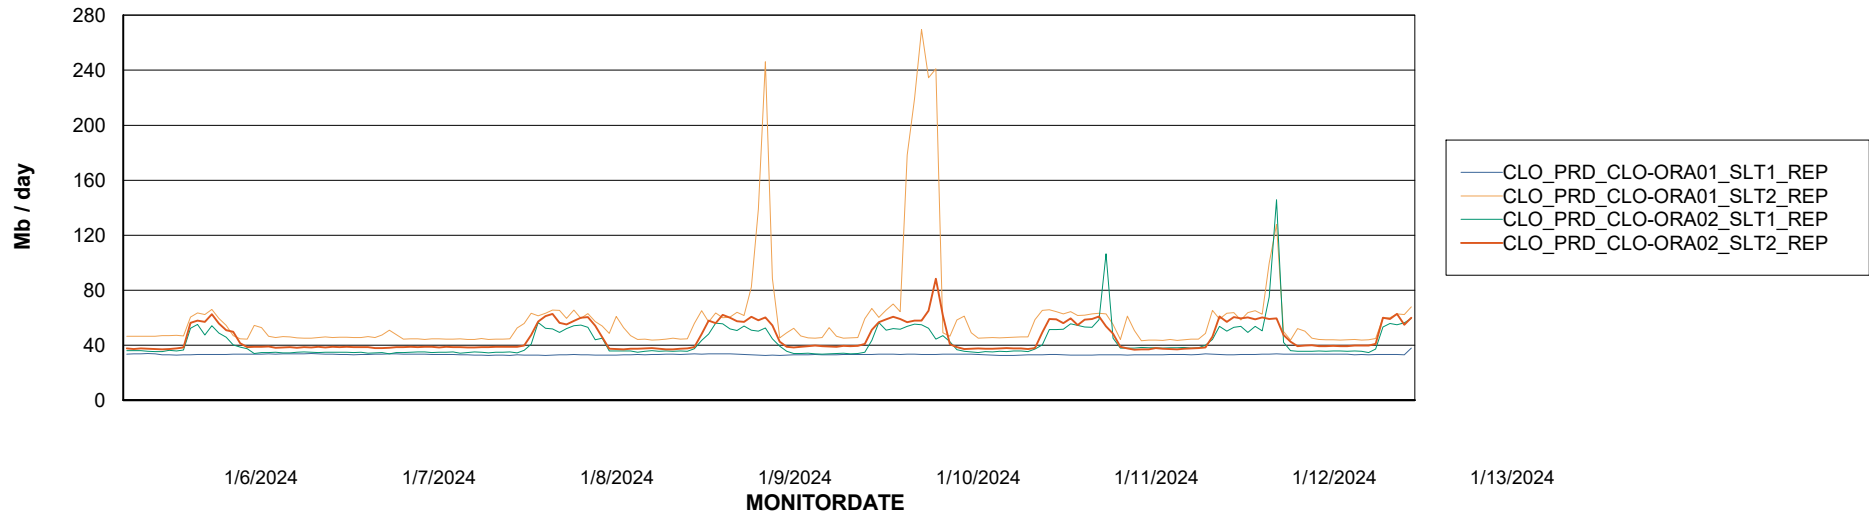

ABSSolute Application ReportServer Services

Avg memory used per ReportServer Service