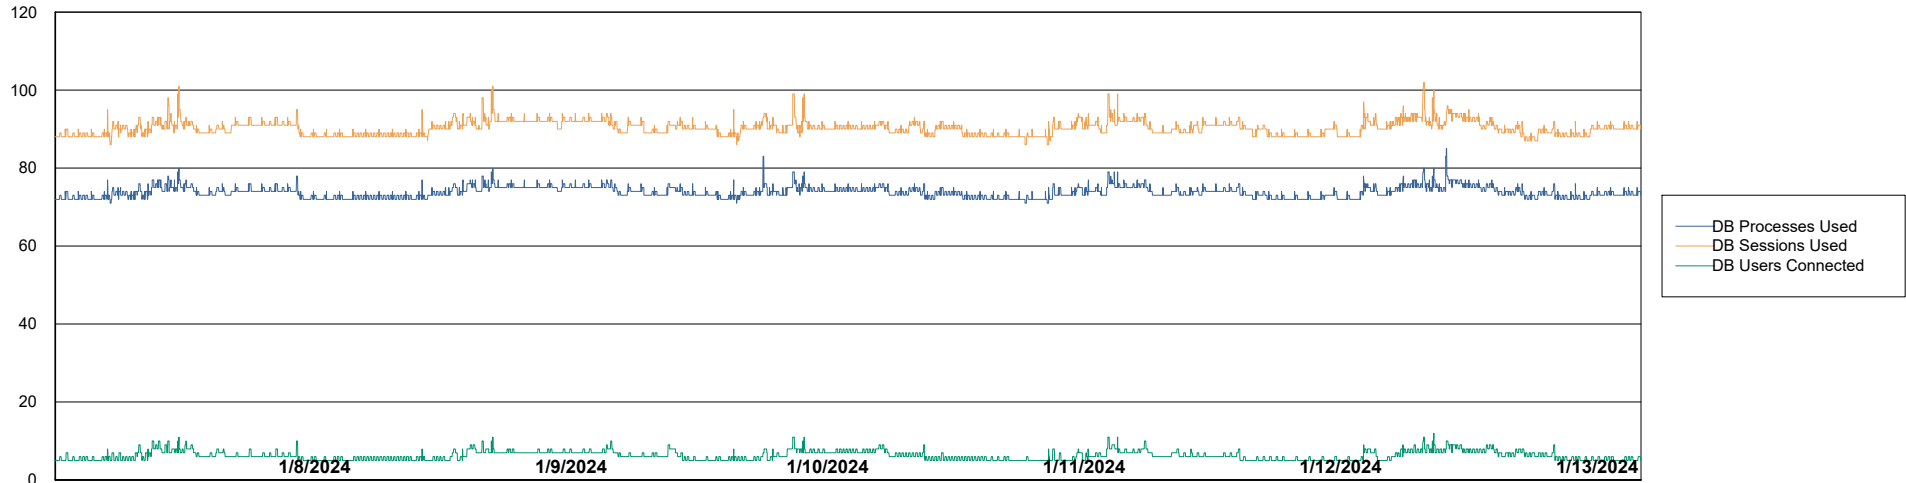

Weekly SLA Customer Report

Customer AUJ_Production
 Database ID 185

Harddisk Usage AUJ_PRD_PABSWEB1

	Free disk space on / (%)	Total disk space on / (Gb)	Used disk space on / (Gb)	Free disk space on /abs (%)	Total disk space on /abs (Gb)	Used disk space on /abs (Gb)	Free disk space on /boot (%)	Total disk space on /boot (Gb)	Used disk space on /boot (Gb)	Free disk space on /tmp (%)
1/13/2024	78	40	9	99	60	1	66	1	0	99
1/12/2024	78	40	9	99	60	1	66	1	0	99
1/11/2024	78	40	9	99	60	1	66	1	0	99
1/10/2024	78	40	9	99	60	1	66	1	0	99
1/9/2024	78	40	9	99	60	1	66	1	0	99
1/8/2024	78	40	9	99	60	1	66	1	0	99
1/7/2024	78	40	9	99	60	1	66	1	0	99

Weekly SLA Customer Report

Customer AUJ_Production
Database ID 185

Database Performance AUJ_BI2_DB

Weekly SLA Customer Report

Customer AUJ_Production
Database ID 185

Database Performance AUJ_DB2_Primary

Weekly SLA Customer Report