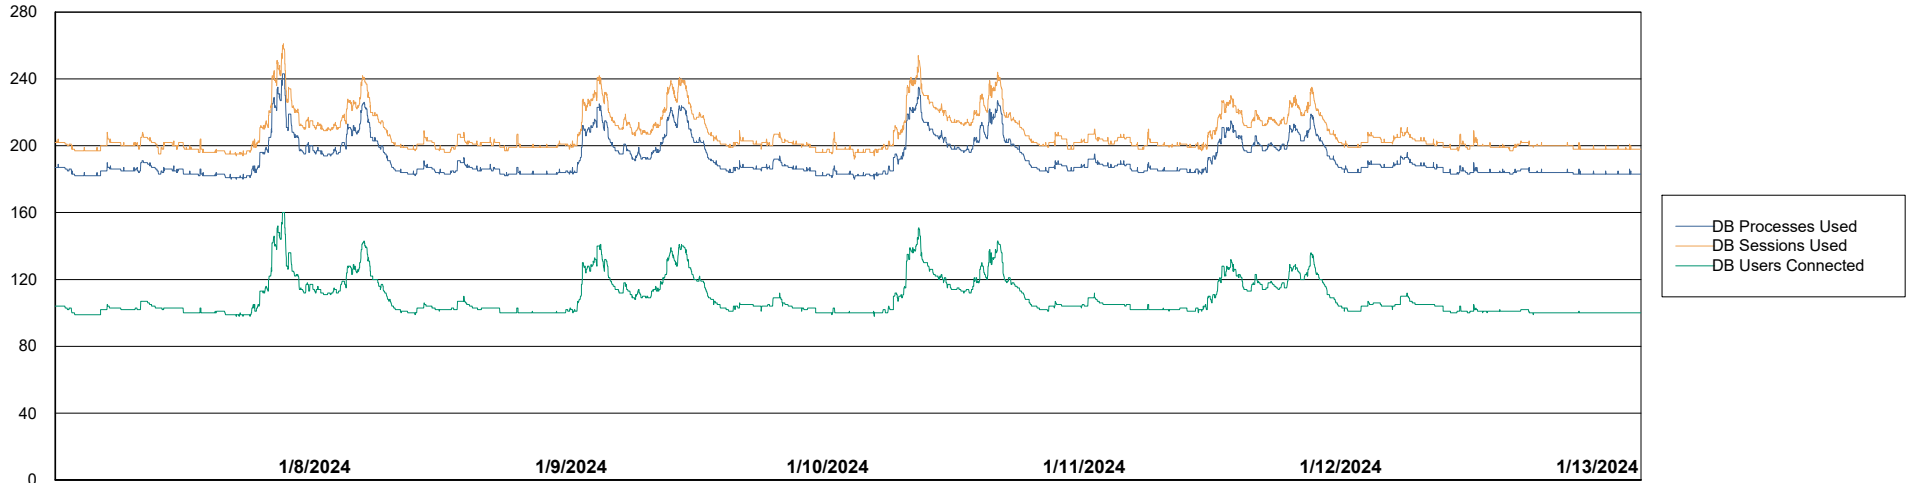

Weekly SLA Customer Report

Customer AUJ_Production
Database ID 185

Database Performance AUJ_BI2_DB

Weekly SLA Customer Report

Customer AUJ_Production
Database ID 185

Database Performance AUJ_DB2_Primary

Weekly SLA Customer Report