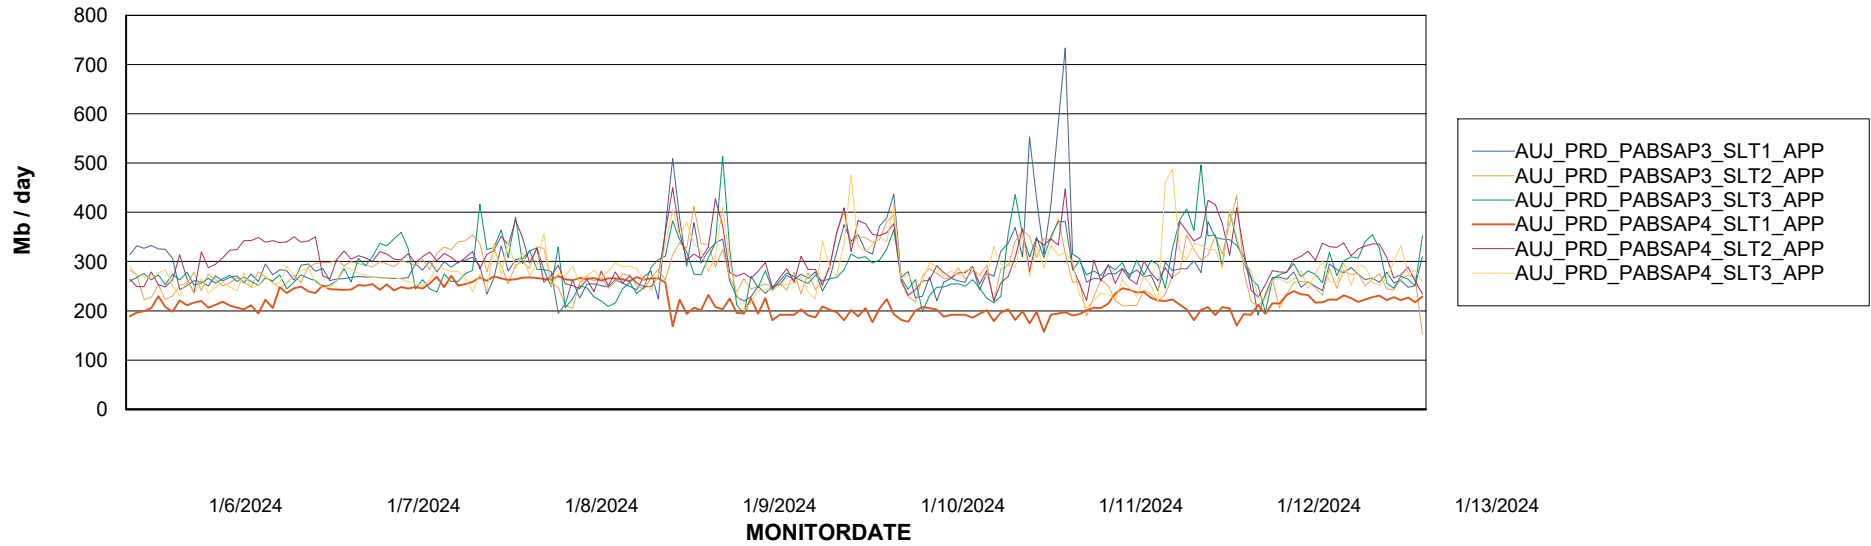

ABSSolute Application Server Services

Avg memory used per ABS Server Service