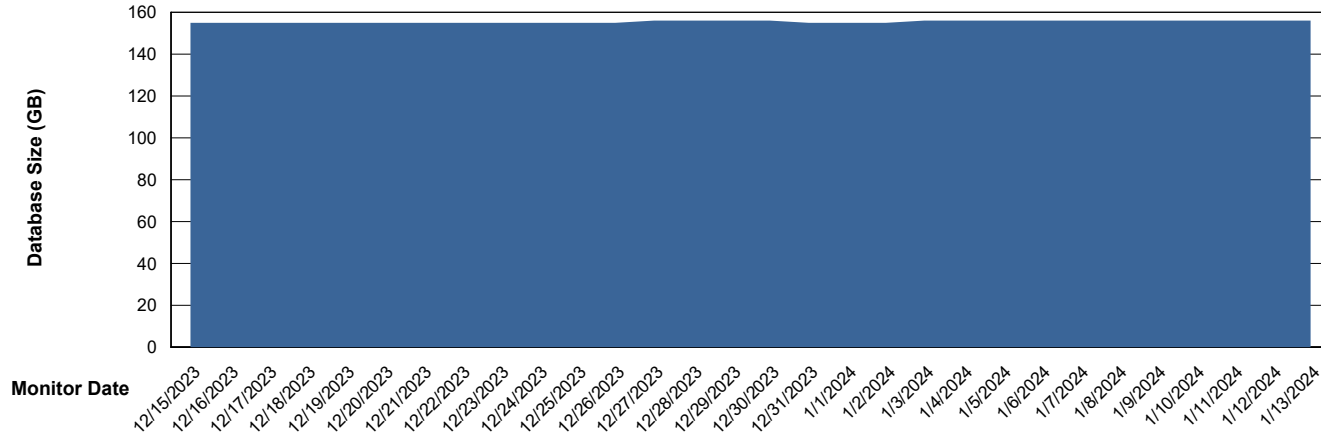

Weekly SLA Customer Report

Customer AUJ_Production
Database ID 185

Database Performance AUJ_BI2_DB

Weekly SLA Customer Report

Customer AUJ_Production
Database ID 185

Database Performance AUJ_DB2_Primary

Weekly SLA Customer Report

Customer AUJ_Production
Database ID 185

DATABASE SIZE AUJ_BI2_DB

Database growth over last month

DATABASE SIZE AUJ_DB2_Primary

Database growth over last month

Weekly SLA Customer Report

Customer AUJ_Production
 Database ID 185