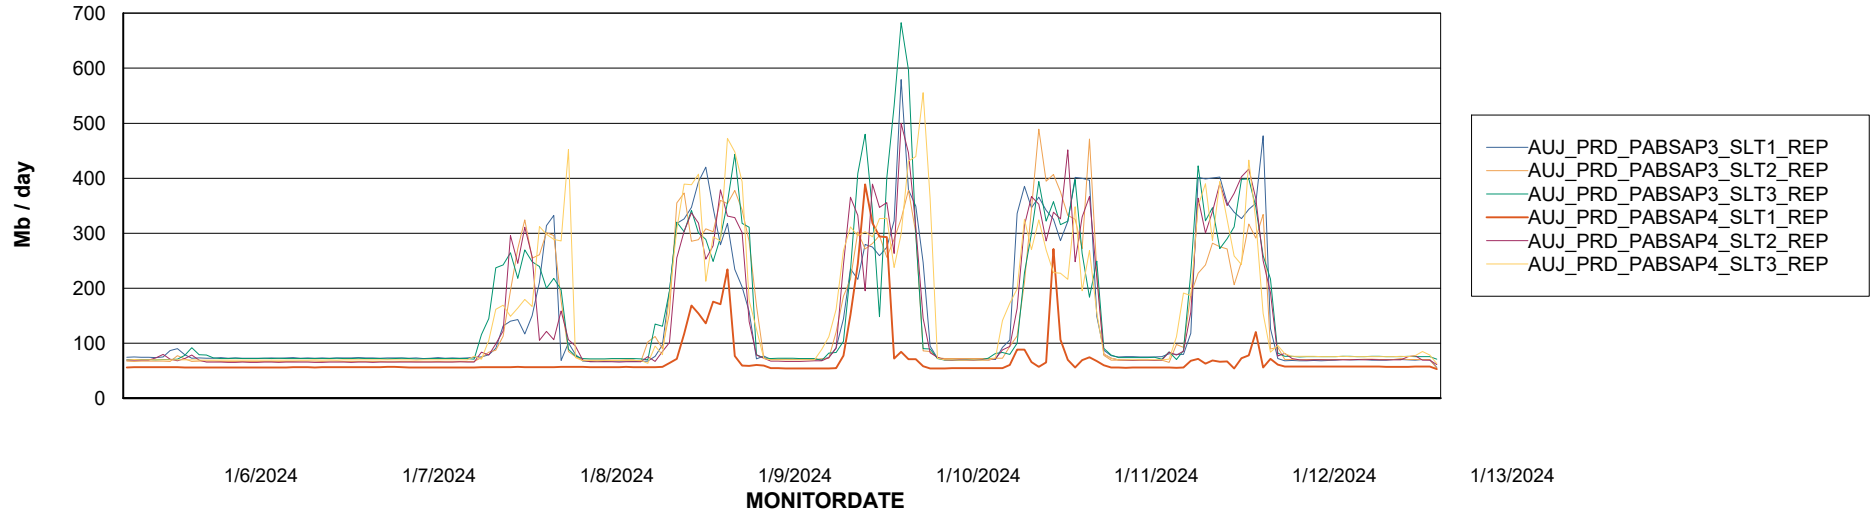

ABSSolute Application ReportServer Services

Avg memory used per ReportServer Service