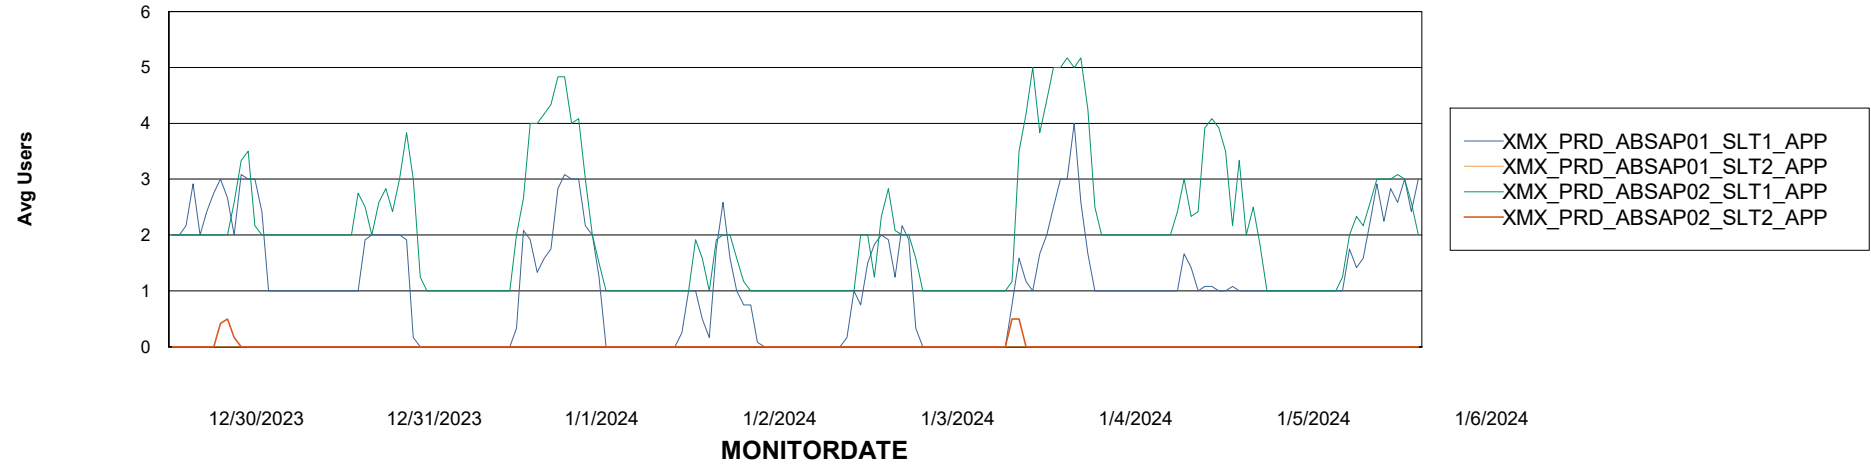

Avg users per day per ABS server