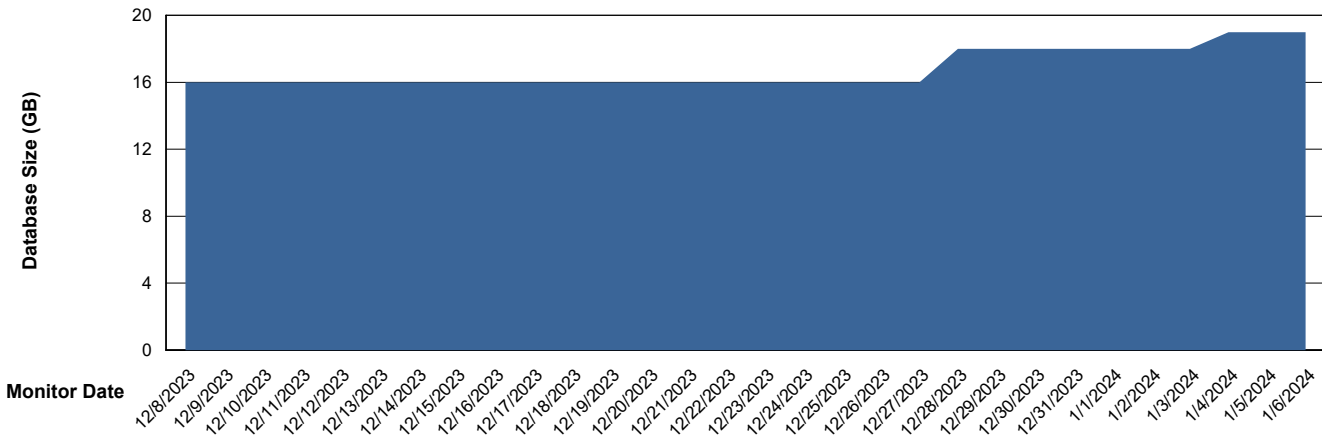

## Database Performance XMX\_PROD\_ABSDB02\_SBDB\_HSBABS1

DB Processes Max 0  
DB Processes Max 4  
DB Processes Max 1,000

# Weekly SLA Customer Report

Customer XMX Production (24/7)  
 Database ID 146

DATABASE SIZE XMX\_PROD\_ABSDB01\_PRDB\_ABS1

Database growth over last month

Database Tablespace XMX\_PROD\_ABSDB01\_PRDB\_ABS1