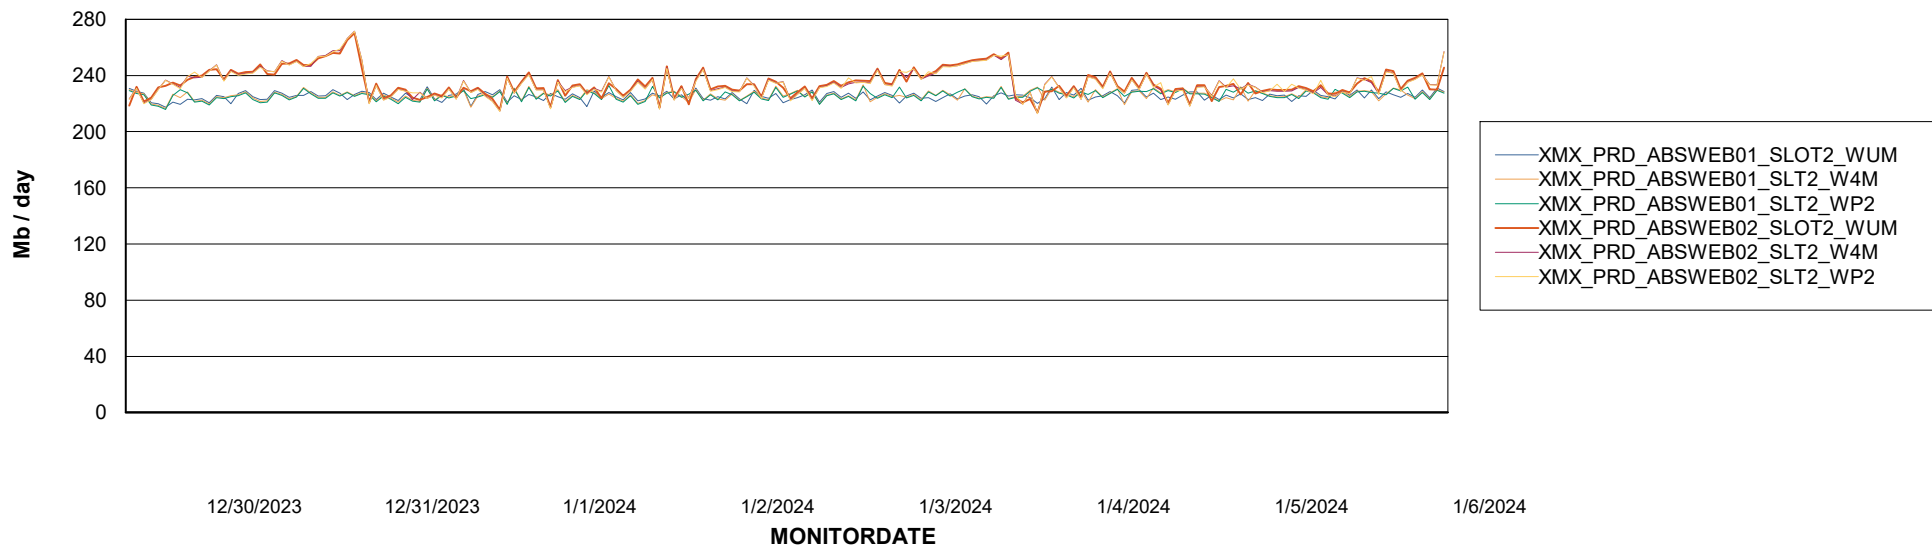

ABSSolute Web Component Services

Avg memory used per ABS Web component