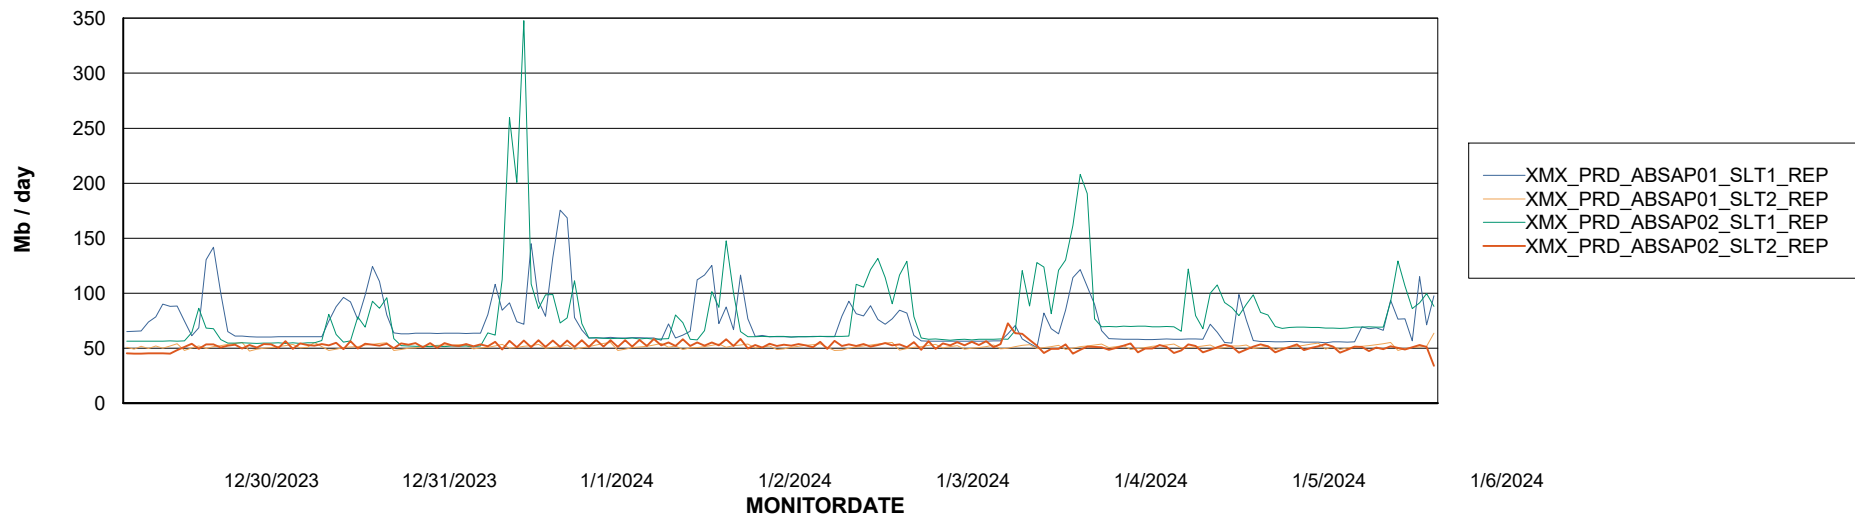

ABSSolute Application ReportServer Services

Avg memory used per ReportServer Service