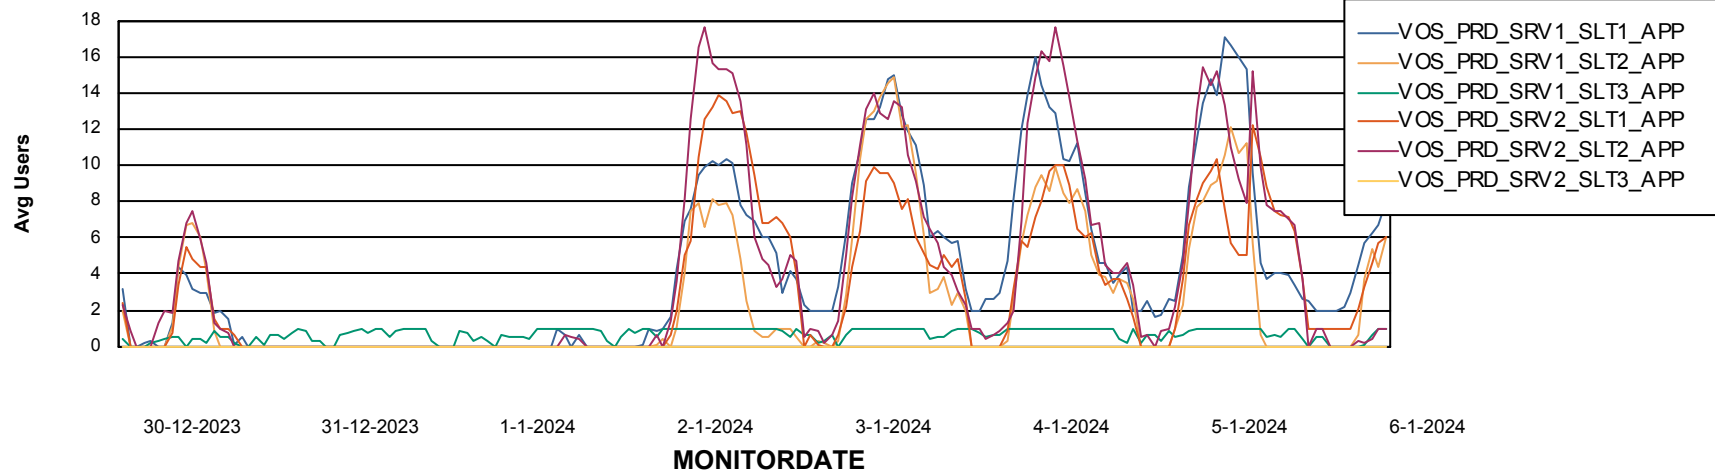

Avg users per day per ABS server