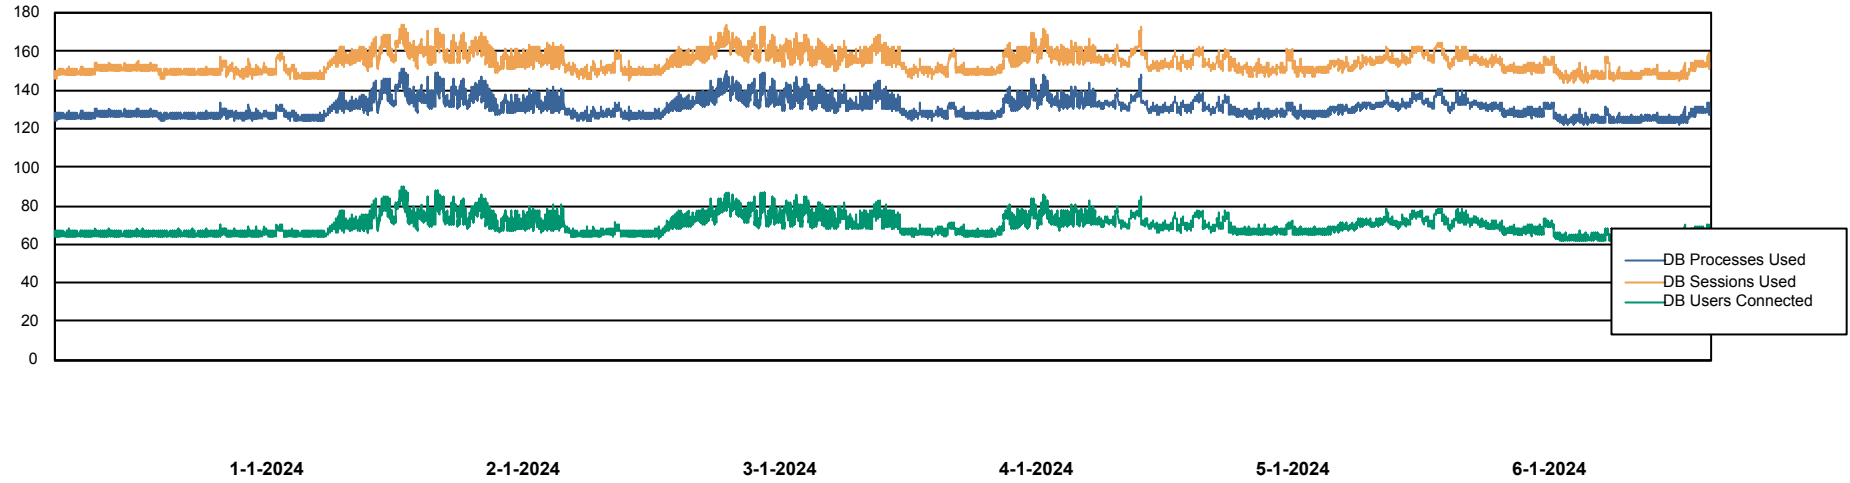

Weekly SLA Customer Report

Customer VOS_Production
Database ID 143

Database Performance VOSDB_BI

Weekly SLA Customer Report

Customer VOS_Production
Database ID 143

Database Performance VOSDB_Production

Weekly SLA Customer Report