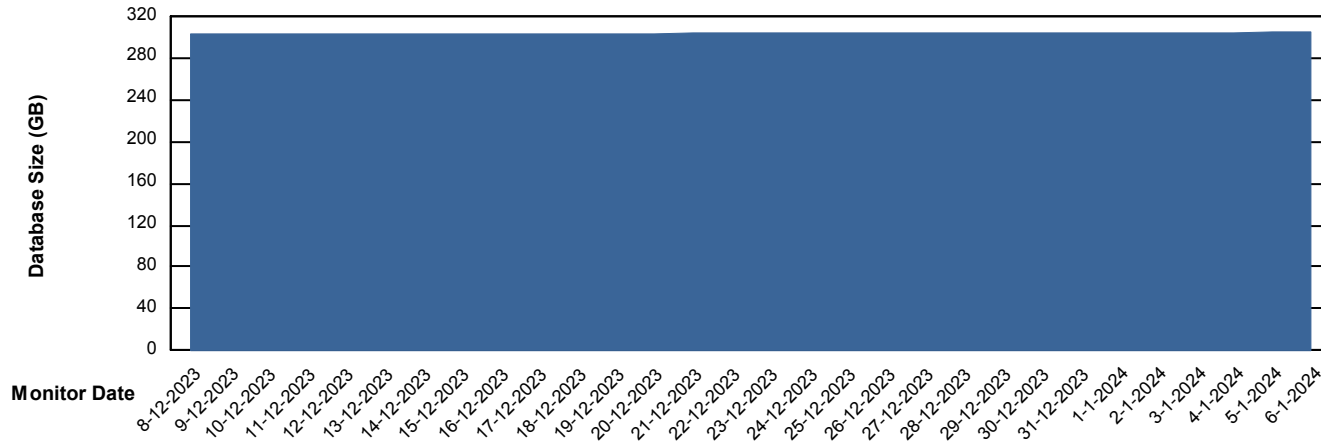

DATABASE SIZE VOSDB_Production

Database growth over last month