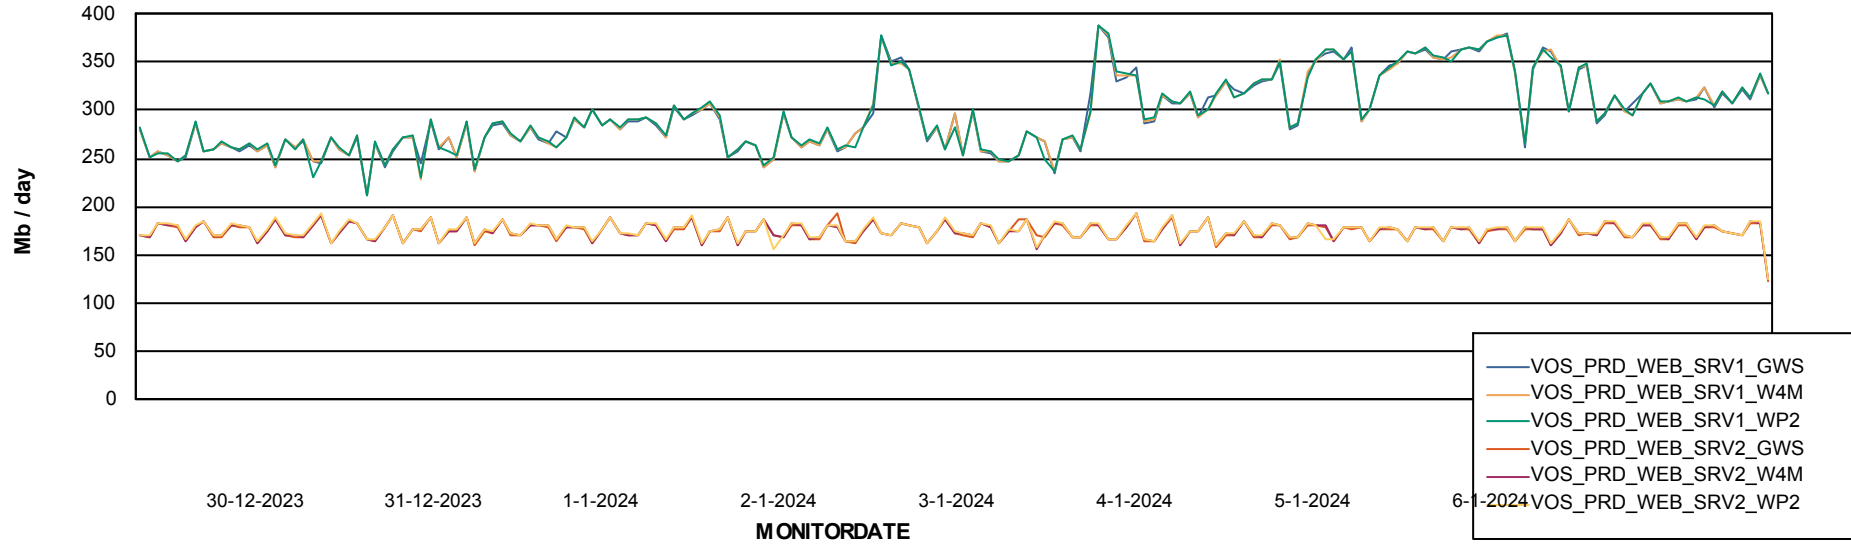

ABSSolute Web Component Services

Avg memory used per ABS Web component