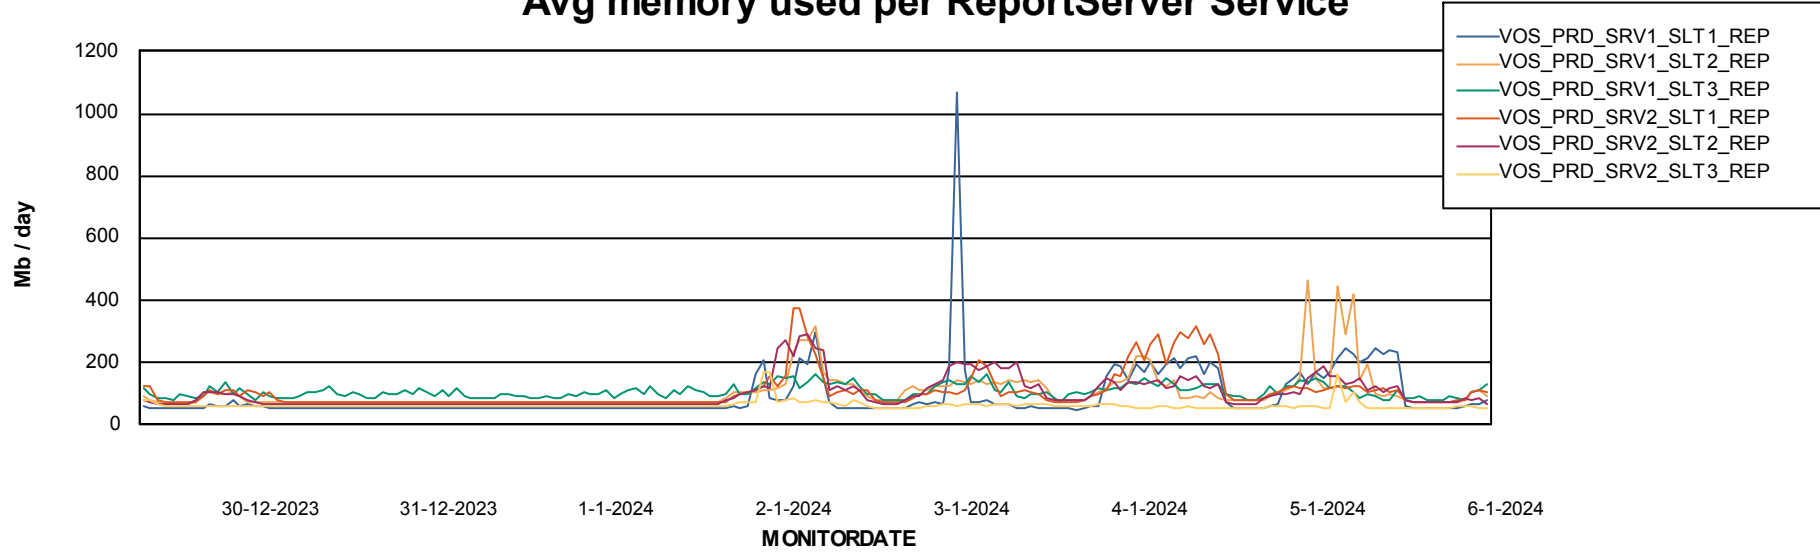

Avg memory used per ABS Server Service

Avg users per day per ABS server

Weekly SLA Customer Report

Customer VOS_Production
Database ID 143

ABSSolute Application ReportServer Services

Avg memory used per ReportServer Service