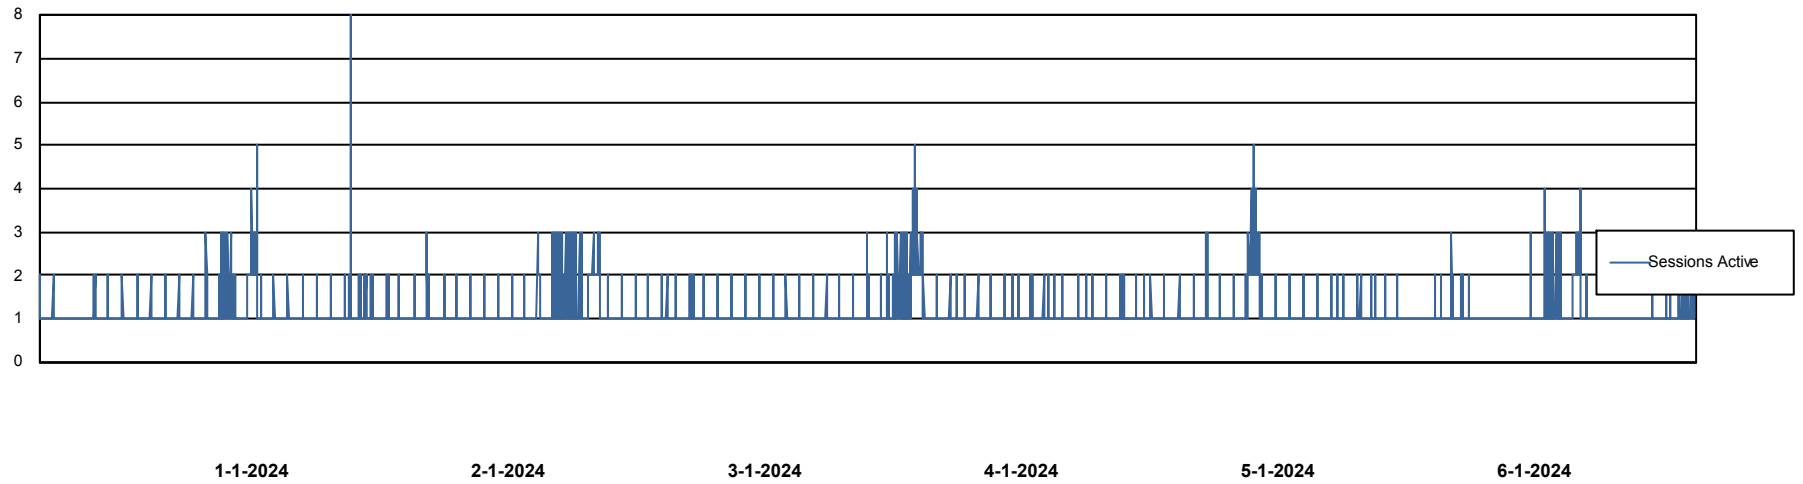

Database Performance VOSDB_BI