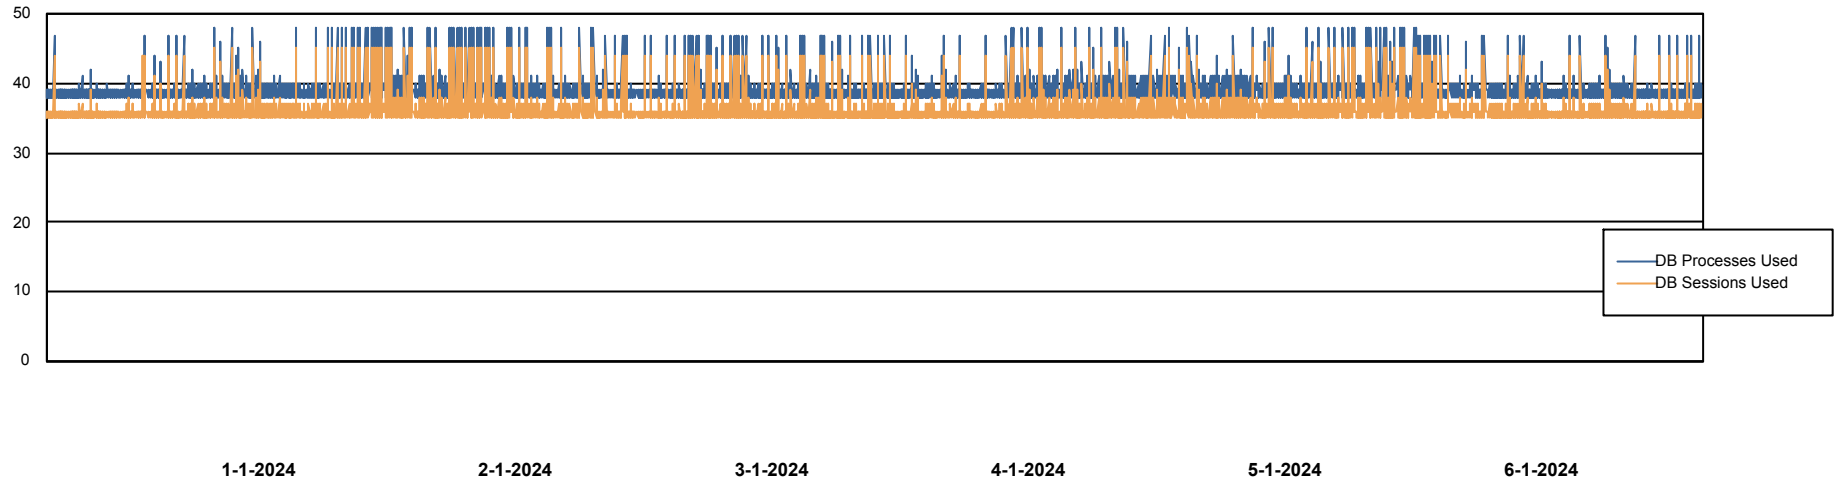

Database Performance VOSDB_Standby

DB Processes Max 1,000