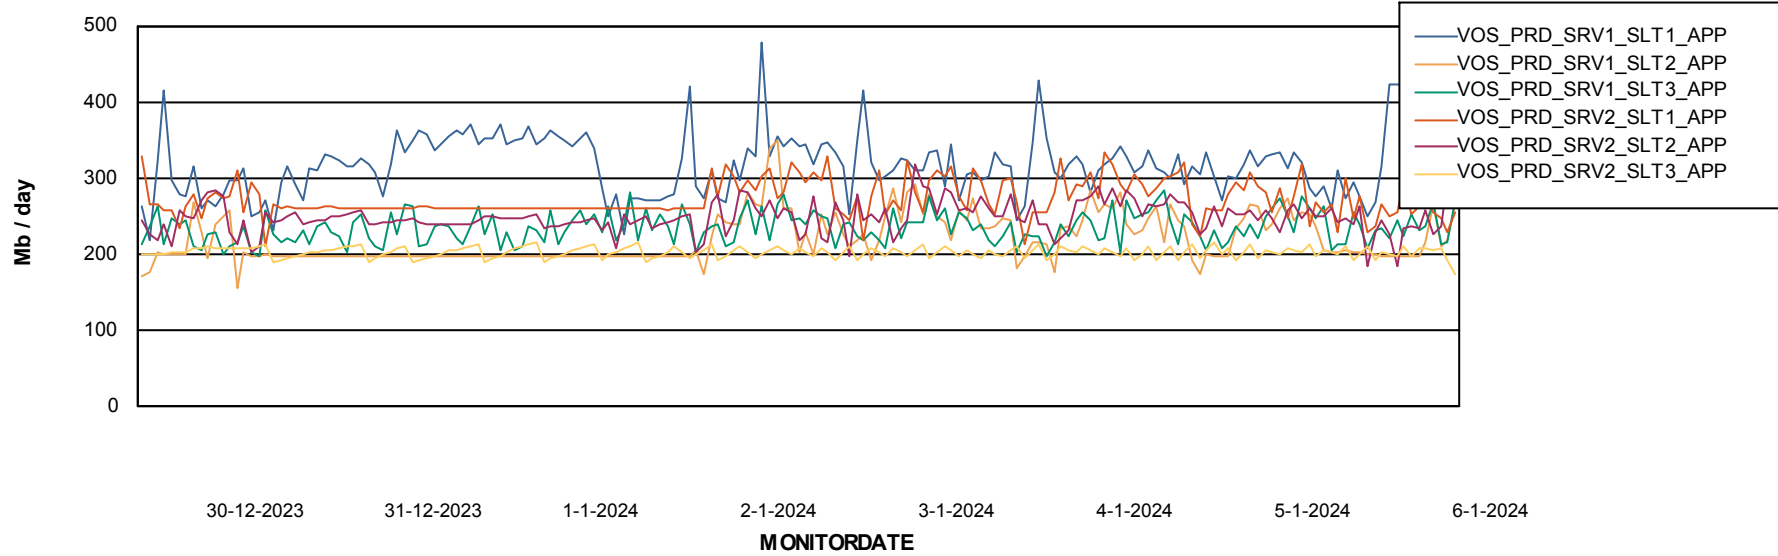

ABSSolute Application Server Services

Avg memory used per ABS Server Service