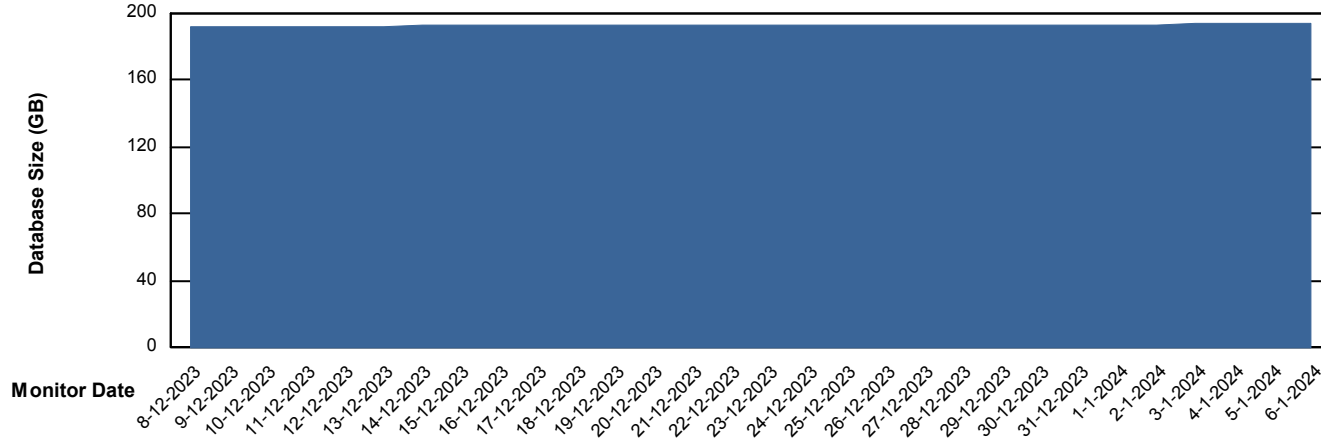

Customer VOS_Production
Database ID 143

Database Performance VOSDB_Standby

DB Processes Max 1,000

Weekly SLA Customer Report

Customer VOS_Production
Database ID 143

DATABASE SIZE VOSDB_BI

Database growth over last month