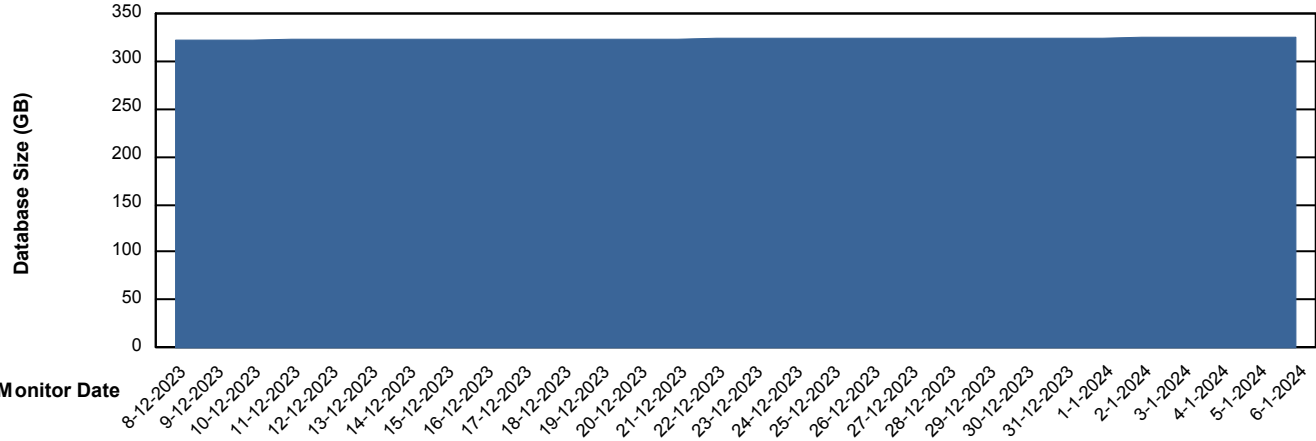

Weekly SLA Customer Report

Customer STK_Production
Database ID 82

Database Performance STKDB_Production

Weekly SLA Customer Report

Customer STK_Production
Database ID 82

Database Performance STKDB_Standby

DB Processes Max 1,000

Weekly SLA Customer Report

Customer STK_Production
 Database ID 82

DATABASE SIZE STKDB_Production

Database growth over last month

Database Tablespace STKDB_Production

Date	Tablespace Name	Filesize (Gb)	Usedsize (Gb)	Percentage free
6-1-2024	ABSDATA	200	120	40
	INDX	235	194	17
5-1-2024	ABSDATA	200	120	40
	INDX	235	194	17
4-1-2024	ABSDATA	200	120	40
	INDX	235	194	17
3-1-2024	ABSDATA	200	120	40
	INDX	235	194	17
2-1-2024	ABSDATA	200	120	40
	INDX	235	194	17
1-1-2024	ABSDATA	200	120	40
	INDX	235	194	17
31-12-2023	ABSDATA	200	120	40
	INDX	235	194	17