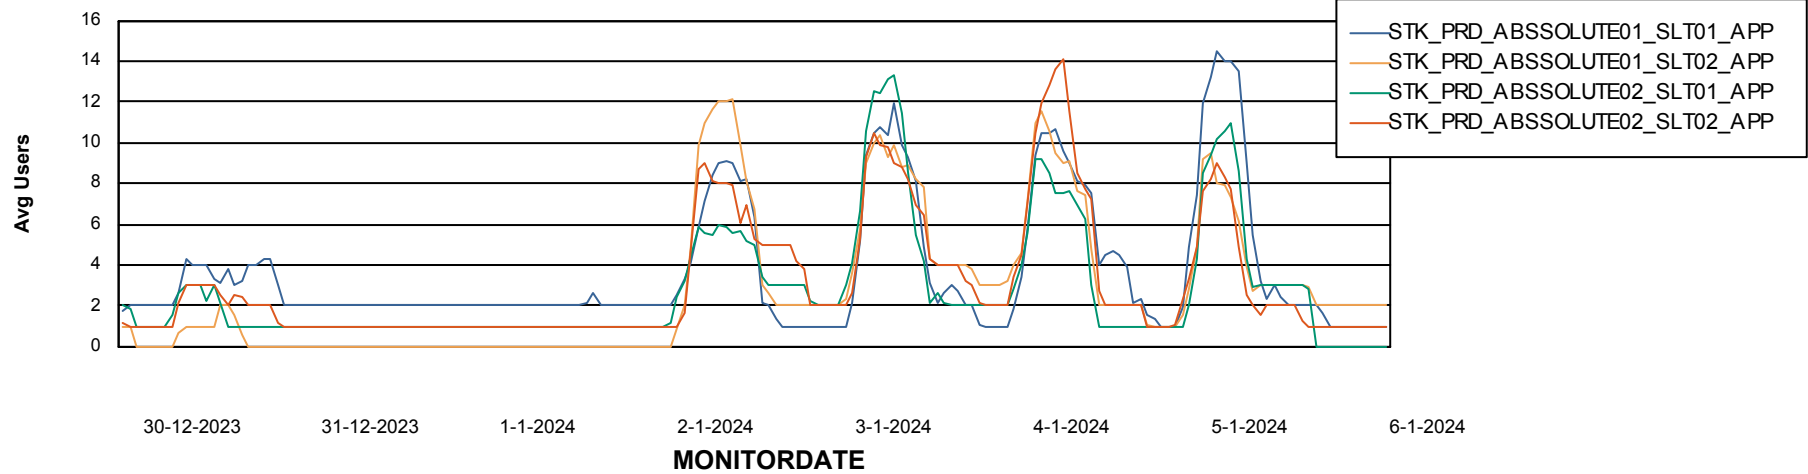

Avg users per day per ABS server