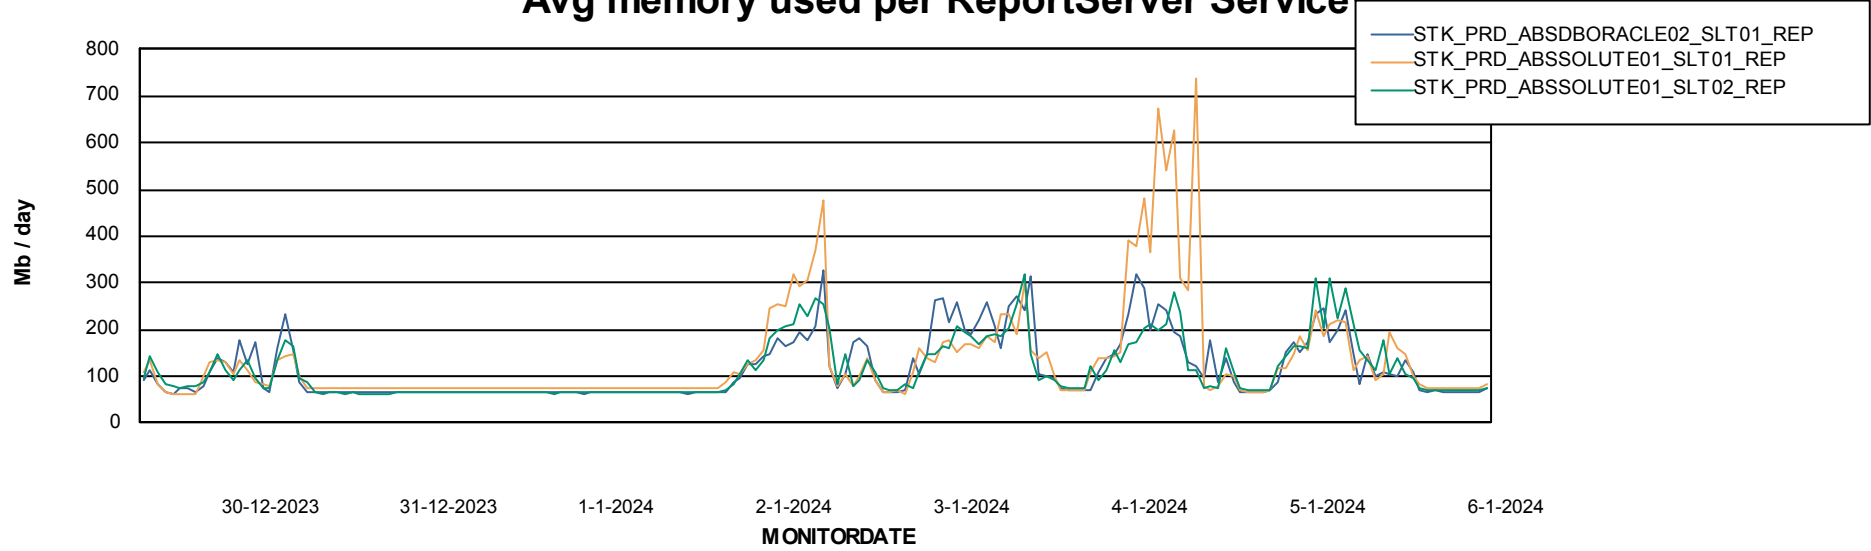

Avg memory used per ABS Server Service

Avg users per day per ABS server

Weekly SLA Customer Report

Customer STK_Production
Database ID 82

ABSSolute Application ReportServer Services

Avg memory used per ReportServer Service