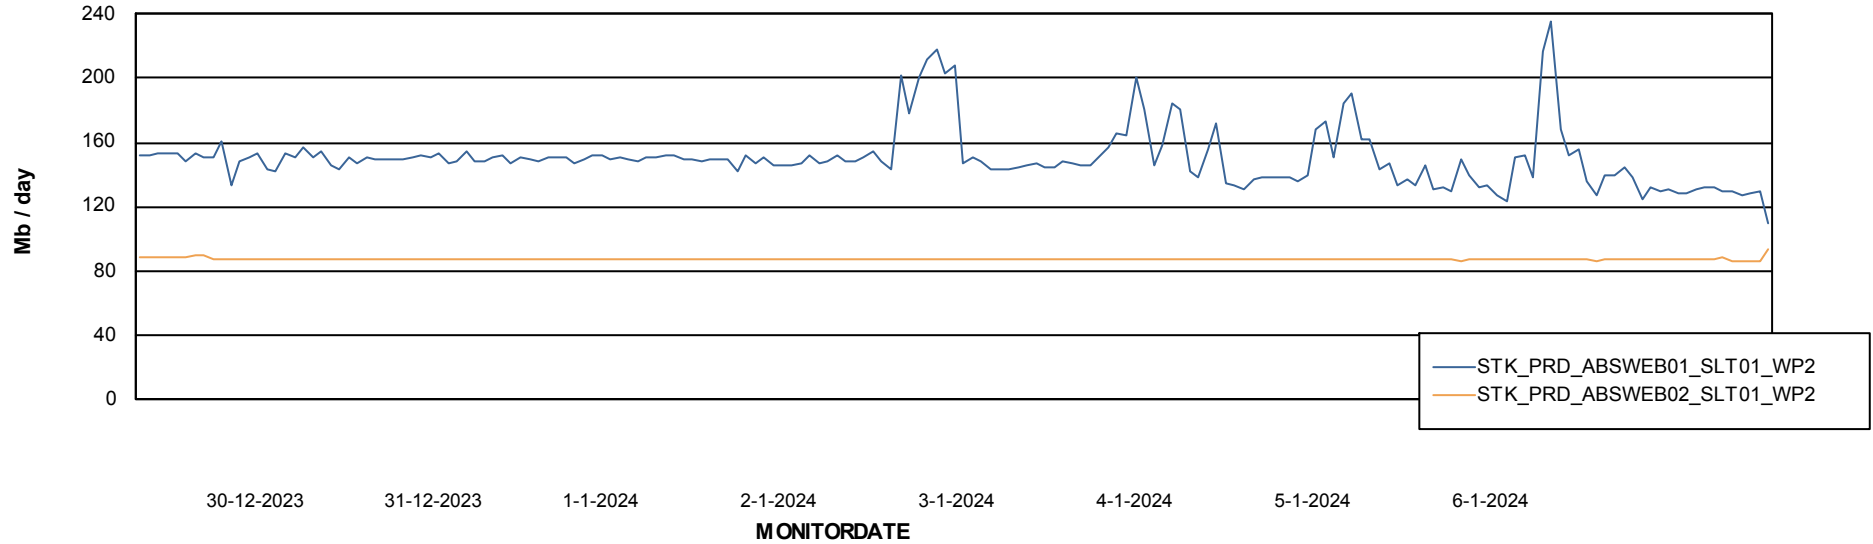

ABSSolute Web Component Services

Avg memory used per ABS Web component