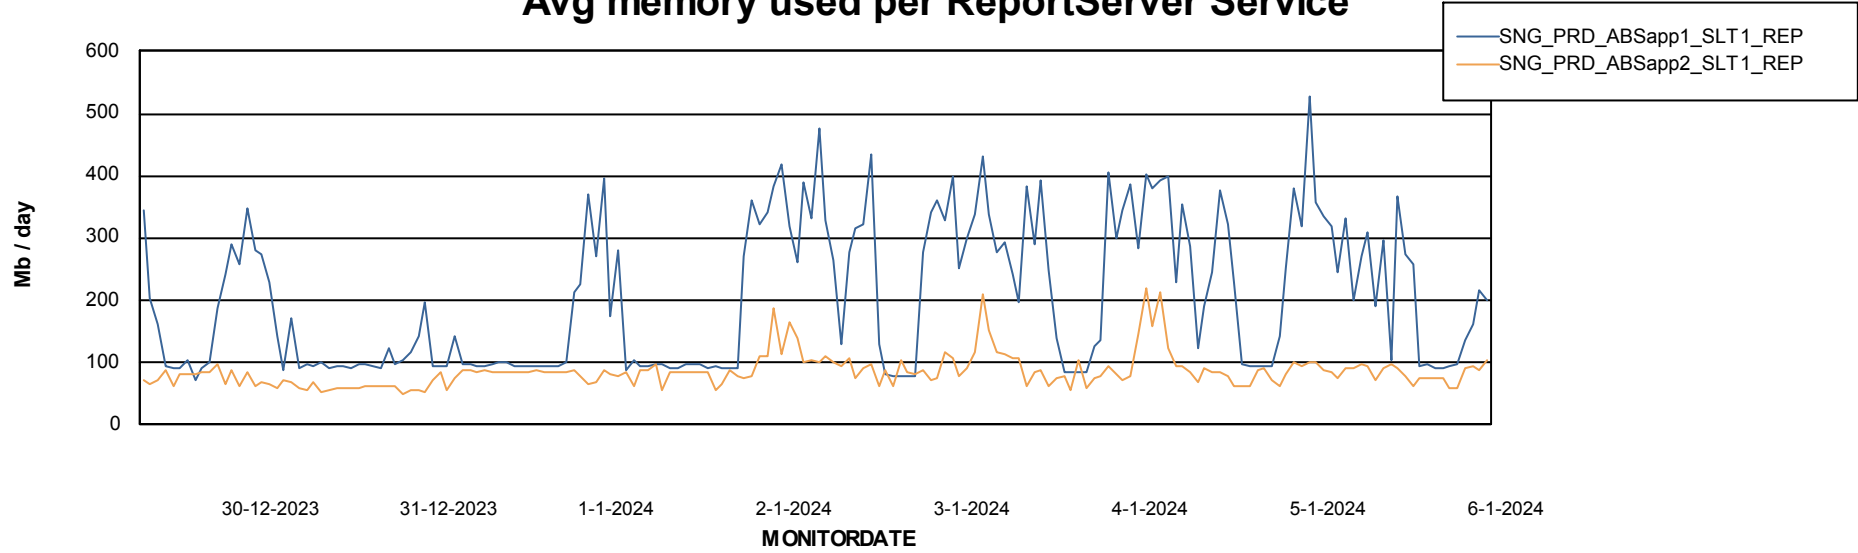

ABSSolute Application ReportServer Services

Avg memory used per ReportServer Service