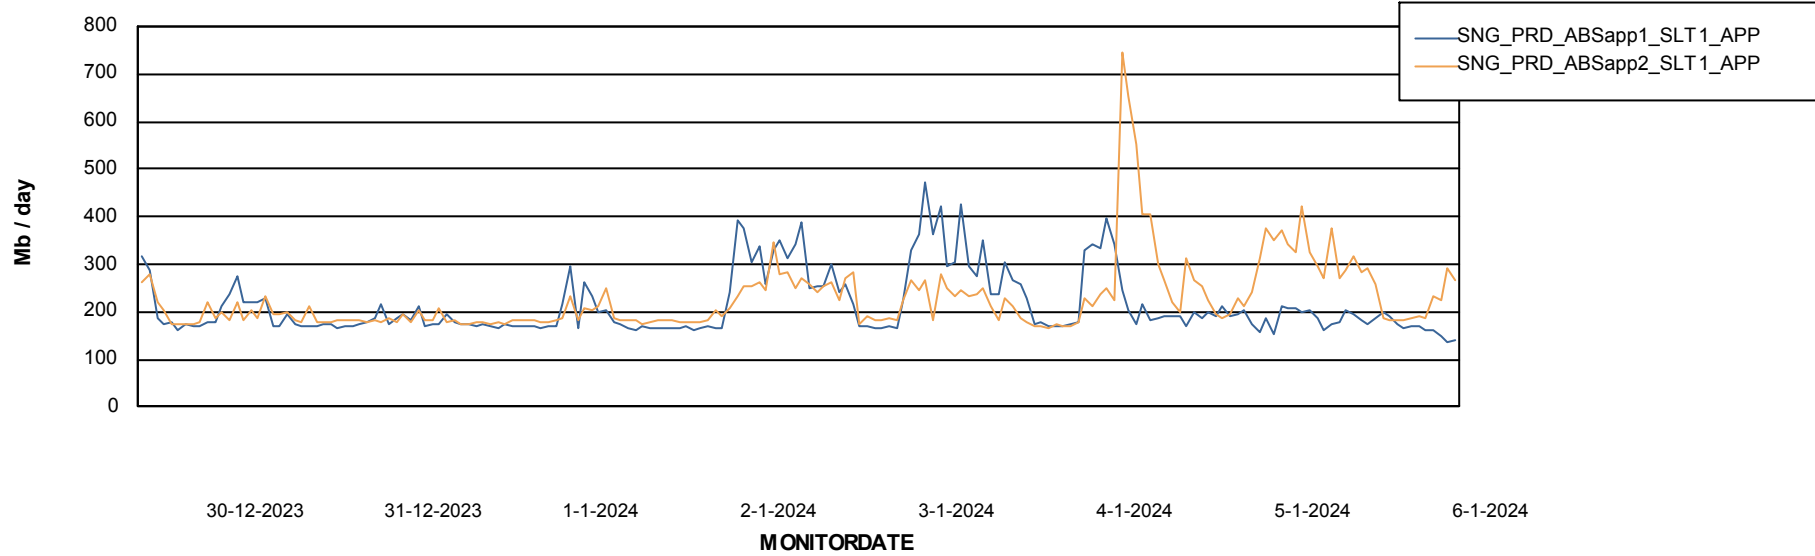

ABSSolute Application Server Services

Avg memory used per ABS Server Service