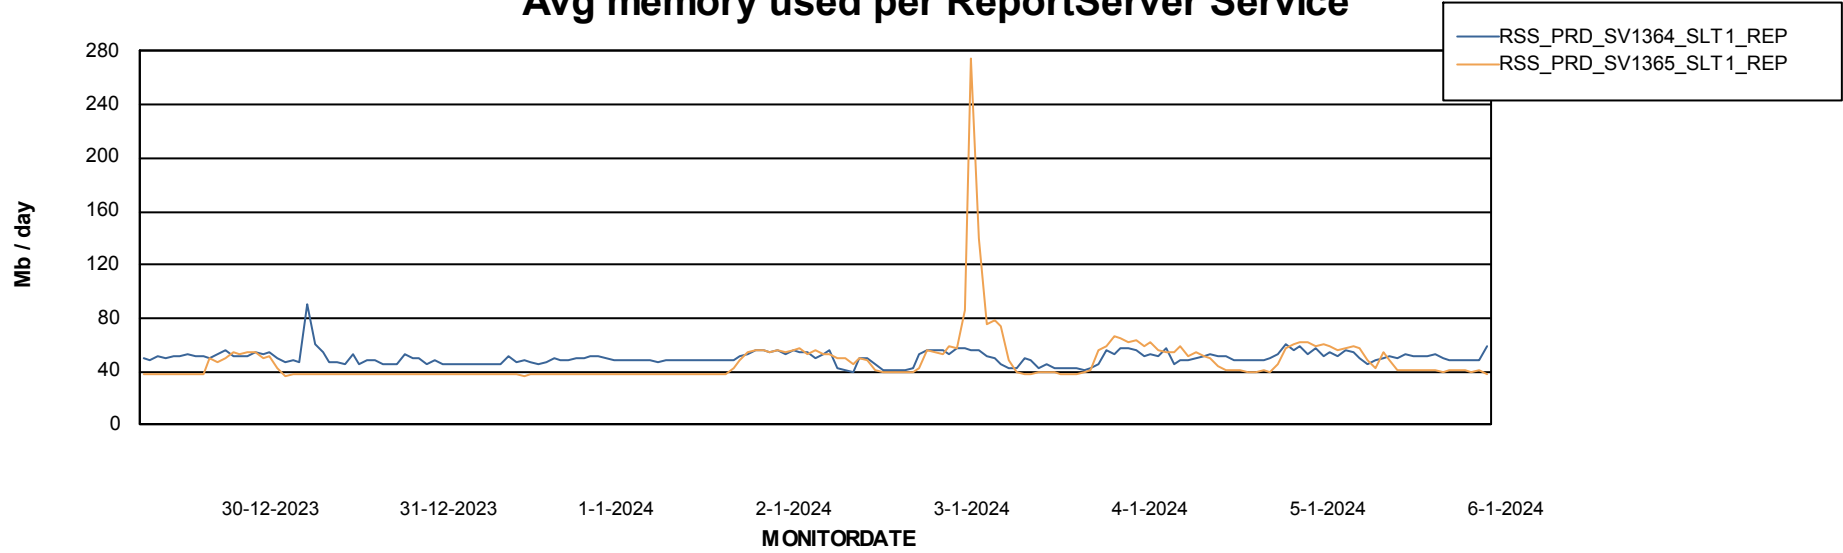

Avg memory used per ABS Server Service

Avg users per day per ABS server

Weekly SLA Customer Report

Customer RSS Production
Database ID 52

ABSSolute Application ReportServer Services

Avg memory used per ReportServer Service