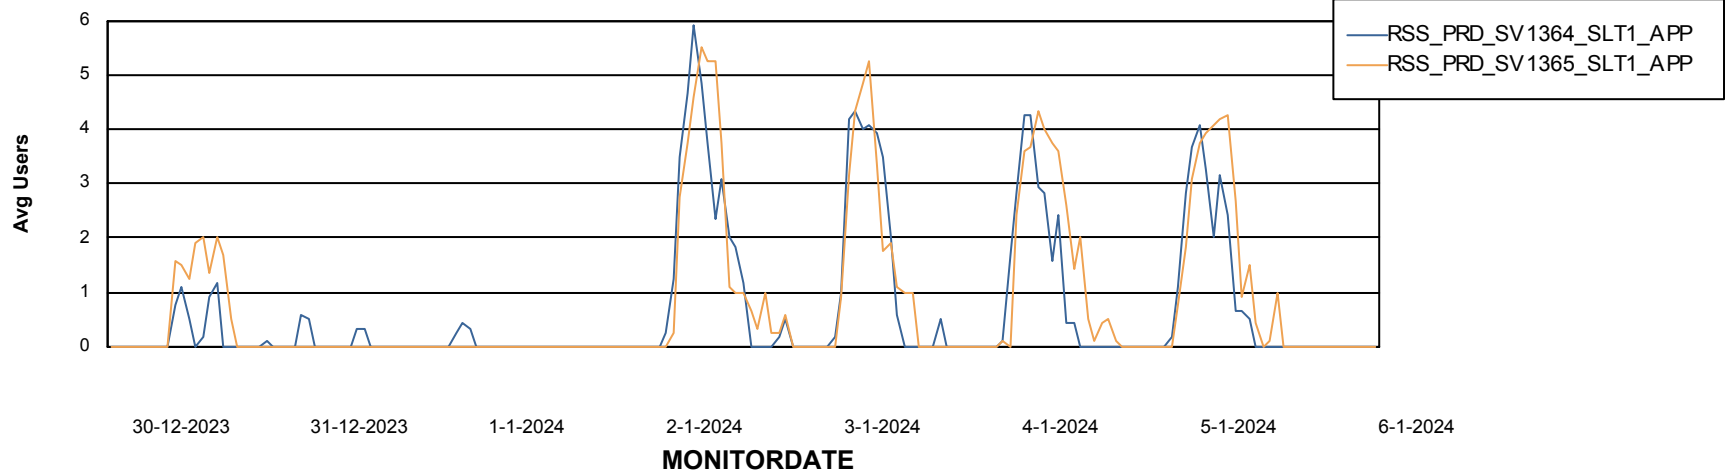

Avg users per day per ABS server