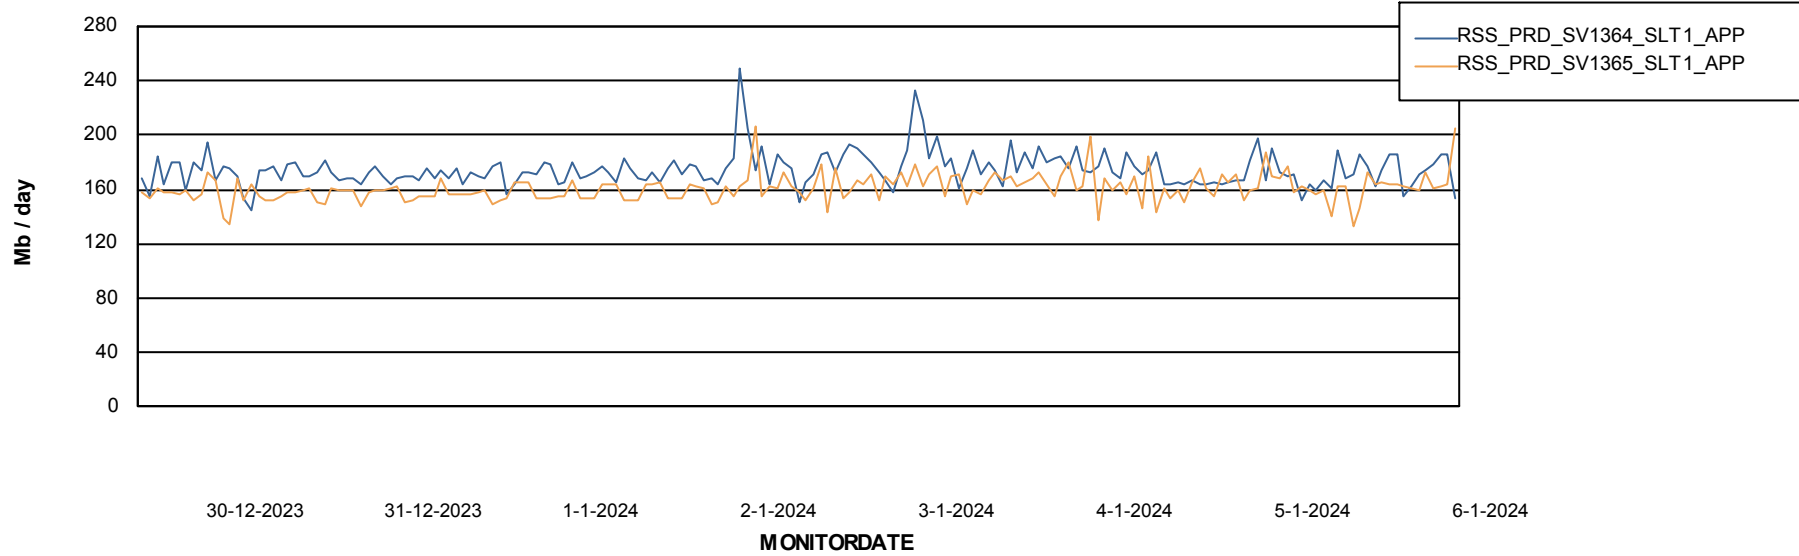

ABSSolute Application Server Services

Avg memory used per ABS Server Service