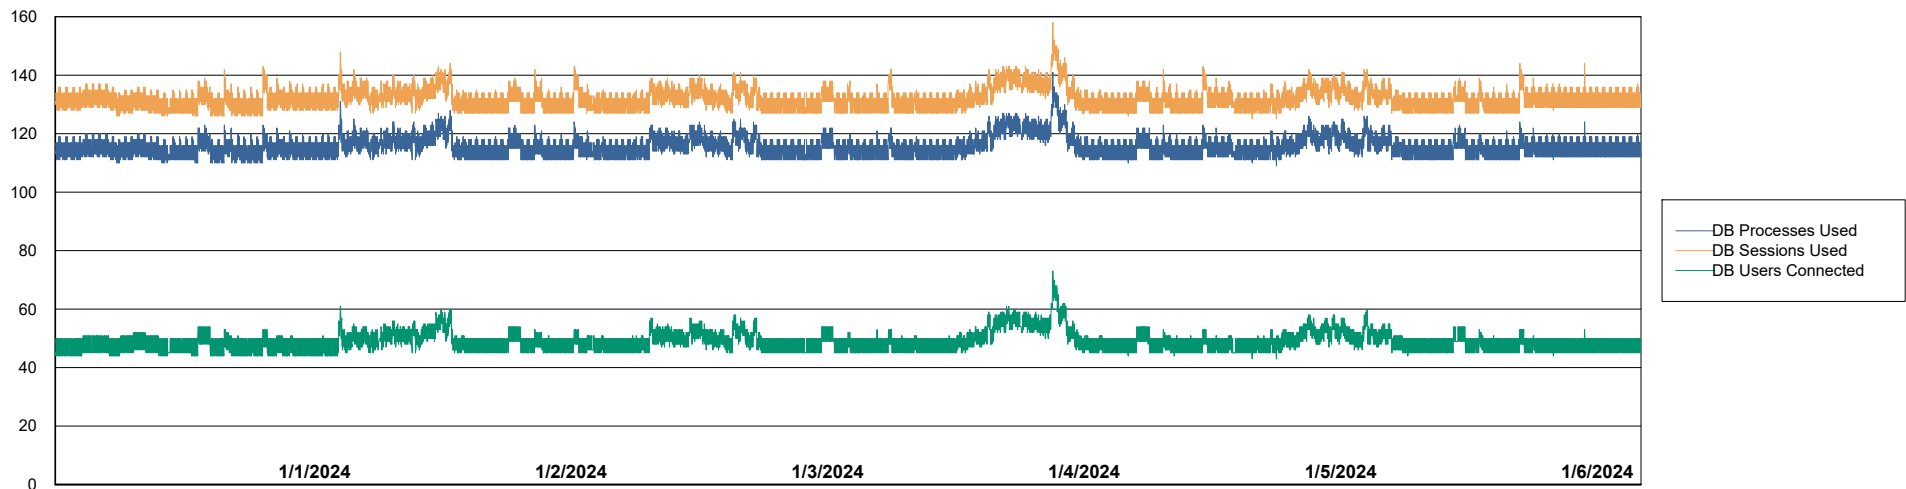

Database Performance PHS_PRD_GCAB992B_ABS1