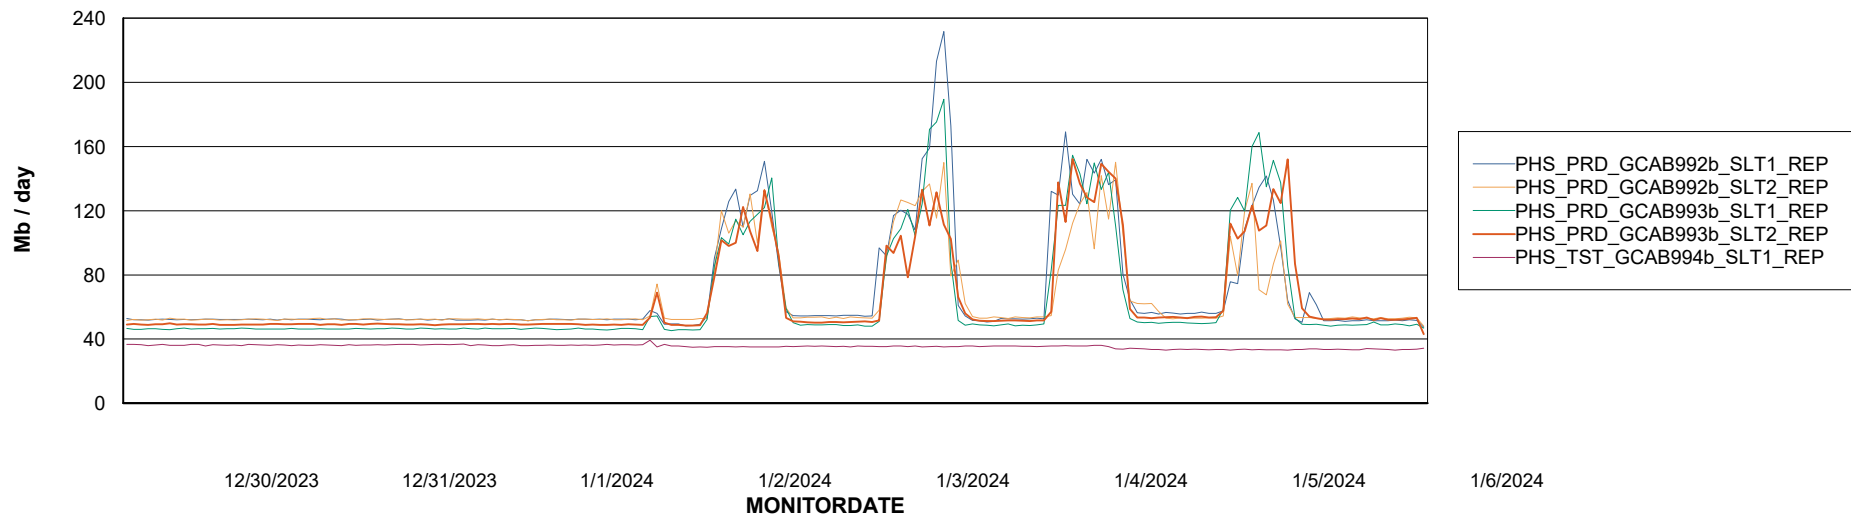

ABSSolute Application ReportServer Services

Avg memory used per ReportServer Service