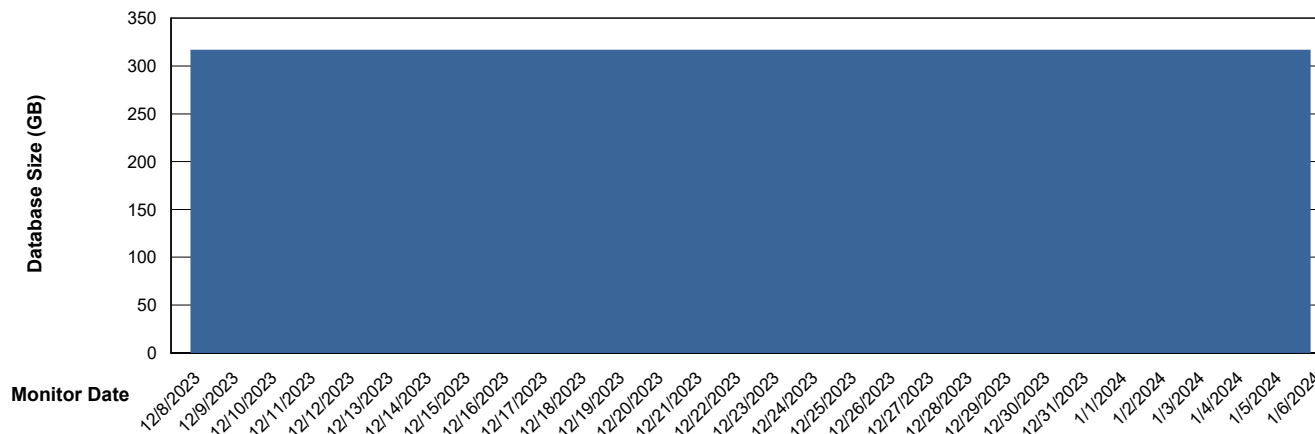

DATABASE SIZE PHS_TST_GCAB994B_ABST

Database growth over last month