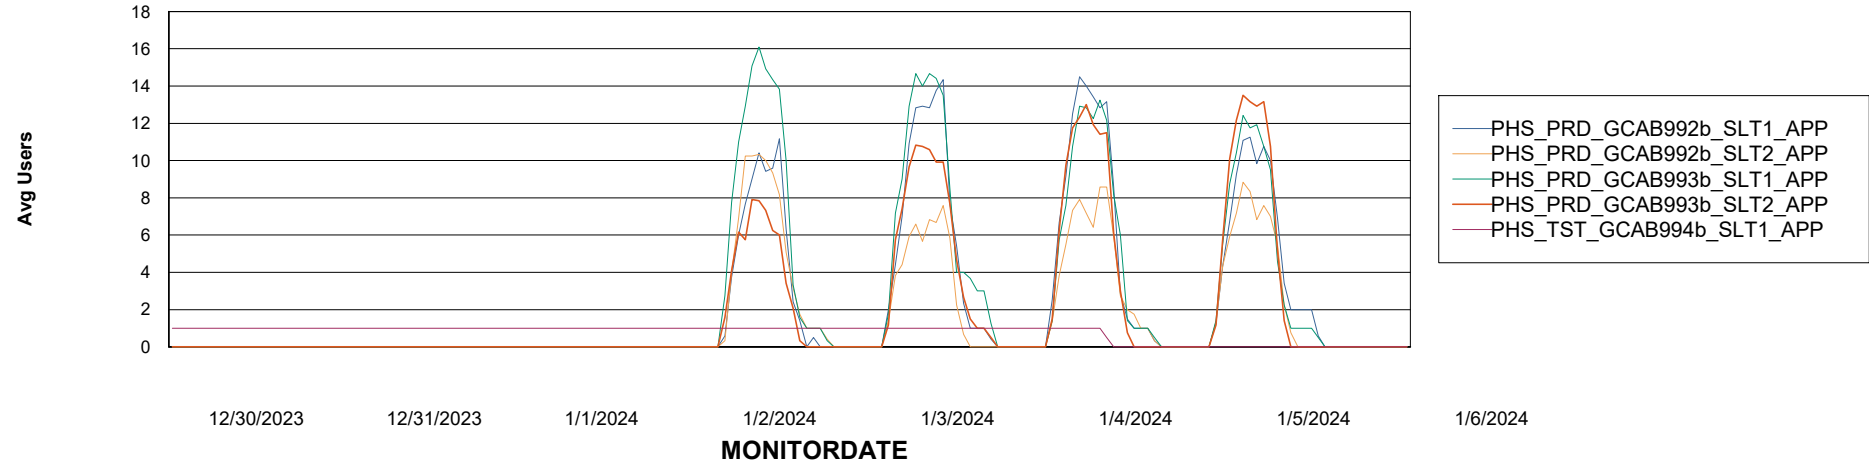

Avg users per day per ABS server