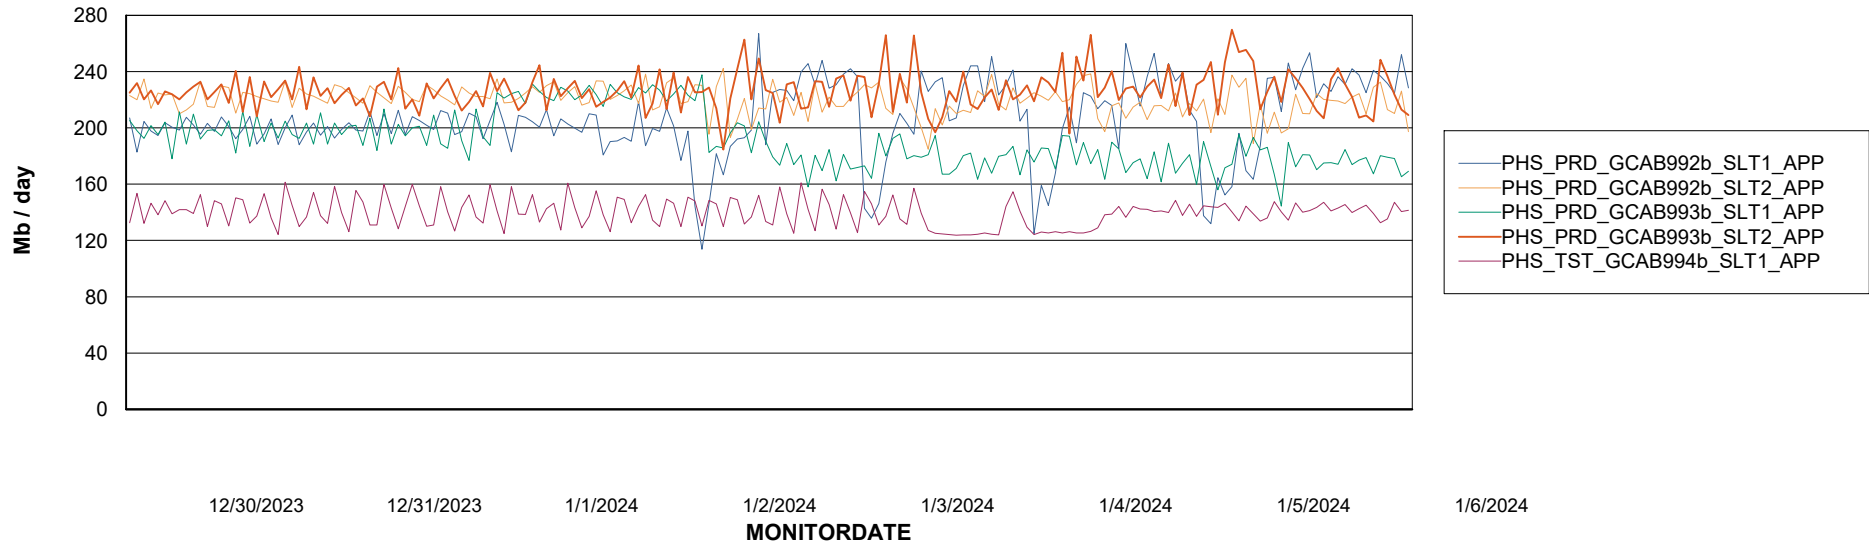

ABSSolute Application Server Services

Avg memory used per ABS Server Service