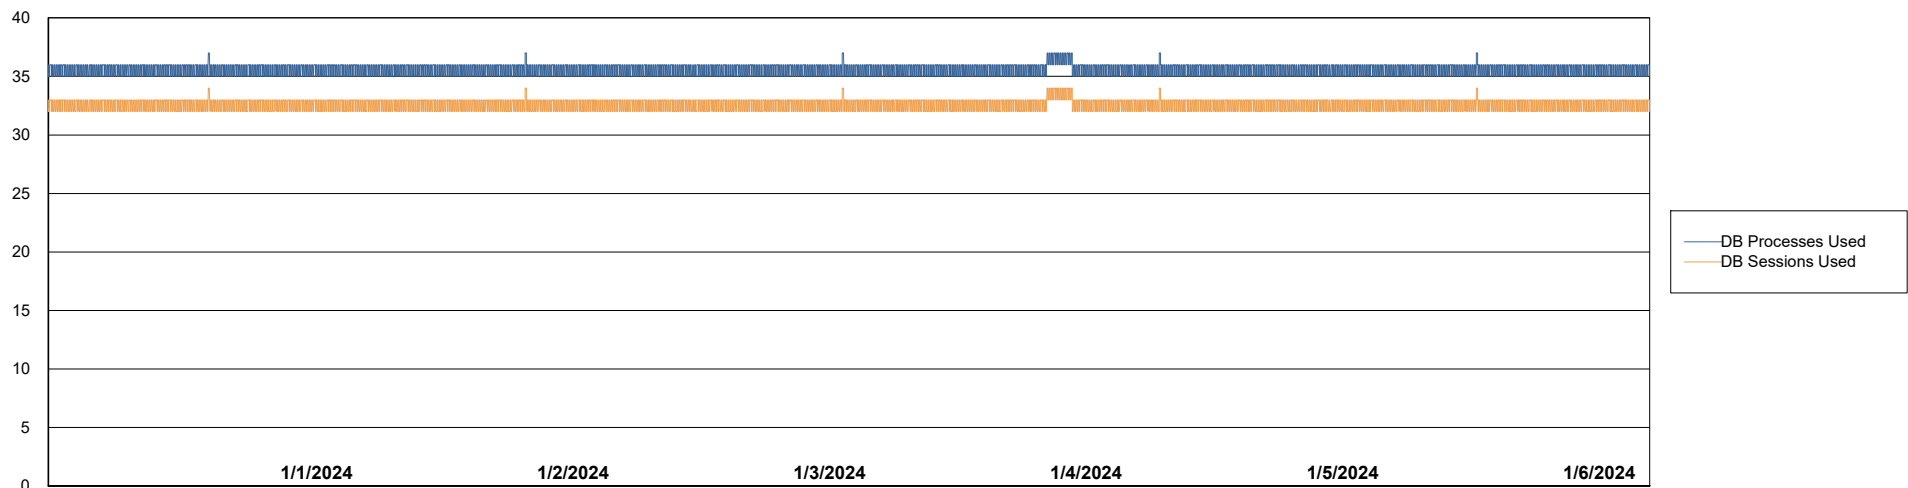

Database Performance PHS_PRD_GCAB993B_HSBABS1

DB Processes Max 1,000