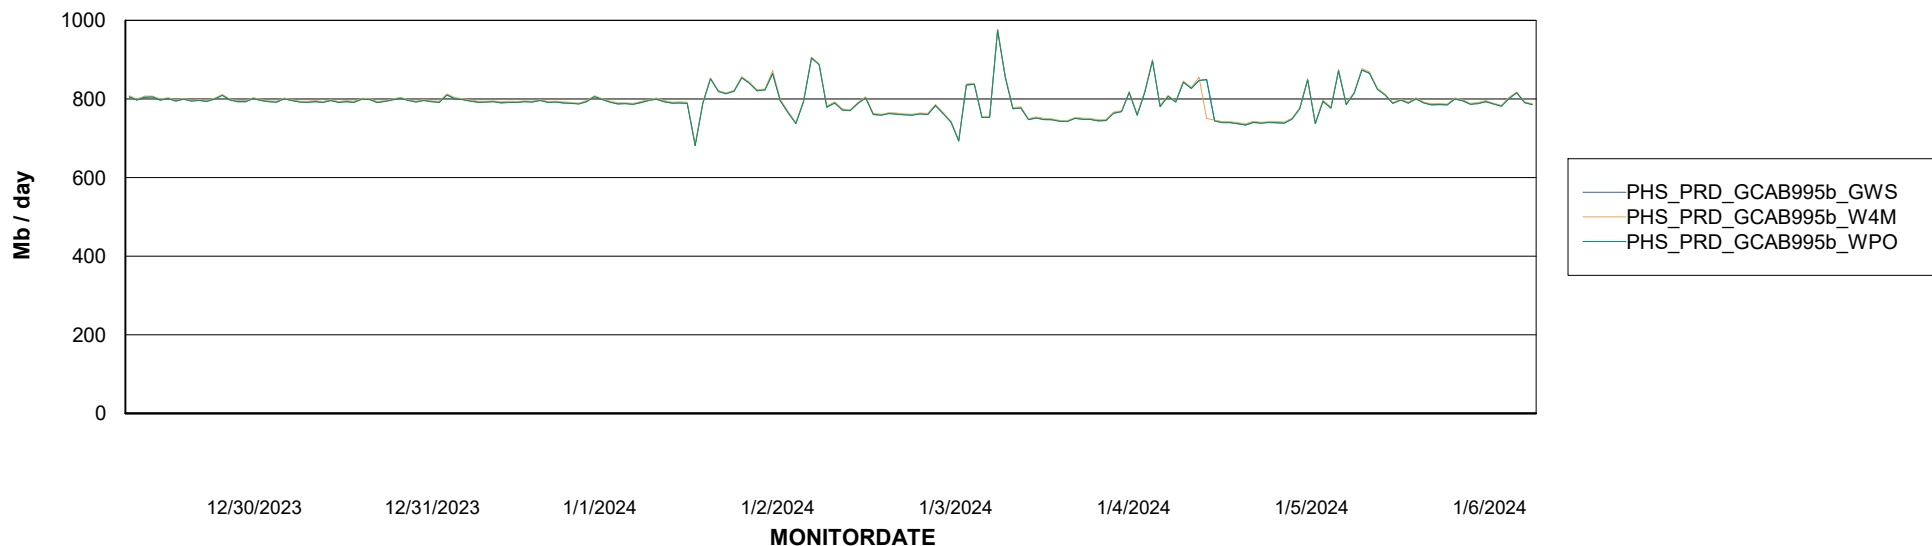

ABSSolute Web Component Services

Avg memory used per ABS Web component