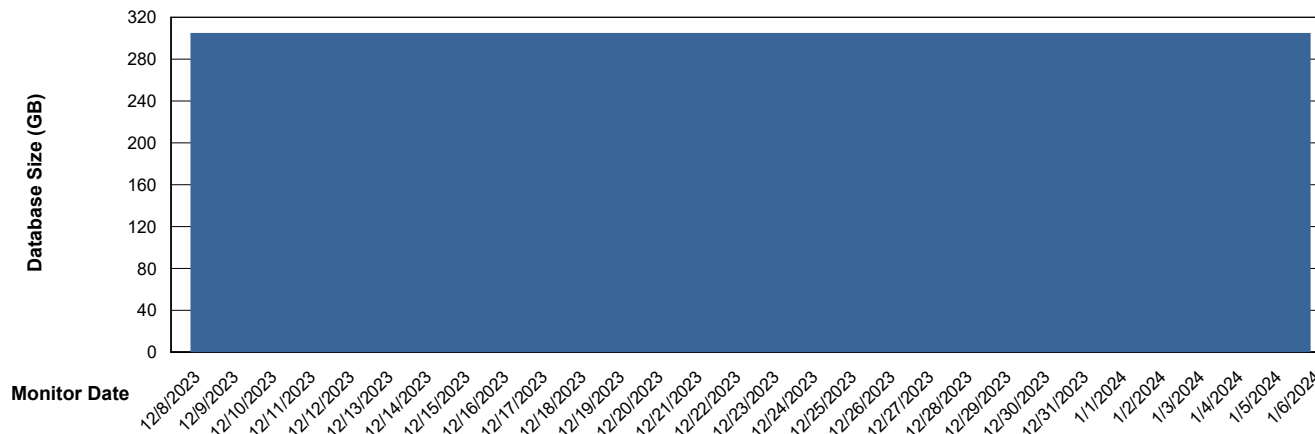

DATABASE SIZE PHS_PRD_GCAB992B_ABS1

Database growth over last month