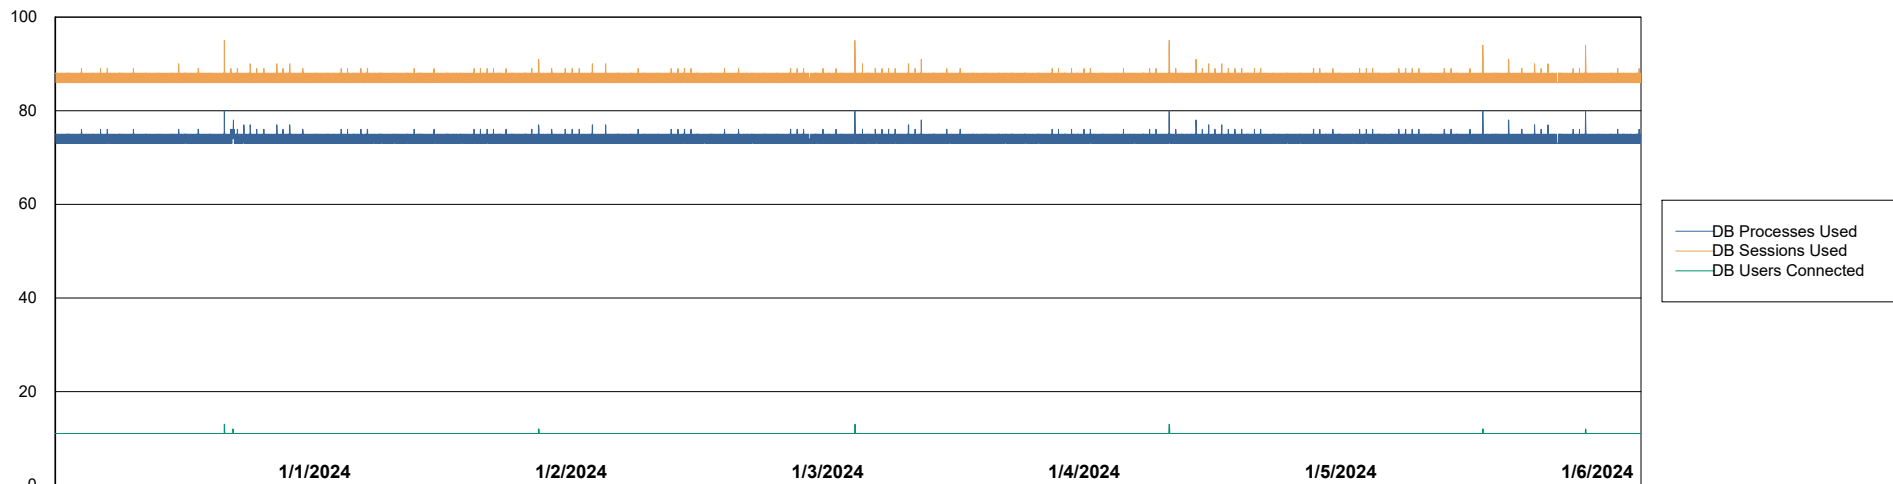

Database Performance PHS_TST_GCAB994B_ABST