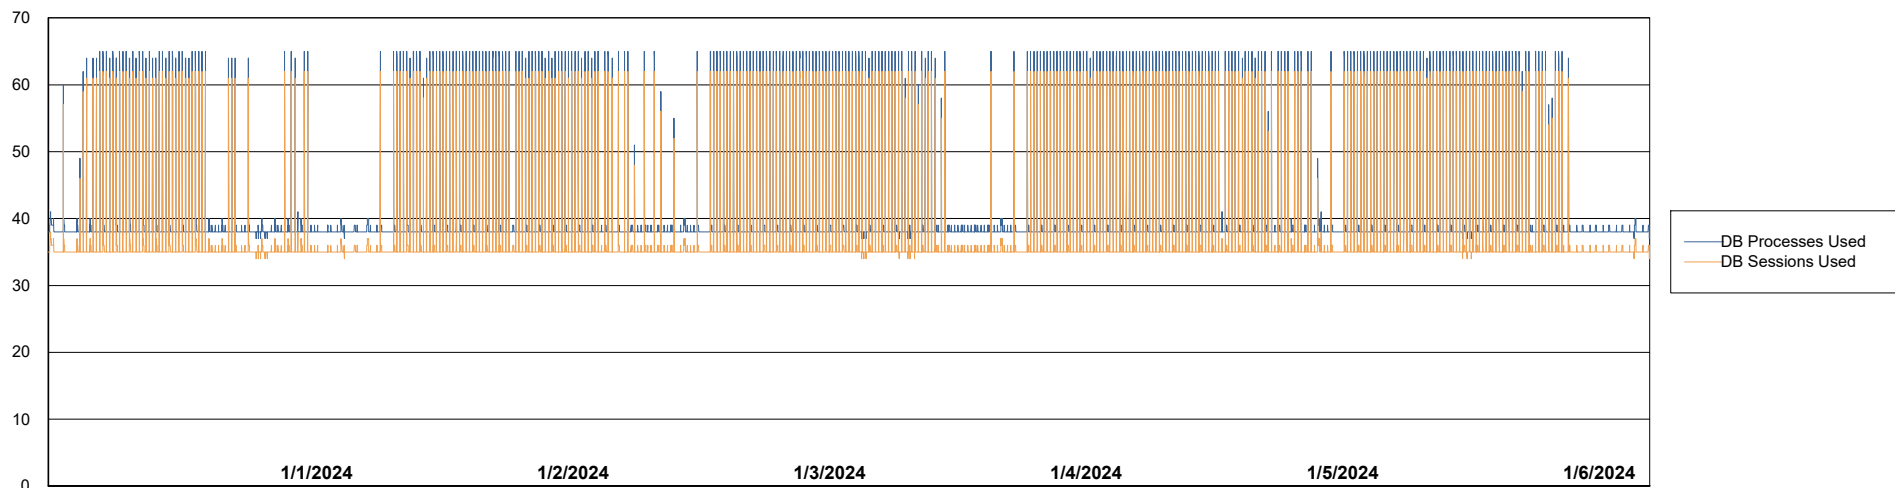

Database Performance NOA_PRD_NovoABS03_HSBABS1

DB Processes Max 300