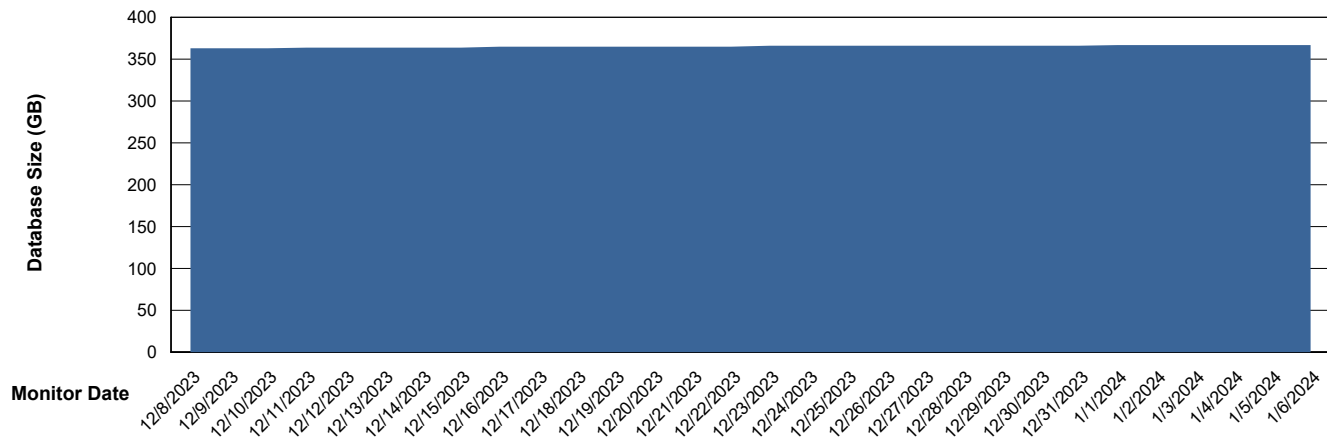

DB Processes Max 300

Weekly SLA Customer Report

Customer NOA_Production (24/7)
Database ID 116

Database Performance NOA_PRD_NOVOBI_ABS1

Weekly SLA Customer Report

Customer NOA_Production (24/7)
Database ID 116

DATABASE SIZE NOA_PRD_NovoABS01_ABS1

Database growth over last month

DATABASE SIZE NOA_PRD_NOVOBI_ABS1

Database growth over last month

Weekly SLA Customer Report

Customer NOA_Production (24/7)
 Database ID 116