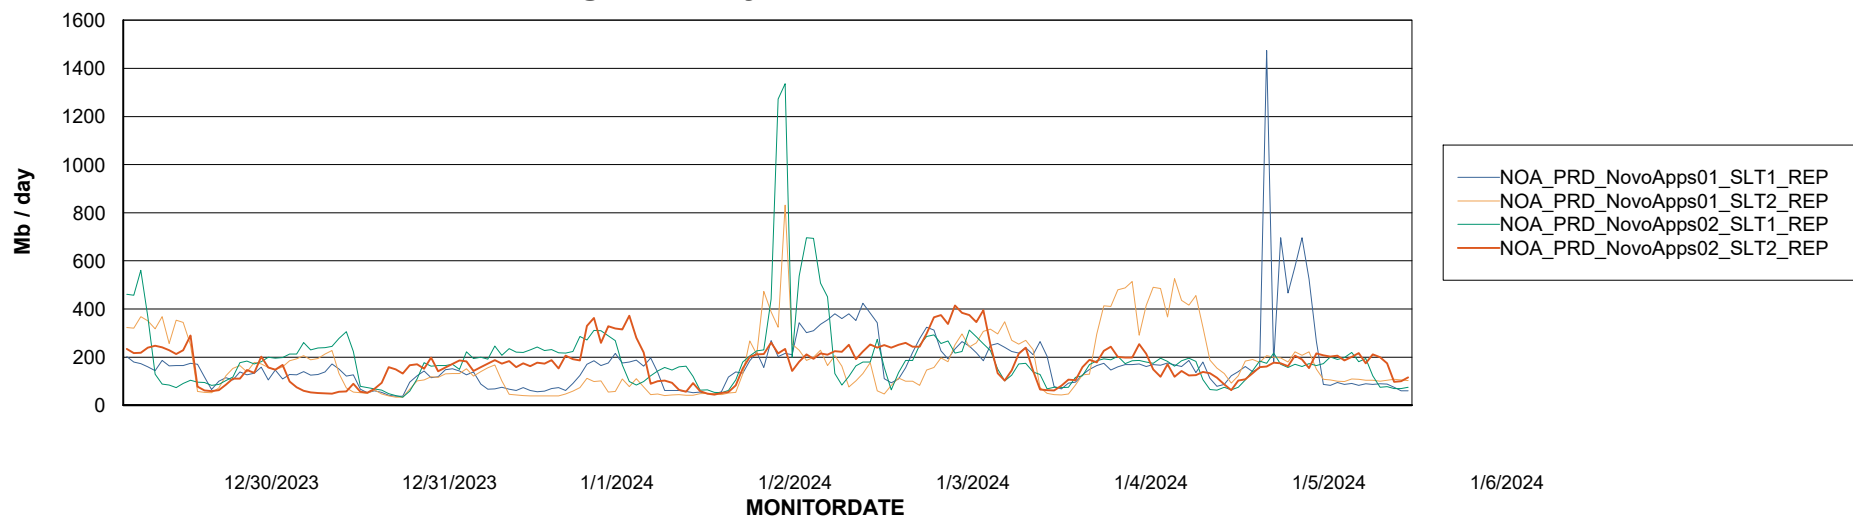

ABSSolute Application ReportServer Services

Avg memory used per ReportServer Service