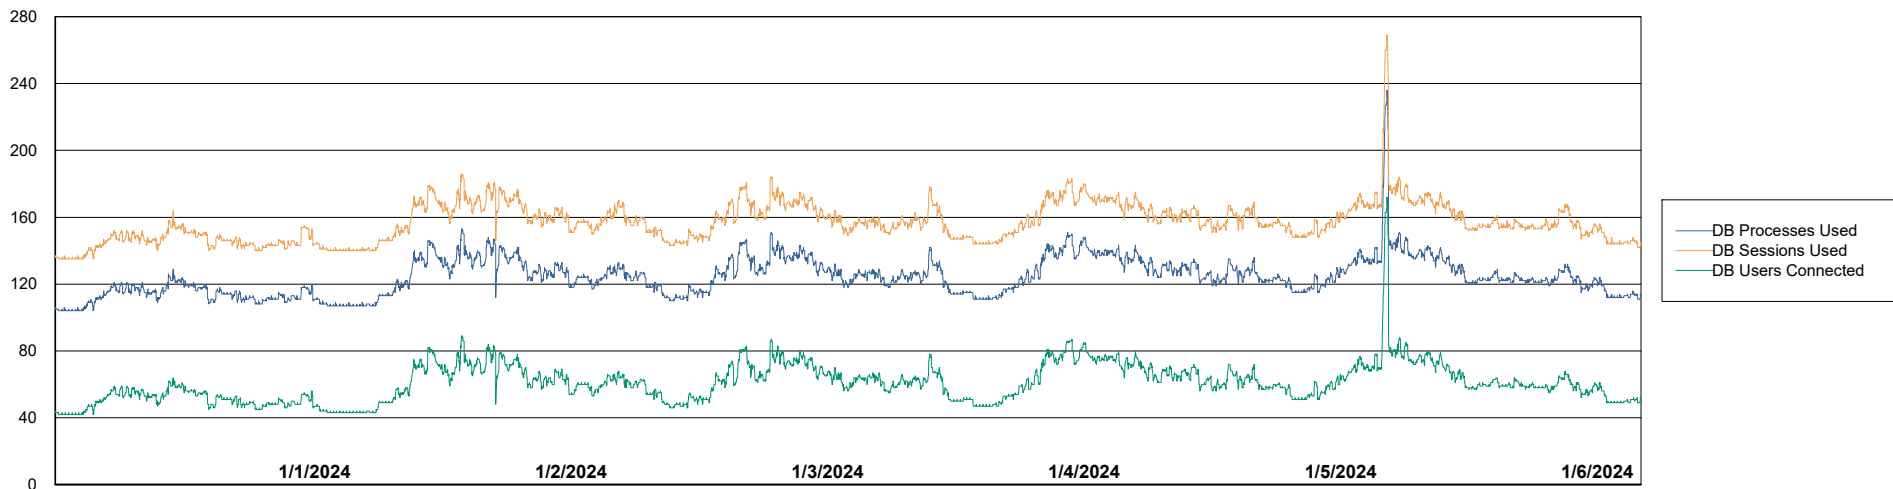

Harddisk Usage NOA_PRD_NovoLink

	Free disk space on C: (%)	Total disk space on C: (Gb)	Used disk space on C: (Gb)
1/6/2024	69	100	30
1/5/2024	70	100	30
1/4/2024	70	100	30
1/3/2024	70	100	30
1/2/2024	70	100	30
1/1/2024	70	100	30
12/31/2023	70	100	30

Weekly SLA Customer Report

Customer NOA_Production (24/7)
Database ID 116

Database Performance NOA_PRD_NovoABS01_ABS1

Weekly SLA Customer Report

Customer NOA_Production (24/7)
Database ID 116

Database Performance NOA_PRD_NovoABS03_HSBABS1