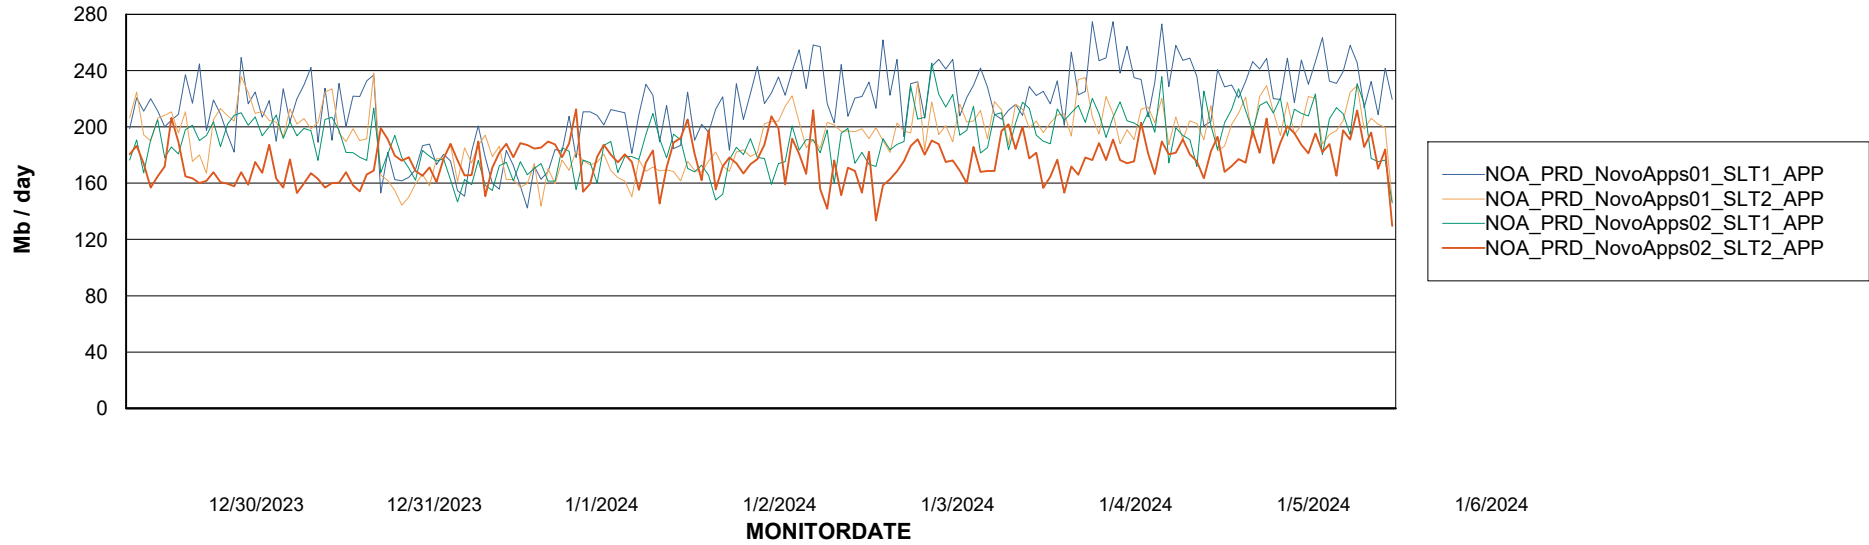

ABSSolute Application Server Services

Avg memory used per ABS Server Service