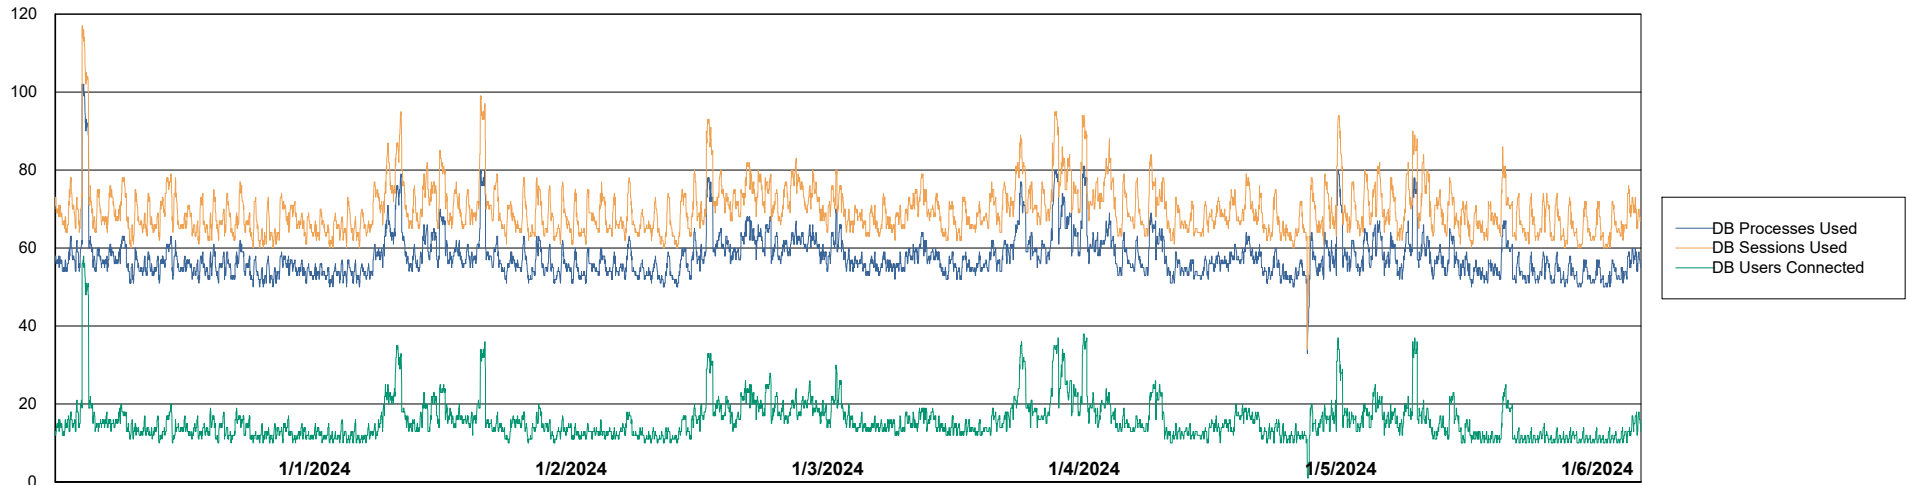

DB Processes Max 300

Weekly SLA Customer Report

Customer NOA_Production (24/7)
Database ID 116

Database Performance NOA_PRD_NOVOBI_ABS1

Weekly SLA Customer Report

Customer NOA_Production (24/7)
Database ID 116