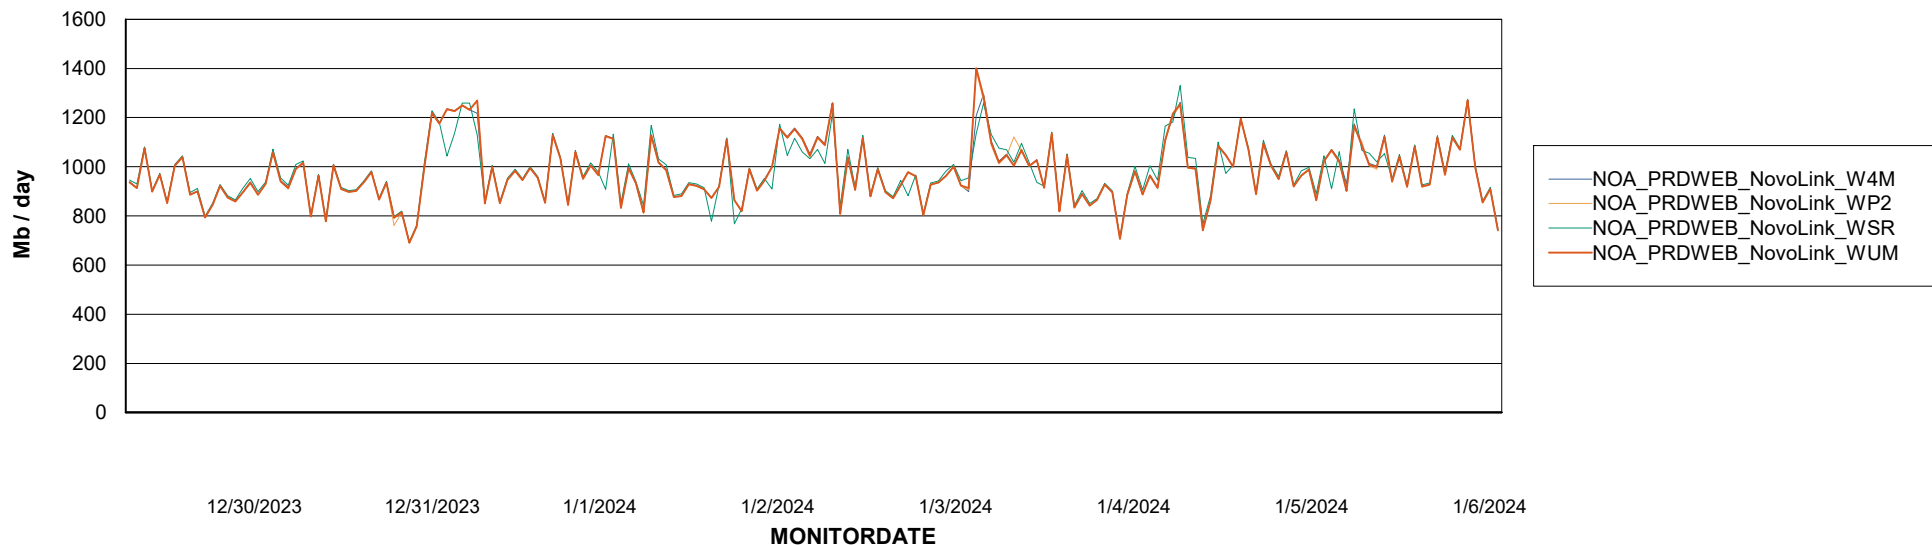

ABSSolute Web Component Services

Avg memory used per ABS Web component