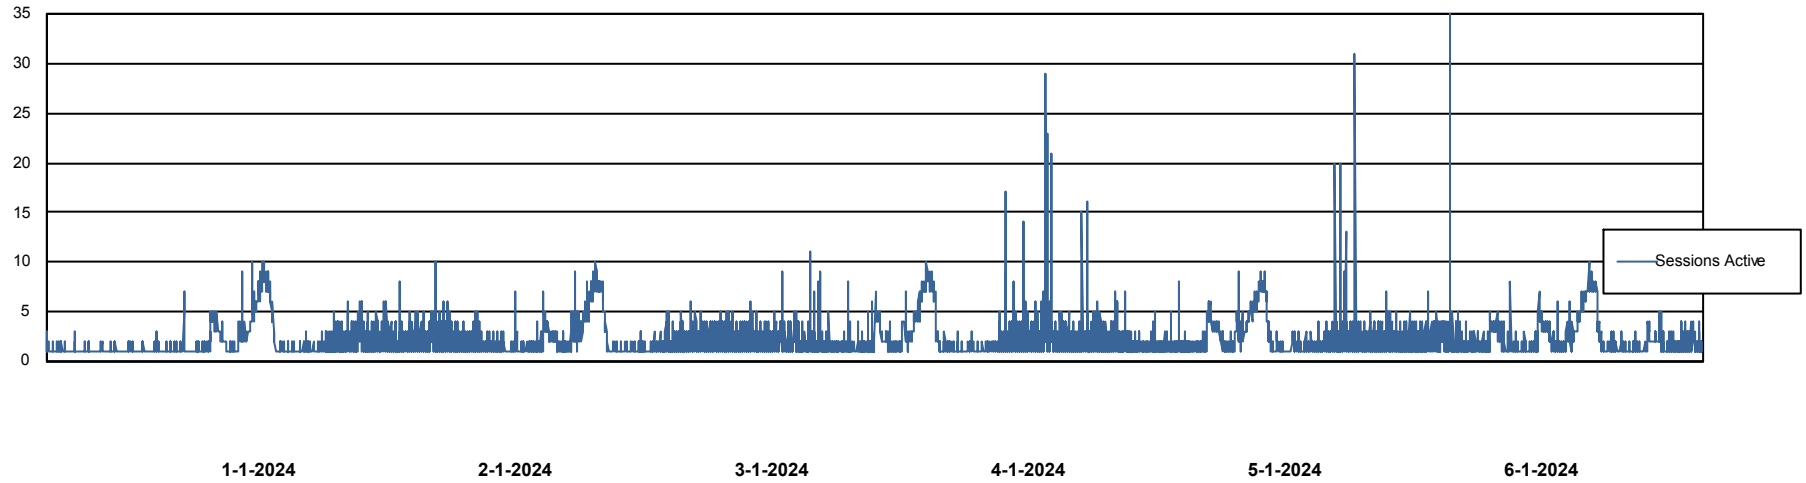

Weekly SLA Customer Report

Customer LTS(CleanLease)_Production
Database ID 126

Database Performance LTS_PROD_CLSABSBI01_BI

Weekly SLA Customer Report

Customer LTS(CleanLease)_Production
Database ID 126

Database Performance LTS_PROD_CLSABSD01_PRDB