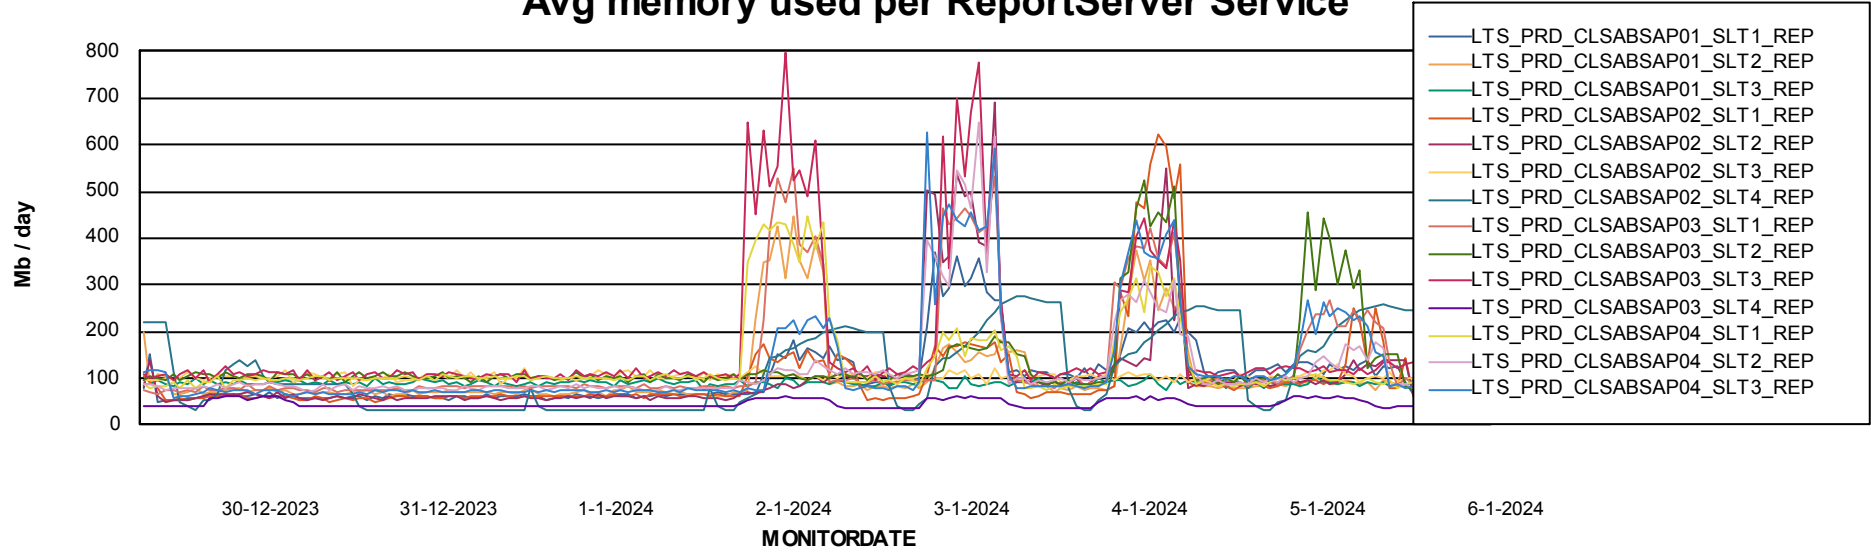

ABSSolute Application ReportServer Services

Avg memory used per ReportServer Service