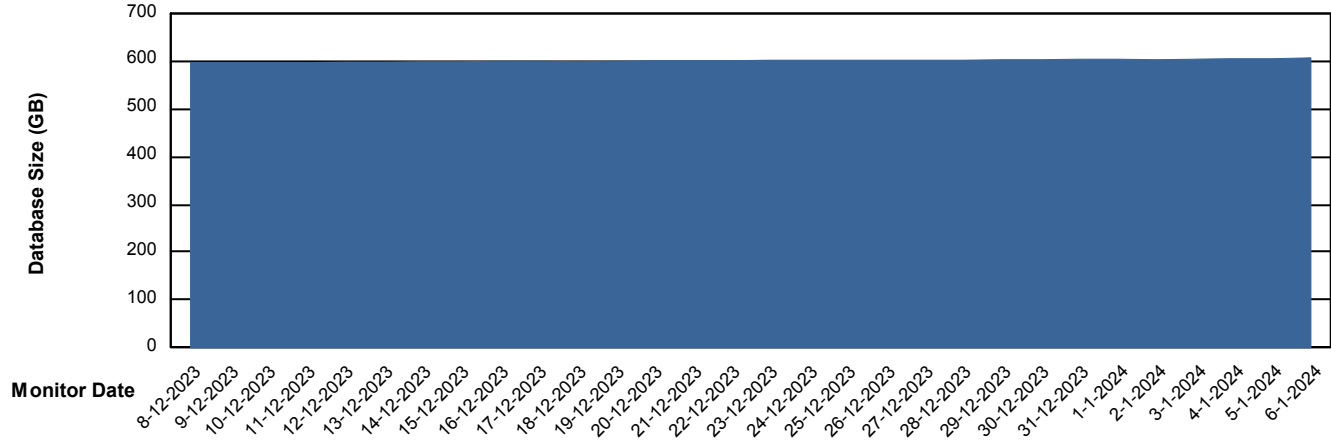

DATABASE SIZE LTS_PROD_CLSABSBI01_BI

Database growth over last month