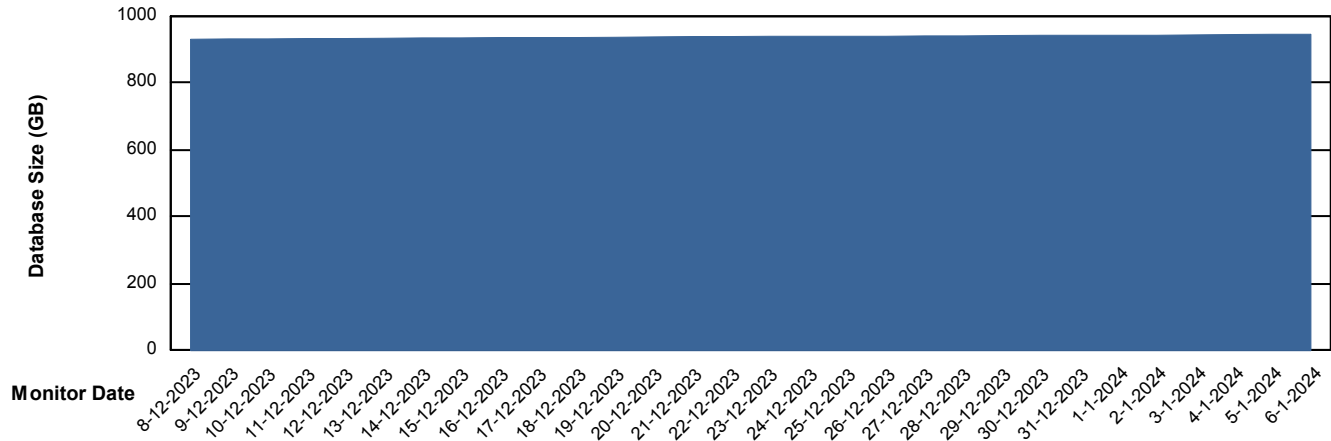

Customer LTS(CleanLease)_Production
Database ID 126

DATABASE SIZE LTS_PROD_CLSABSBI01_BI

Database growth over last month

DATABASE SIZE LTS_PROD_CLSABSDB01_PRDB

Database growth over last month

Weekly SLA Customer Report