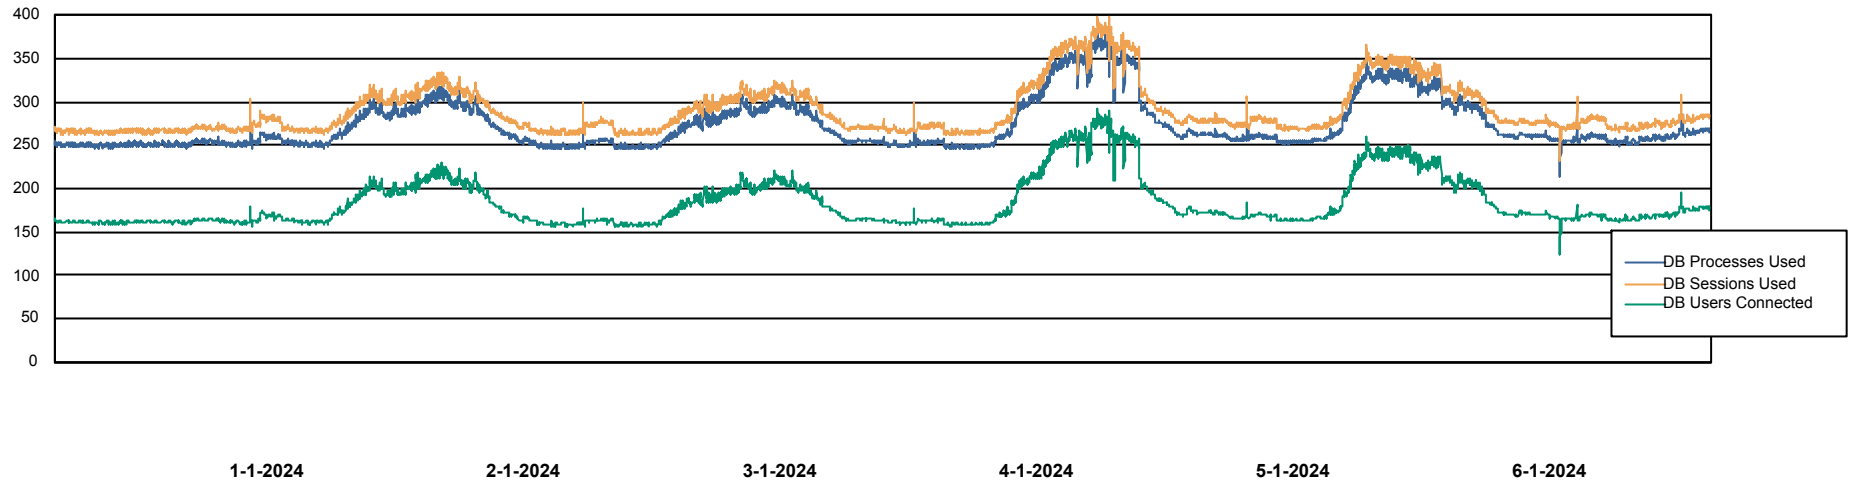

Weekly SLA Customer Report

Customer LTS(CleanLease)_Production
Database ID 126

Database Performance LTS_PROD_CLSABSBI01_BI

Weekly SLA Customer Report

Customer LTS(CleanLease)_Production
Database ID 126

Database Performance LTS_PROD_CLSABSD01_PRDB