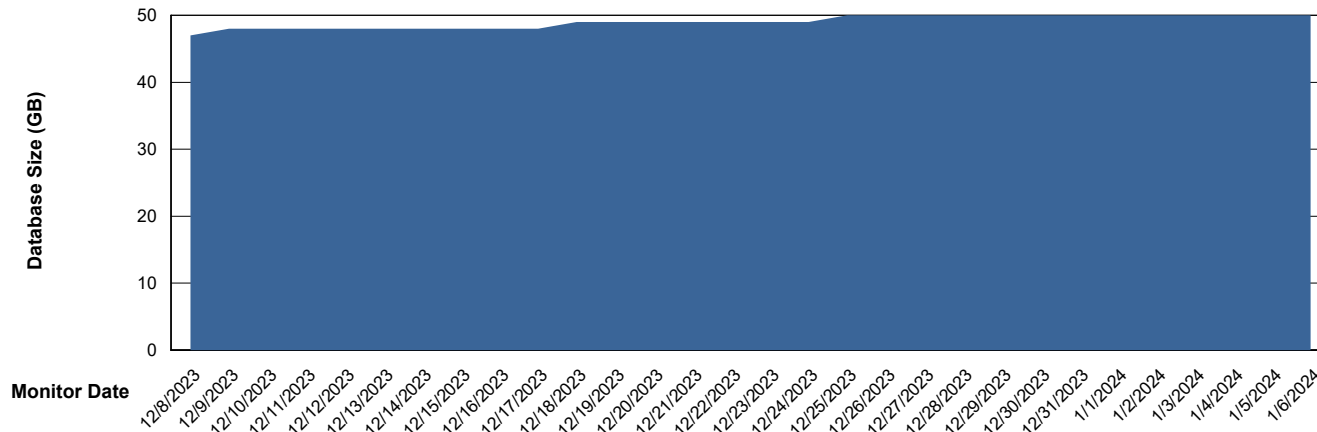

DATABASE SIZE KBR_PRD_BI-DBSRV_ABS1

Database growth over last month