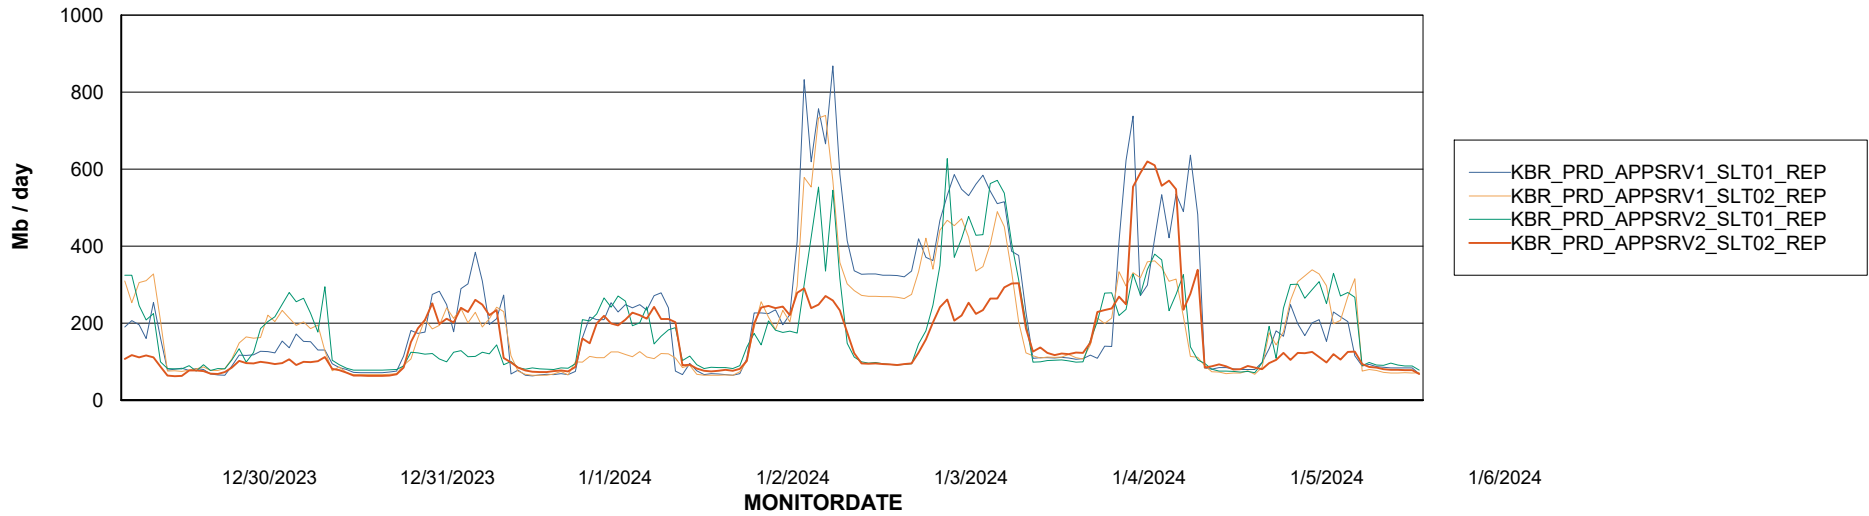

ABSSolute Application Server Services

Avg memory used per ReportServer Service