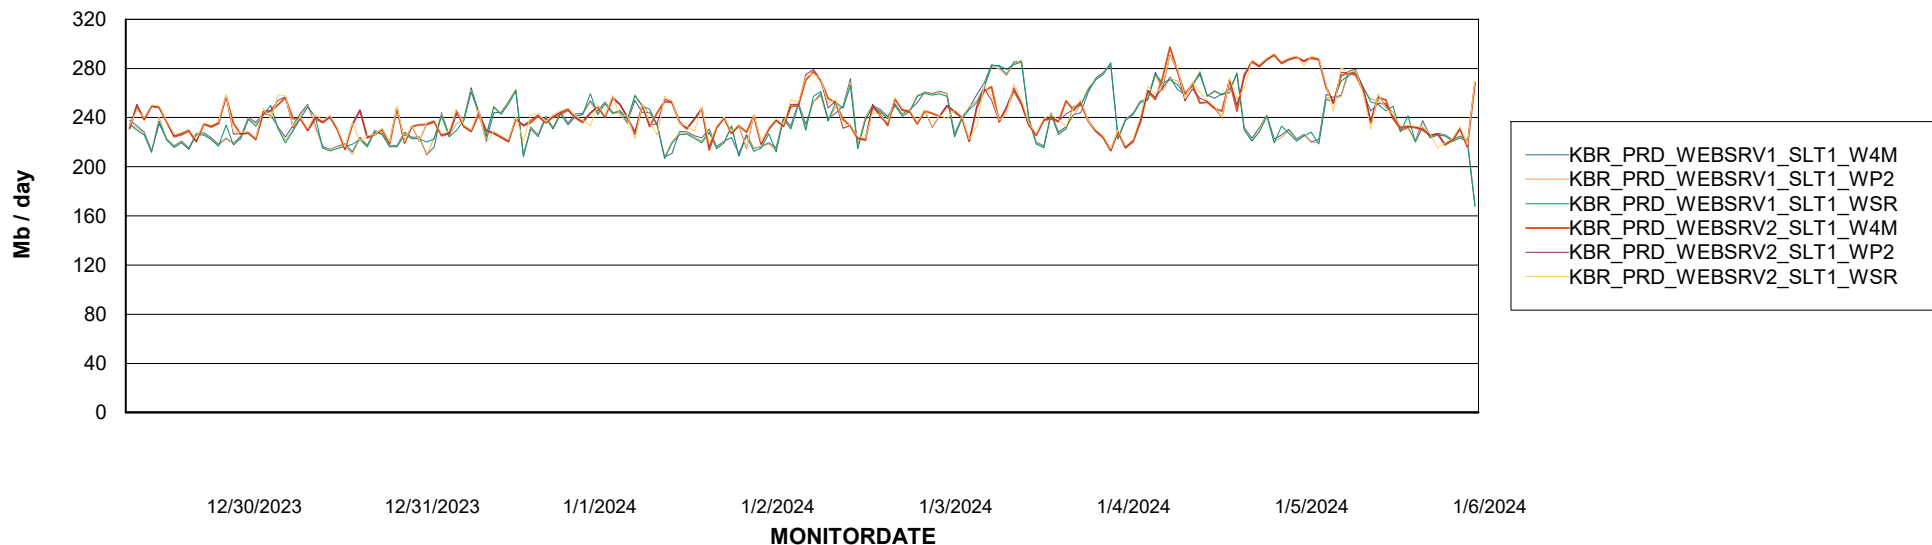

ABSSolute Web Component Services

Avg memory used per ABS Web component