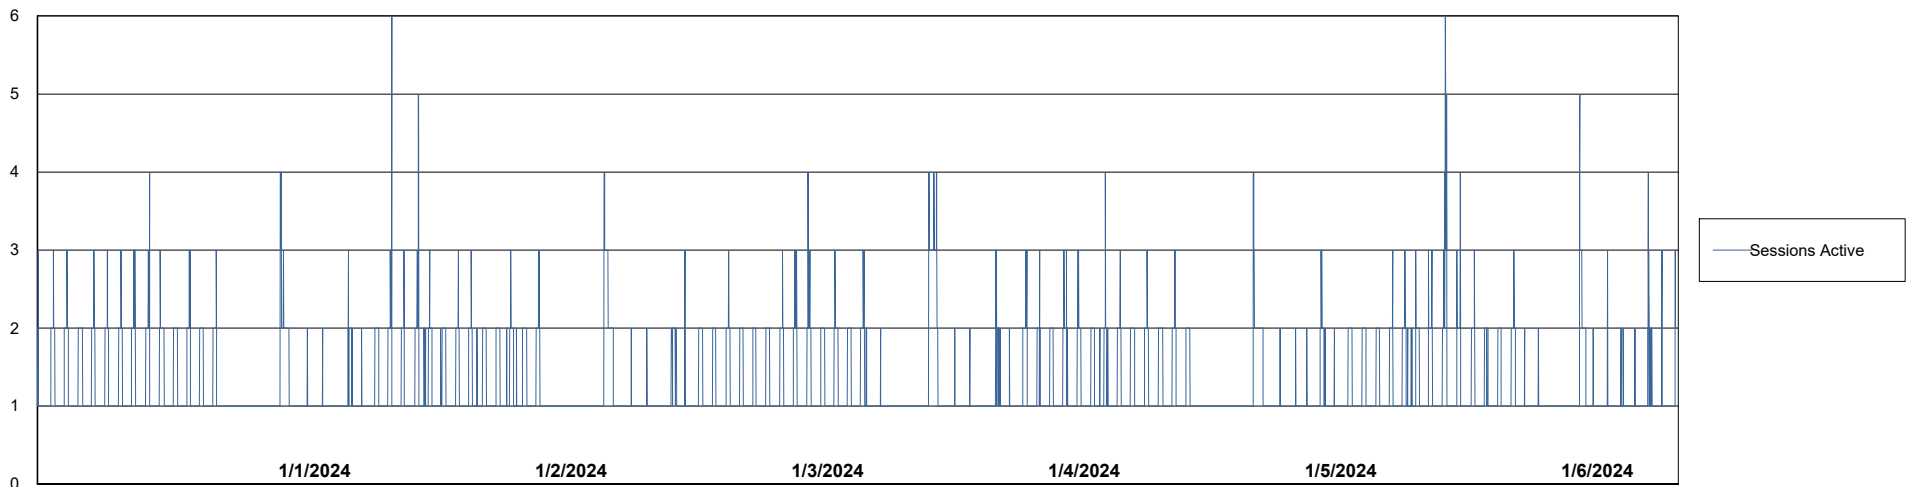

Database Performance KBR_PRD_BI-DBSRV_ABS1