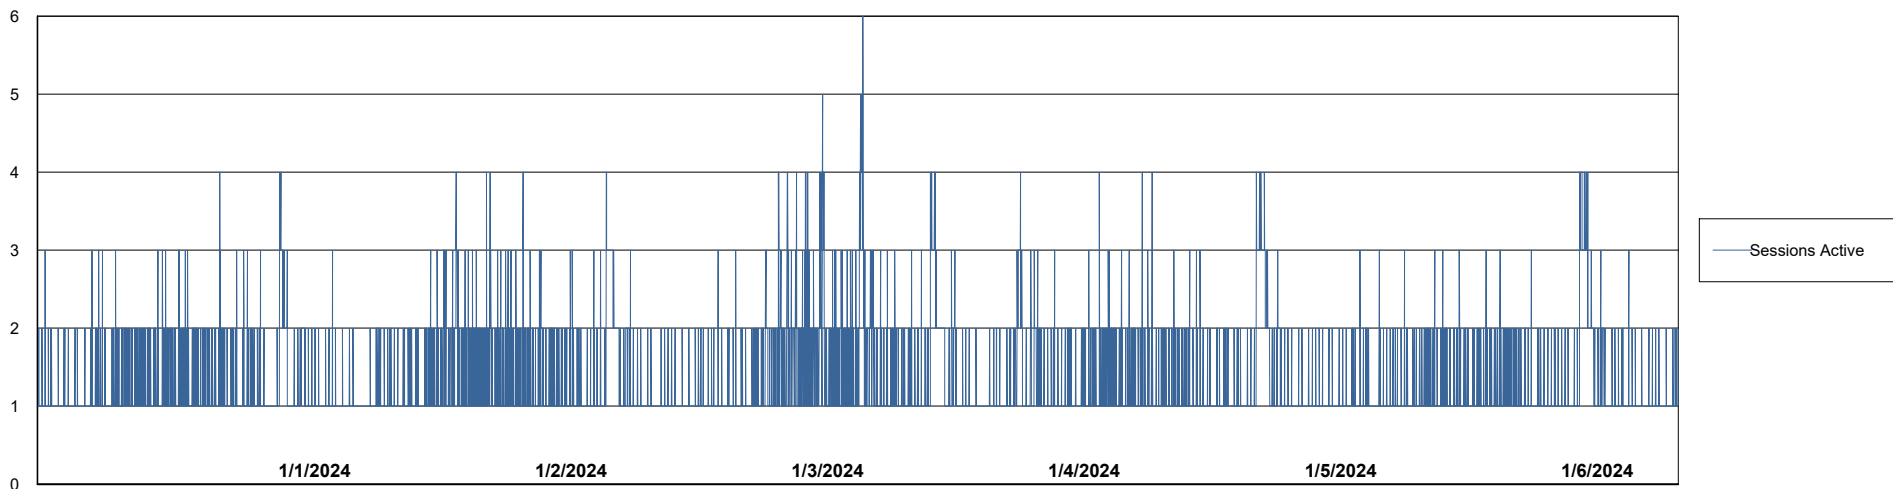

Weekly SLA Customer Report

Customer KBR_Production
 Database ID 117

Harddisk Usage KBR_PRD_WEBSRV2

	Free disk space on / (%)	Total disk space on / (Gb)	Used disk space on / (Gb)	Free disk space on /boot (%)	Total disk space on /boot (Gb)	Used disk space on /boot (Gb)
1/6/2024	82	55	10	59	1	0
1/5/2024	82	55	10	59	1	0
1/4/2024	82	55	10	59	1	0
1/3/2024	82	55	10	59	1	0
1/2/2024	82	55	10	59	1	0
1/1/2024	82	55	10	59	1	0
12/31/2023	82	55	10	59	1	0

Weekly SLA Customer Report

Customer KBR_Production
Database ID 117

Database Performance KBR_PRD_BI-DBSRV_ABS1

Weekly SLA Customer Report

Customer KBR_Production
Database ID 117

Database Performance KBR_PRD_DB-SRV1_ABS1