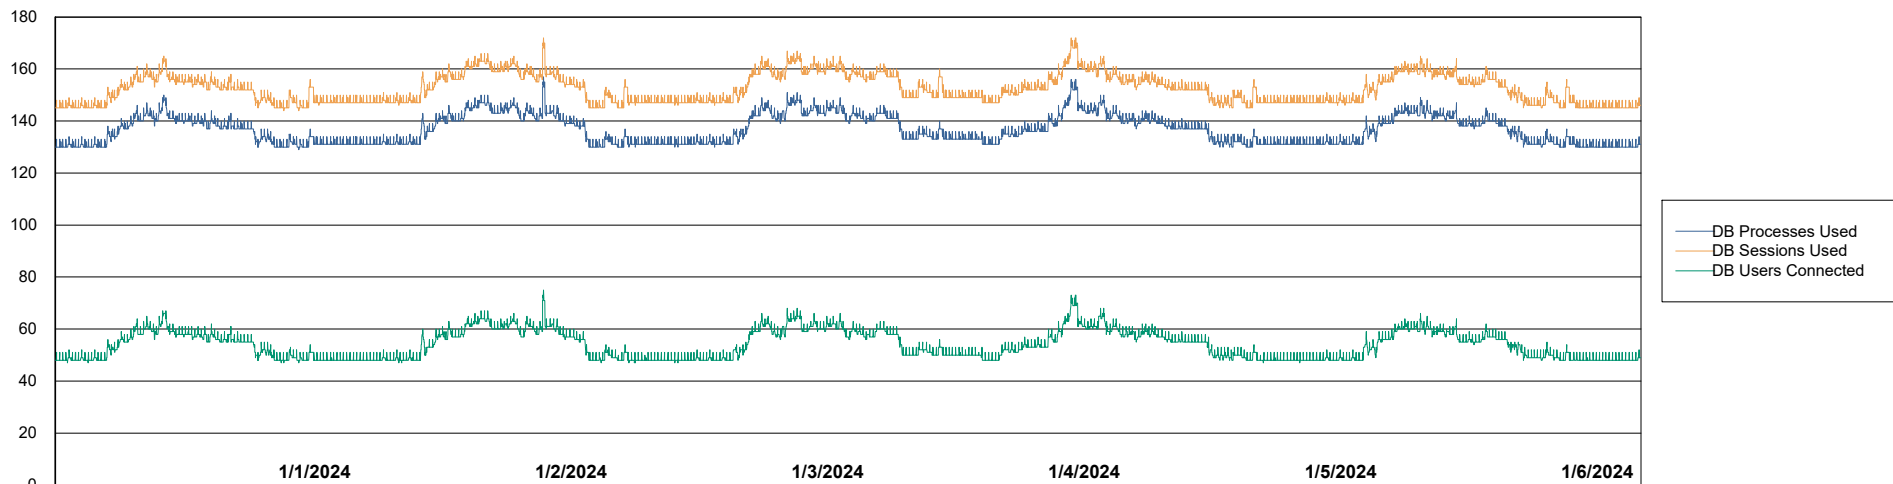

Weekly SLA Customer Report

Customer KBR_Production
 Database ID 117

Harddisk Usage KBR_PRD_WEBSRV2

	Free disk space on / (%)	Total disk space on / (Gb)	Used disk space on / (Gb)	Free disk space on /boot (%)	Total disk space on /boot (Gb)	Used disk space on /boot (Gb)
1/6/2024	82	55	10	59	1	0
1/5/2024	82	55	10	59	1	0
1/4/2024	82	55	10	59	1	0
1/3/2024	82	55	10	59	1	0
1/2/2024	82	55	10	59	1	0
1/1/2024	82	55	10	59	1	0
12/31/2023	82	55	10	59	1	0

Weekly SLA Customer Report

Customer KBR_Production
Database ID 117

Database Performance KBR_PRD_BI-DBSRV_ABS1

Weekly SLA Customer Report

Customer KBR_Production
Database ID 117

Database Performance KBR_PRD_DB-SRV1_ABS1