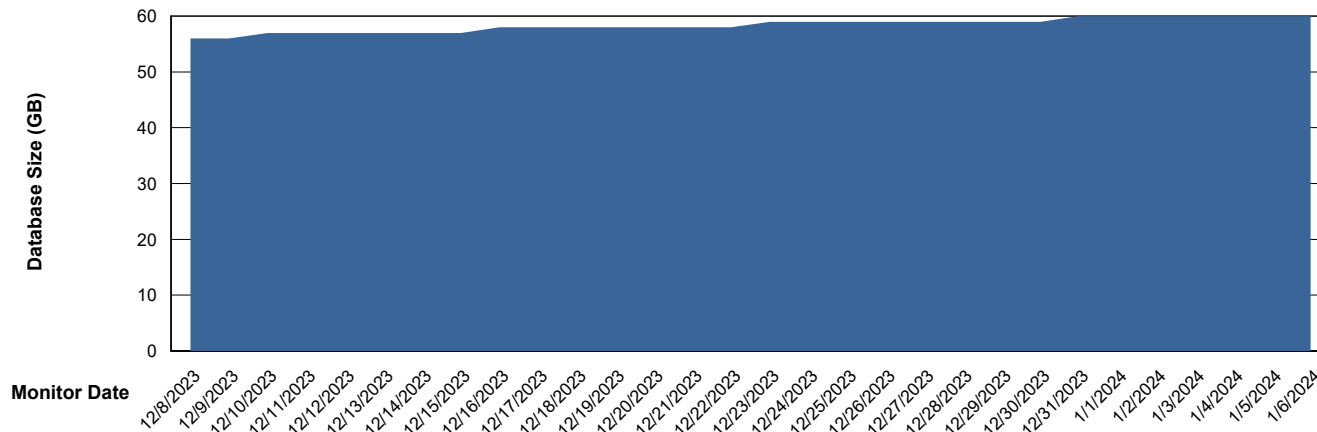

Weekly SLA Customer Report

Customer KBR_Production
Database ID 117

Database Performance KBR_PRD_BI-DBSRV_ABS1

Weekly SLA Customer Report

Customer KBR_Production
Database ID 117

Database Performance KBR_PRD_DB-SRV1_ABS1

Weekly SLA Customer Report

Customer KBR_Production
Database ID 117

Database Performance KBR_PRD_DB-SRV2_HSBABS1

DB Processes Max 1,000

Weekly SLA Customer Report

Customer KBR_Production
Database ID 117

DATABASE SIZE KBR_PRD_BI-DBSRV_ABS1

Database growth over last month

DATABASE SIZE KBR_PRD_DB-SRV1_ABS1

Database growth over last month

Weekly SLA Customer Report

Customer KBR_Production
 Database ID 117

Database Tablespace KBR_PRD_BI-DBSRV_ABS1