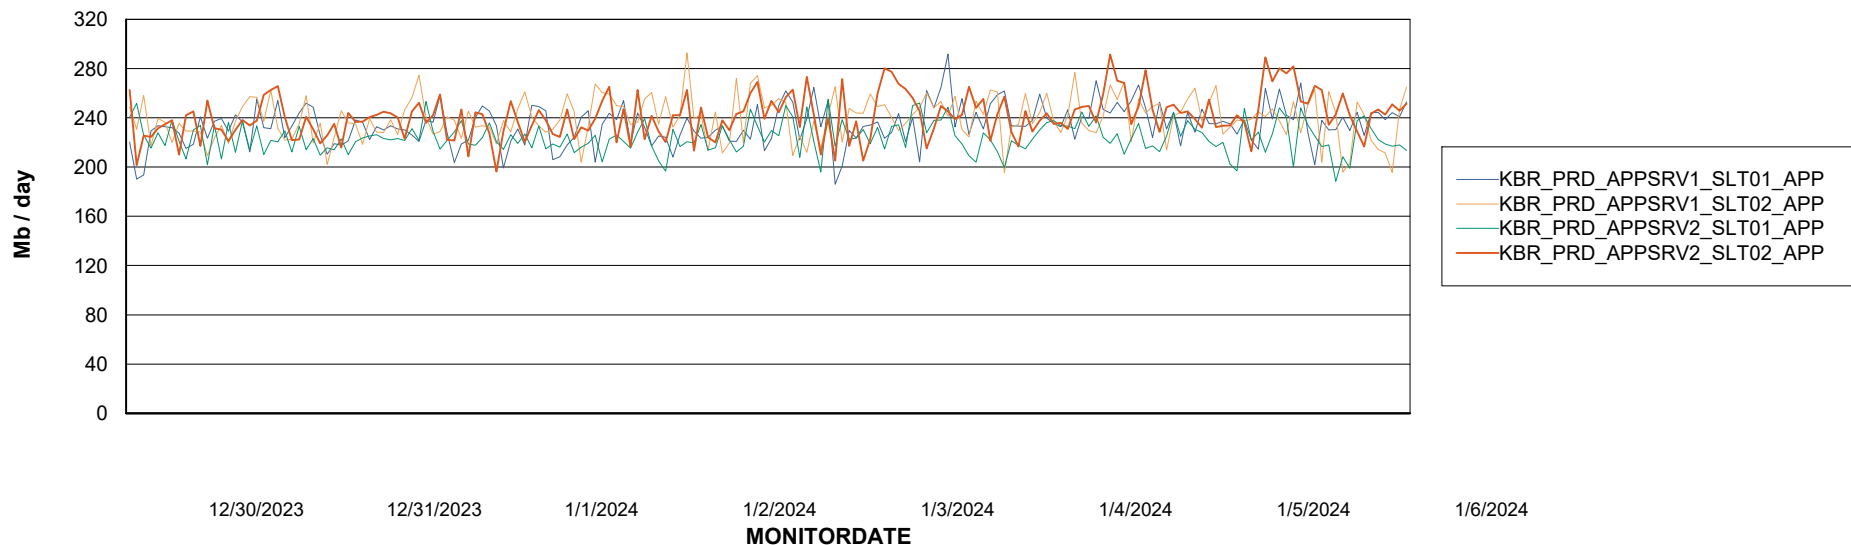

ABSSolute Application Server Services

Avg memory used per ABS Server Service