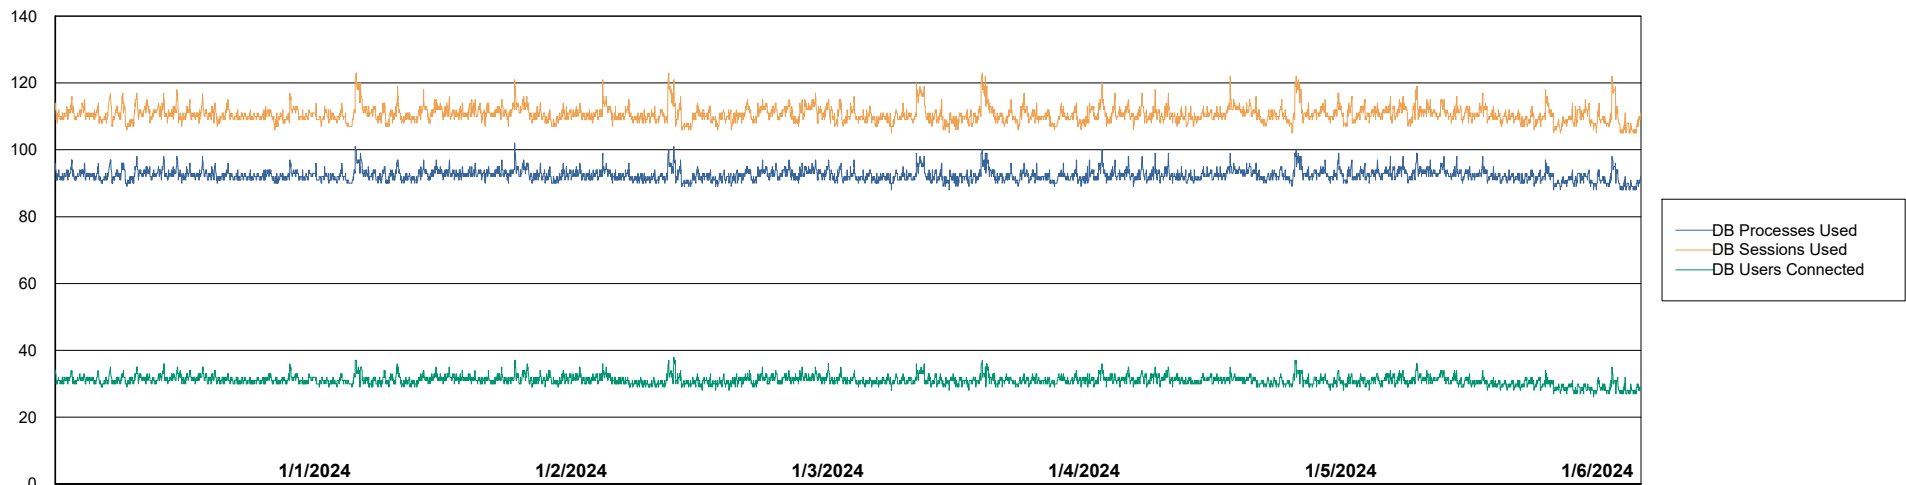

Database Performance KBR_PRD_BI-DBSRV_ABS1