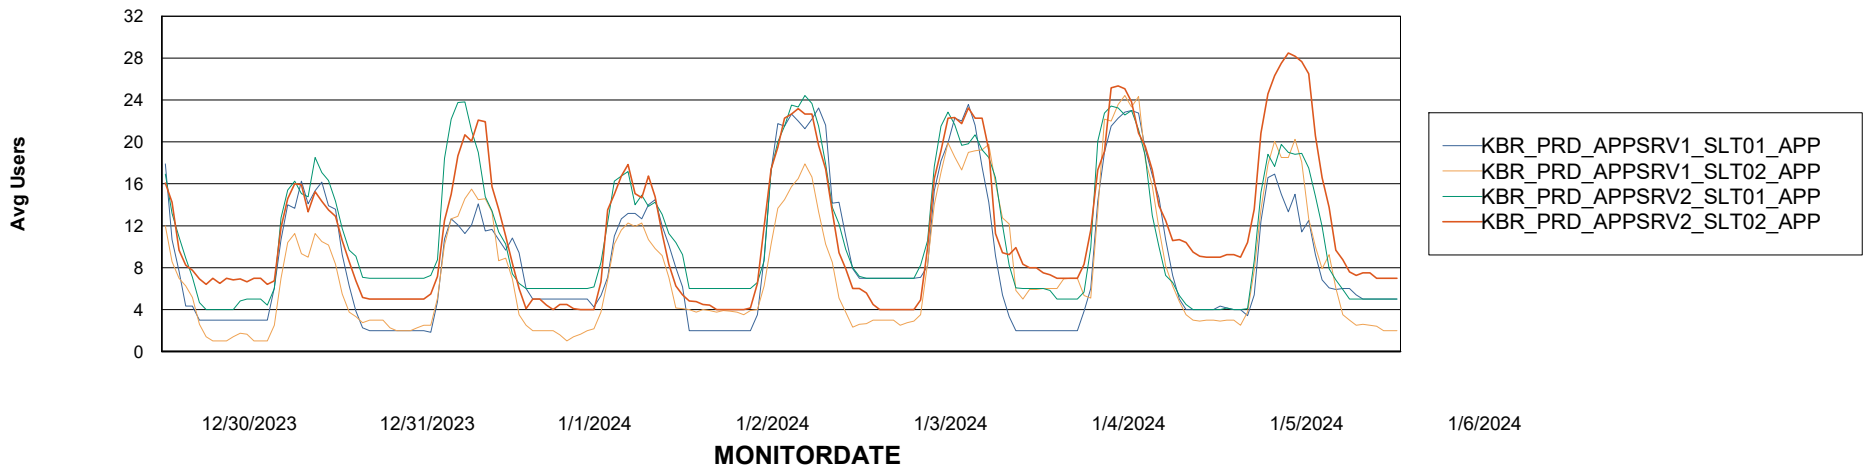

Avg users per day per ABS server