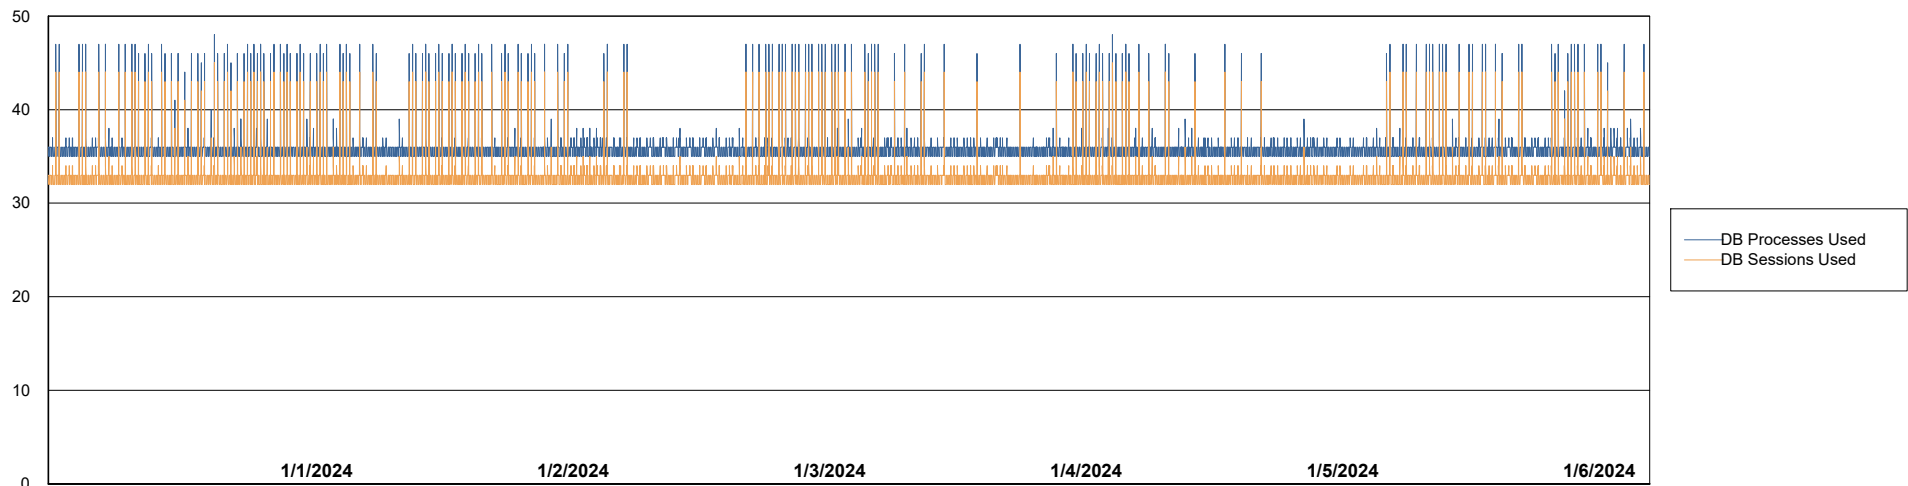

Database Performance KBR_PRD_DB-SRV2_HSBABS1

DB Processes Max 1,000