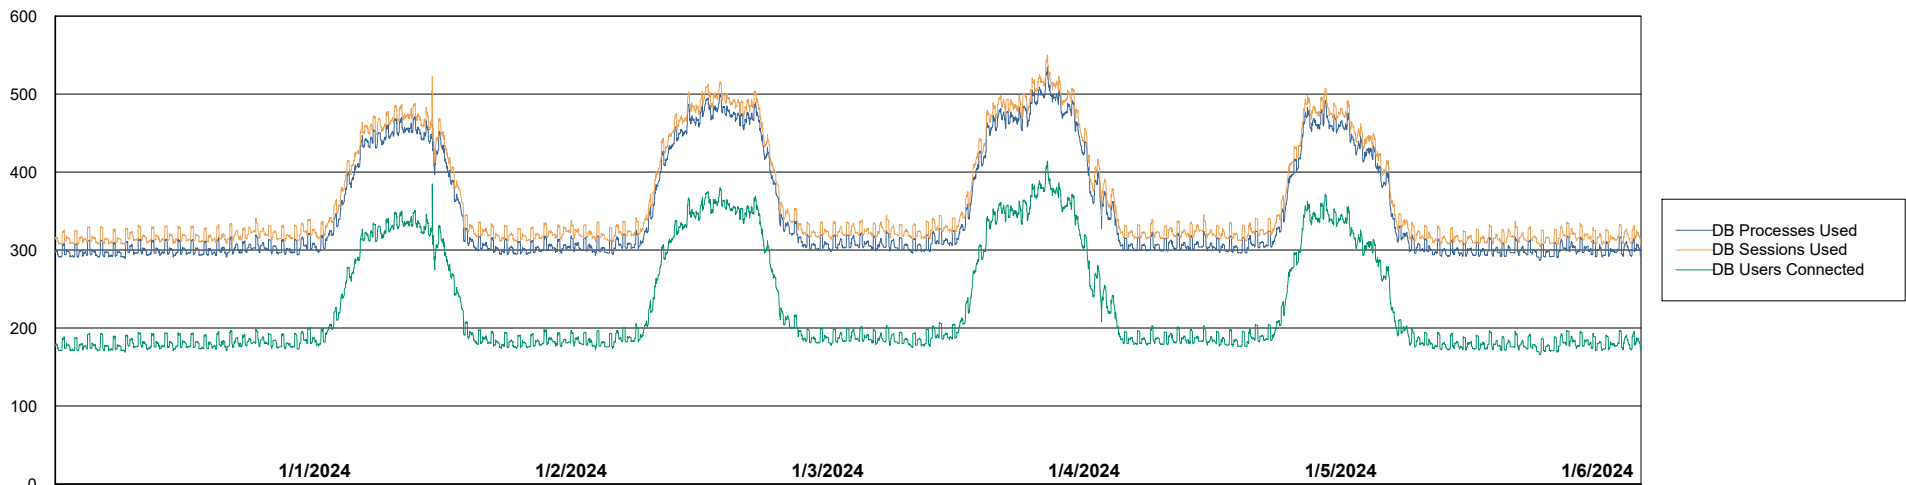

Database Performance JSG_PRD_RIKER_DB_HSBABS1