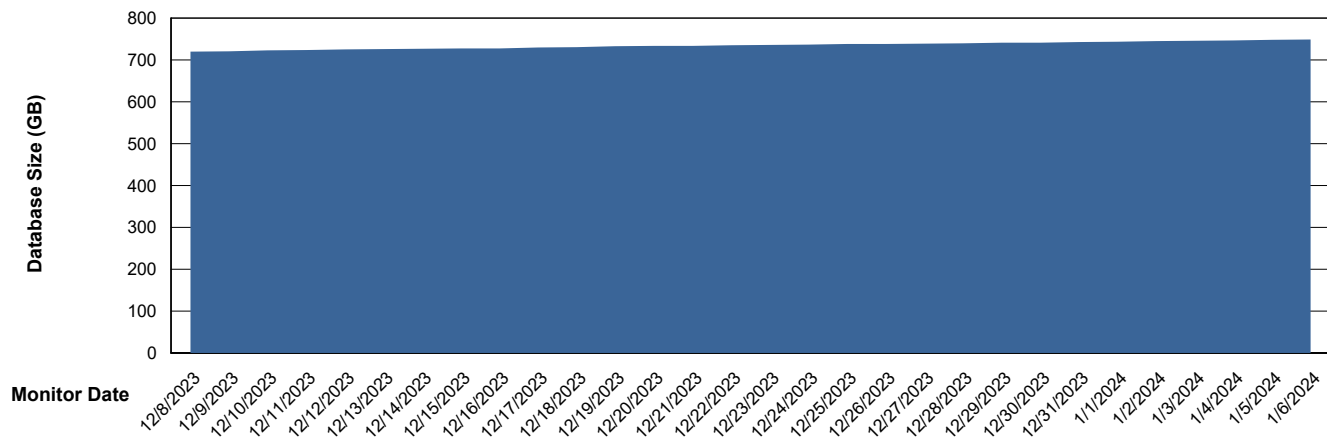

DATABASE SIZE JSG_PRD_RIKER_DB_HSBABS1

Database growth over last month