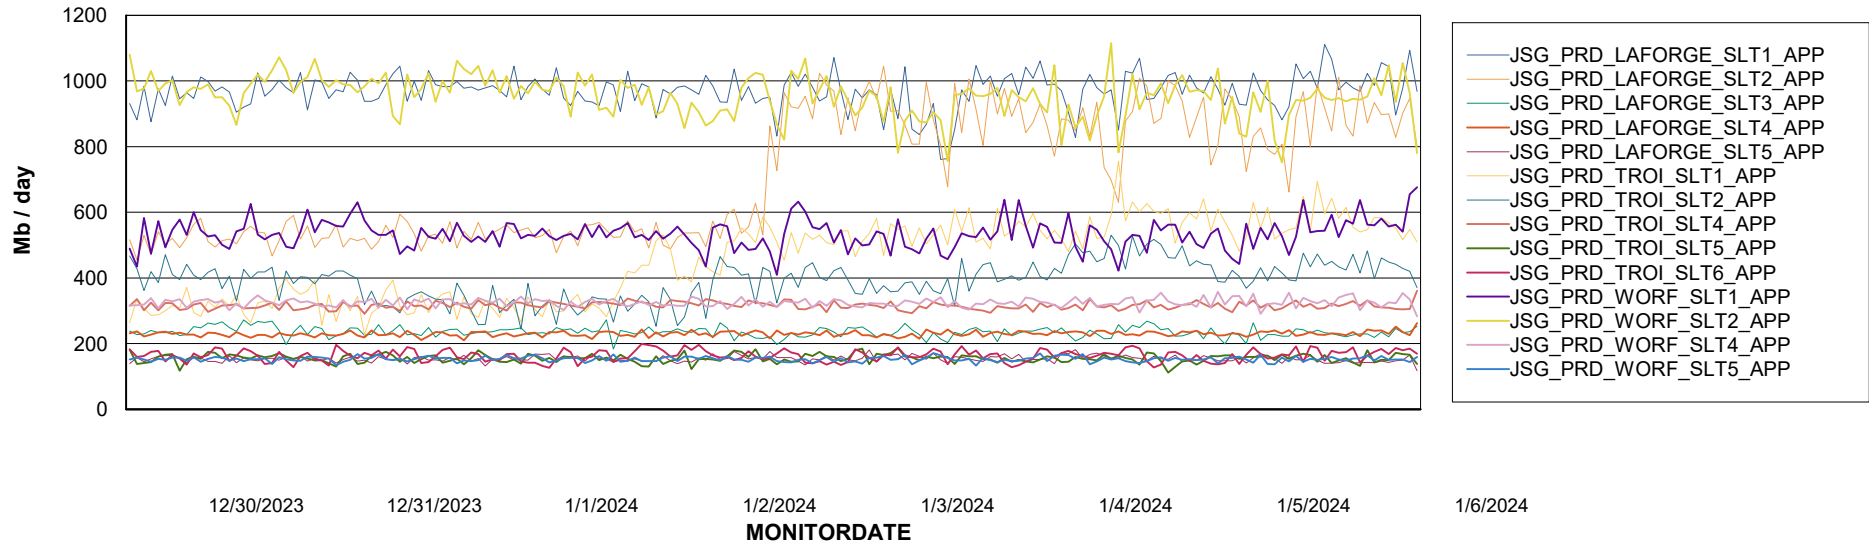

ABSSolute Application Server Services

Avg memory used per ABS Server Service