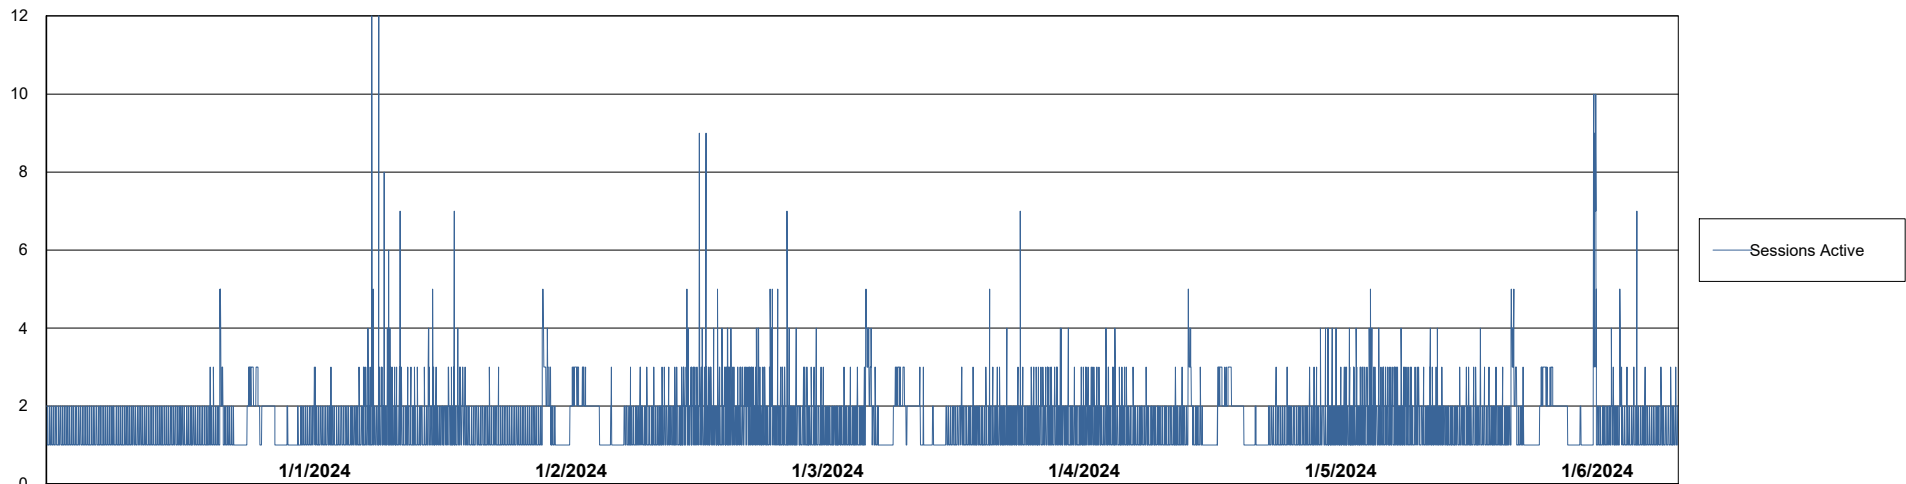

Database Performance JSG_PRD_BASHIR_DB_ABS1