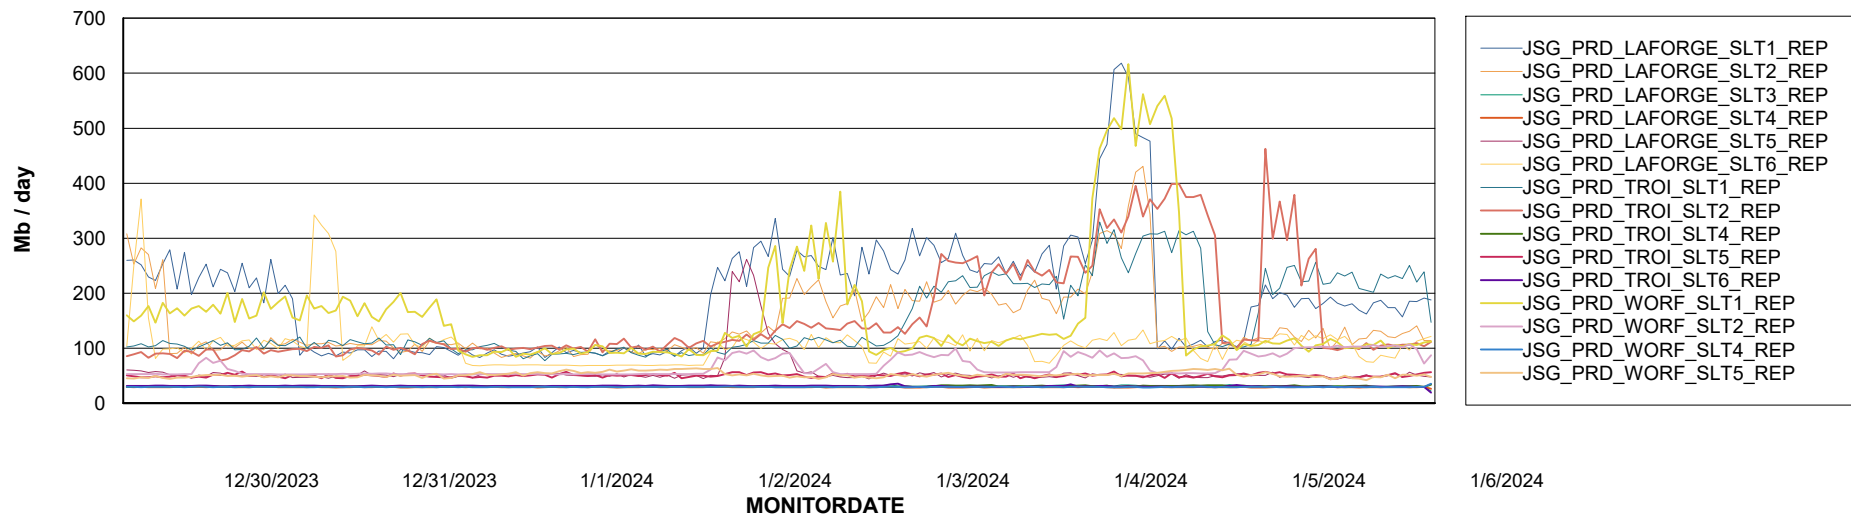

ABSSolute Application ReportServer Services

Avg memory used per ReportServer Service