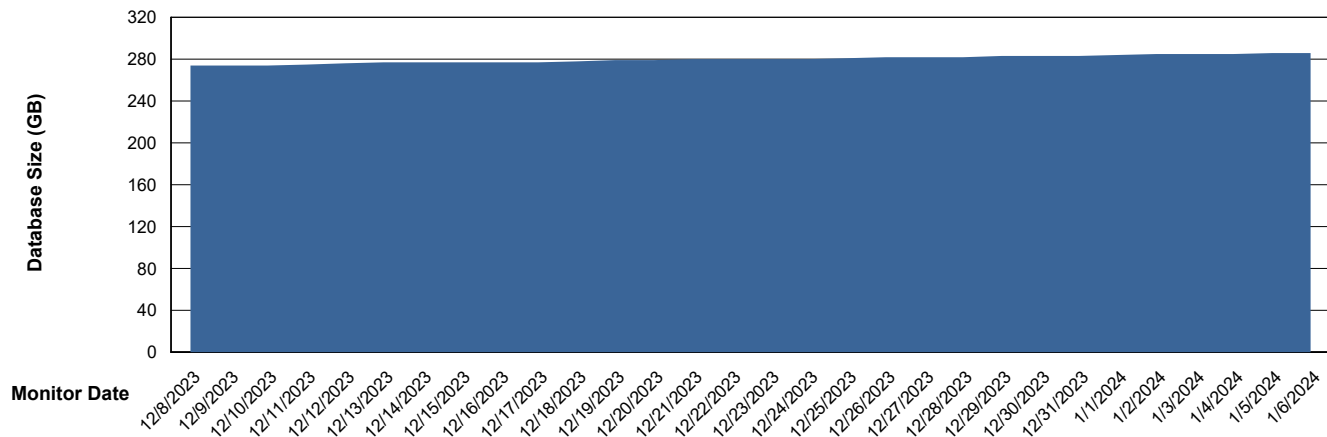

DATABASE SIZE JSG_PRD_BASHIR_DB_ABS1

Database growth over last month