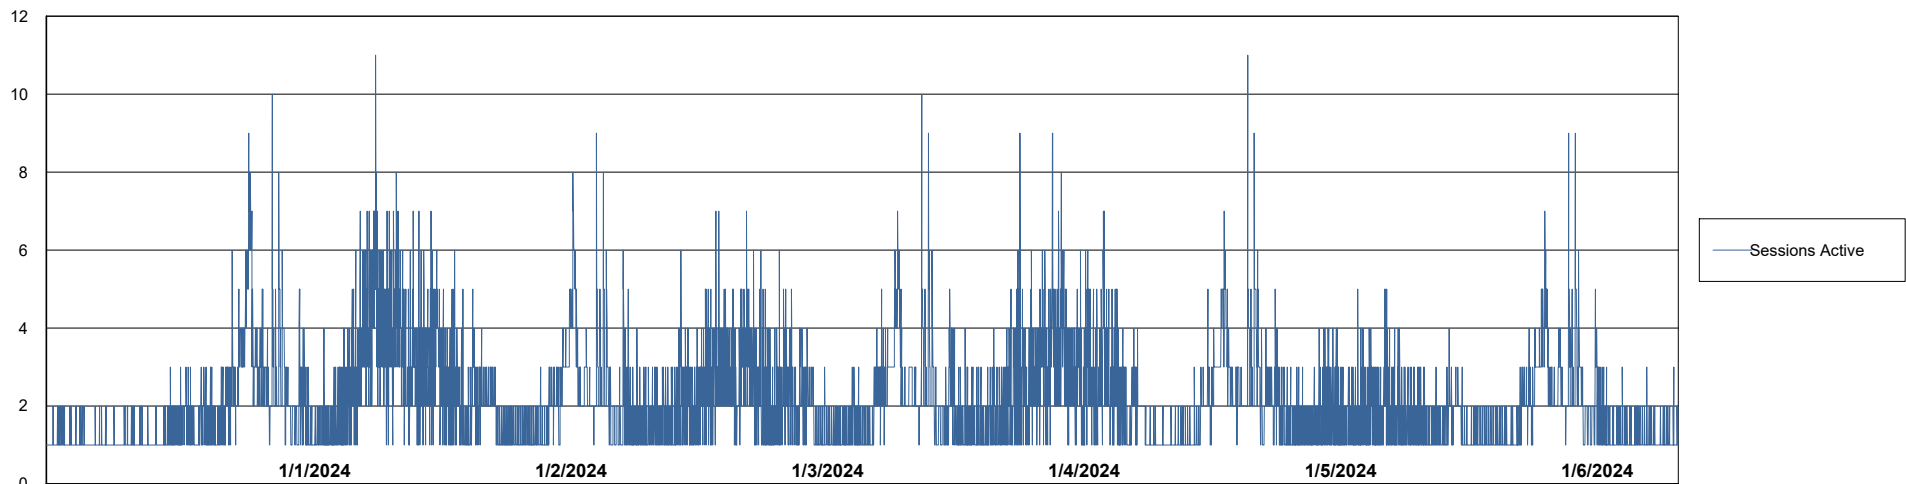

Database Performance JSG_PRD_RIKER_DB_HSBABS1