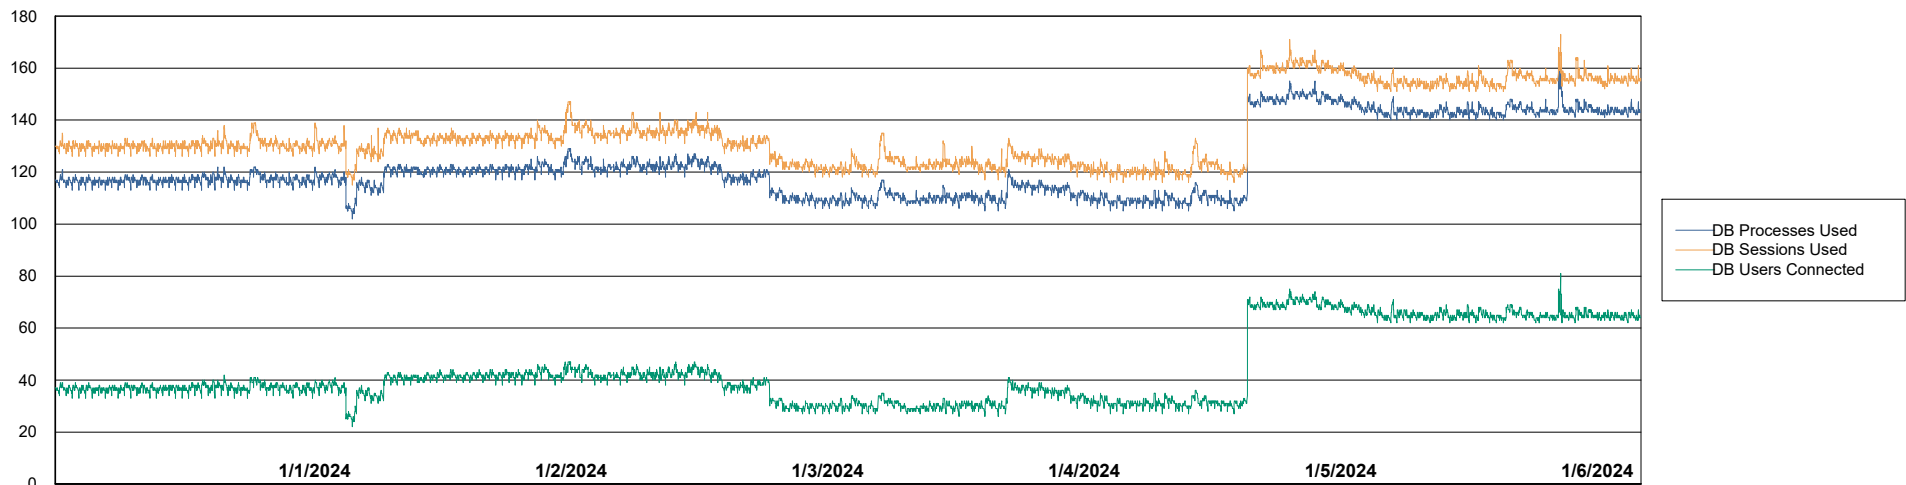

Database Performance JSG_PRD_BASHIR_DB_ABS1