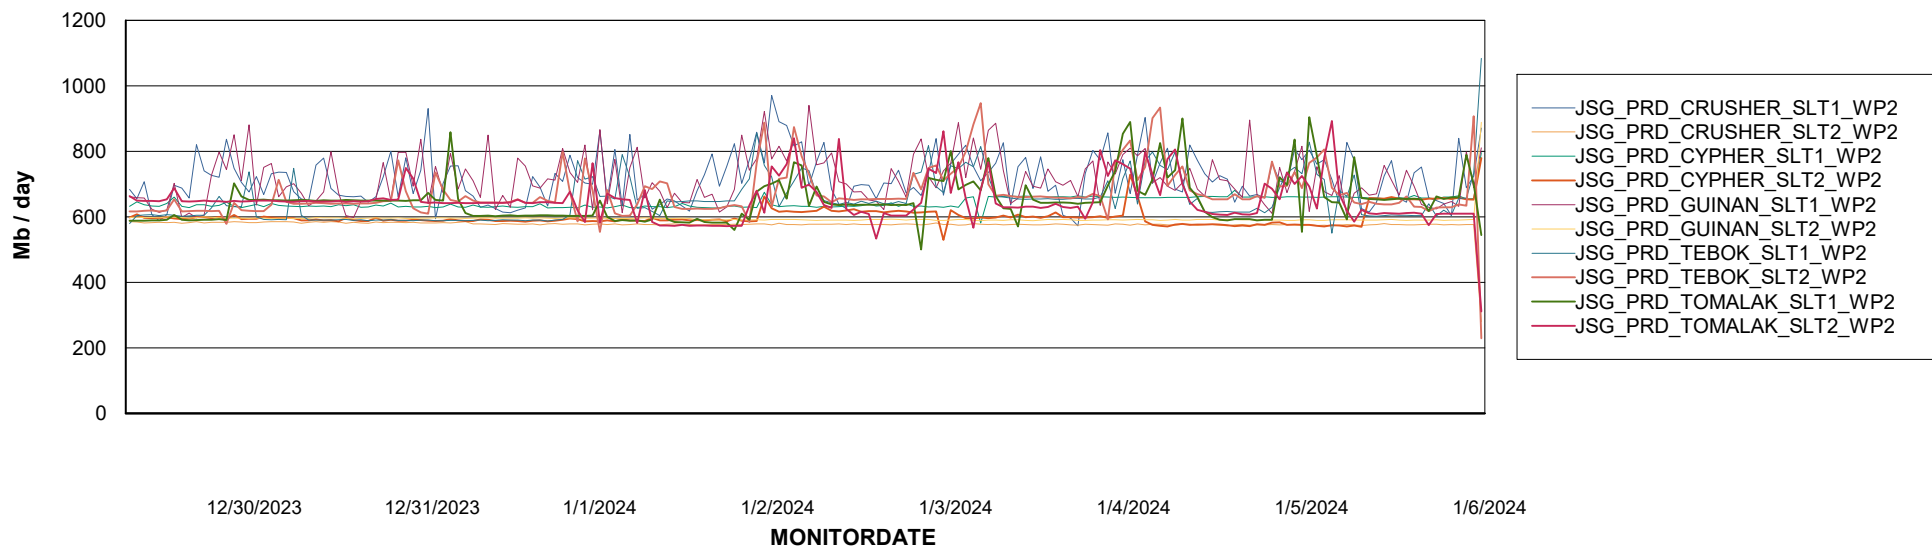

ABSSolute Web Component Services

Avg memory used per ABS Web component