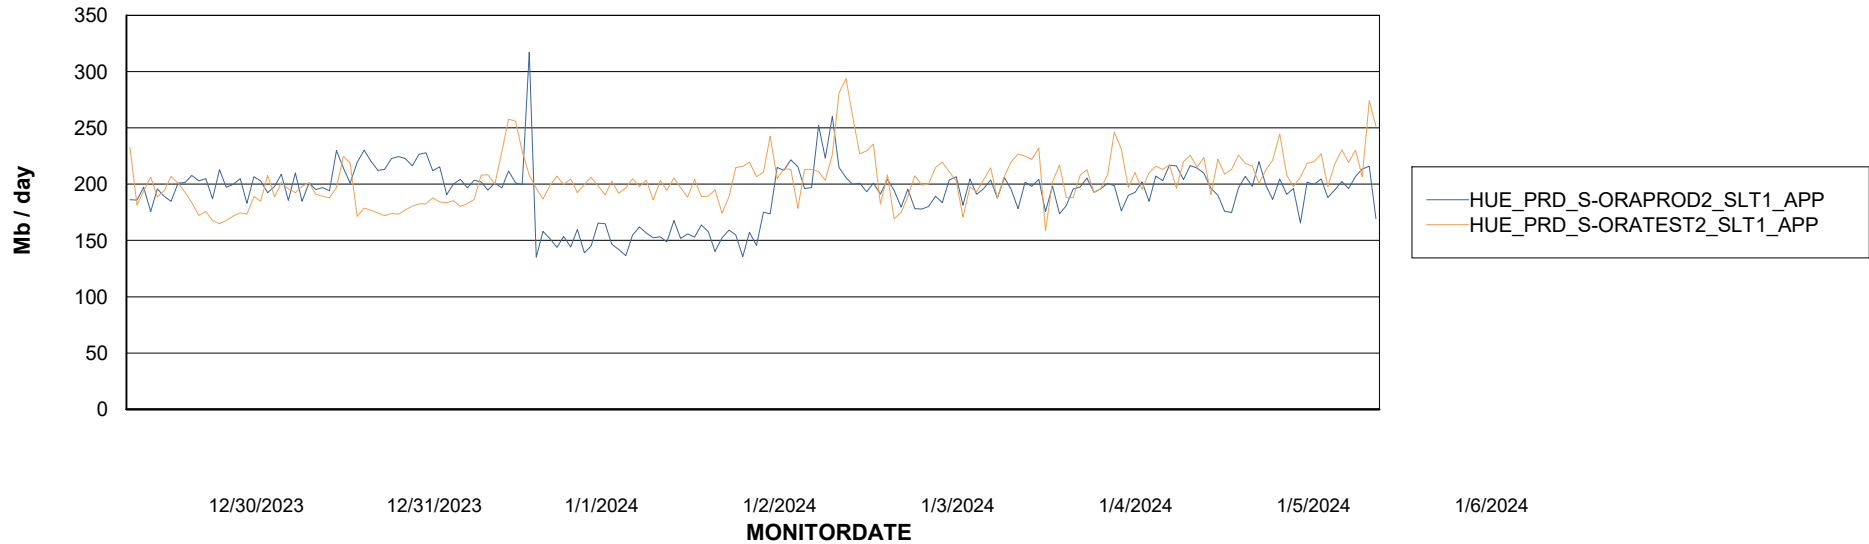

ABSSolute Application Server Services

Avg memory used per ABS Server Service