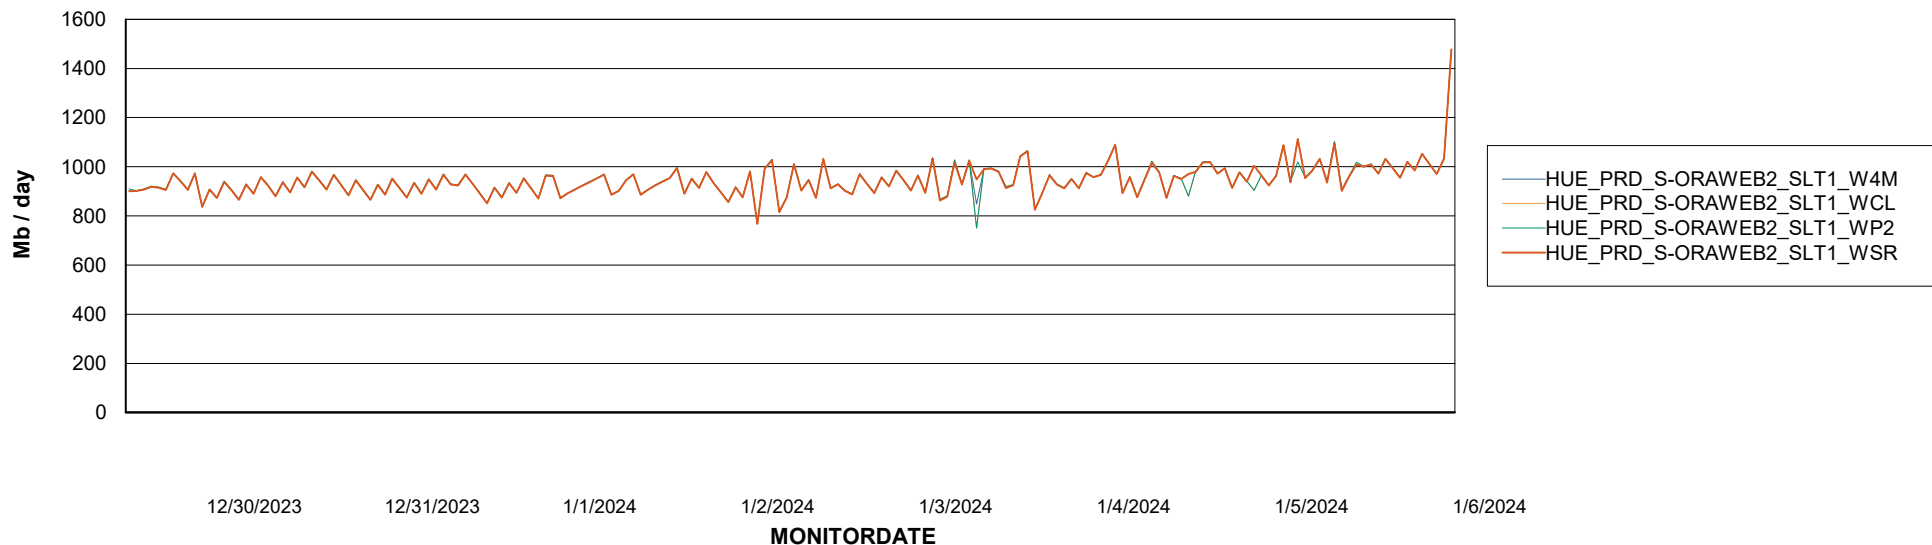

ABSSolute Web Component Services

Avg memory used per ABS Web component