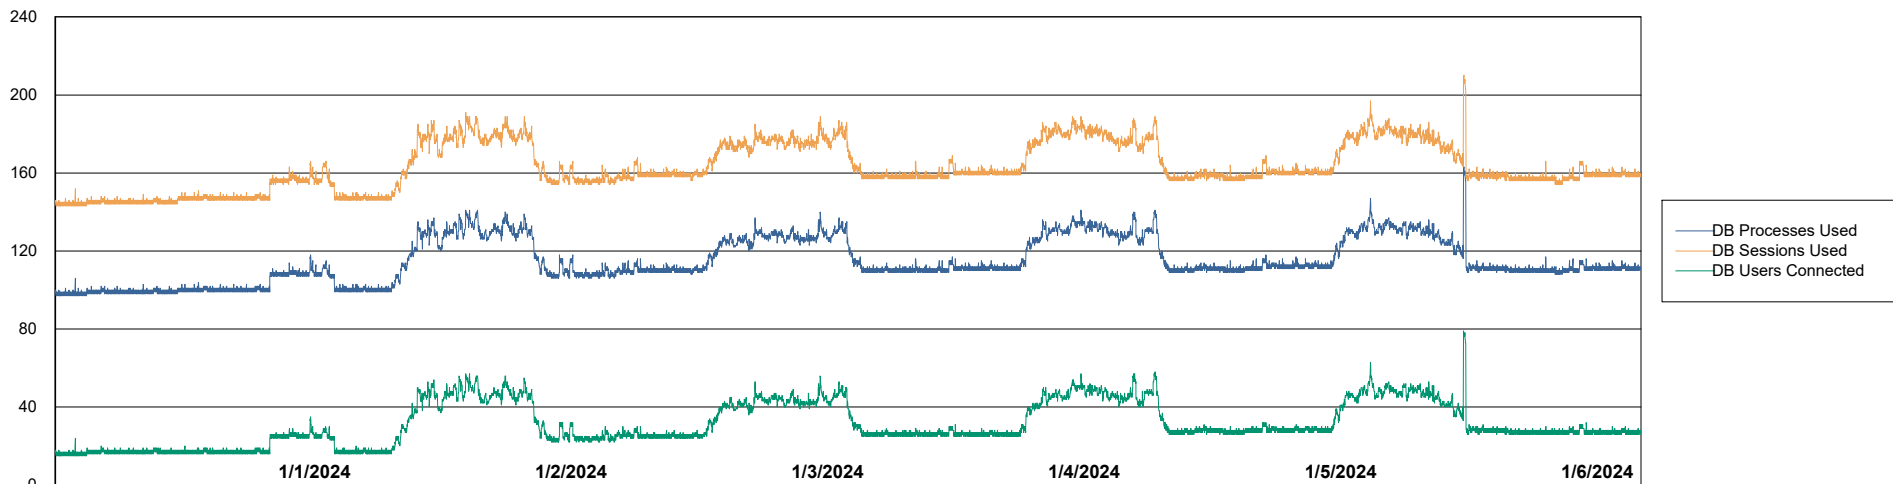

Database Performance HUE_PRD_S-ORAPROD2_ABS1