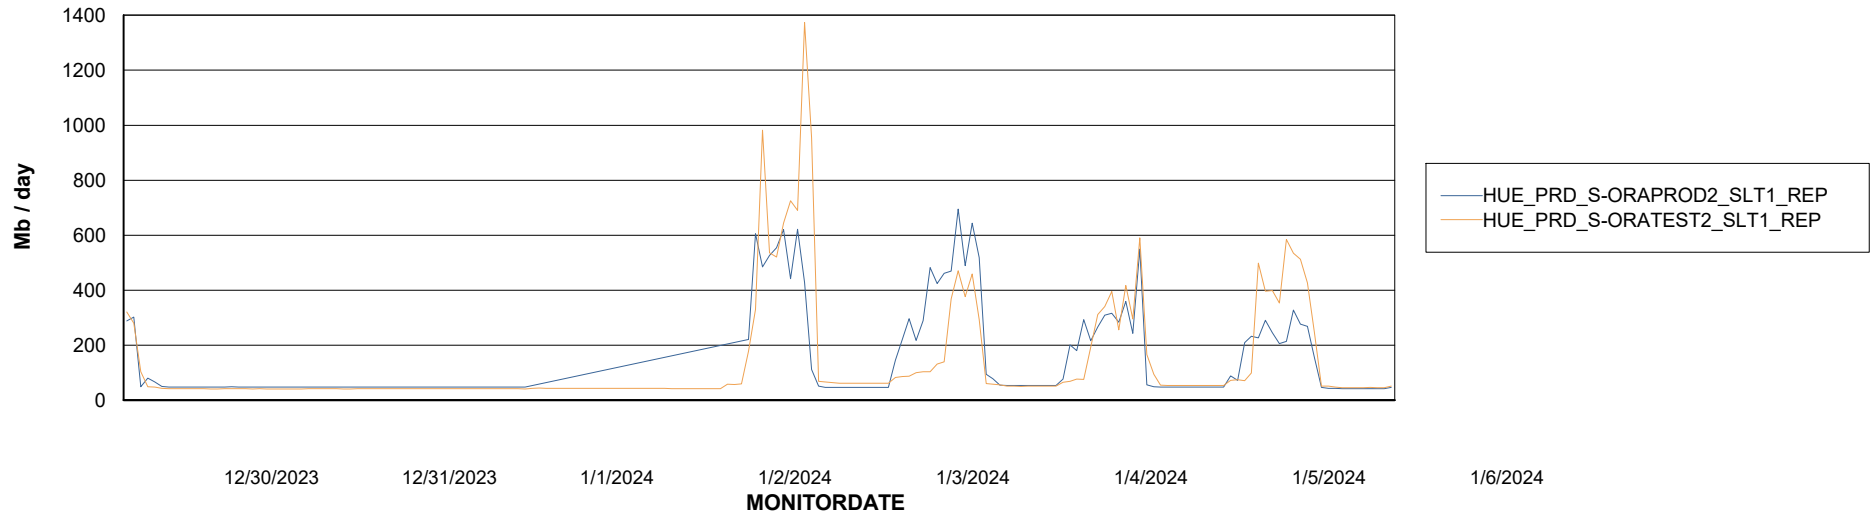

ABSSolute Application ReportServer Services

Avg memory used per ReportServer Service