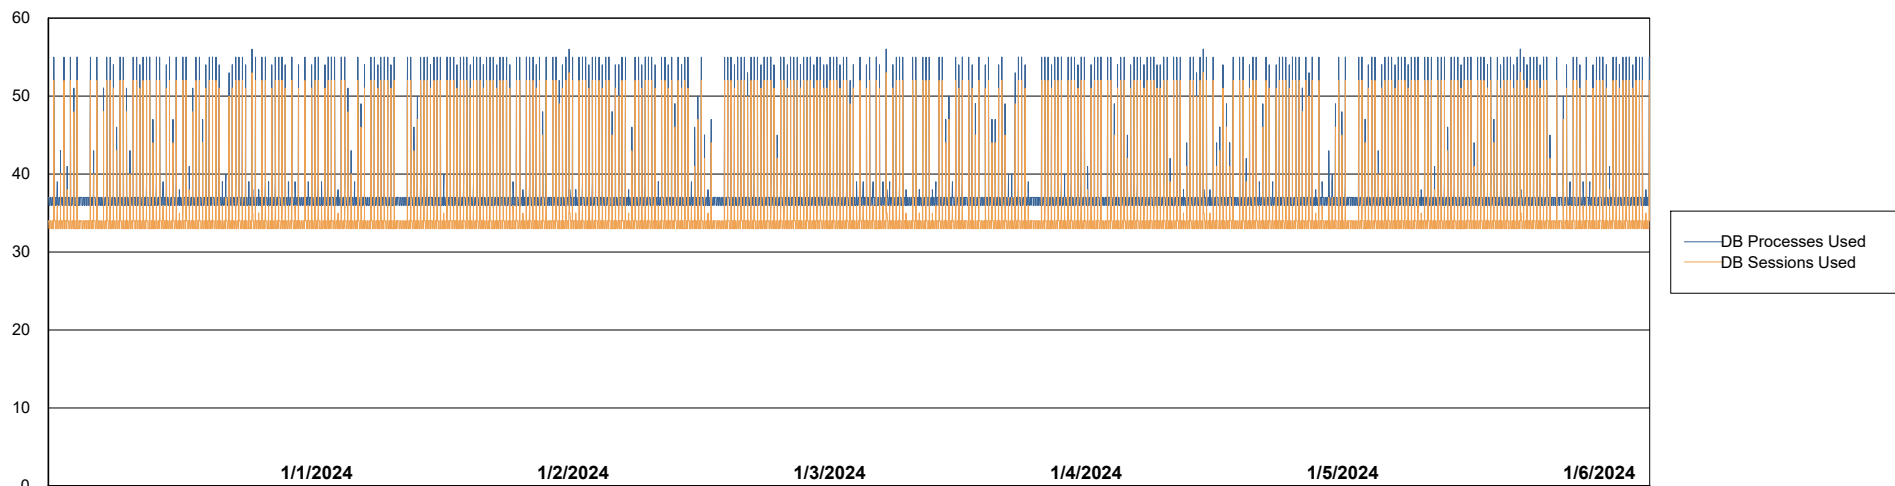

Database Performance HUE_PRD_S-ORATEST2_HSBABS1

DB Processes Max 1,000