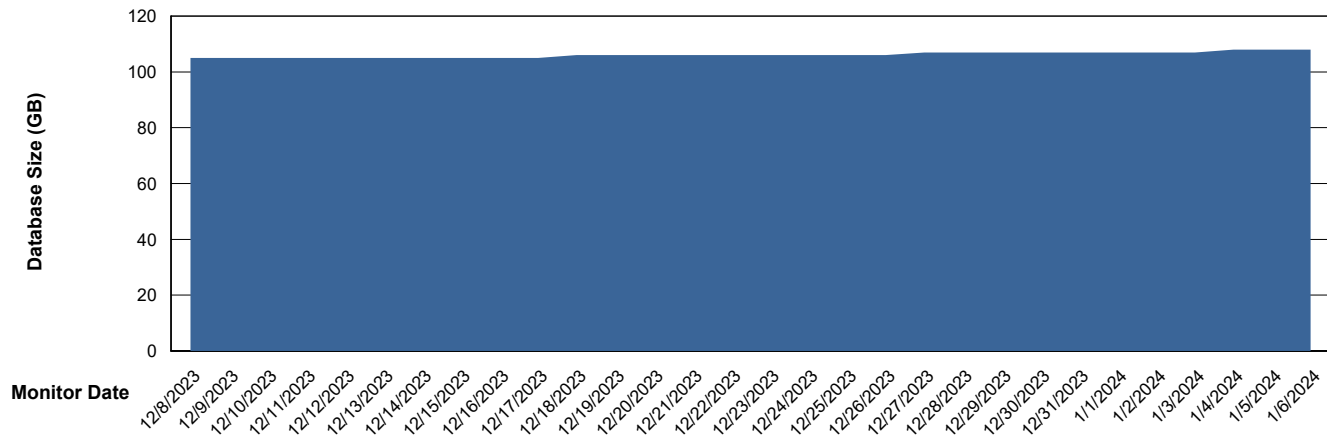

# Weekly SLA Customer Report

Customer HUE\_Production  
Database ID 154

DATABASE SIZE HUE\_PRD\_S-ORABI2\_ABS1

### Database growth over last month