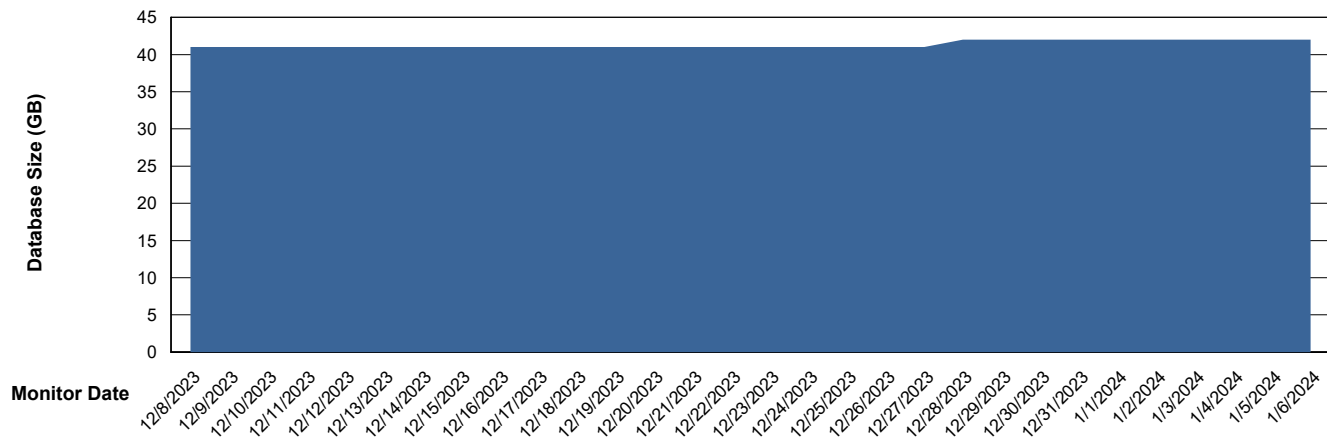

DATABASE SIZE HUE_PRD_S-ORABI2_ABS1

Database growth over last month