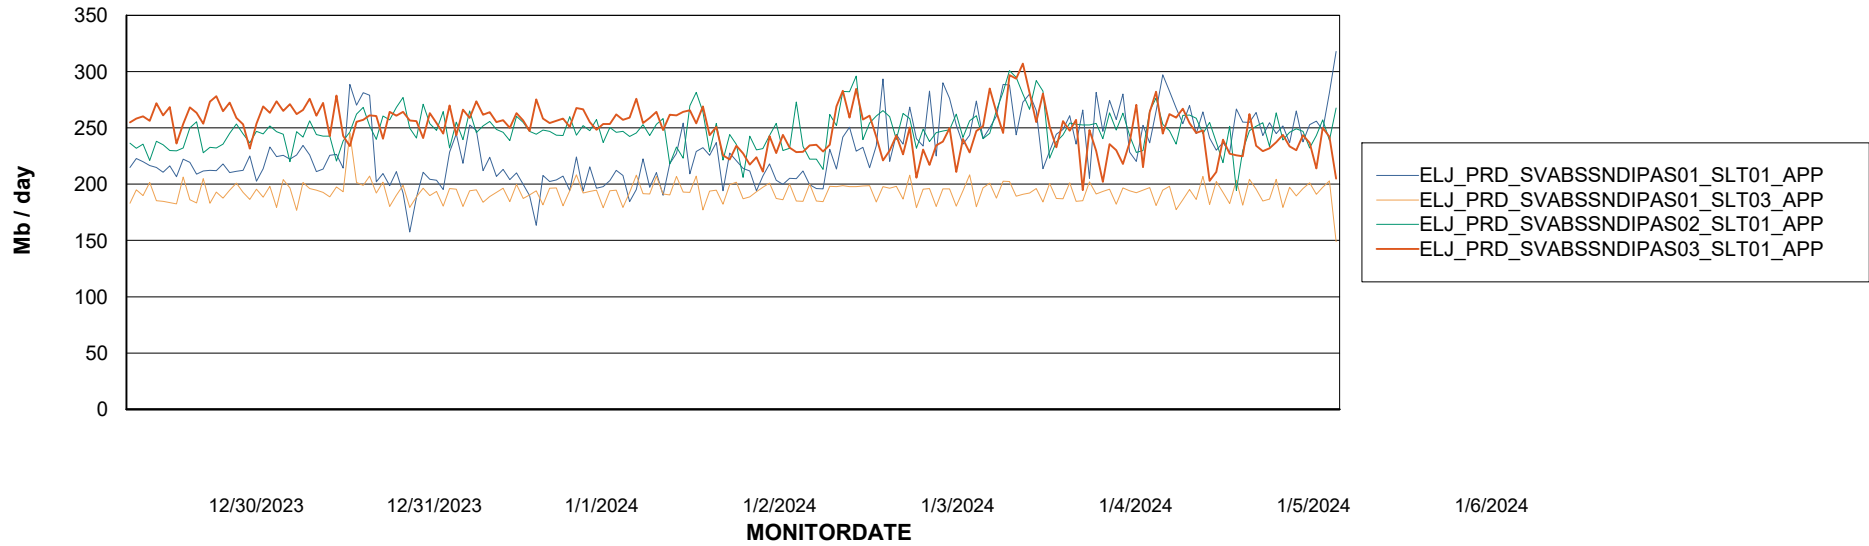

ABSSolute Application Server Services

Avg memory used per ABS Server Service