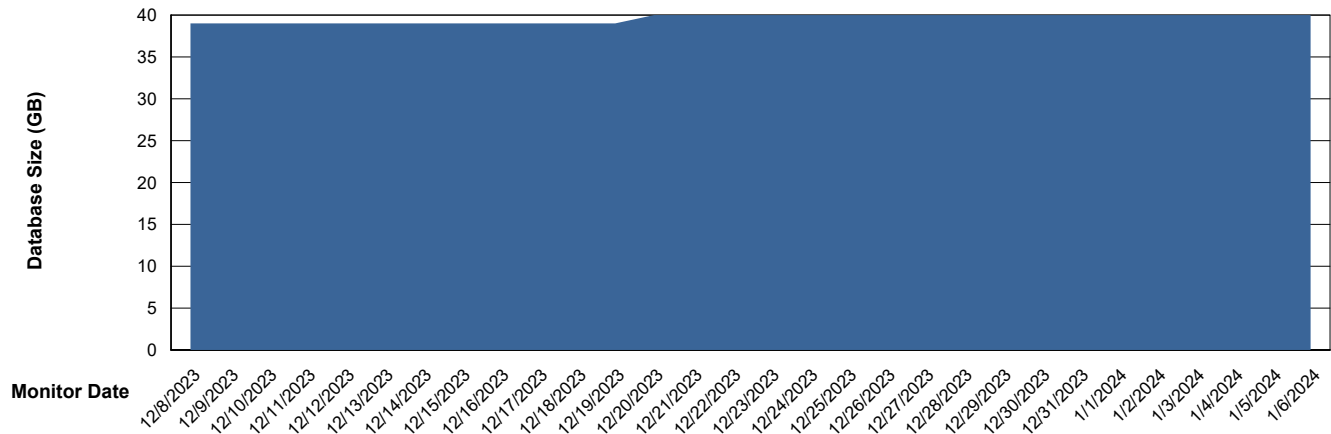

DATABASE SIZE ELJ_PRD_FRASEQXPRDDB03_ABS1

Database growth over last month