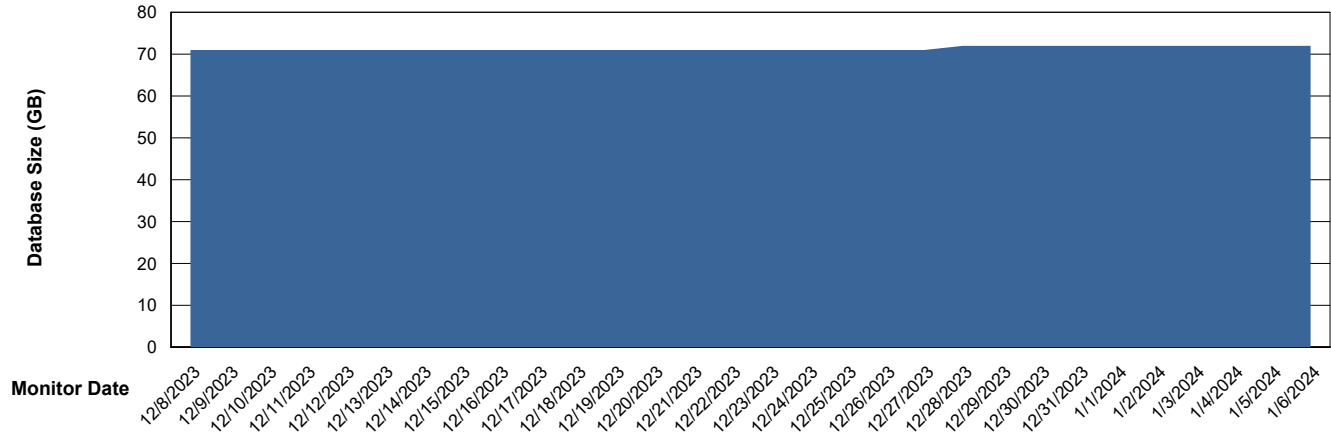

DATABASE SIZE ELJ_PRD_FRASEQXPRDDB01_ABS1

Database growth over last month