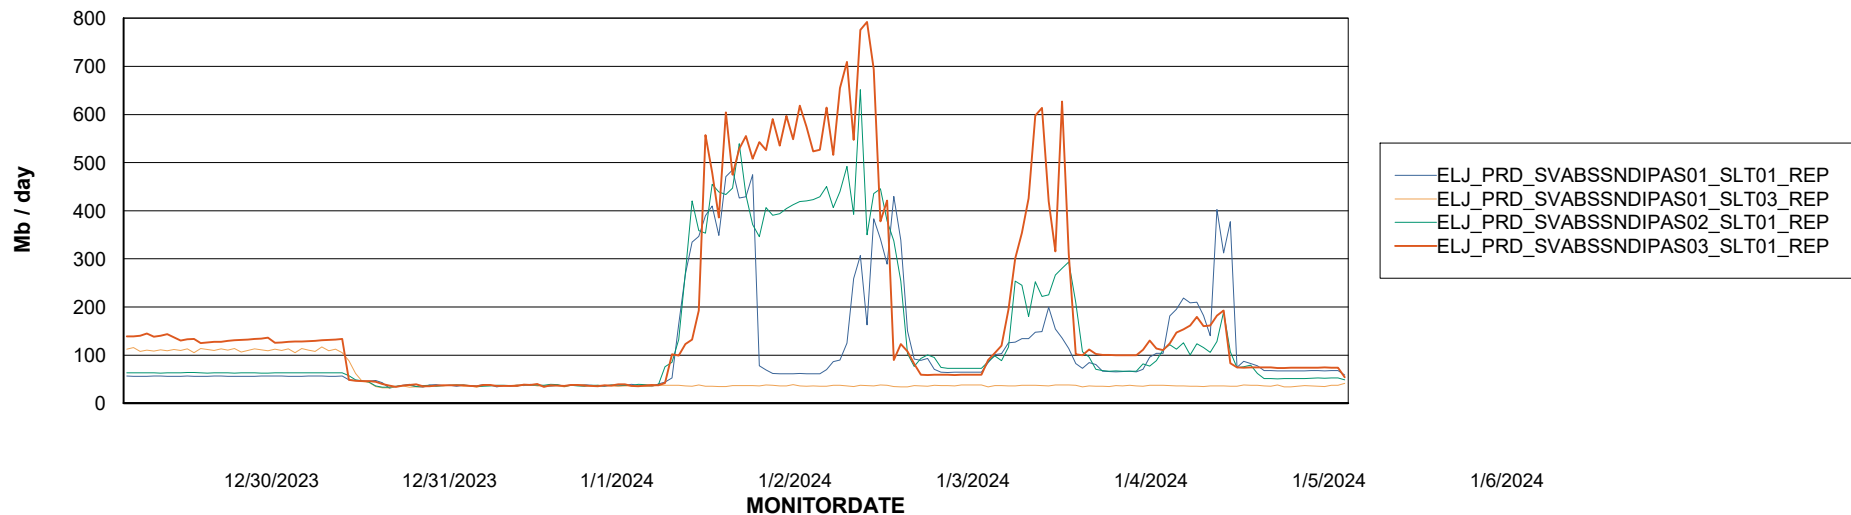

ABSSolute Application ReportServer Services

Avg memory used per ReportServer Service