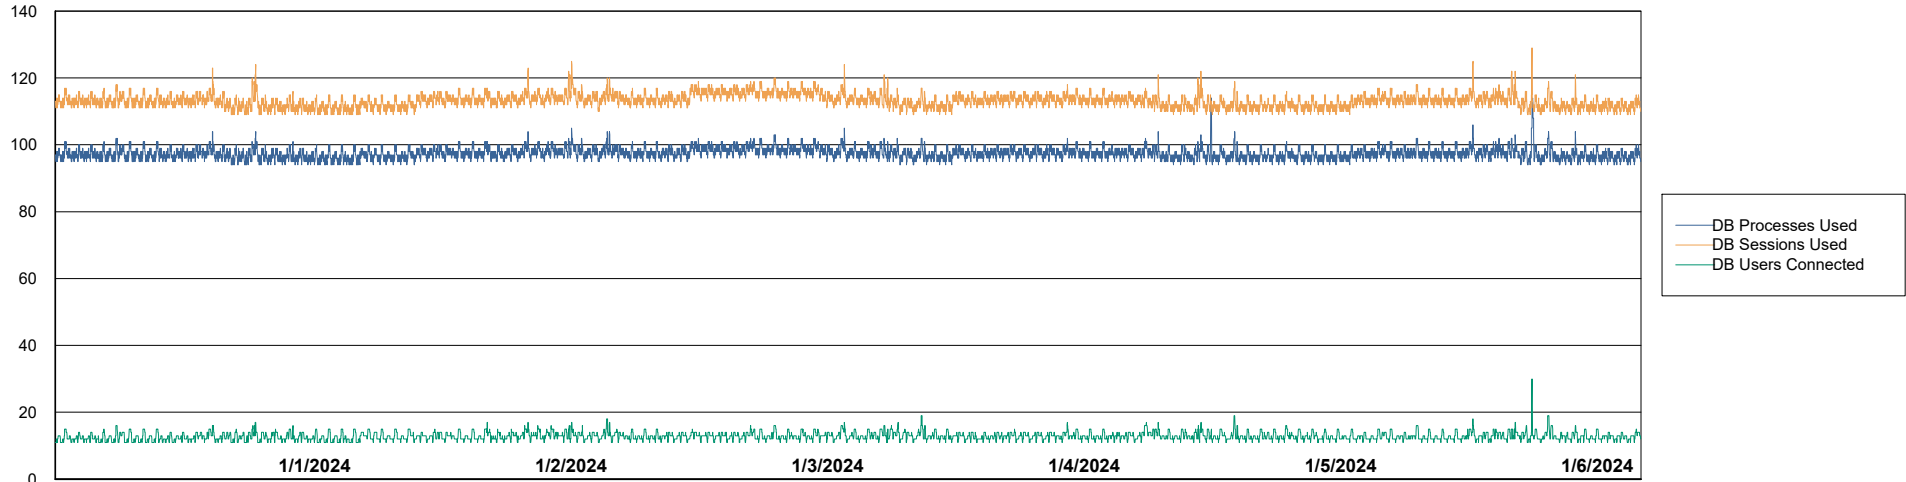

Database Performance ELJ_PRD_FRASEQXPRDDB03_ABS1