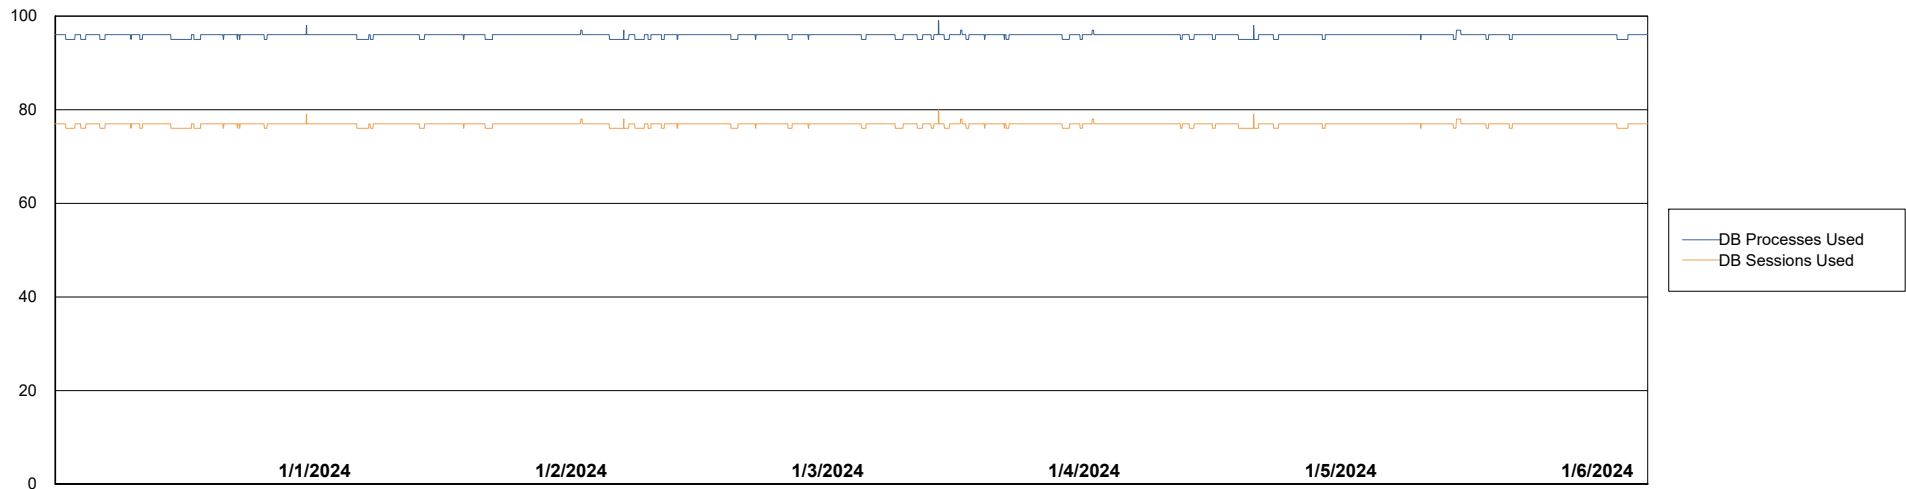

# Weekly SLA Customer Report

Customer ELJ Production  
Database ID 72

Database Performance ELJ\_PRD\_FRASEQXPRDDB02\_HSBABS1

DB Processes Max 0  
DB Processes Max 1,000