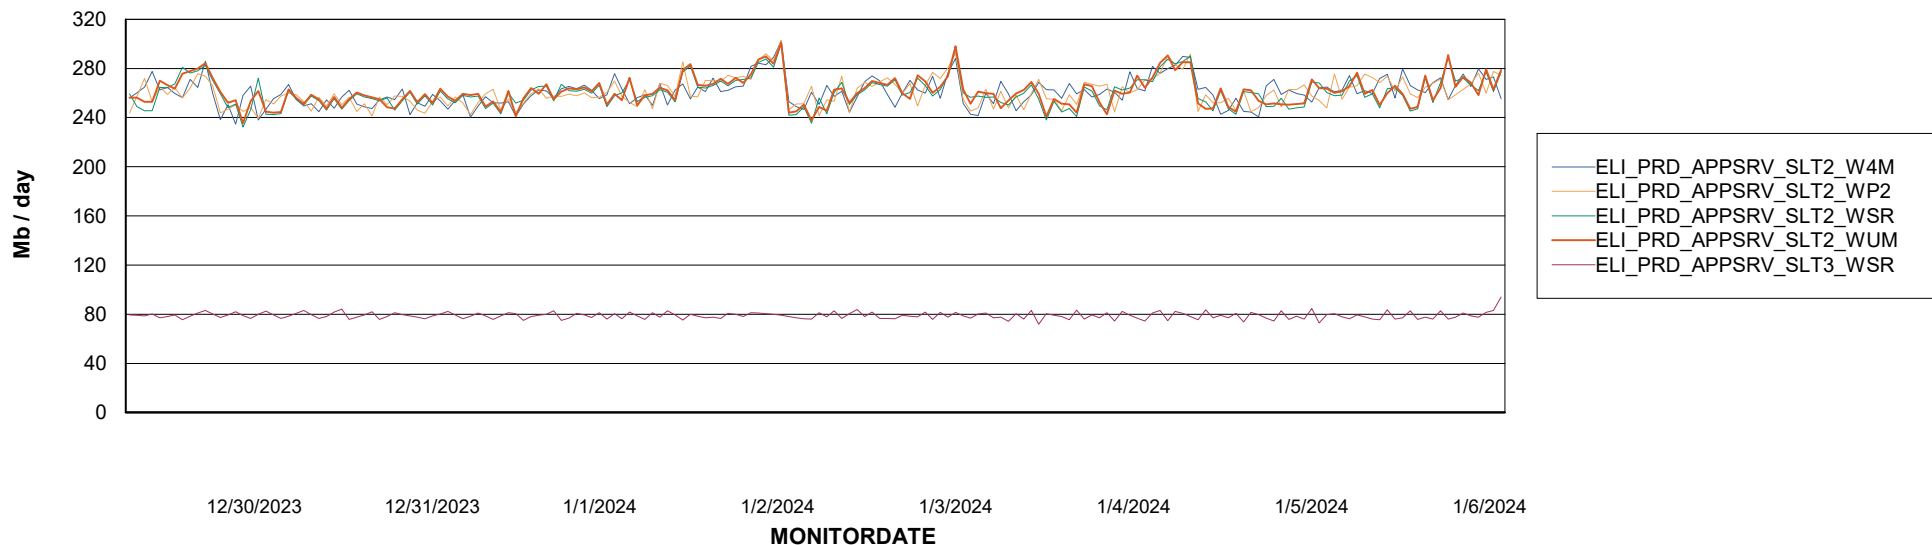

ABSSolute Application Server Services

Avg memory used per ABS Web component