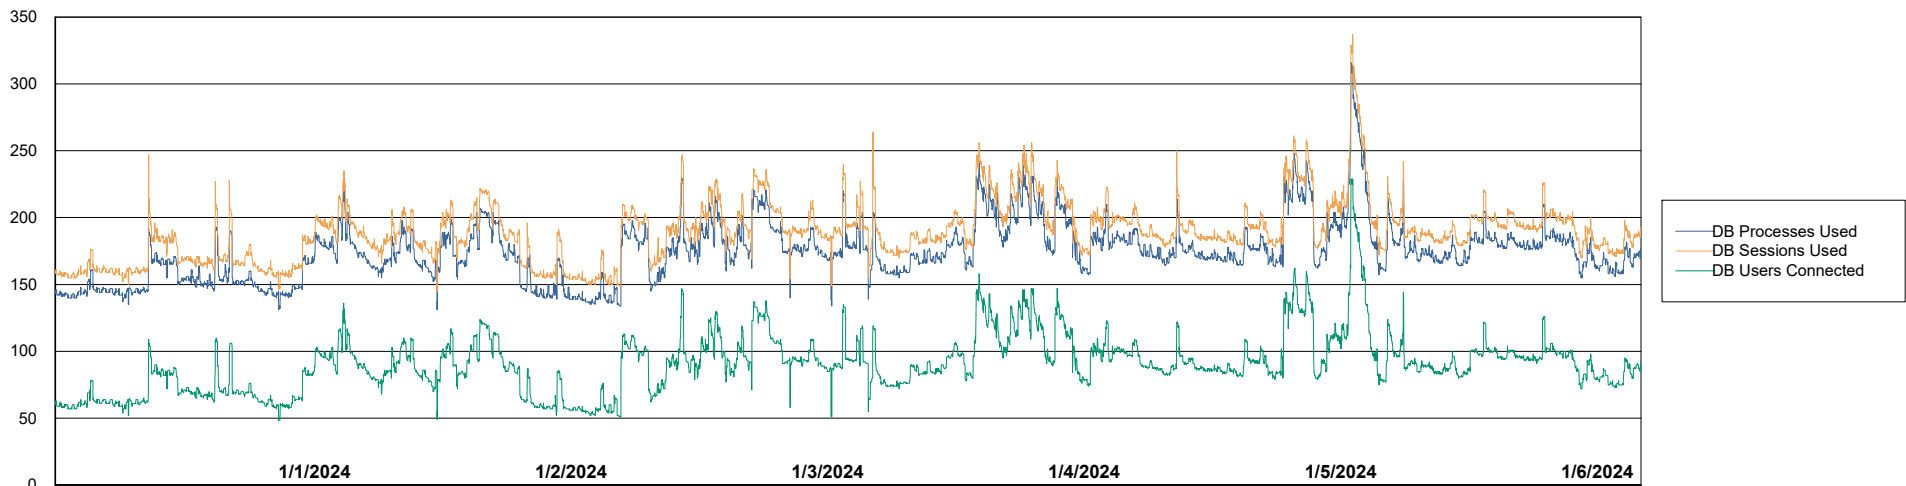

Database Performance ELI_PRD_Primary_ABS1