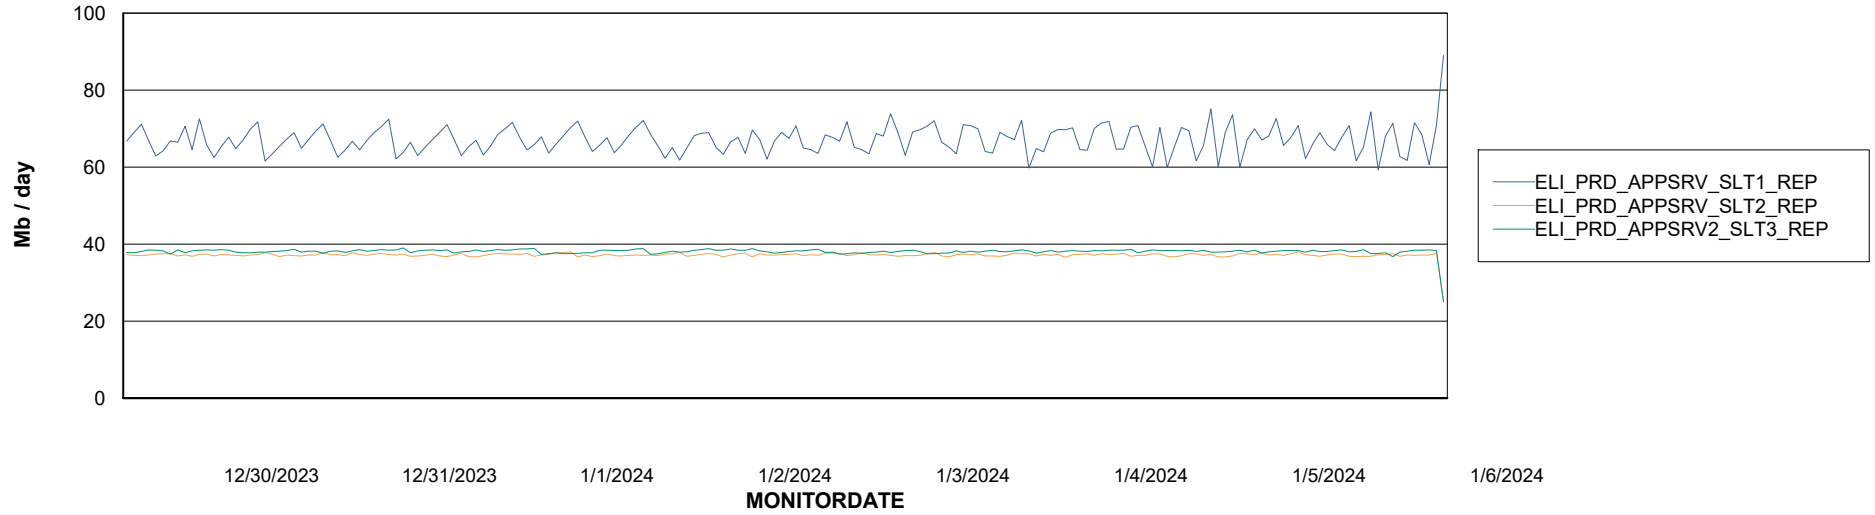

ABSSolute Application Server Services

Avg memory used per ReportServer Service