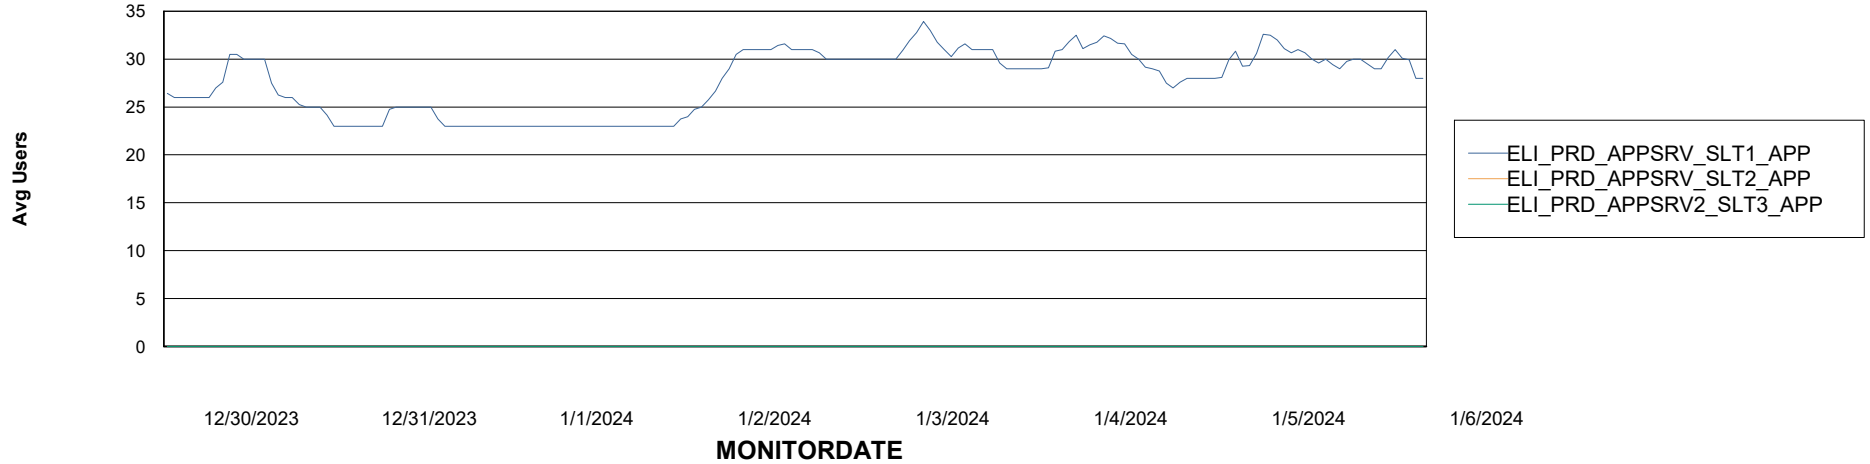

Avg users per day per ABS server