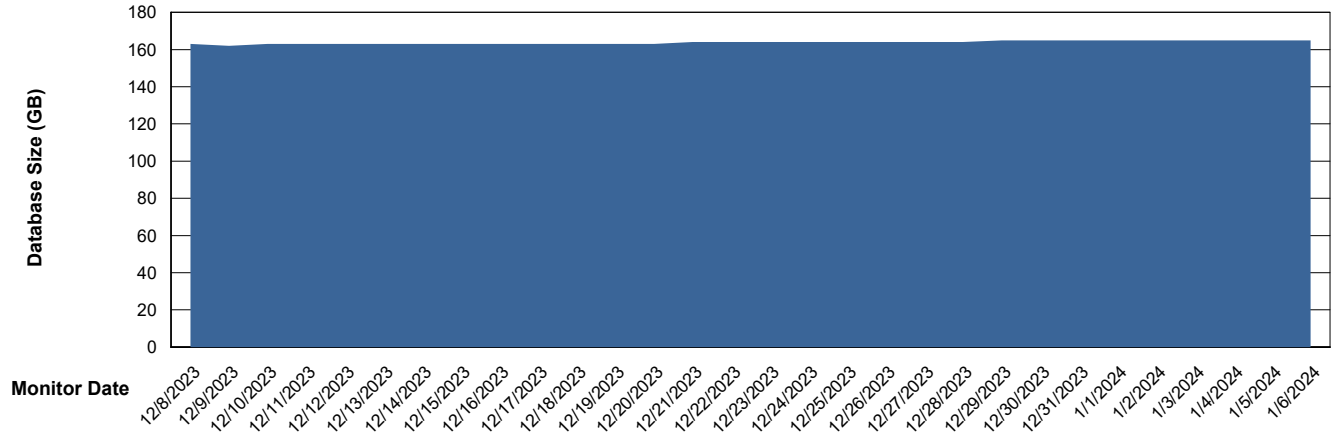

DATABASE SIZE ELI_PRD_FRASEQXPRDDB04_ABS1

Database growth over last month