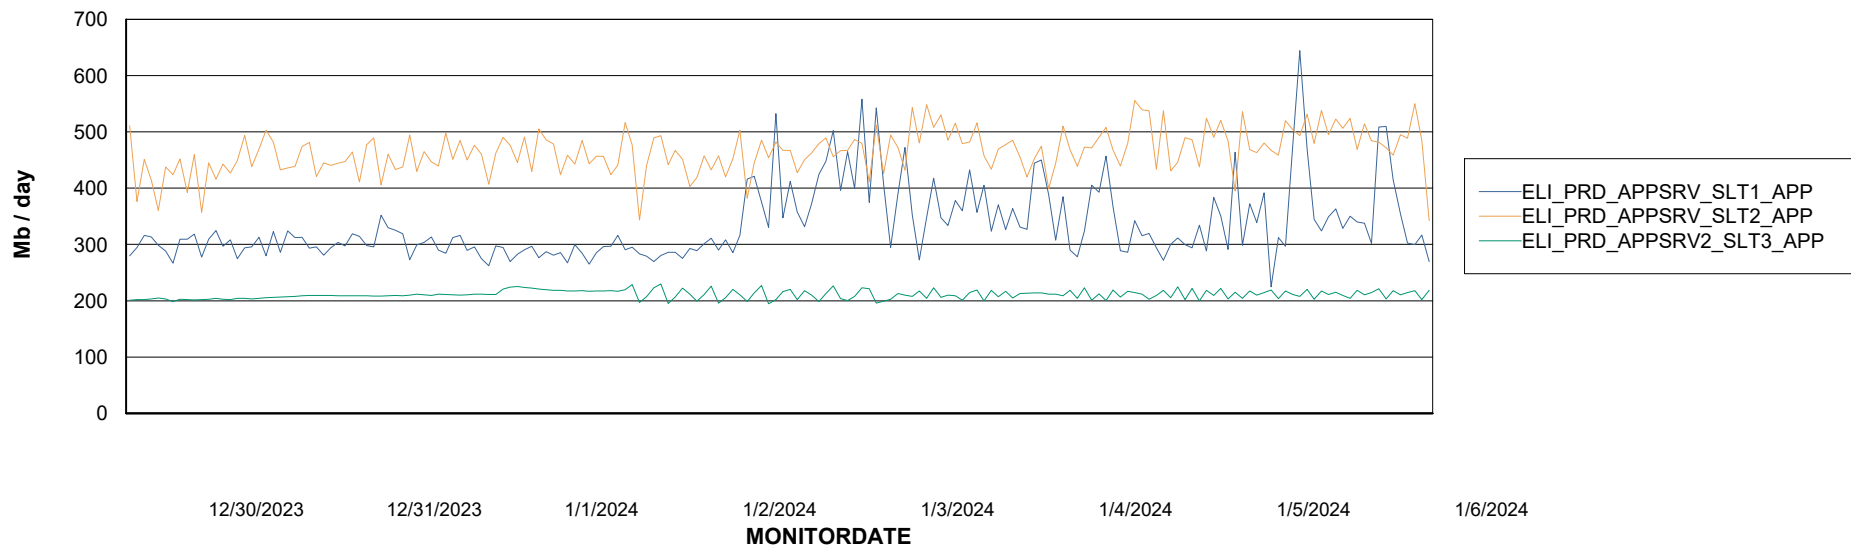

ABSSolute Application Server Services

Avg memory used per ABS Server Service