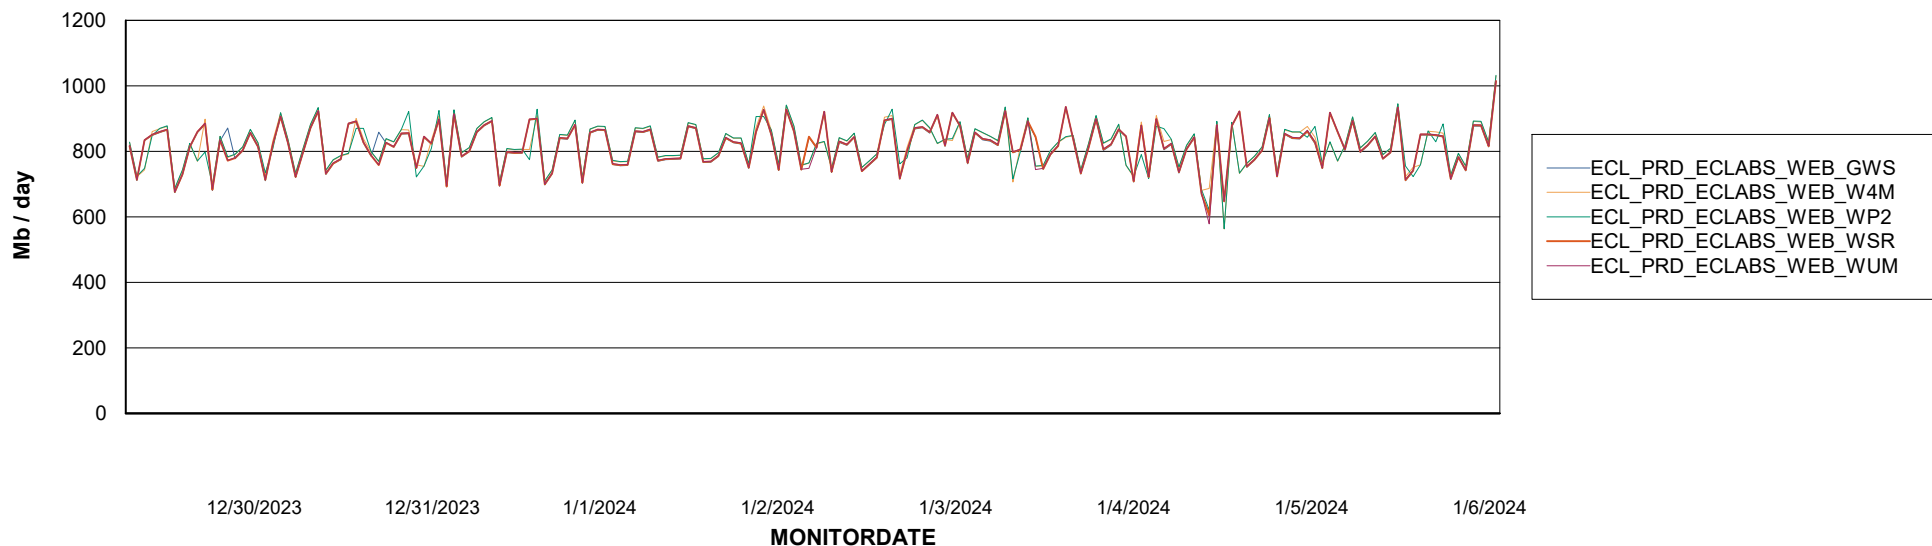

ABSSolute Web Component Services

Avg memory used per ABS Web component