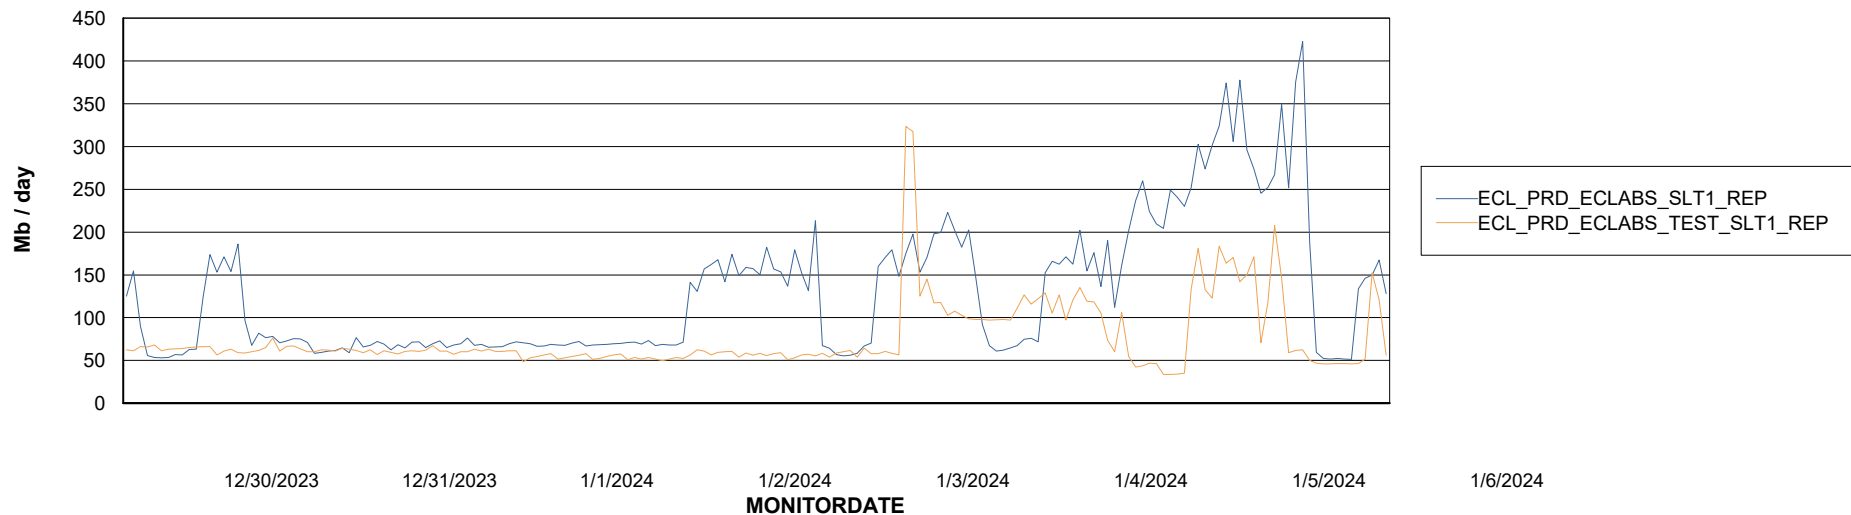

Avg memory used per ABS Server Service

Avg users per day per ABS server

Weekly SLA Customer Report

Customer ECL_Production
Database ID 156

ABSSolute Application ReportServer Services

Avg memory used per ReportServer Service

Weekly SLA Customer Report

Customer ECL_Production
Database ID 156

ABSSolute Web Component Services

Avg memory used per ABS Web component

Weekly SLA Customer Report

Customer ECL_Production
Database ID 156

Disaster per ABS component