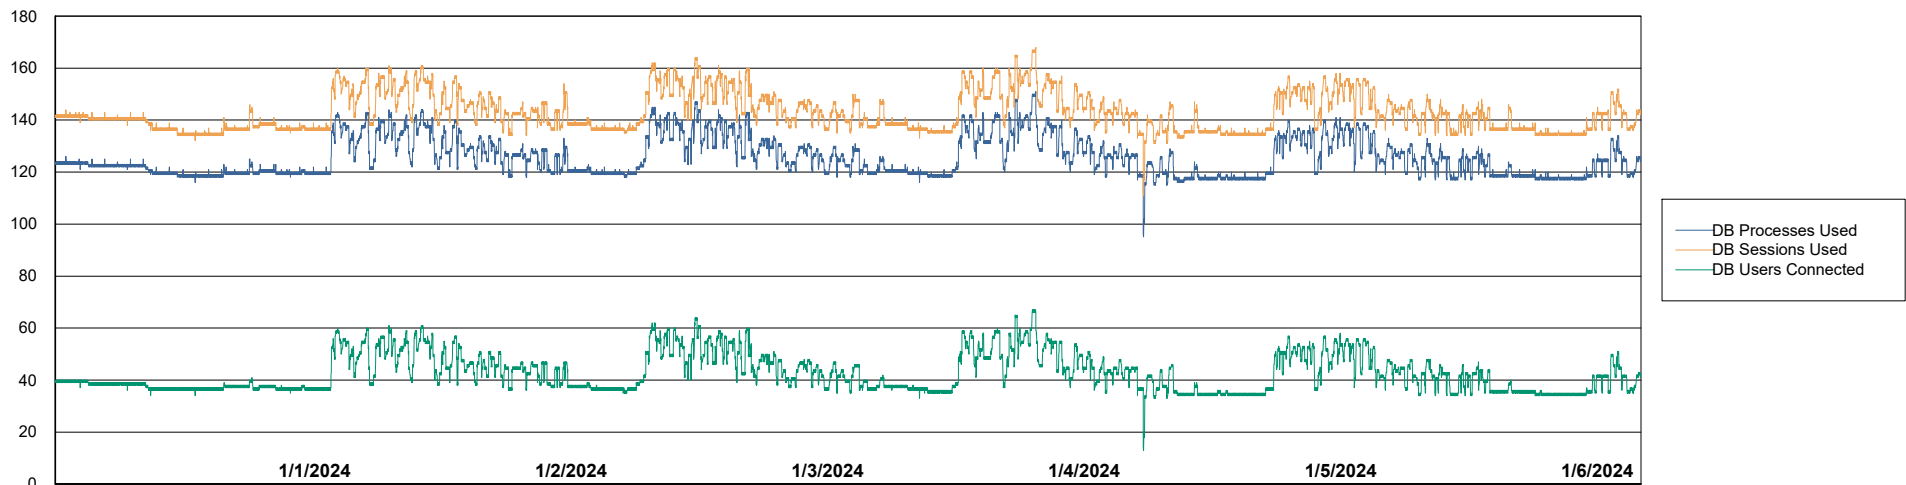

Weekly SLA Customer Report

Customer ECL_Production
Database ID 156

Harddisk Usage ECL_PRD_ECLABS-WEB

	Free disk space on C: (%)	Total disk space on C: (Gb)	Used disk space on C: (Gb)
1/6/2024	52	99	48
1/5/2024	52	99	48
1/4/2024	52	99	48
1/3/2024	52	99	48
1/2/2024	52	99	47
1/1/2024	52	99	47
12/31/2023	52	99	47

Weekly SLA Customer Report

Customer ECL_Production
Database ID 156

Database Performance ECL_PRD_ECLABS_ABS1

Weekly SLA Customer Report

Customer ECL_Production
Database ID 156

Database Performance ECL_PRD_ECLABS-TEST_HSBABS1