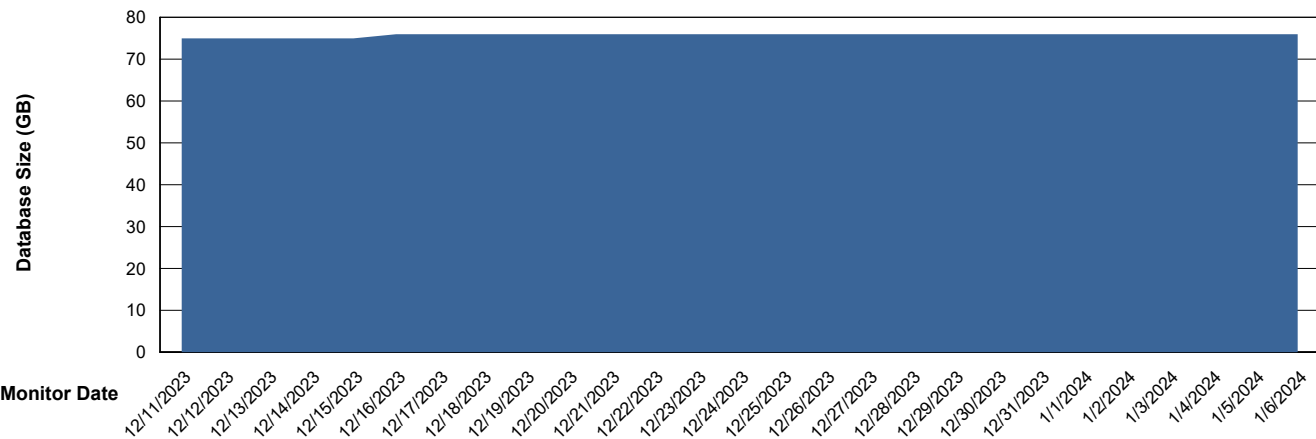

DB Processes Max 1,000

Weekly SLA Customer Report

Customer ECL_Production
 Database ID 156

DATABASE SIZE ECL_PRD_ECLABS_ABS1

Database growth over last month

Database Tablespace ECL_PRD_ECLABS_ABS1

Date	Tablespace Name	Filesize (Gb)	Usedsize (Gb)	Percentage free
1/6/2024	ABSDATA	81	55	32
	INDX	10	6	38
1/5/2024	ABSDATA	81	55	32
	INDX	10	6	38
1/4/2024	ABSDATA	81	55	32
	INDX	10	6	38
1/3/2024	ABSDATA	81	55	32
	INDX	10	6	38
1/2/2024	ABSDATA	81	55	32
	INDX	10	6	38
1/1/2024	ABSDATA	81	55	33
	INDX	10	6	38
12/31/2023	ABSDATA	81	55	33
	INDX	10	6	38

Weekly SLA Customer Report

Customer ECL_Production
Database ID 156

Standby Database Health ECL_Production

Recovery lag for last 7 days

Weekly SLA Customer Report

Customer ECL_Production
Database ID 156

ABSSolute Application Server Services