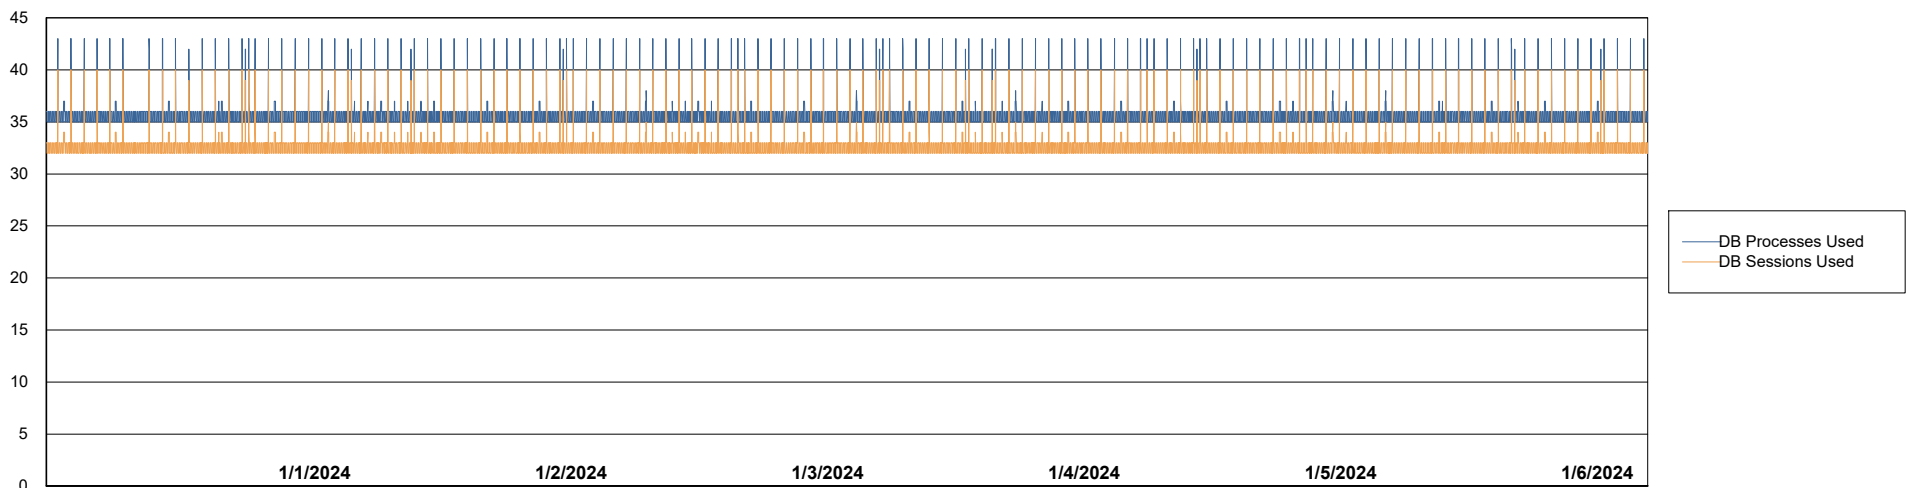

Weekly SLA Customer Report

Customer ECL_Production
Database ID 156

Database Performance ECL_PRD_ECLABS_ABS1

Weekly SLA Customer Report

Customer ECL_Production
Database ID 156

Database Performance ECL_PRD_ECLABS-TEST_HSBABS1

DB Processes Max 1,000

Weekly SLA Customer Report

Customer ECL_Production
 Database ID 156

DATABASE SIZE ECL_PRD_ECLABS_ABS1

Database growth over last month

Database Tablespace ECL_PRD_ECLABS_ABS1

Date	Tablespace Name	Filesize (Gb)	Usedsize (Gb)	Percentage free
1/6/2024	ABSDATA	81	55	32
	INDX	10	6	38
1/5/2024	ABSDATA	81	55	32
	INDX	10	6	38
1/4/2024	ABSDATA	81	55	32
	INDX	10	6	38
1/3/2024	ABSDATA	81	55	32
	INDX	10	6	38
1/2/2024	ABSDATA	81	55	32
	INDX	10	6	38
1/1/2024	ABSDATA	81	55	33
	INDX	10	6	38
12/31/2023	ABSDATA	81	55	33
	INDX	10	6	38