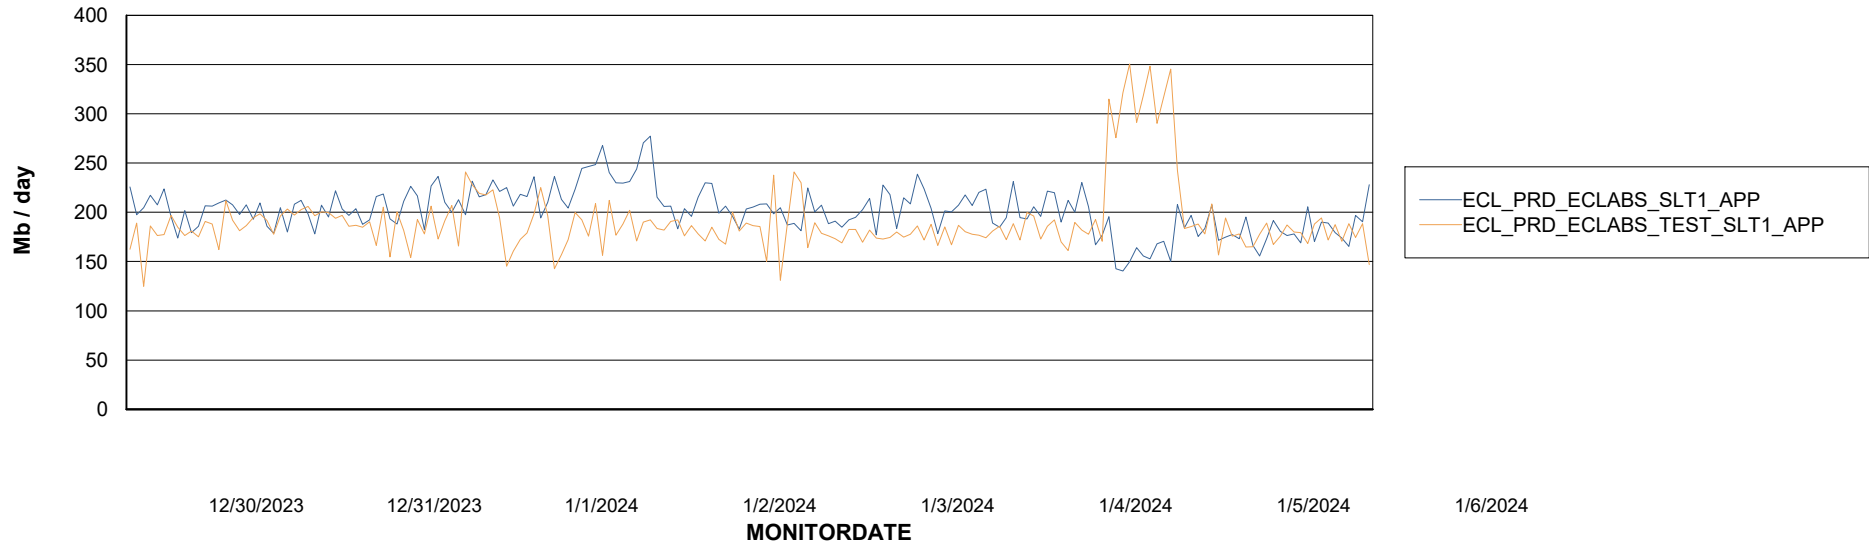

ABSSolute Application Server Services

Avg memory used per ABS Server Service