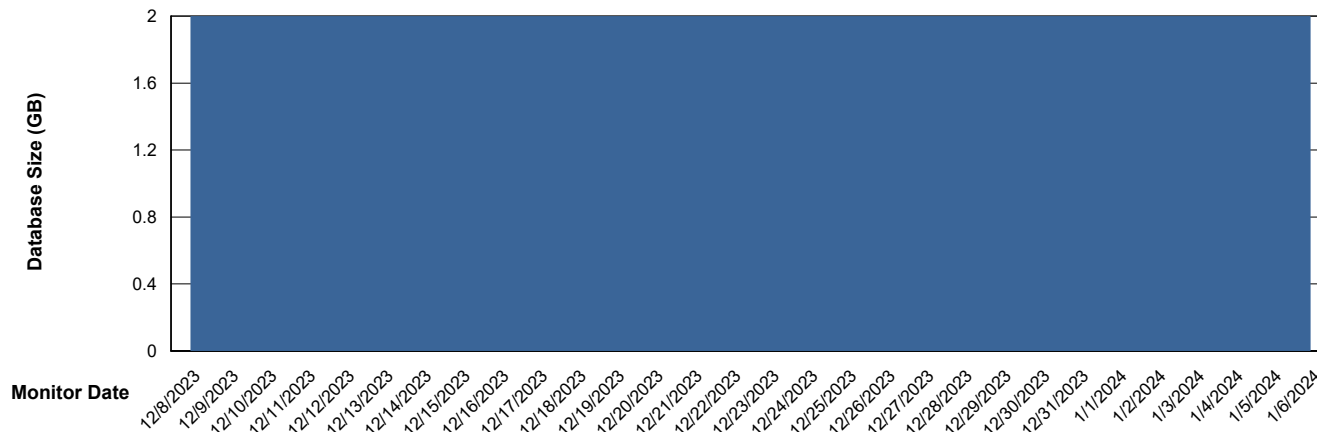

DATABASE SIZE DFD_PRD_S-S-ORACLE01-F_ABS1

Database growth over last month