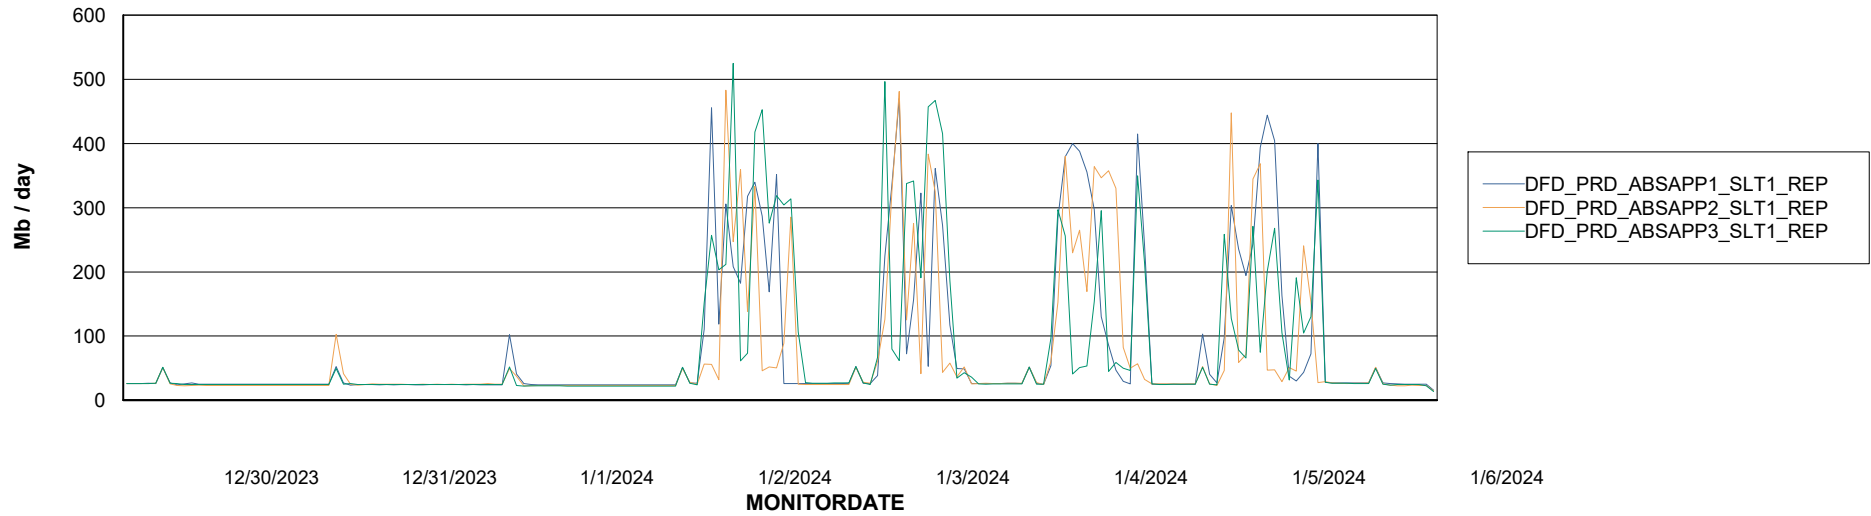

ABSSolute Application ReportServer Services

Avg memory used per ReportServer Service