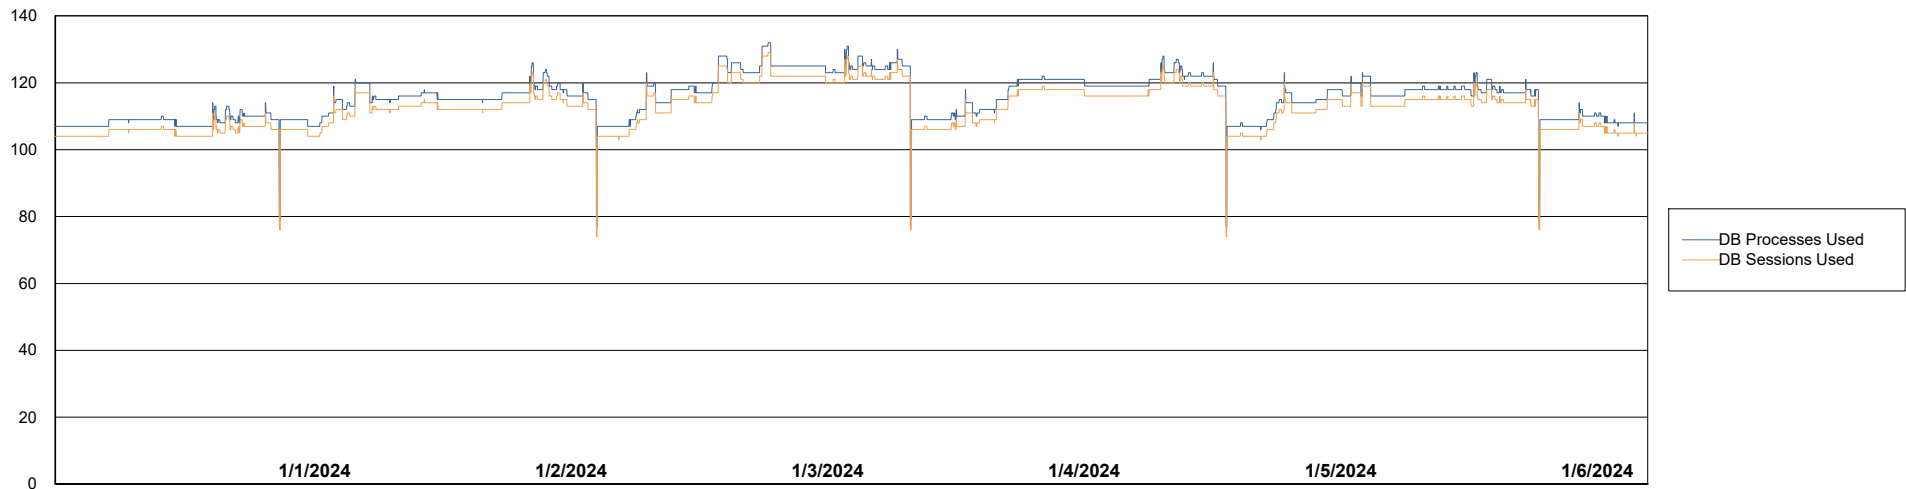

Database Performance DFD_PRD_S-S-ORACLE01-F_ABS1

DB Processes Max 4
DB Processes Max 600