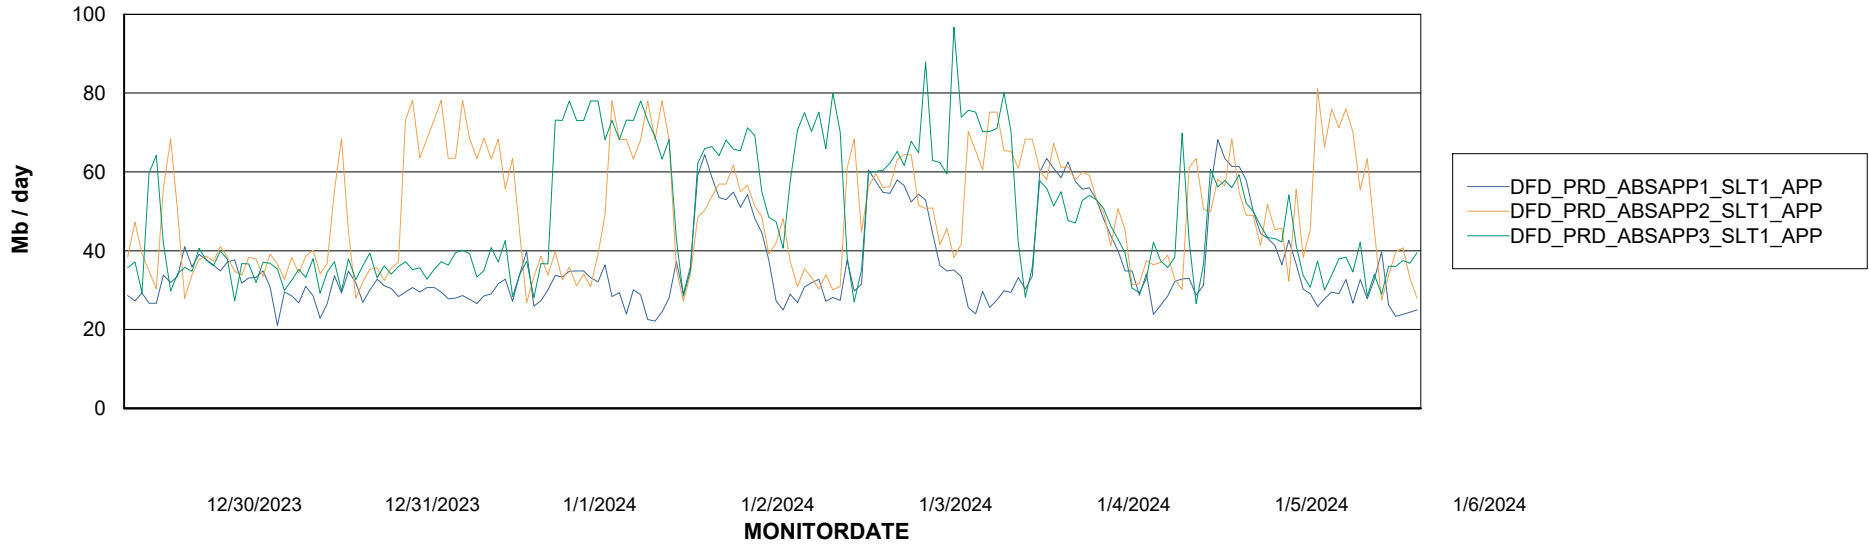

ABSSolute Application Server Services

Avg memory used per ABS Server Service