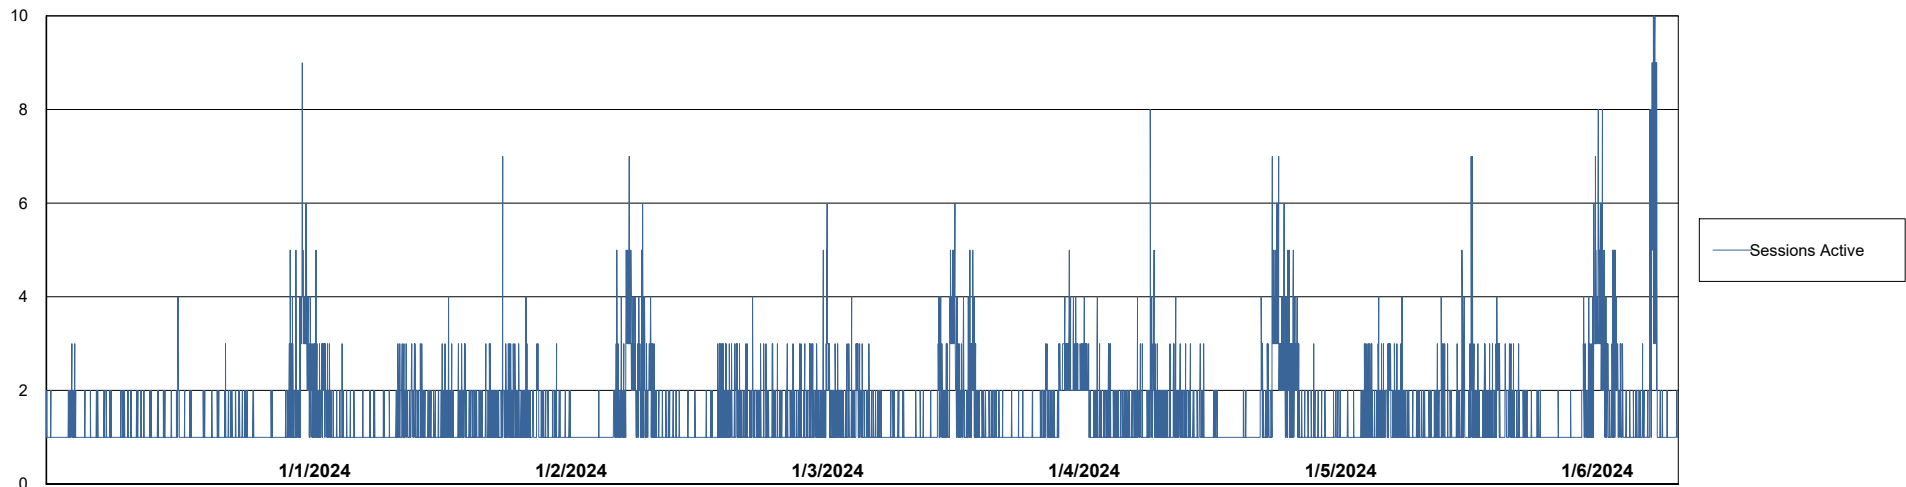

Weekly SLA Customer Report

Customer CUS_Production (24/7)
Database ID 131

Harddisk Usage CUS_PRD_ABSWEBPROD

	Free disk space on C: (%)	Total disk space on C: (Gb)	Used disk space on C: (Gb)
1/6/2024	89	199	22
1/5/2024	89	199	22
1/4/2024	89	199	22
1/3/2024	89	199	22
1/2/2024	89	199	22
1/1/2024	89	199	22
12/31/2023	89	199	22

Weekly SLA Customer Report

Customer CUS_Production (24/7)
Database ID 131

Database Performance CUS_PRD_ABSDB1_ABS1

Weekly SLA Customer Report

Customer CUS_Production (24/7)
Database ID 131

Database Performance CUS_PRD_ABSDB2_HSBABS1