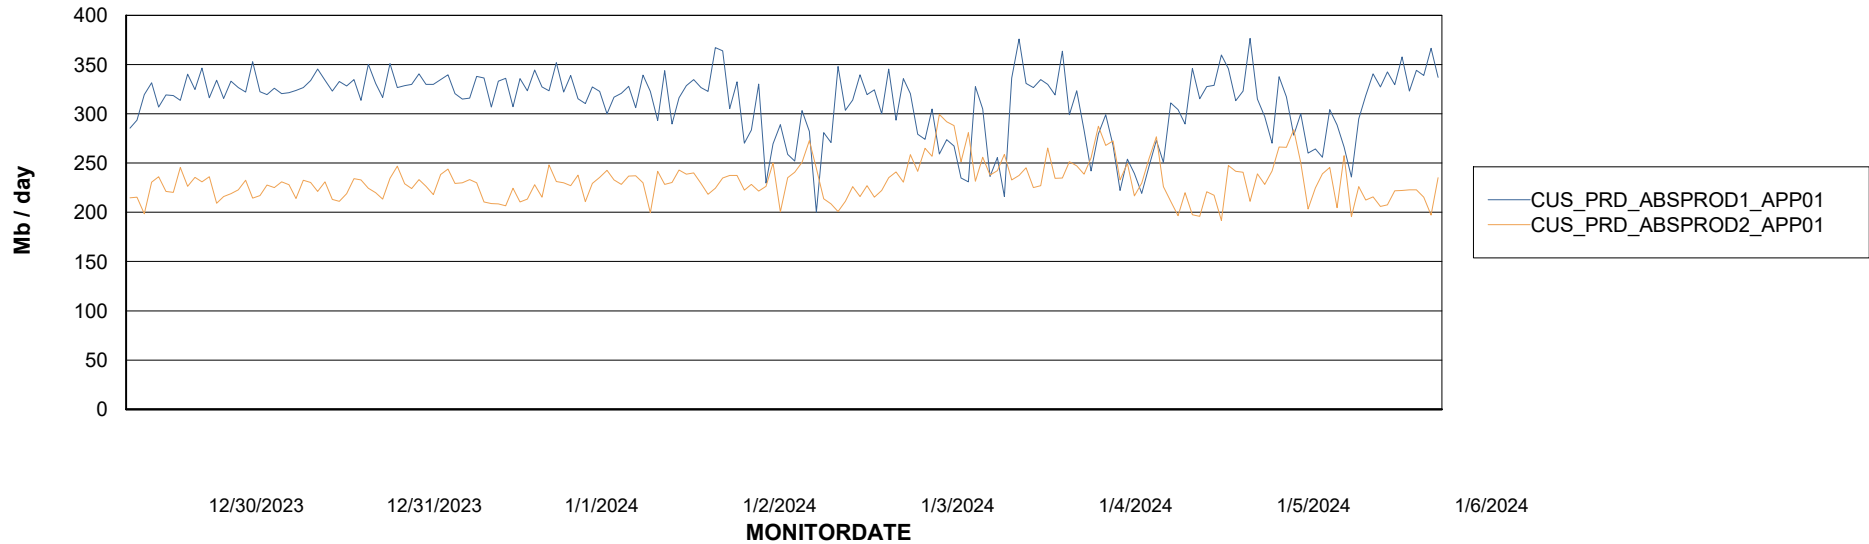

ABSSolute Application Server Services

Avg memory used per ABS Server Service