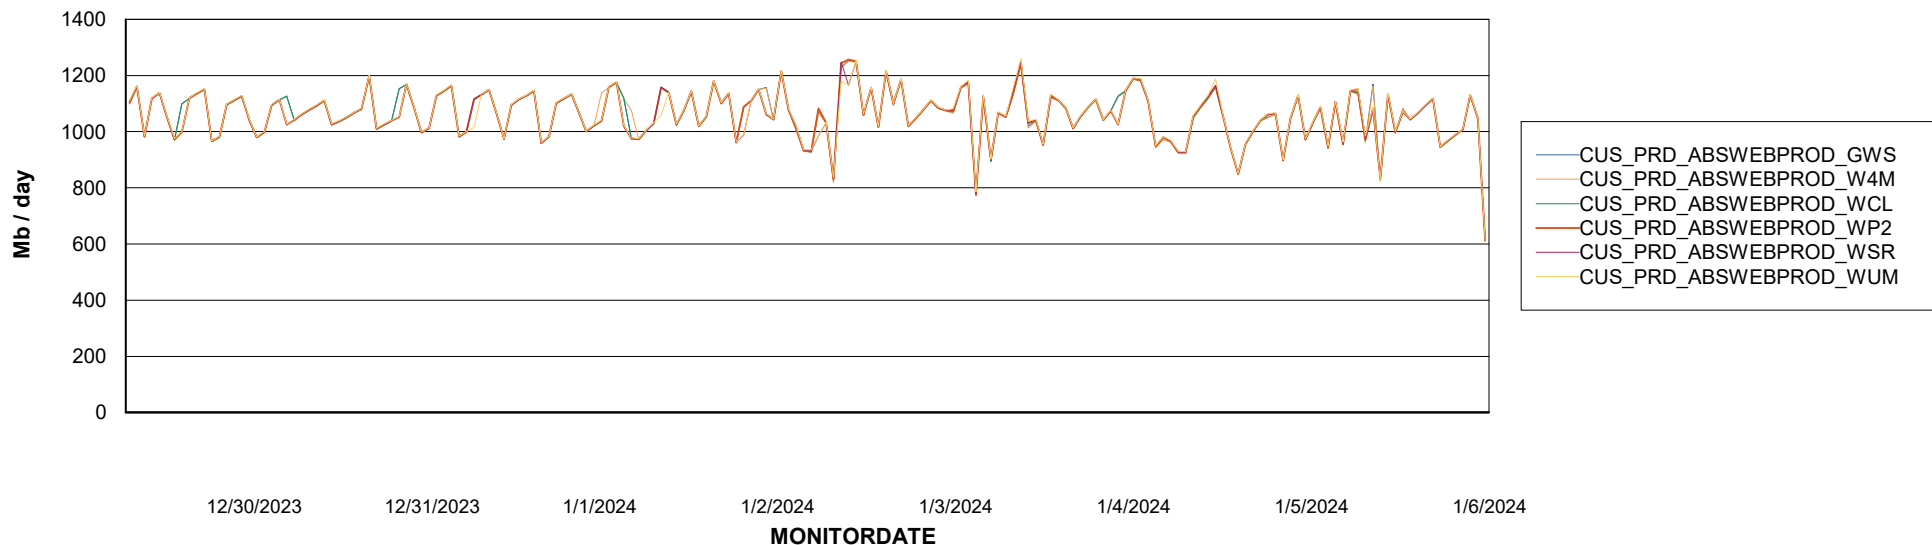

Avg memory used per ReportServer Service

Weekly SLA Customer Report

Customer CUS_Production (24/7)
Database ID 131

ABSSolute Web Component Services

Avg memory used per ABS Web component

Weekly SLA Customer Report