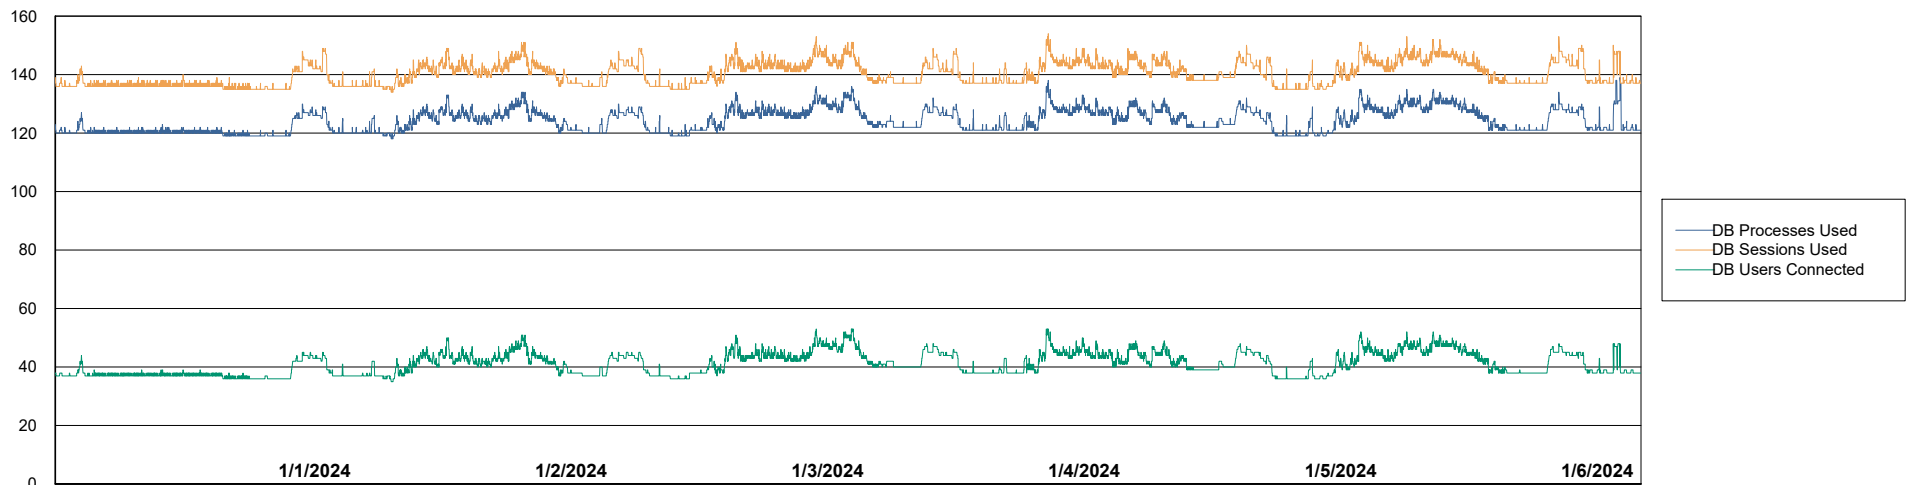

Weekly SLA Customer Report

Customer CUS_Production (24/7)
Database ID 131

Harddisk Usage CUS_PRD_ABSWEBPROD

	Free disk space on C: (%)	Total disk space on C: (Gb)	Used disk space on C: (Gb)
1/6/2024	89	199	22
1/5/2024	89	199	22
1/4/2024	89	199	22
1/3/2024	89	199	22
1/2/2024	89	199	22
1/1/2024	89	199	22
12/31/2023	89	199	22

Weekly SLA Customer Report

Customer CUS_Production (24/7)
Database ID 131

Database Performance CUS_PRD_ABSDB1_ABS1

Weekly SLA Customer Report

Customer CUS_Production (24/7)
Database ID 131

Database Performance CUS_PRD_ABSDB2_HSBABS1