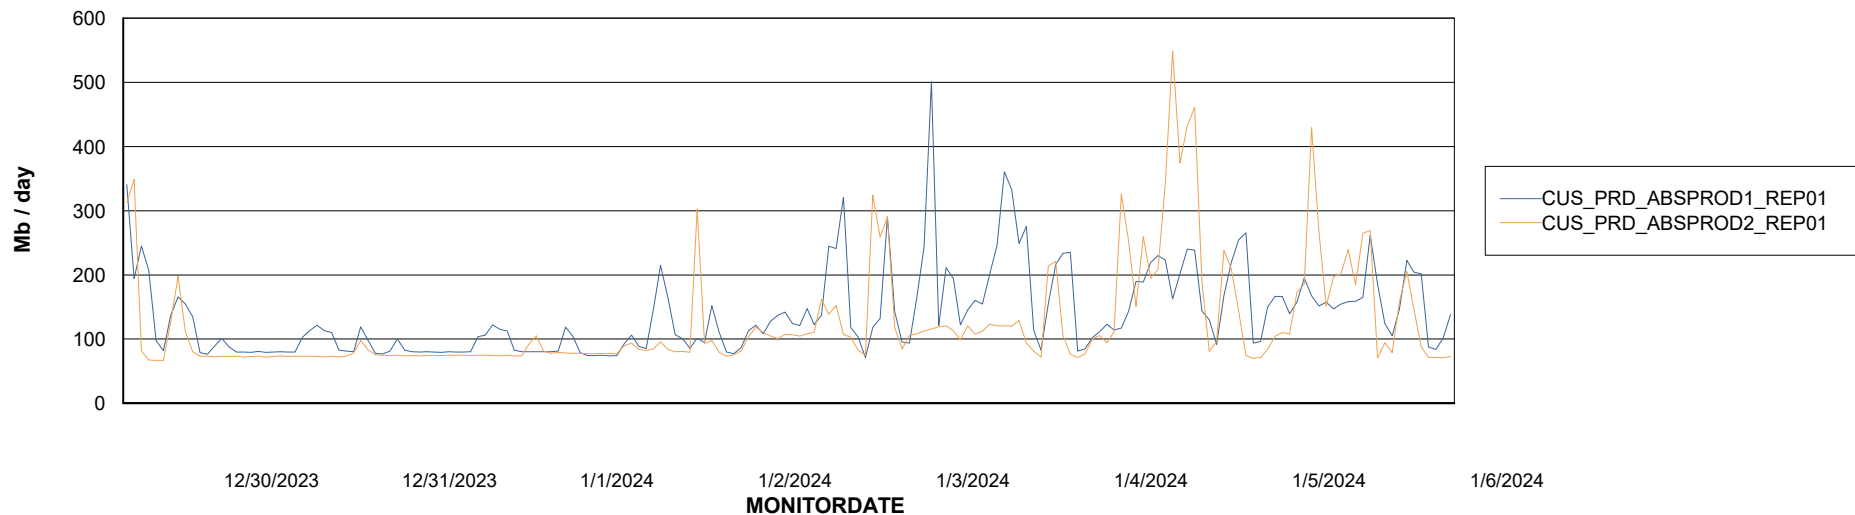

ABSSolute Application ReportServer Services

Avg memory used per ReportServer Service