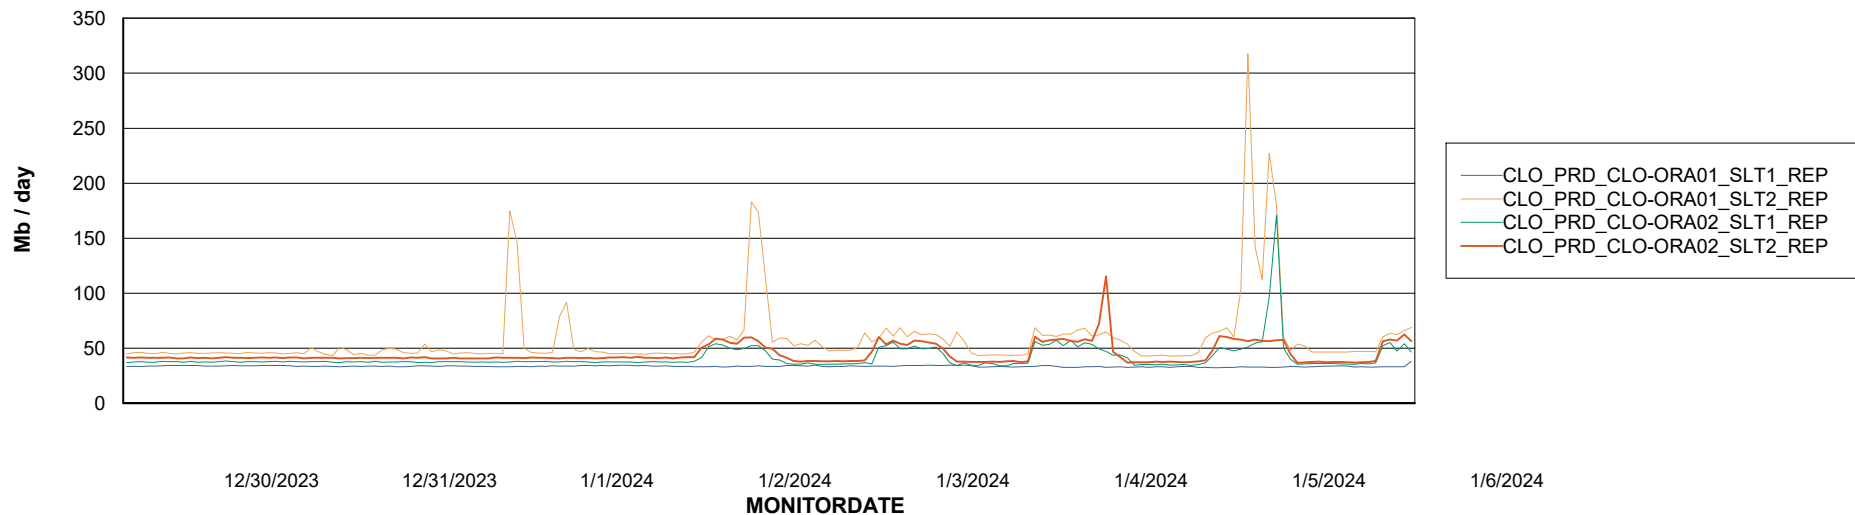

ABSSolute Application ReportServer Services

Avg memory used per ReportServer Service