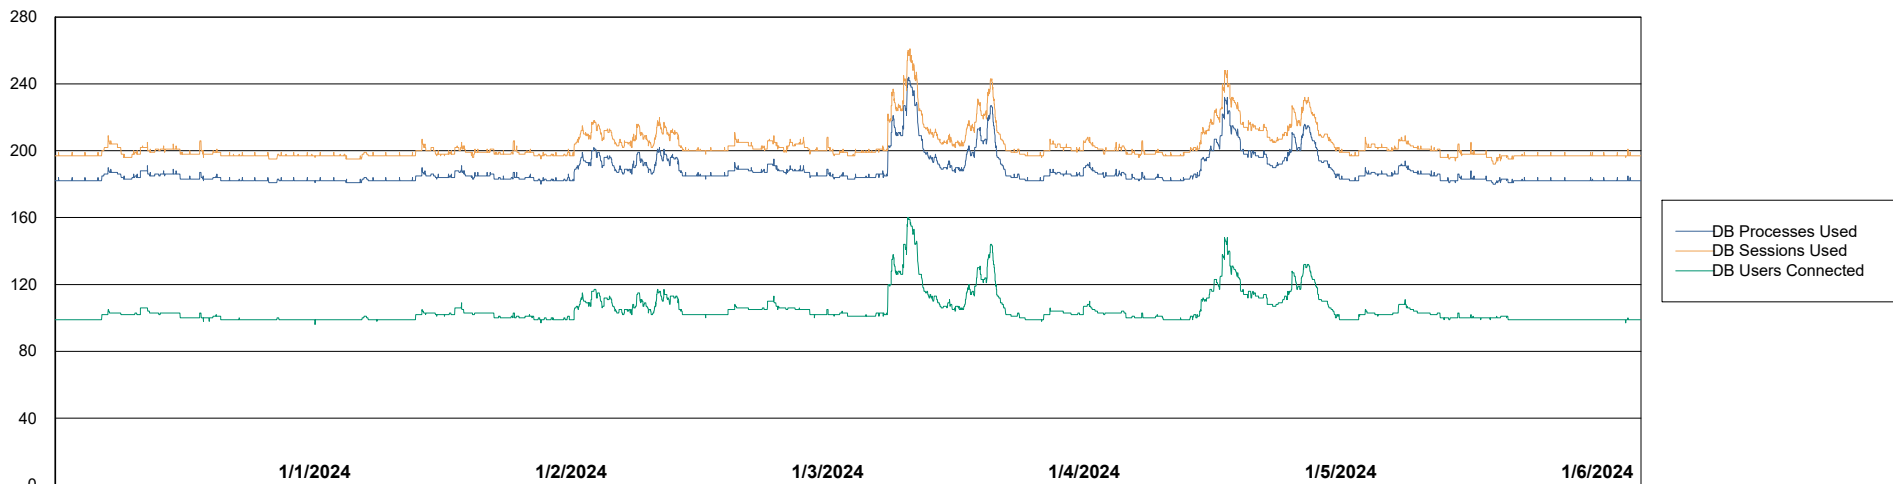

Weekly SLA Customer Report

Customer AUJ_Production
Database ID 185

Database Performance AUJ_BI2_DB

Weekly SLA Customer Report

Customer AUJ_Production
Database ID 185

Database Performance AUJ_DB2_Primary

Weekly SLA Customer Report