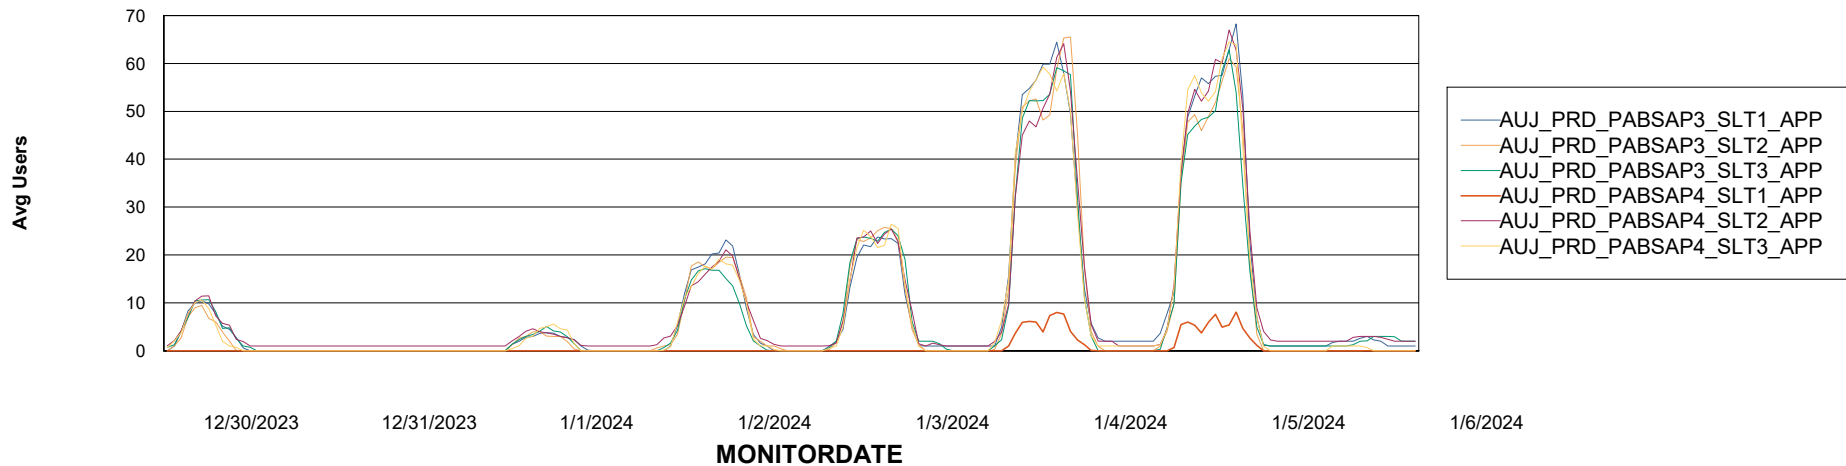

Weekly SLA Customer Report

Customer AUJ_Production
Database ID 185

ABSSolute Application Server Services

Avg memory used per ABS Server Service

Avg users per day per ABS server

Weekly SLA Customer Report

Customer AUJ_Production
Database ID 185