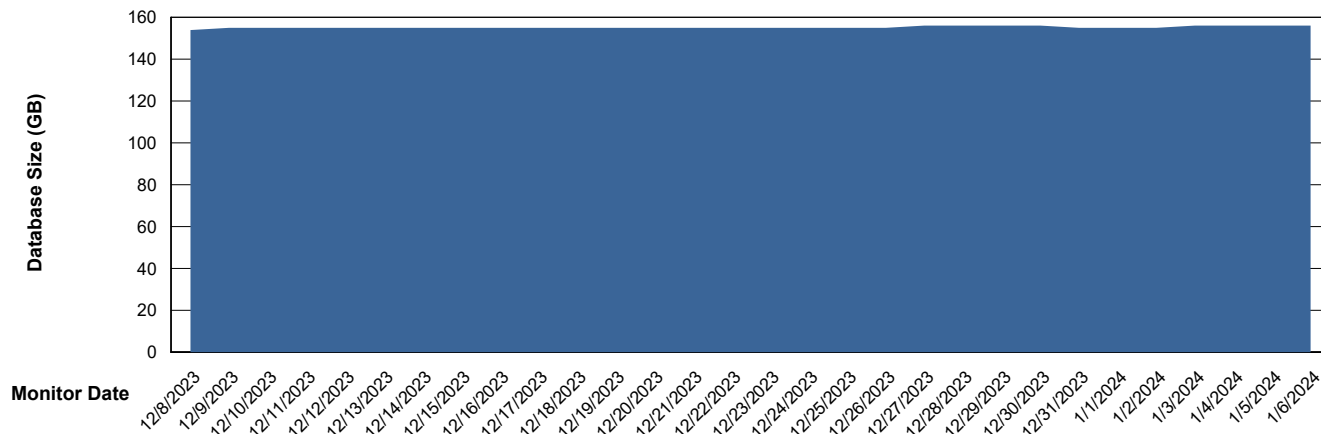

Weekly SLA Customer Report

Customer AUJ_Production
Database ID 185

Database Performance AUJ_BI2_DB

Weekly SLA Customer Report

Customer AUJ_Production
Database ID 185

Database Performance AUJ_DB2_Primary

Weekly SLA Customer Report

Customer AUJ_Production
Database ID 185

DATABASE SIZE AUJ_BI2_DB

Database growth over last month

DATABASE SIZE AUJ_DB2_Primary

Database growth over last month

Weekly SLA Customer Report

Customer AUJ_Production
 Database ID 185