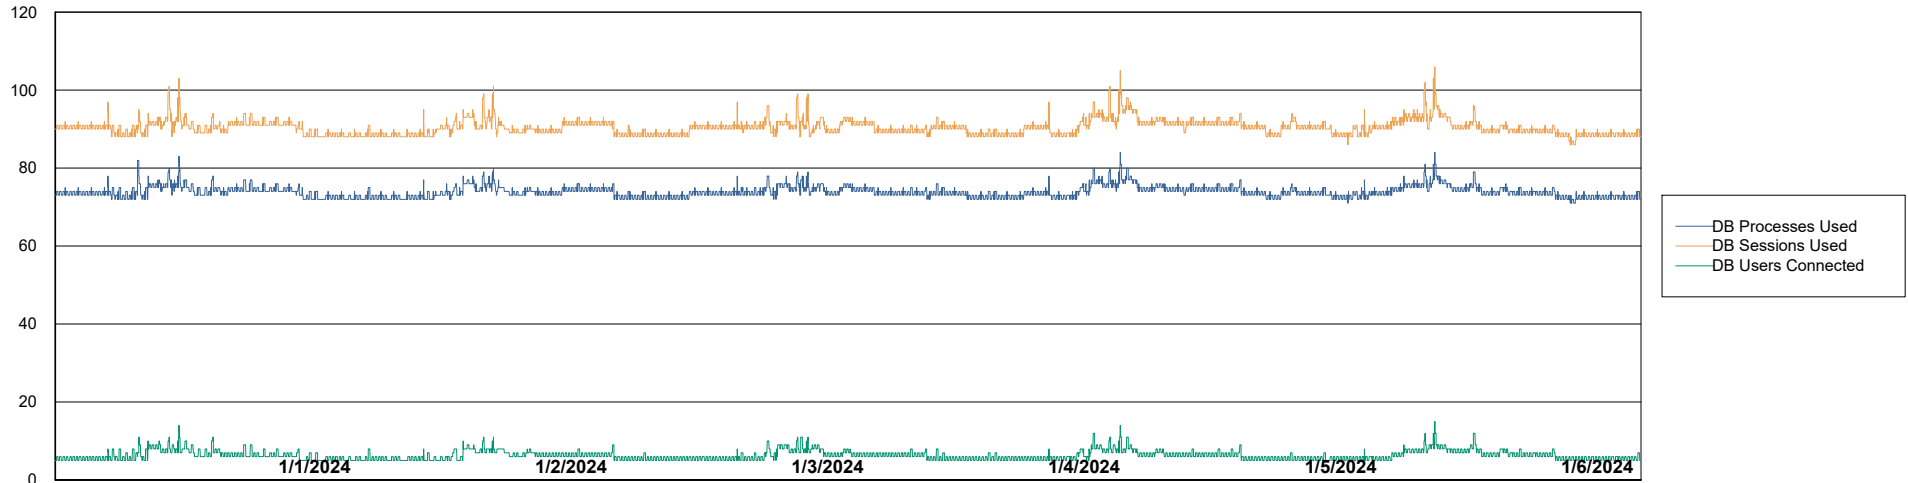

Weekly SLA Customer Report

Customer AUJ_Production
 Database ID 185

Harddisk Usage AUJ_PRD_PABSWEB1

	Free disk space on / (%)	Total disk space on / (Gb)	Used disk space on / (Gb)	Free disk space on /abs (%)	Total disk space on /abs (Gb)	Used disk space on /abs (Gb)	Free disk space on /boot (%)	Total disk space on /boot (Gb)	Used disk space on /boot (Gb)	Free disk space on /tmp (%)
1/6/2024	78	40	9	99	60	1	66	1	0	99
1/5/2024	78	40	9	99	60	1	66	1	0	99
1/4/2024	78	40	9	99	60	1	66	1	0	99
1/3/2024	78	40	9	99	60	1	66	1	0	99
1/2/2024	78	40	9	99	60	1	66	1	0	99
1/1/2024	78	40	9	99	60	1	66	1	0	99
12/31/2023	78	40	9	99	60	1	66	1	0	99

Weekly SLA Customer Report

Customer AUJ_Production
Database ID 185

Database Performance AUJ_BI2_DB

Weekly SLA Customer Report

Customer AUJ_Production
Database ID 185

Database Performance AUJ_DB2_Primary

Weekly SLA Customer Report