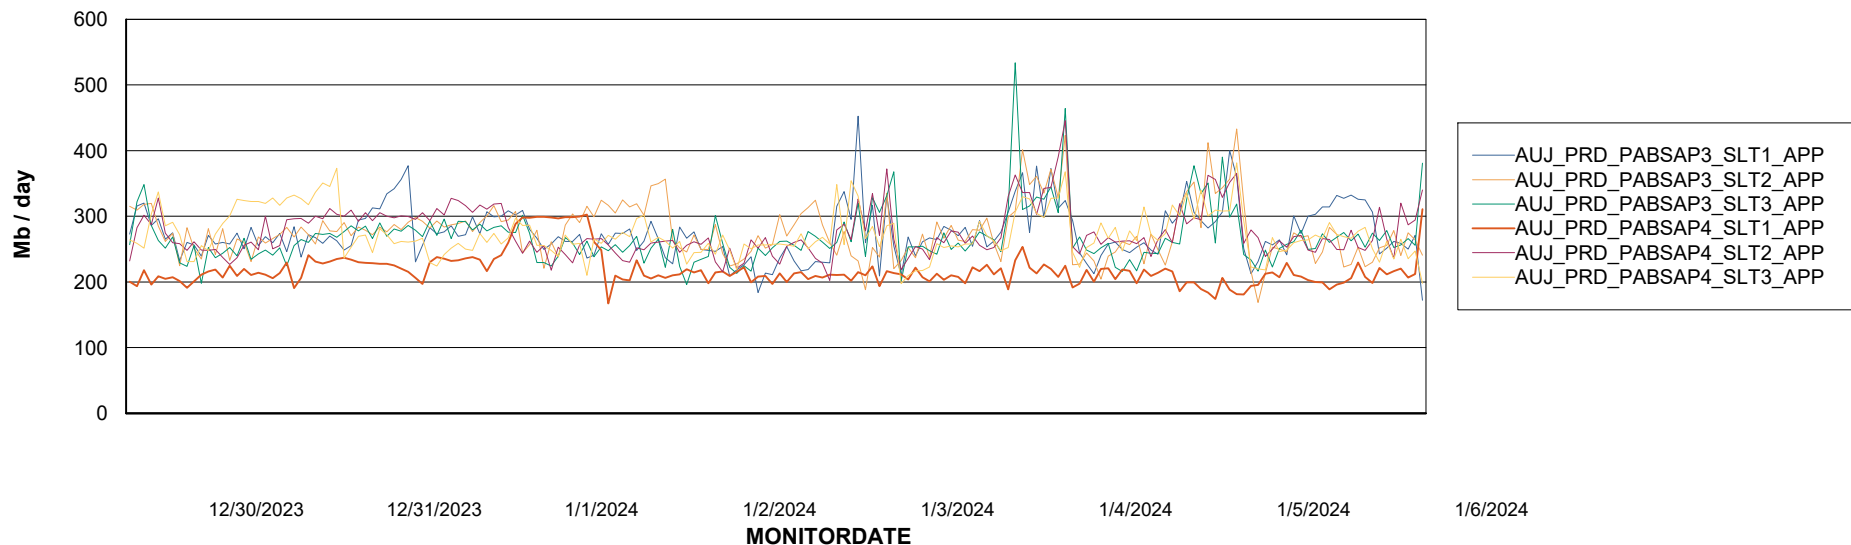

ABSSolute Application Server Services

Avg memory used per ABS Server Service