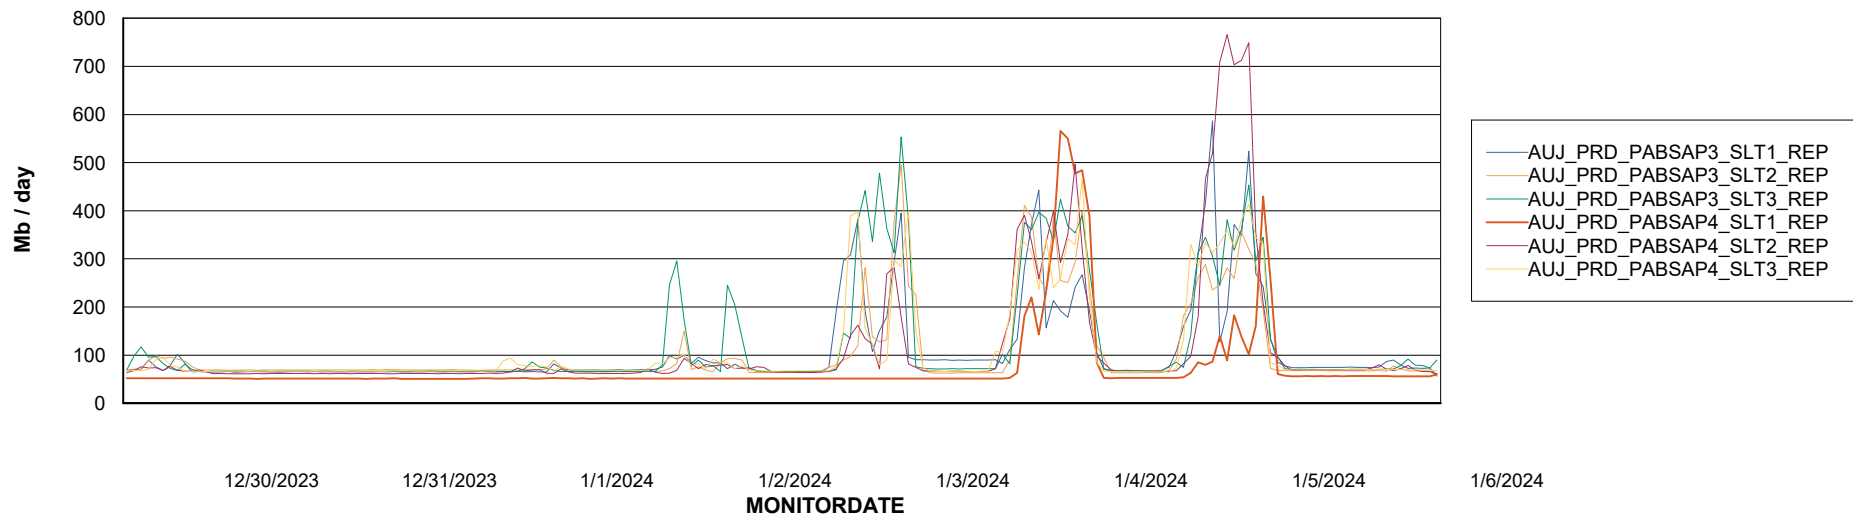

ABSSolute Application ReportServer Services

Avg memory used per ReportServer Service