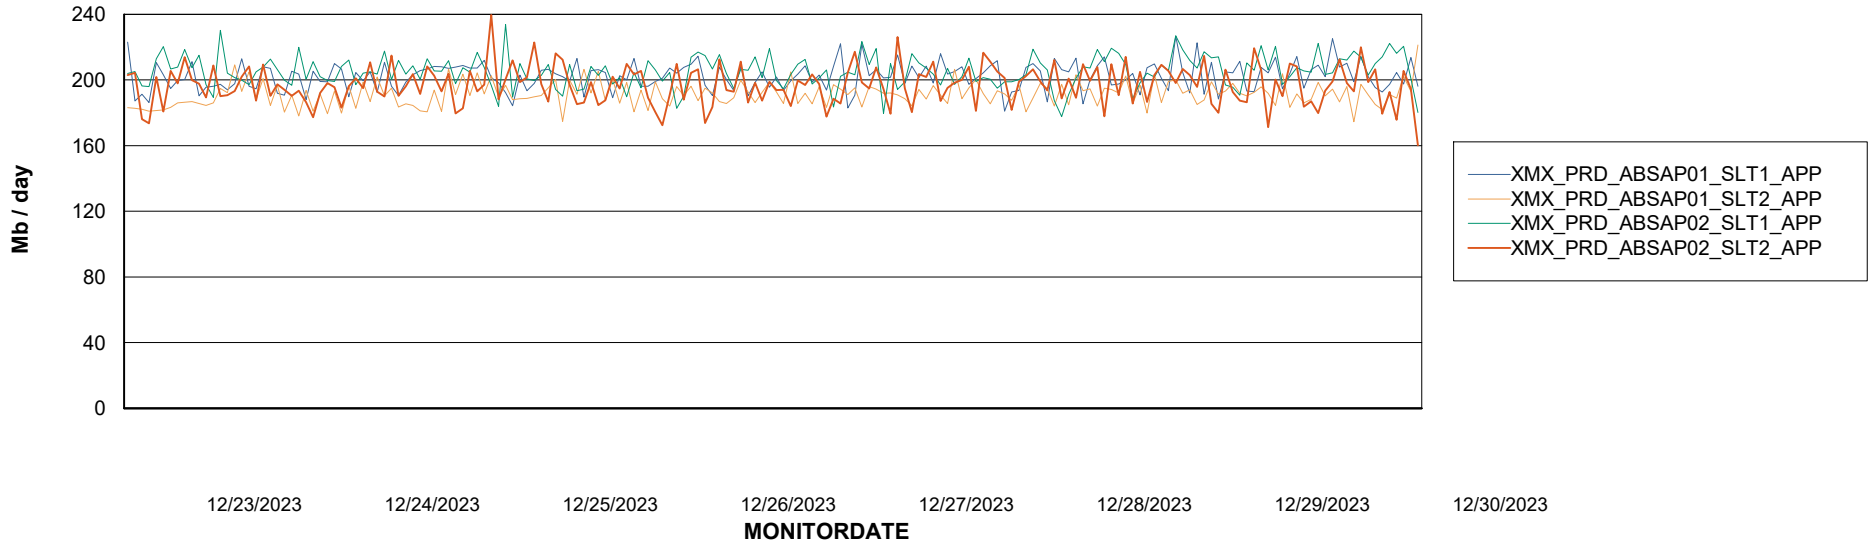

Database Tablespace XMX_PROD_ABSDB01_PRDB_ABS1

Date	Tablespace Name	Filesize (Gb)	Usedsize (Gb)	Percentage free
12/30/2023	ABSDATA	4	3	21
	INDX	8	0	100
12/29/2023	ABSDATA	4	3	21
	INDX	8	0	100
12/28/2023	ABSDATA	4	3	22
	INDX	8	0	100
12/27/2023	ABSDATA	4	3	23
	INDX	8	0	100
12/26/2023	ABSDATA	4	3	24
	INDX	8	0	100
12/25/2023	ABSDATA	4	3	24
	INDX	8	0	100
12/24/2023	ABSDATA	4	3	25
	INDX	8	0	100

Weekly SLA Customer Report

Customer XMX Production (24/7)
Database ID 146

ABSSolute Application Server Services

Avg memory used per ABS Server Service

Avg users per day per ABS server

Weekly SLA Customer Report