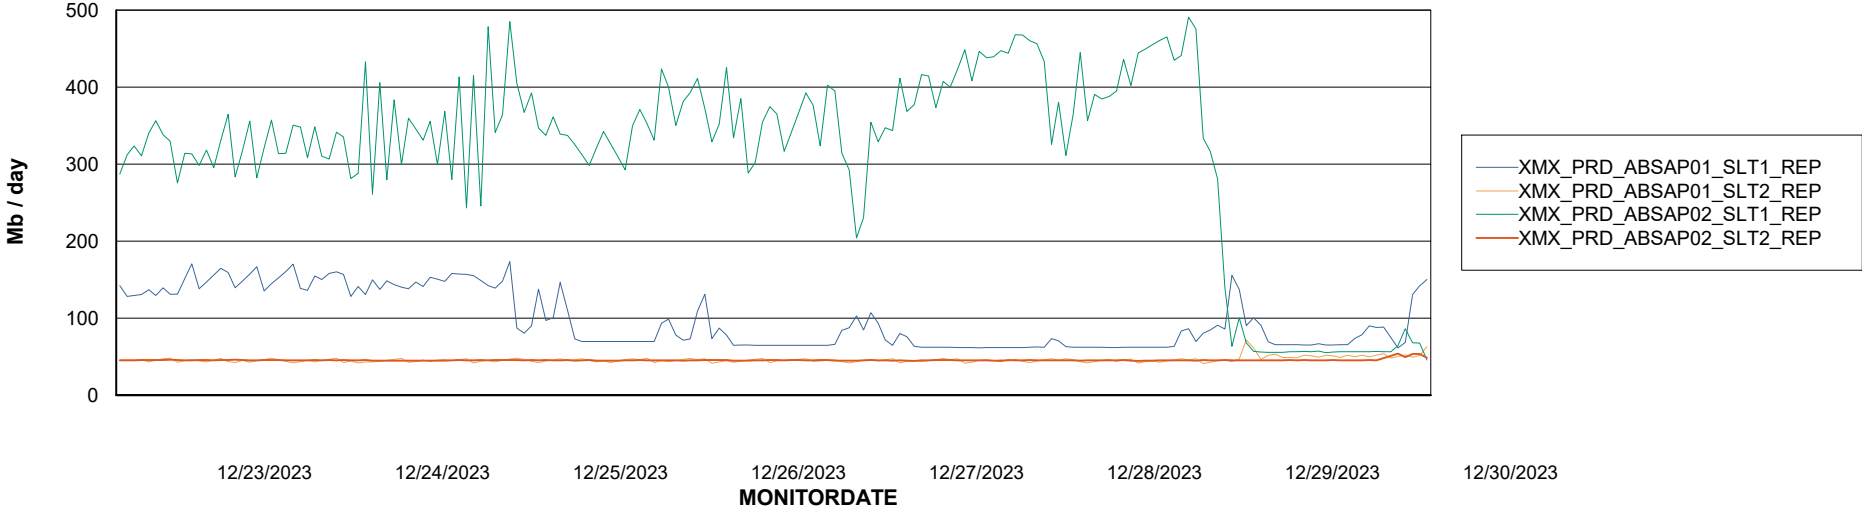

Weekly SLA Customer Report

Customer XMX Production (24/7)
Database ID 146

ABSSolute Application Server Services

Avg memory used per ABS Server Service

Avg users per day per ABS server

Weekly SLA Customer Report

Customer XMX Production (24/7)
Database ID 146

ABSSolute Application ReportServer Services

Avg memory used per ReportServer Service

Weekly SLA Customer Report

Customer XMX Production (24/7)
Database ID 146