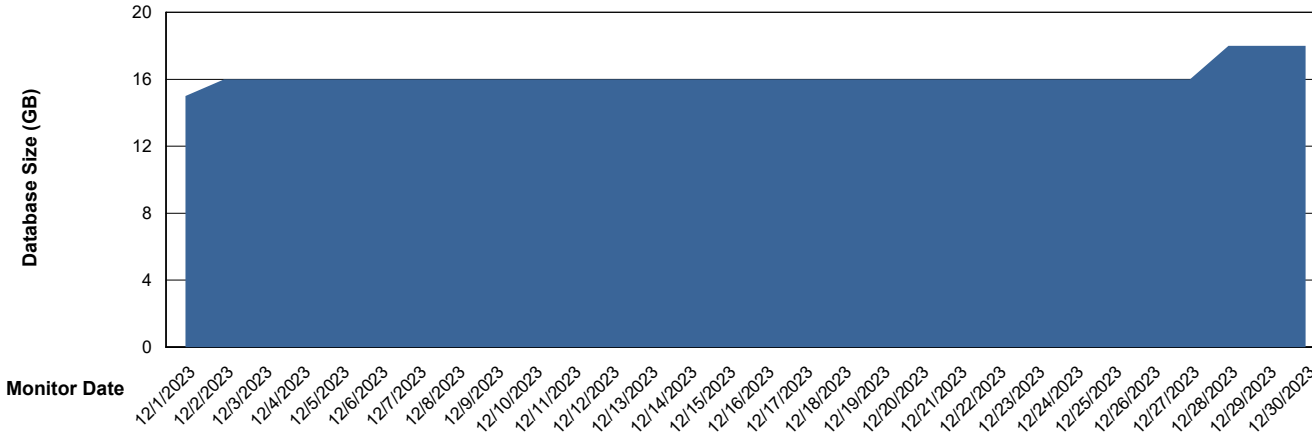

Weekly SLA Customer Report

Customer XMX Production (24/7)
Database ID 146

Database Performance XMX_PROD_ABSDB01_PRDB_ABS1

Weekly SLA Customer Report

Customer XMX Production (24/7)
Database ID 146

Database Performance XMX_PROD_ABSDB02_SBDB_HSBABS1

DB Processes Max 4
DB Processes Max 0
DB Processes Max 1,000

Weekly SLA Customer Report

Customer XMX Production (24/7)
 Database ID 146

DATABASE SIZE XMX_PROD_ABSDB01_PRDB_ABS1

Database growth over last month

Database Tablespace XMX_PROD_ABSDB01_PRDB_ABS1

Date	Tablespace Name	Filesize (Gb)	Usedsize (Gb)	Percentage free
12/30/2023	ABSDATA	4	3	21
	INDX	8	0	100
12/29/2023	ABSDATA	4	3	21
	INDX	8	0	100
12/28/2023	ABSDATA	4	3	22
	INDX	8	0	100
12/27/2023	ABSDATA	4	3	23
	INDX	8	0	100
12/26/2023	ABSDATA	4	3	24
	INDX	8	0	100
12/25/2023	ABSDATA	4	3	24
	INDX	8	0	100
12/24/2023	ABSDATA	4	3	25
	INDX	8	0	100