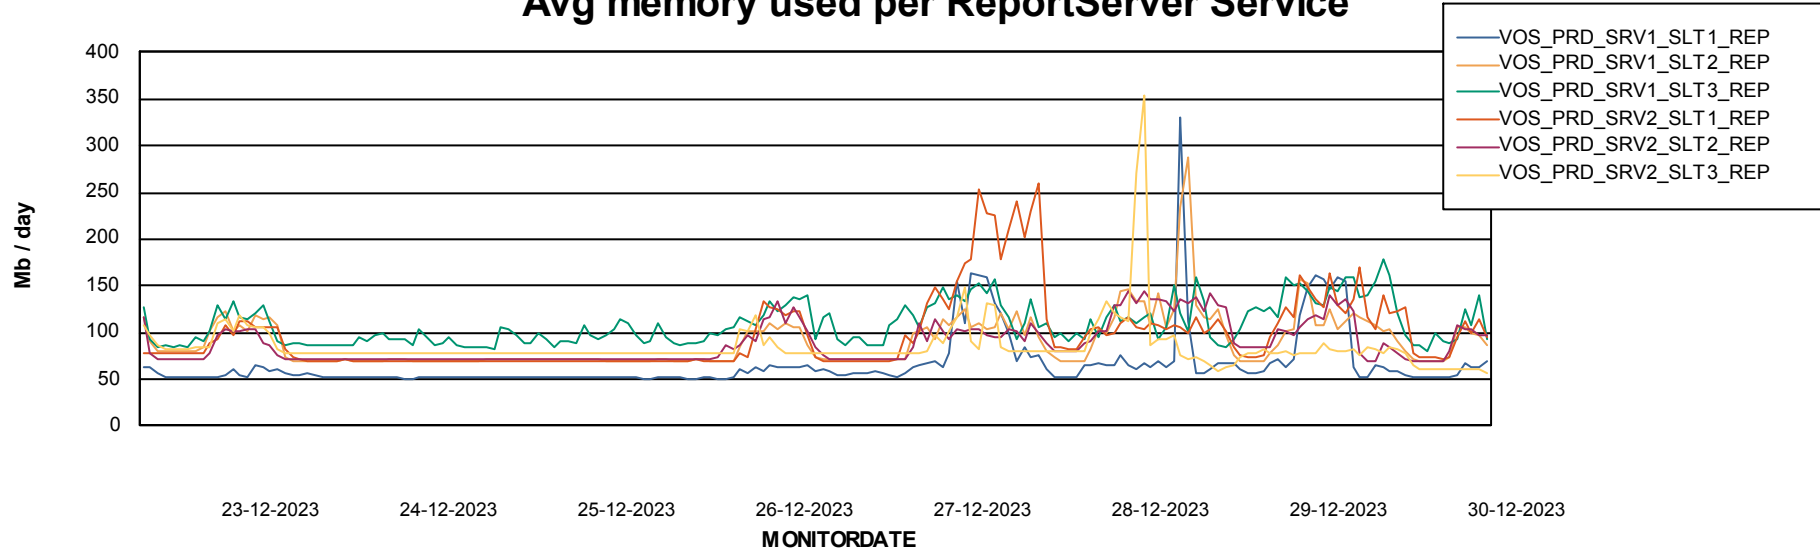

Avg memory used per ABS Server Service

Avg users per day per ABS server

Weekly SLA Customer Report

Customer VOS_Production
Database ID 143

ABSSolute Application ReportServer Services

Avg memory used per ReportServer Service