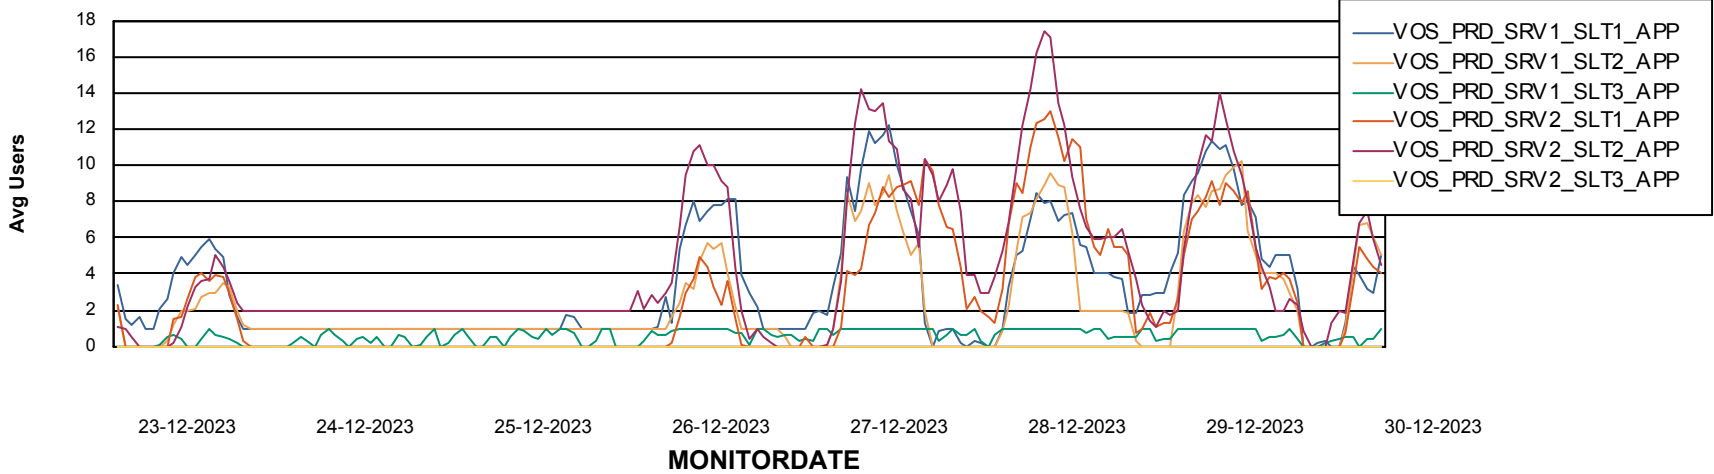

Avg users per day per ABS server