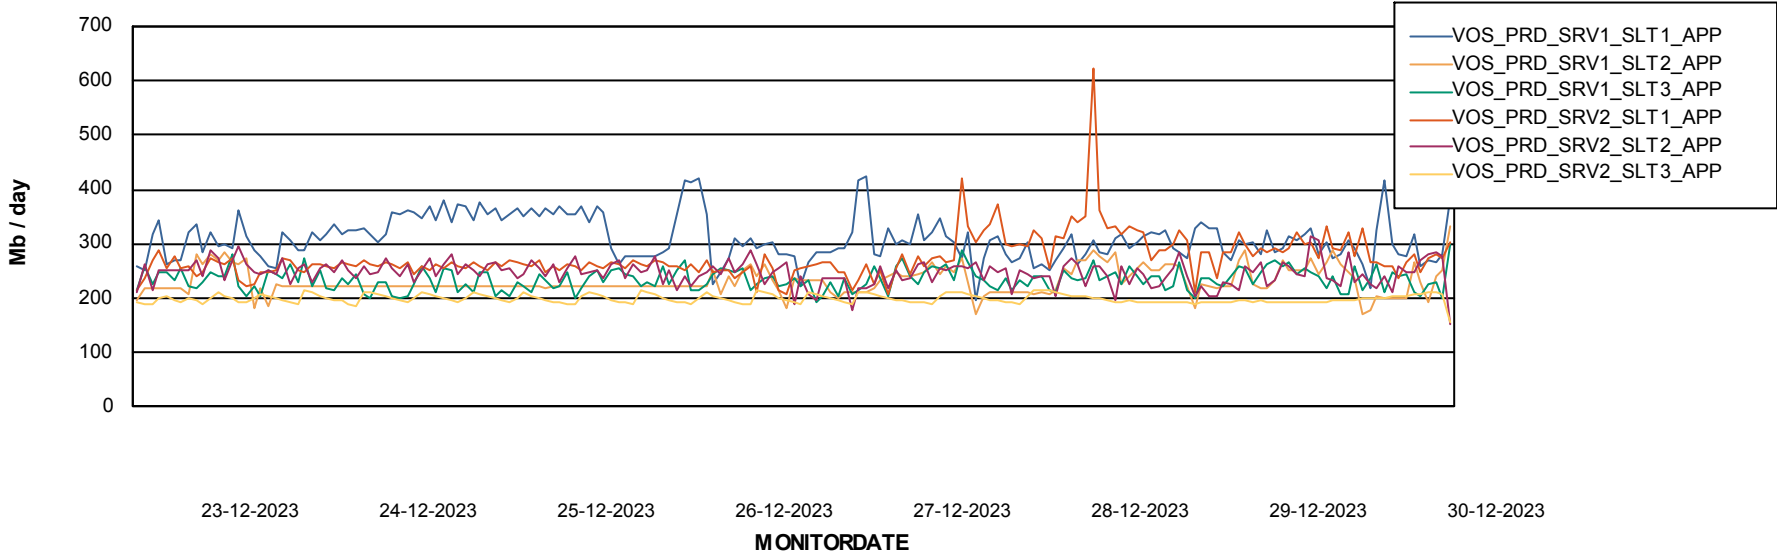

ABSSolute Application Server Services

Avg memory used per ABS Server Service