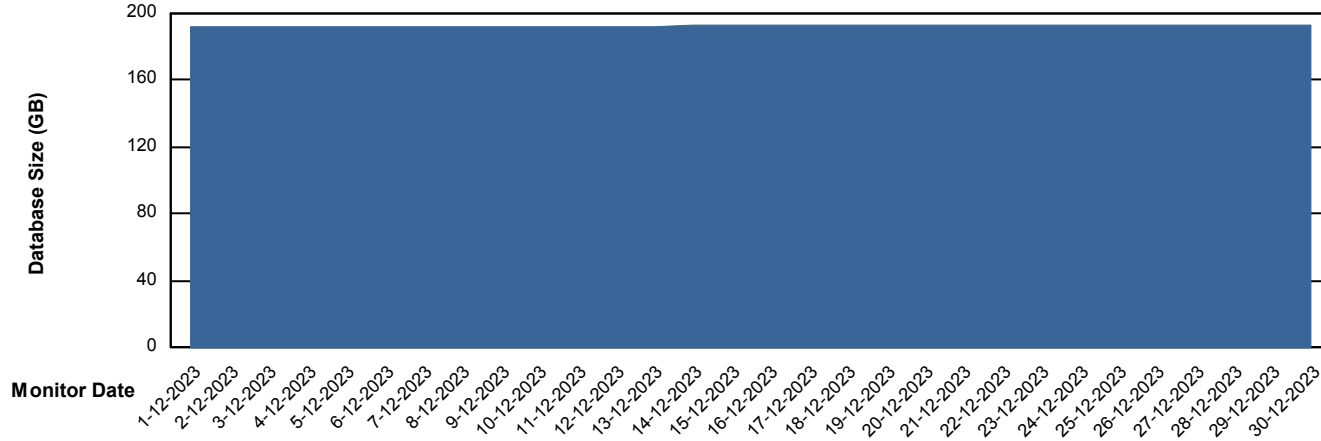

Customer VOS_Production
Database ID 143

Database Performance VOSDB_Standby

DB Processes Max 1,000

Weekly SLA Customer Report

Customer VOS_Production
Database ID 143

DATABASE SIZE VOSDB_BI

Database growth over last month