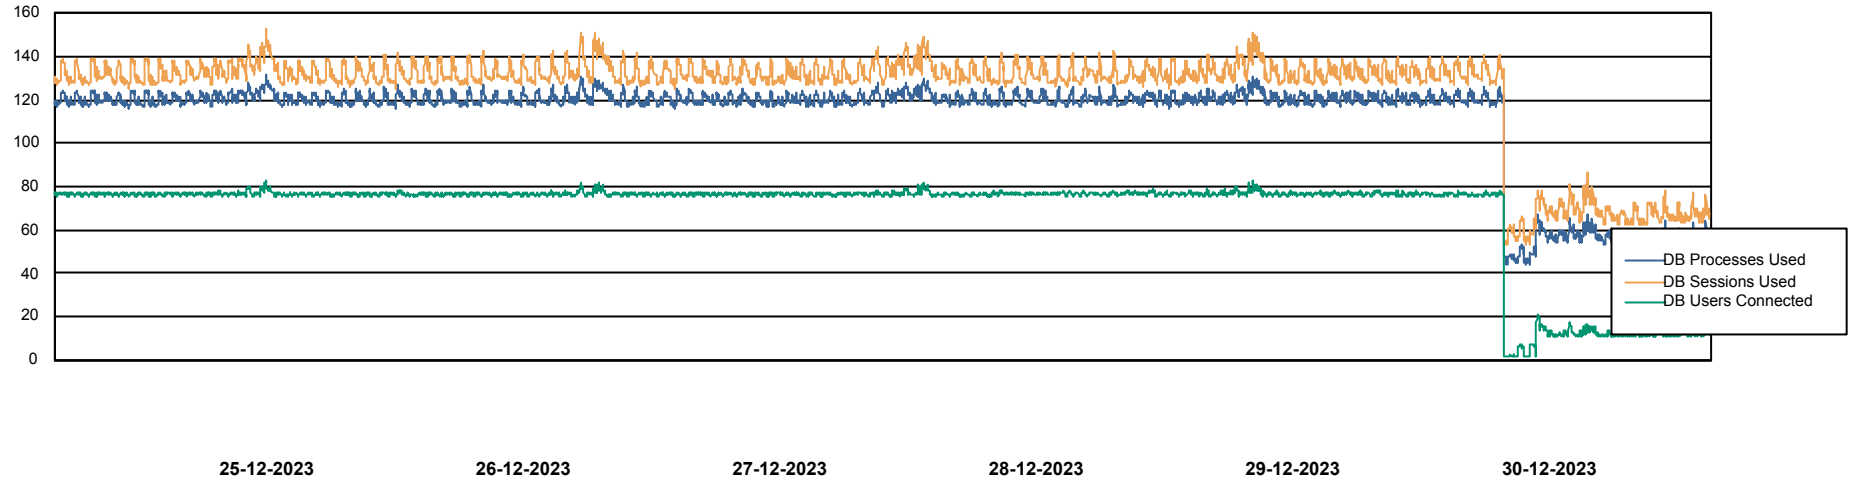

Database Performance VOSDB_BI