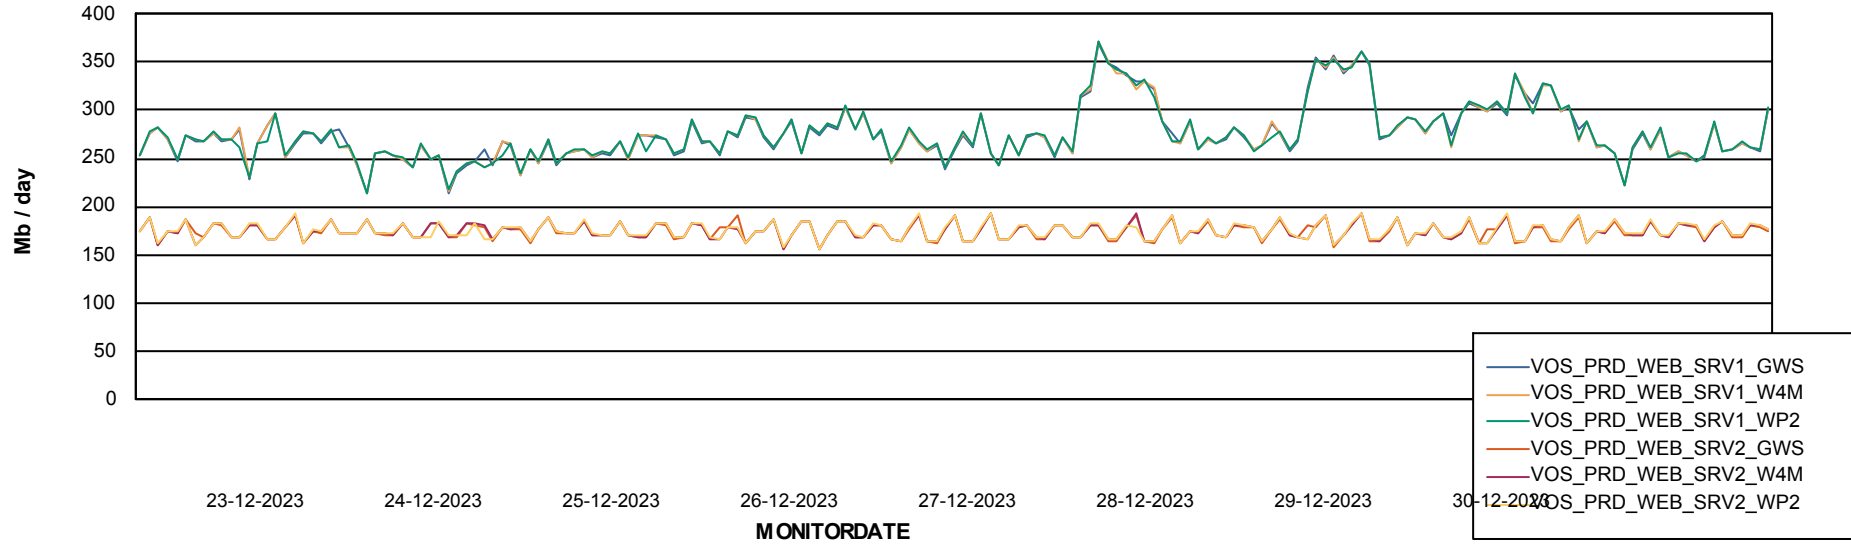

ABSSolute Web Component Services

Avg memory used per ABS Web component