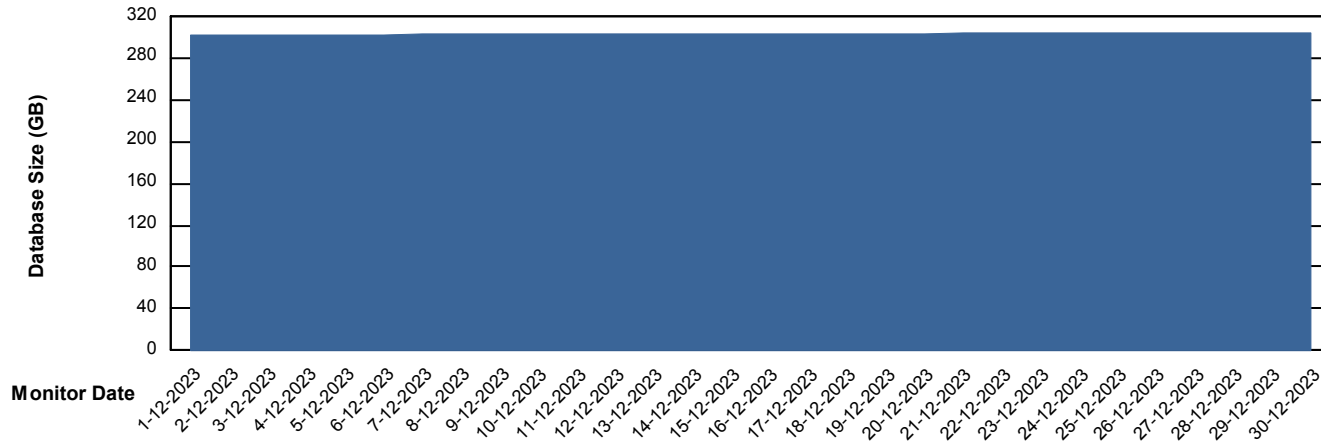

DATABASE SIZE VOSDB_Production

Database growth over last month