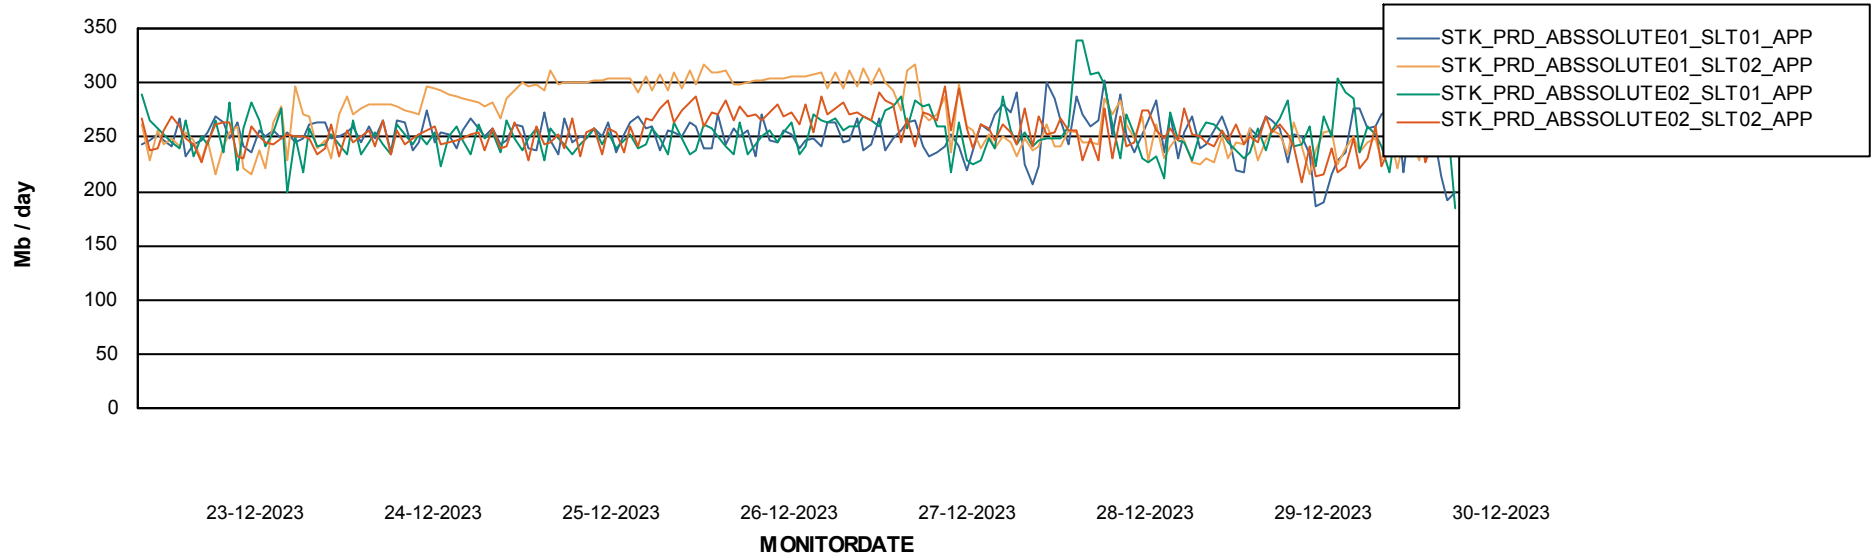

ABSSolute Application Server Services

Avg memory used per ABS Server Service