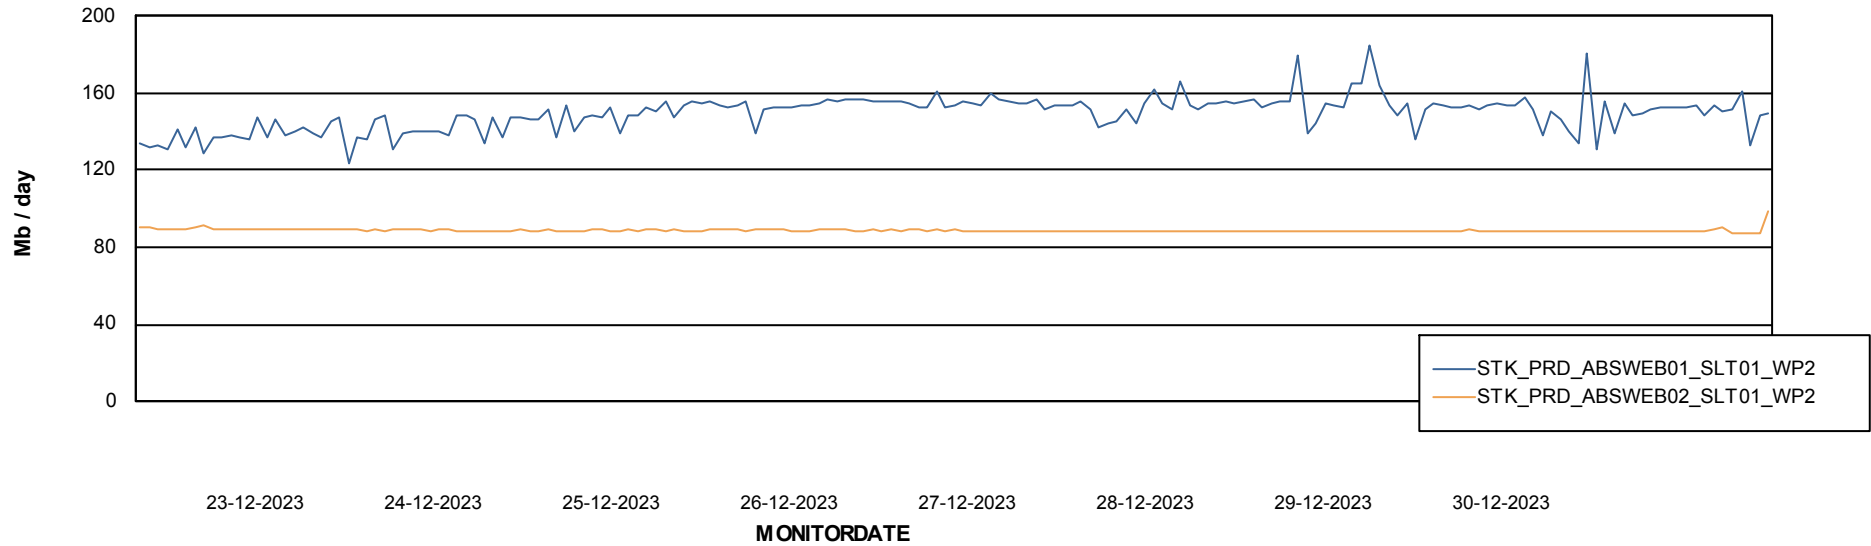

ABSSolute Web Component Services

Avg memory used per ABS Web component