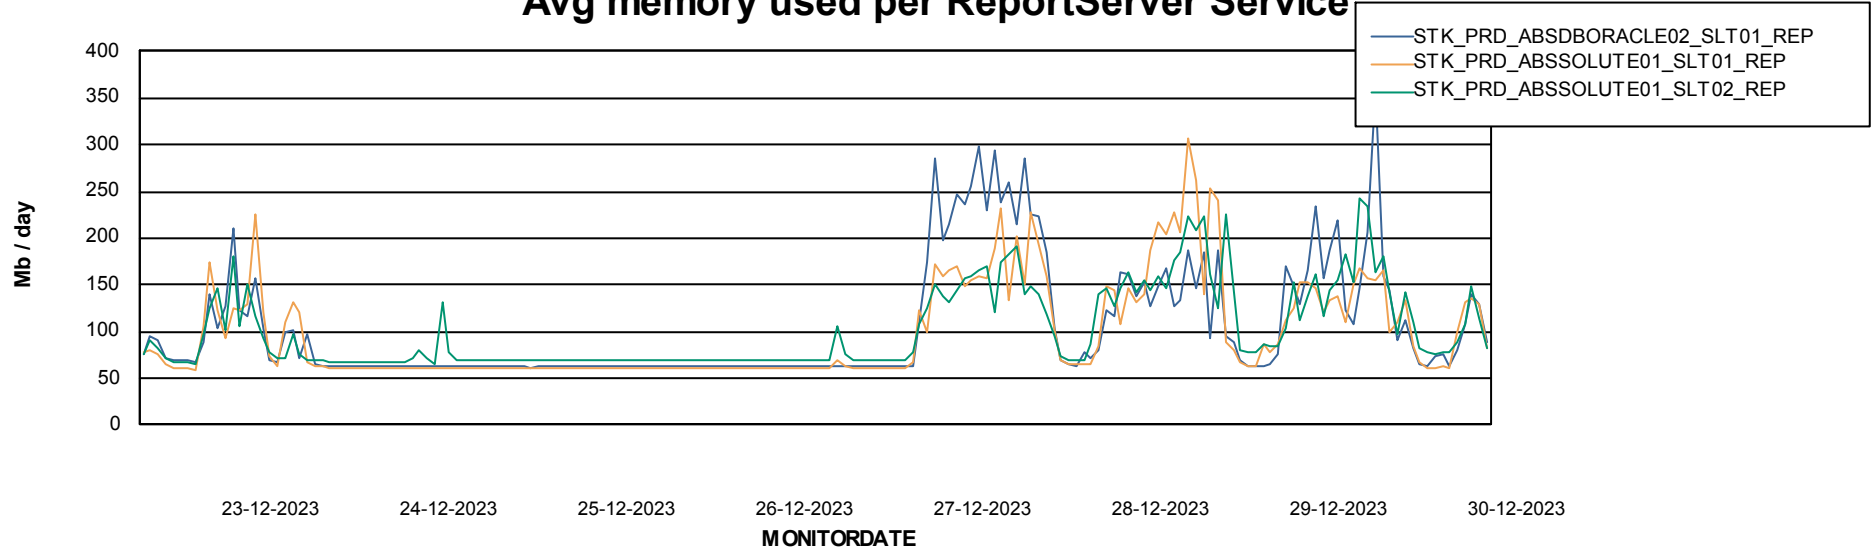

Avg memory used per ABS Server Service

Avg users per day per ABS server

Weekly SLA Customer Report

Customer STK_Production
Database ID 82

ABSSolute Application ReportServer Services

Avg memory used per ReportServer Service