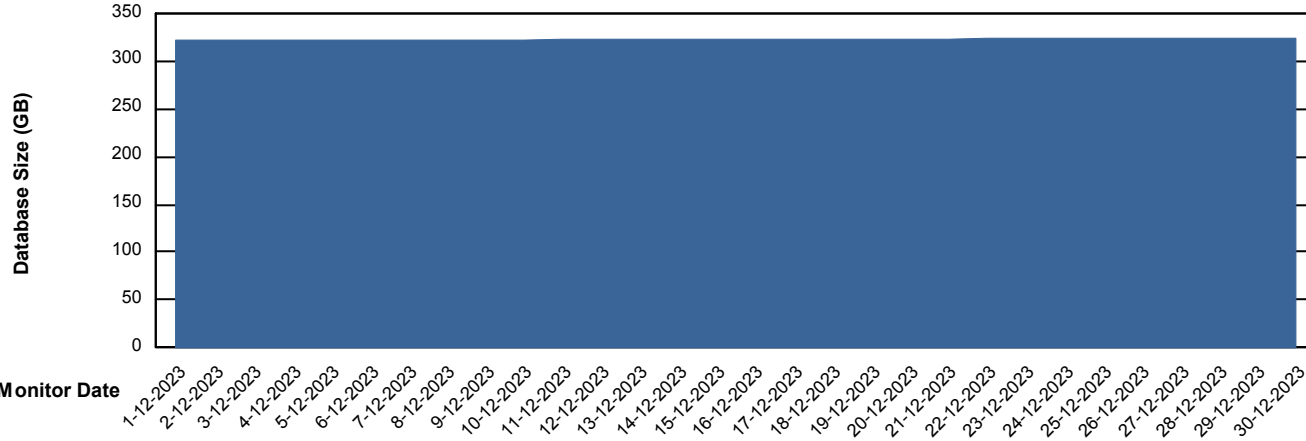

Weekly SLA Customer Report

Customer STK_Production
Database ID 82

Database Performance STKDB_Production

Weekly SLA Customer Report

Customer STK_Production
Database ID 82

Database Performance STKDB_Standby

DB Processes Max 1,000

Weekly SLA Customer Report

Customer STK_Production
 Database ID 82

DATABASE SIZE STKDB_Production

Database growth over last month

Database Tablespace STKDB_Production

Date	Tablespace Name	Filesize (Gb)	Usedsize (Gb)	Percentage free
30-12-2023	ABSDATA	200	120	40
	INDX	235	194	18
29-12-2023	ABSDATA	200	120	40
	INDX	235	194	18
28-12-2023	ABSDATA	200	120	40
	INDX	235	194	18
27-12-2023	ABSDATA	200	120	40
	INDX	235	194	18
26-12-2023	ABSDATA	200	120	40
	INDX	235	194	18
25-12-2023	ABSDATA	200	120	40
	INDX	235	194	18
24-12-2023	ABSDATA	200	120	40
	INDX	235	194	18