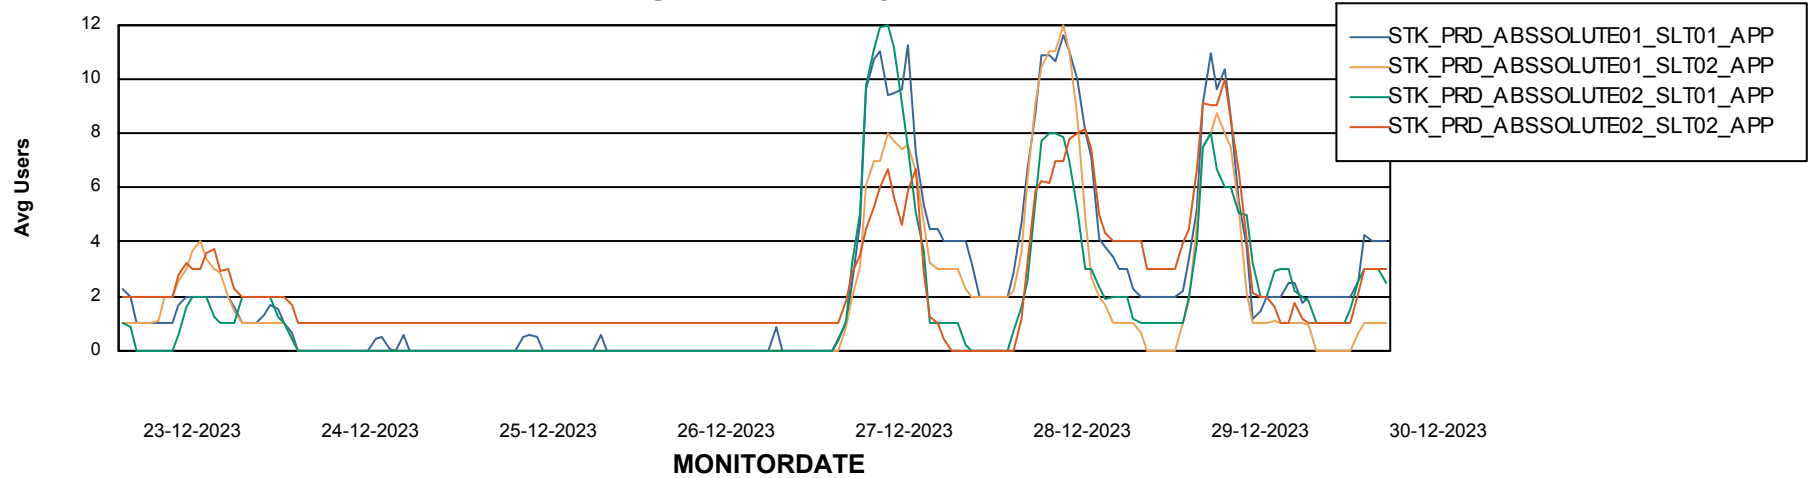

Avg users per day per ABS server