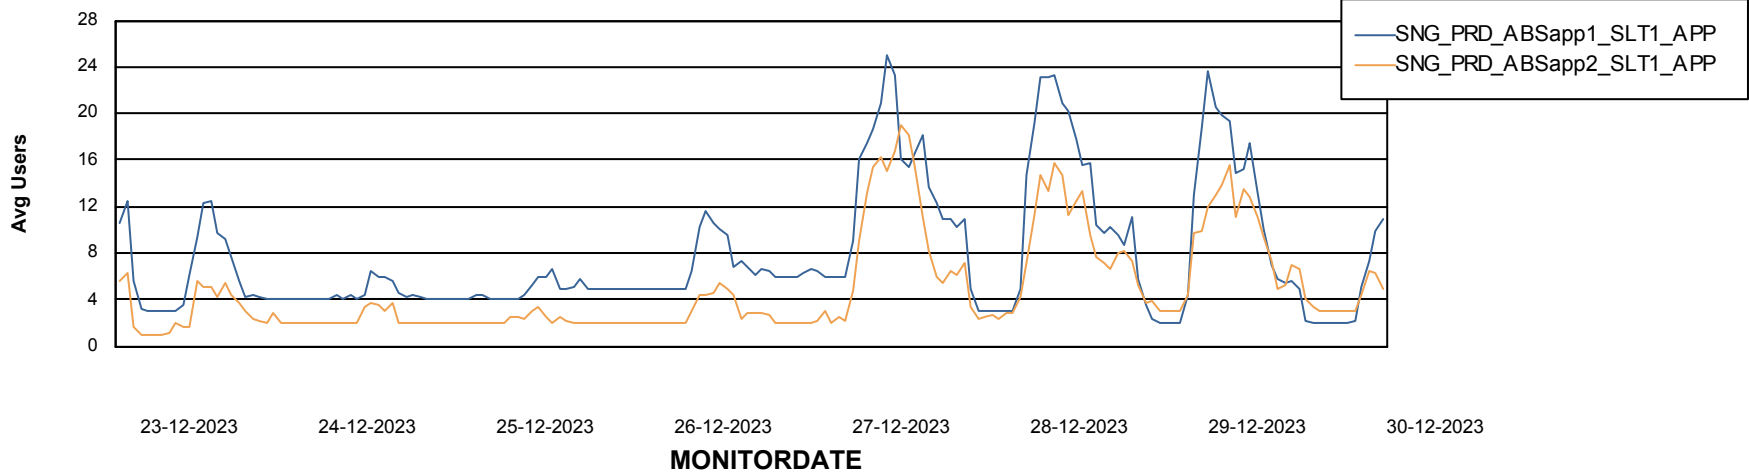

Weekly SLA Customer Report

Customer SNG_Production
Database ID 70

ABSSolute Application Server Services

Avg memory used per ABS Server Service

Avg users per day per ABS server

Weekly SLA Customer Report

Customer SNG_Production
Database ID 70