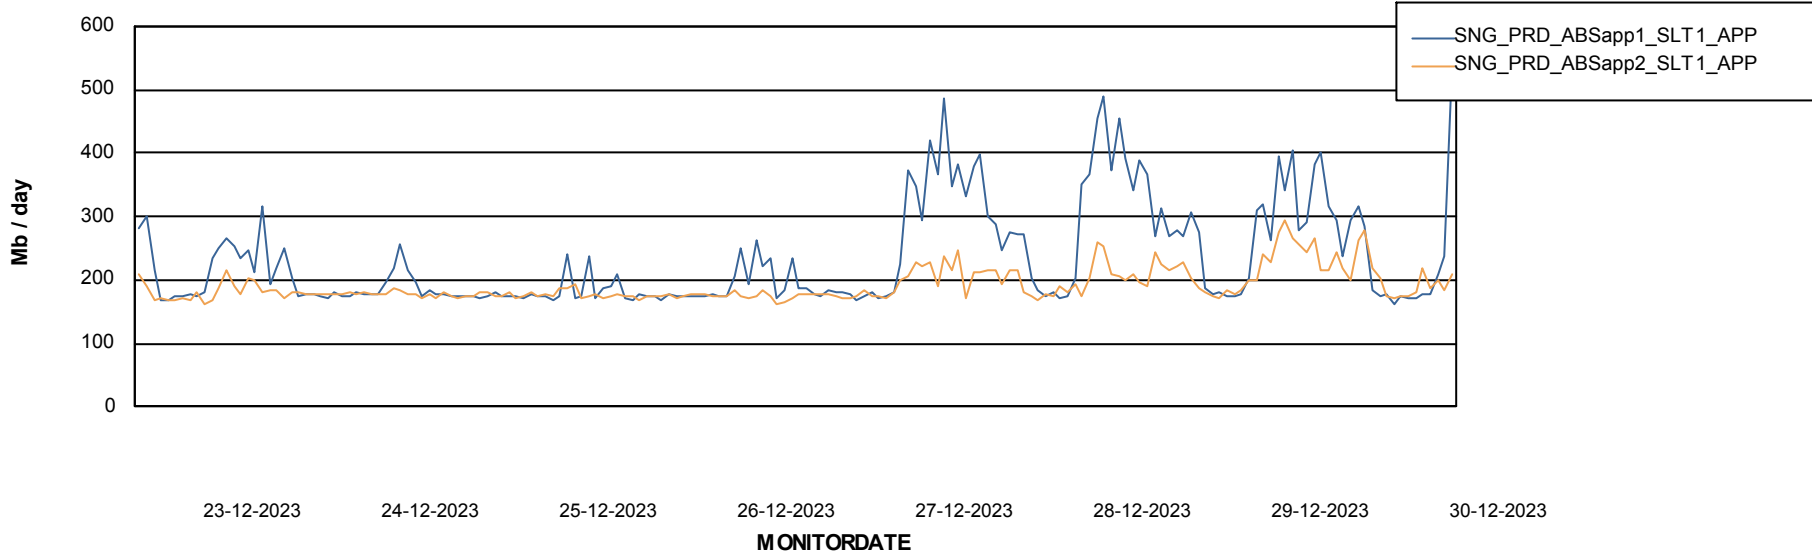

Database Performance SNG_PRD_ORACLE1

Weekly SLA Customer Report

Customer SNG_Production
 Database ID 70

DATABASE SIZE SNG_PRD_ORACLE1

Database growth over last month

Database Tablespace SNG_PRD_ORACLE1

Date	Tablespace Name	Filesize (Gb)	Usedsize (Gb)	Percentage free
30-12-2023	ABSDATA	54	42	23
	INDX	146	114	22
29-12-2023	ABSDATA	54	42	23
	INDX	146	114	22
28-12-2023	ABSDATA	54	42	23
	INDX	146	114	22
27-12-2023	ABSDATA	54	42	23
	INDX	146	114	22
26-12-2023	ABSDATA	54	42	23
	INDX	146	114	22
25-12-2023	ABSDATA	54	42	23
	INDX	146	114	22
24-12-2023	ABSDATA	54	42	23
	INDX	146	114	22

Weekly SLA Customer Report

Customer SNG_Production
Database ID 70

ABSSolute Application Server Services

Avg memory used per ABS Server Service

Avg users per day per ABS server

Weekly SLA Customer Report

Customer SNG_Production
Database ID 70