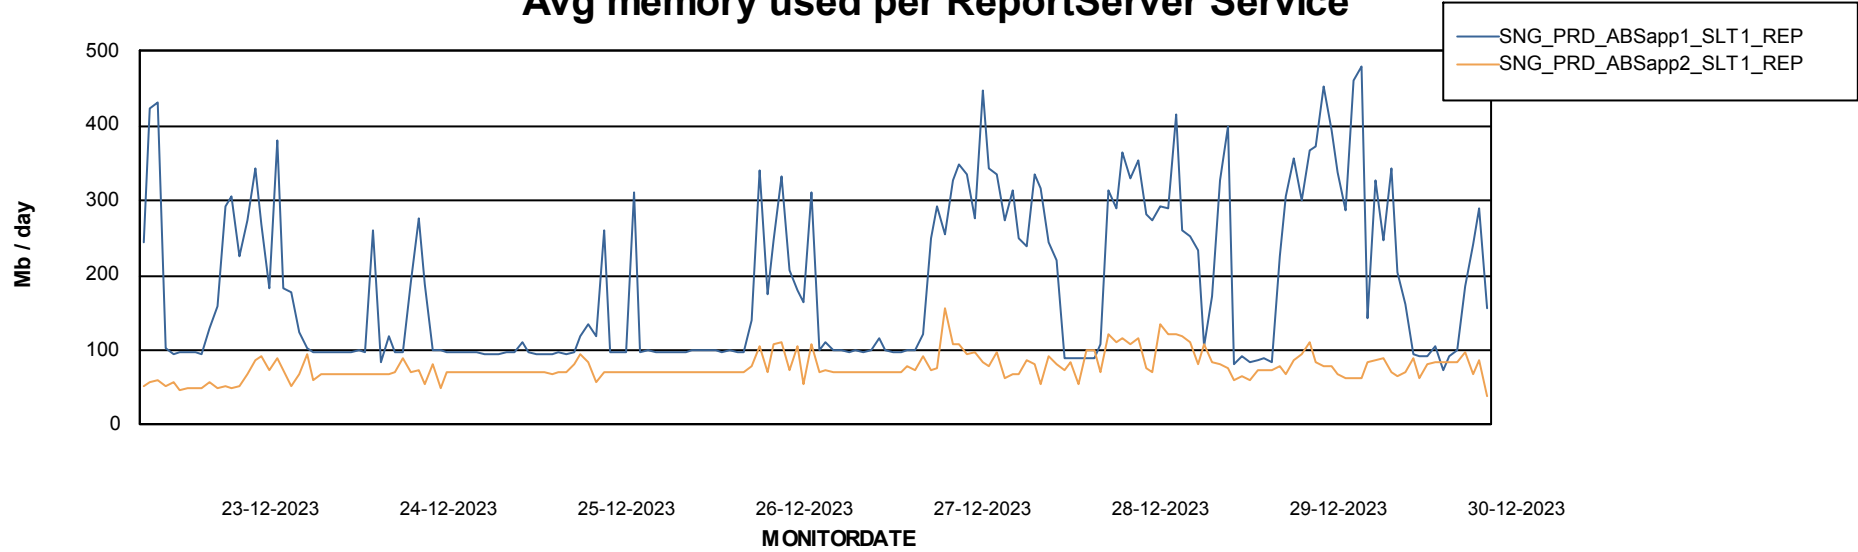

ABSSolute Application ReportServer Services

Avg memory used per ReportServer Service