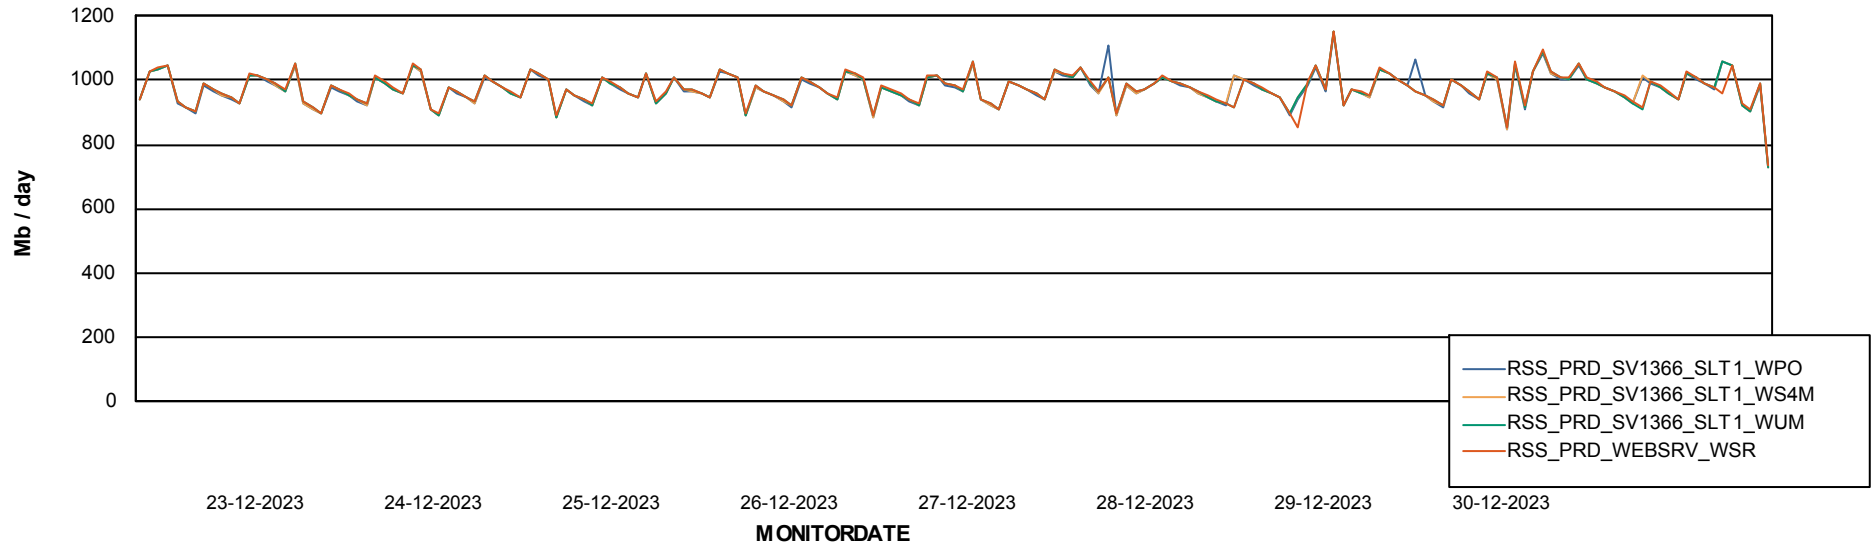

ABSSolute Application ReportServer Services

Avg memory used per ReportServer Service

Weekly SLA Customer Report

Customer RSS Production
Database ID 52

ABSolute Web Component Services

Avg memory used per ABS Web component