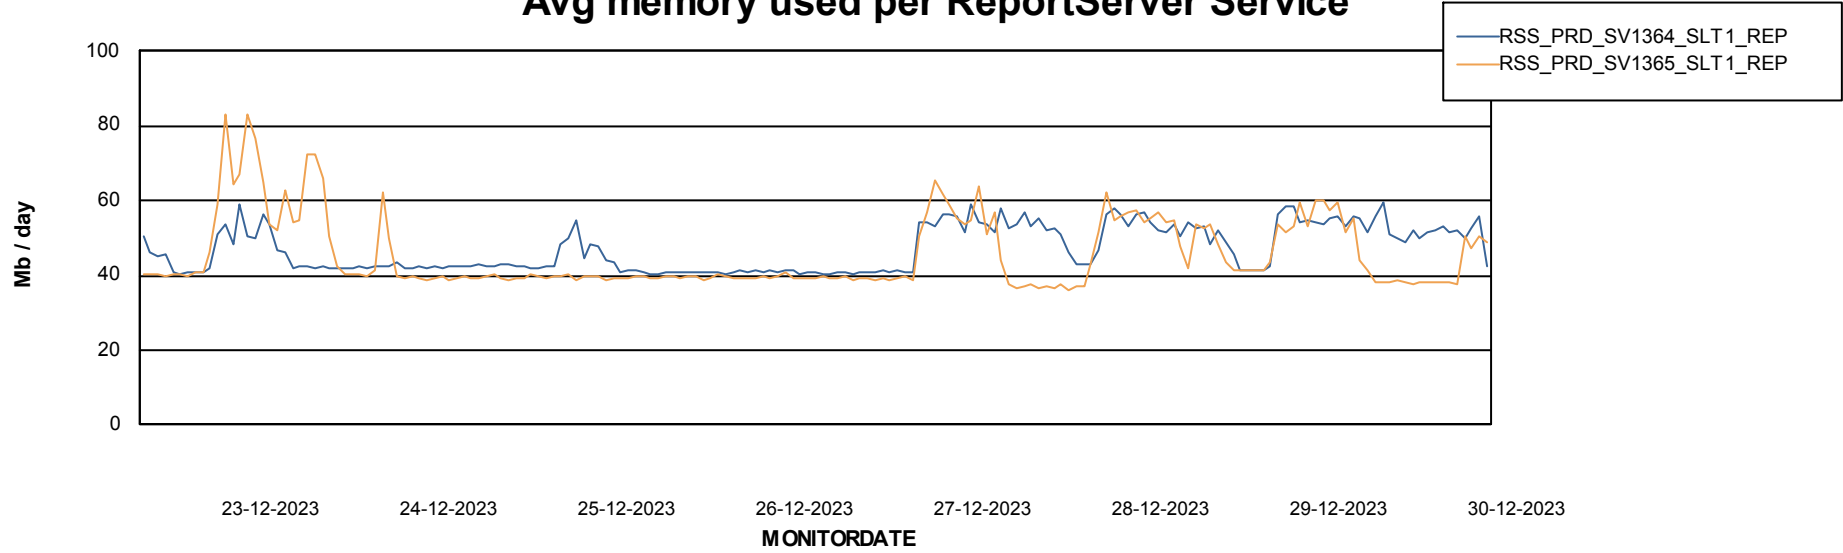

ABSSolute Application ReportServer Services

Avg memory used per ReportServer Service