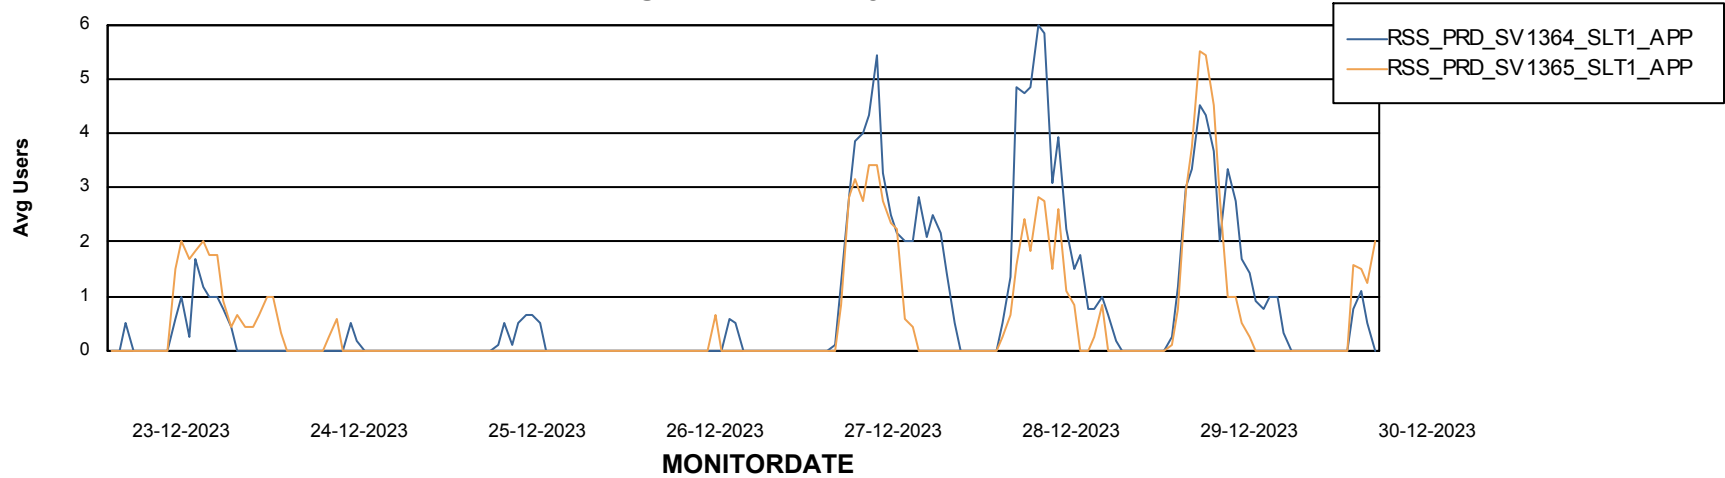

Weekly SLA Customer Report

Customer RSS Production
Database ID 52

ABSSolute Application Server Services

Avg memory used per ABS Server Service

Avg users per day per ABS server

Weekly SLA Customer Report

Customer RSS Production
Database ID 52