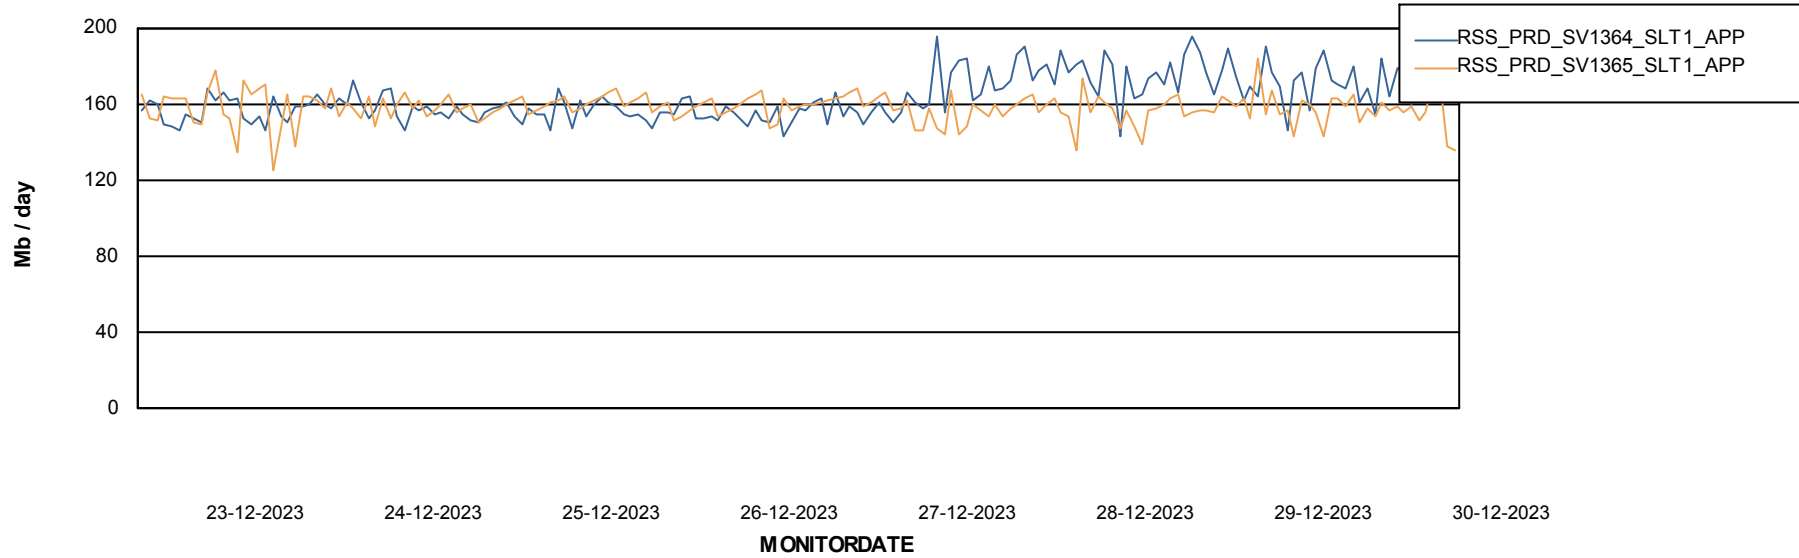

DB Processes Max 300

Weekly SLA Customer Report

Customer RSS Production
 Database ID 52

DATABASE SIZE RSS_PRD_SV1364_PRD_DB

Database growth over last month

Database Tablespace RSS_PRD_SV1364_PRD_DB

Date	Tablespace Name	Filesize (Gb)	Usedsize (Gb)	Percentage free
30-12-2023	ABSDATA	55	46	17
	INDX	75	63	17
29-12-2023	ABSDATA	55	45	17
	INDX	75	63	17
28-12-2023	ABSDATA	55	45	17
	INDX	75	63	17
27-12-2023	ABSDATA	55	45	17
	INDX	75	63	17
26-12-2023	ABSDATA	55	45	17
	INDX	75	62	17
25-12-2023	ABSDATA	55	45	17
	INDX	75	62	17
24-12-2023	ABSDATA	55	45	17
	INDX	75	62	17

Weekly SLA Customer Report

Customer RSS Production
Database ID 52

ABSSolute Application Server Services

Avg memory used per ABS Server Service

Avg users per day per ABS server

Weekly SLA Customer Report

Customer RSS Production
Database ID 52