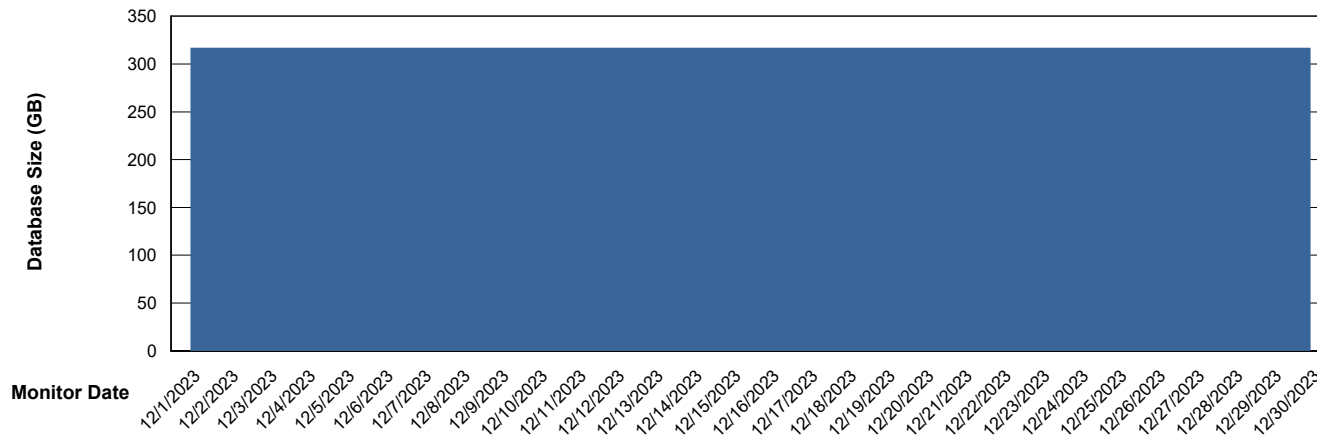

DATABASE SIZE PHS_TST_GCAB994B_ABST

Database growth over last month