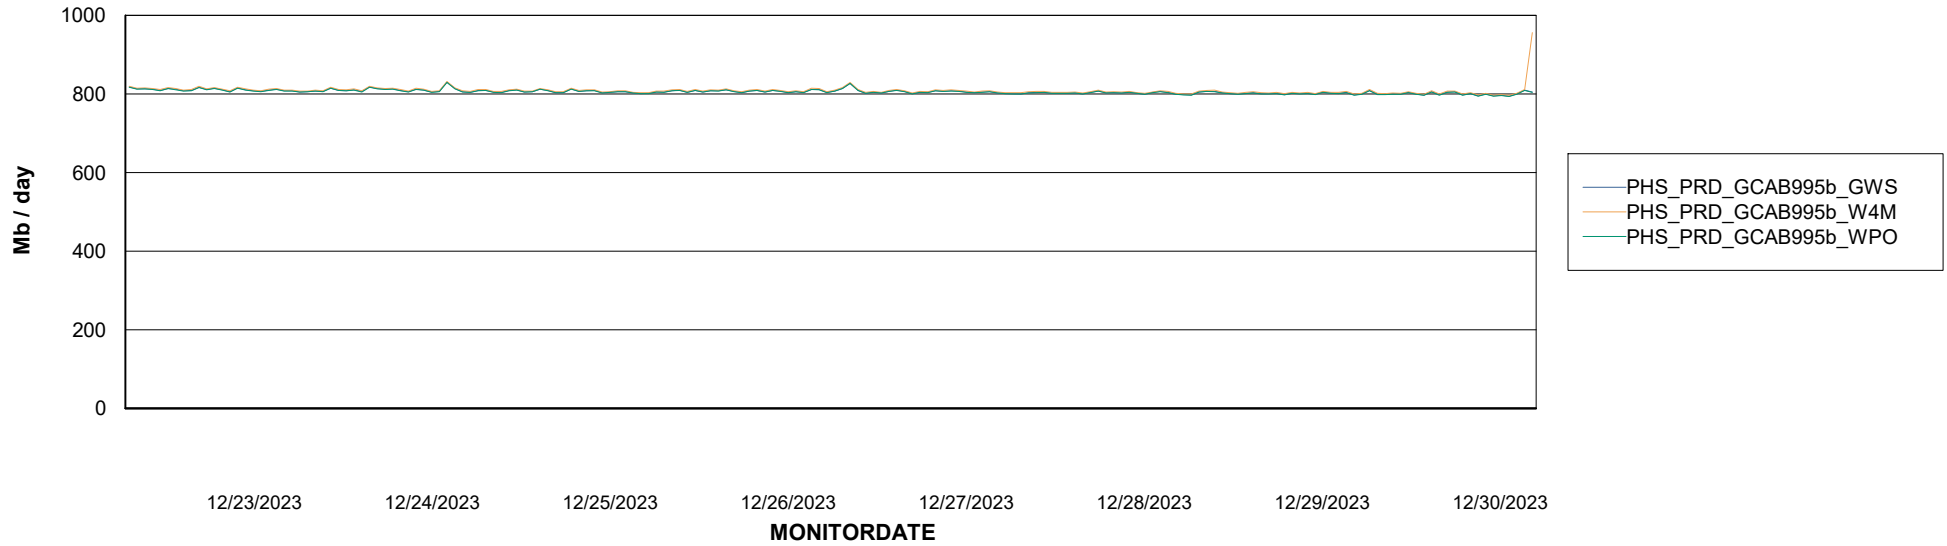

ABSSolute Web Component Services

Avg memory used per ABS Web component