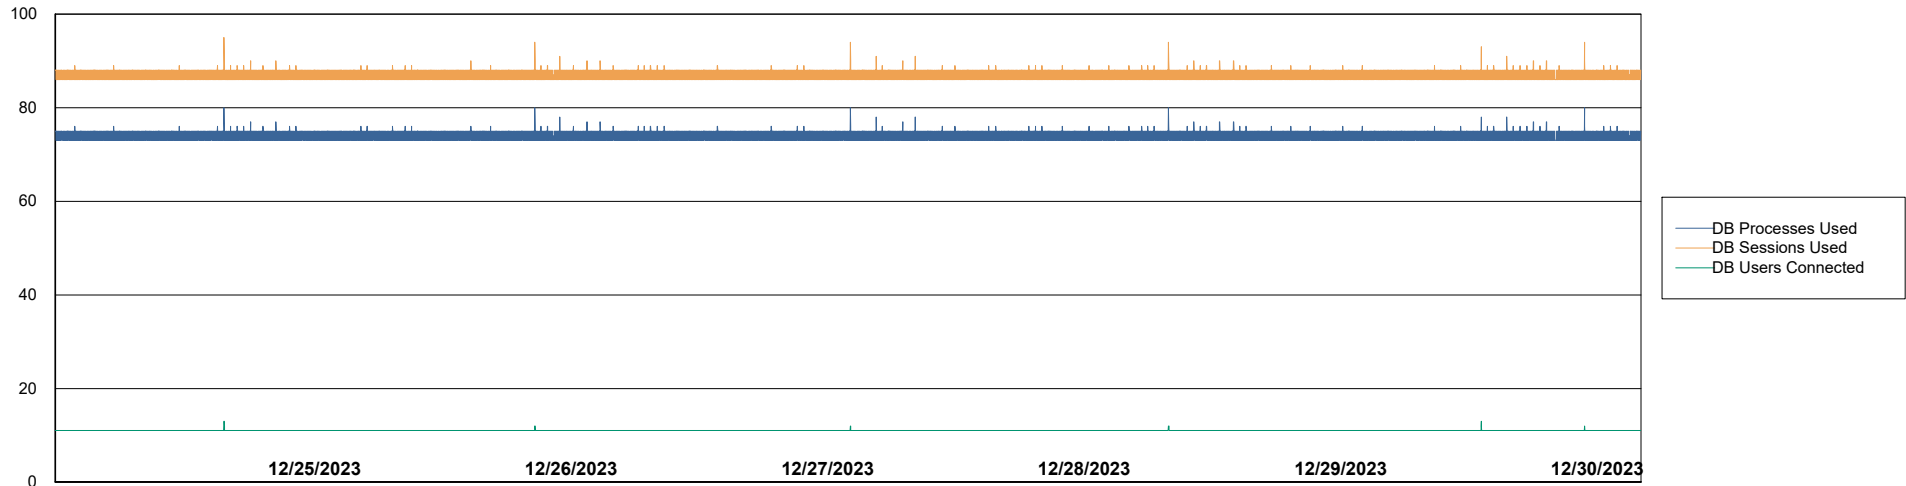

Database Performance PHS_TST_GCAB994B_ABST