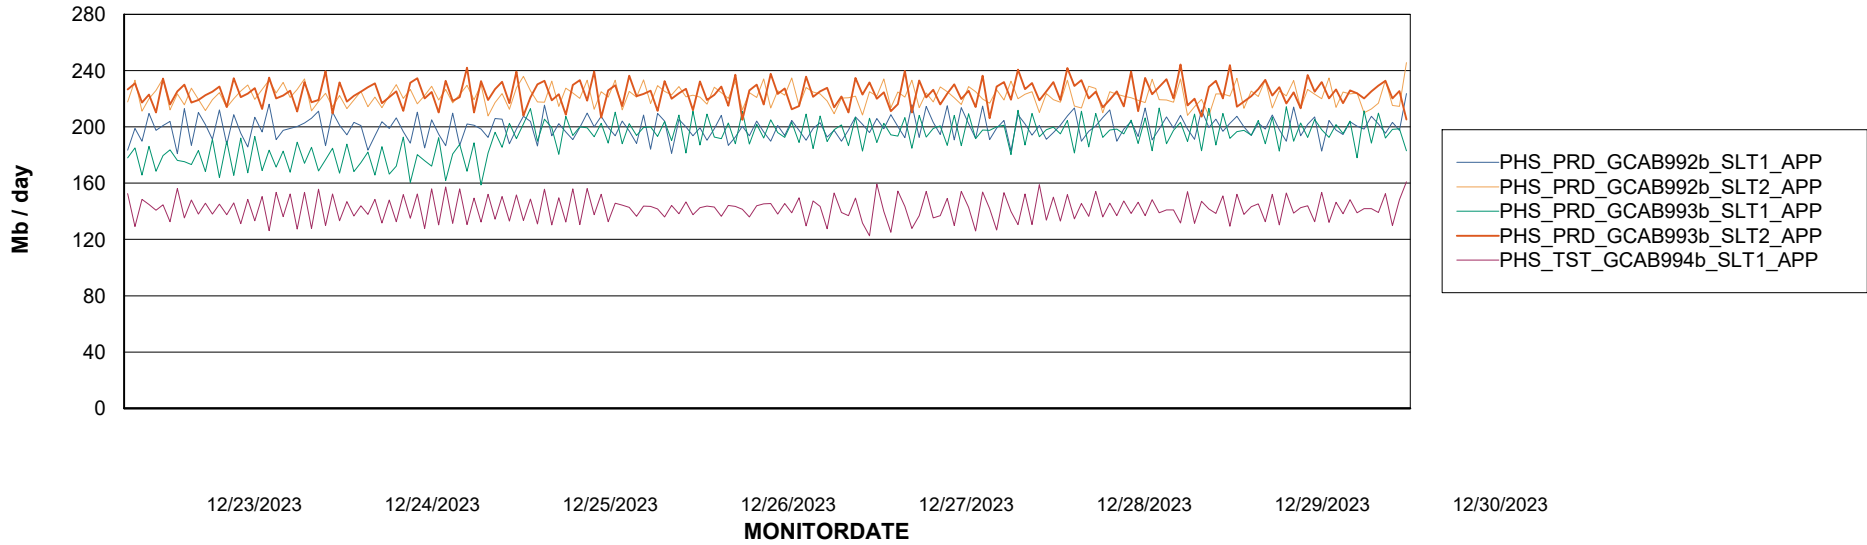

ABSSolute Application Server Services

Avg memory used per ABS Server Service