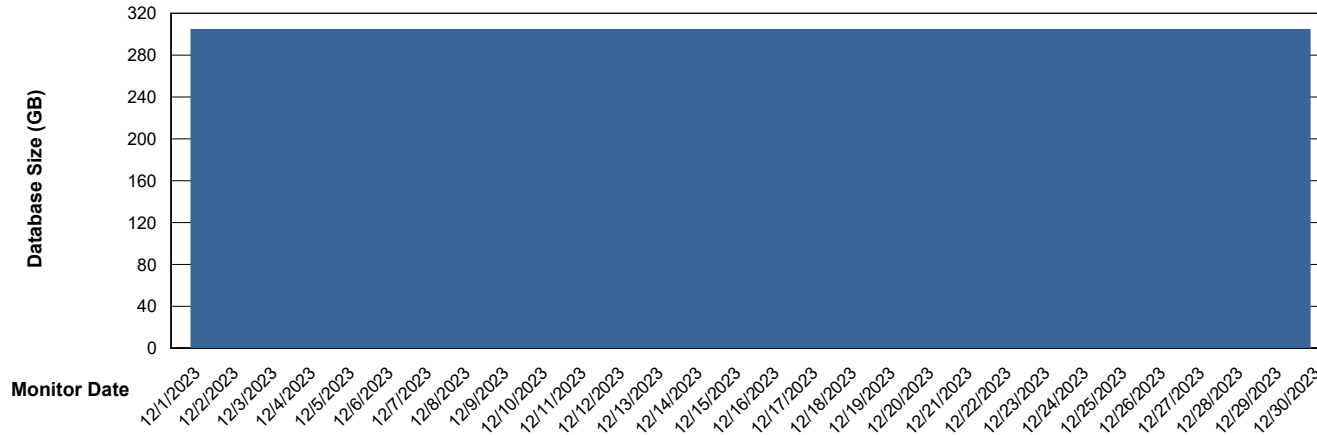

DATABASE SIZE PHS_PRD_GCAB992B_ABS1

Database growth over last month