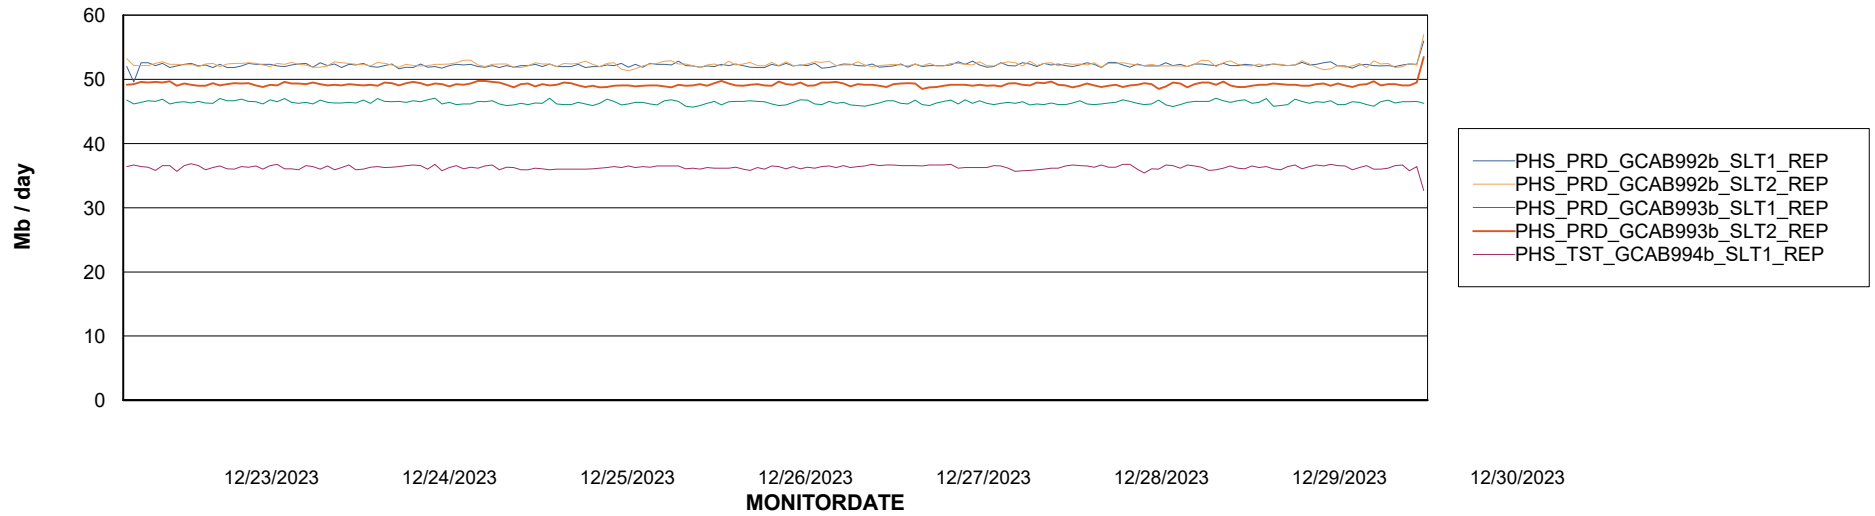

ABSSolute Application ReportServer Services

Avg memory used per ReportServer Service