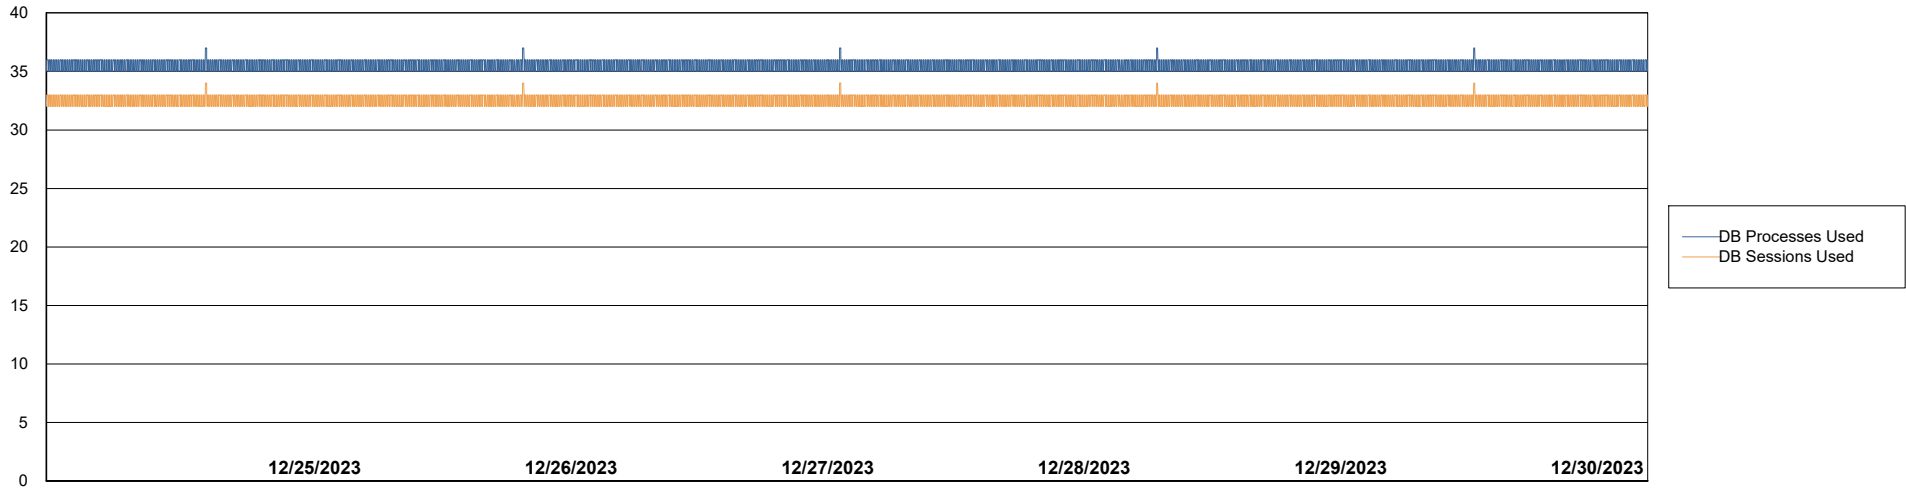

Database Performance PHS_PRD_GCAB993B_HSBABS1

DB Processes Max 1,000