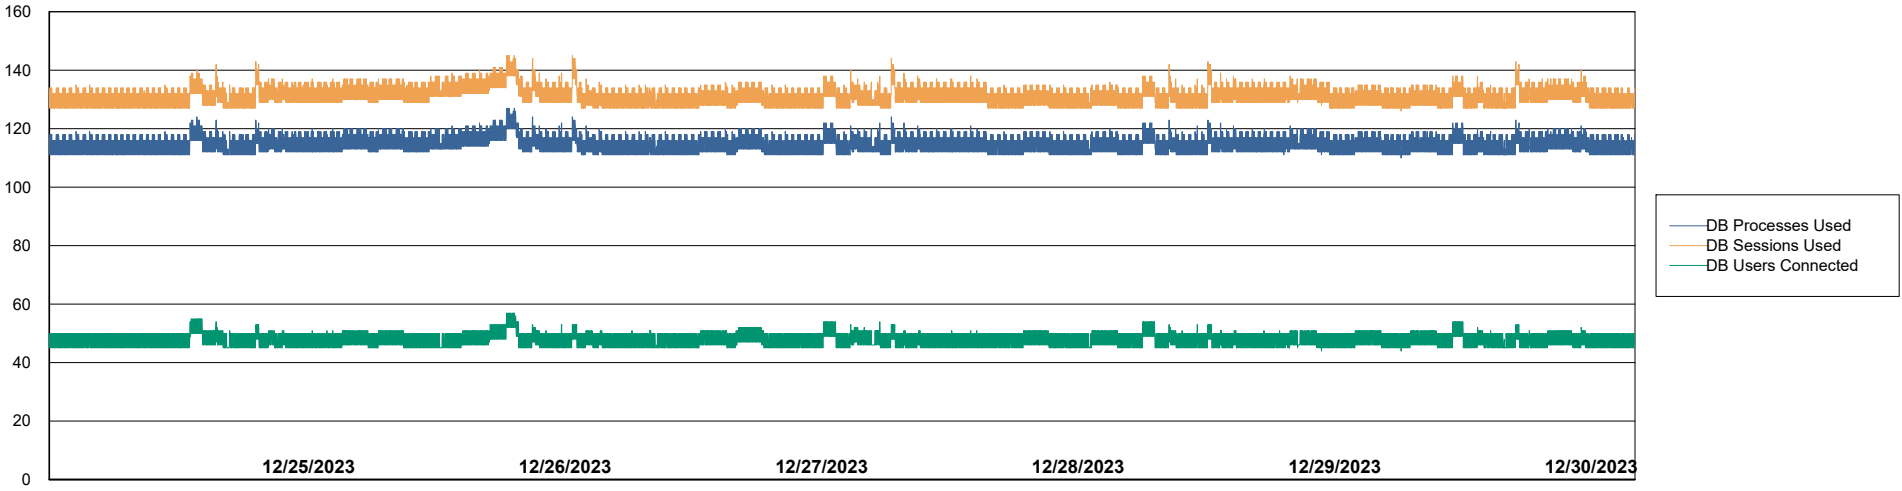

Database Performance PHS_PRD_GCAB992B_ABS1