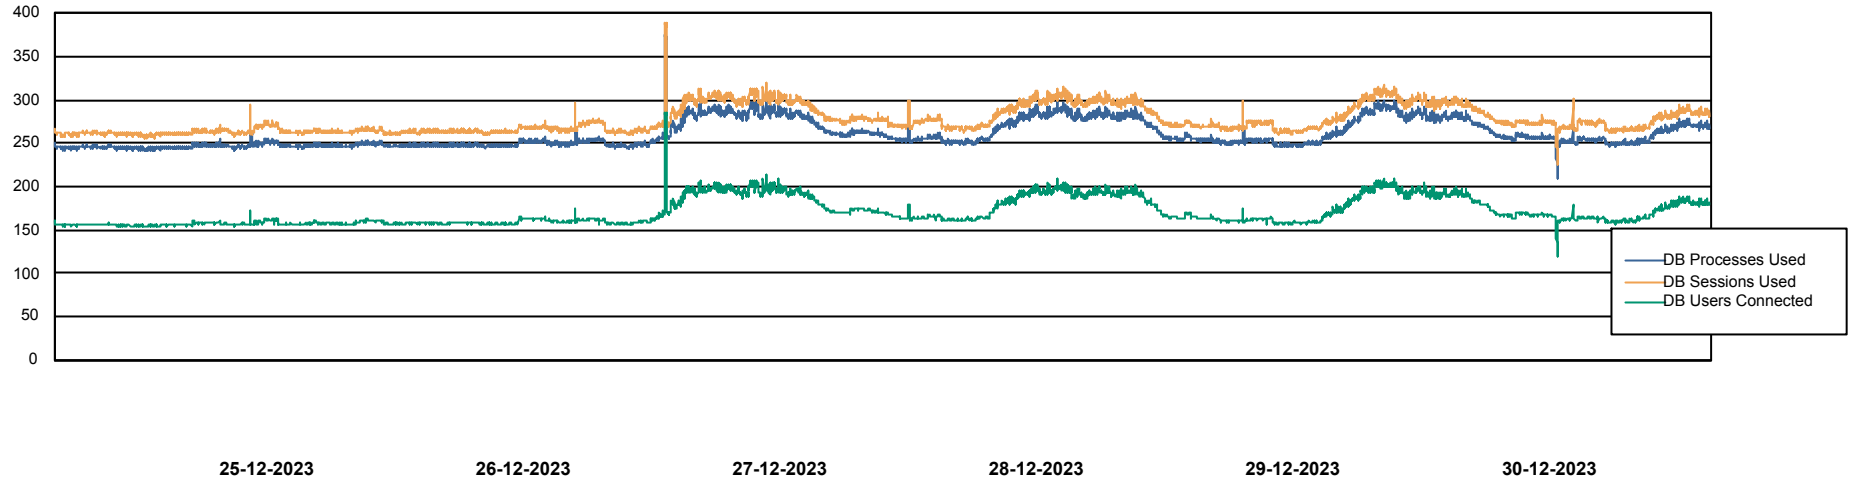

Weekly SLA Customer Report

Customer LTS(CleanLease)_Production
Database ID 126

Database Performance LTS_PROD_CLSABSBI01_BI

Weekly SLA Customer Report

Customer LTS(CleanLease)_Production
Database ID 126

Database Performance LTS_PROD_CLSABSD01_PRDB