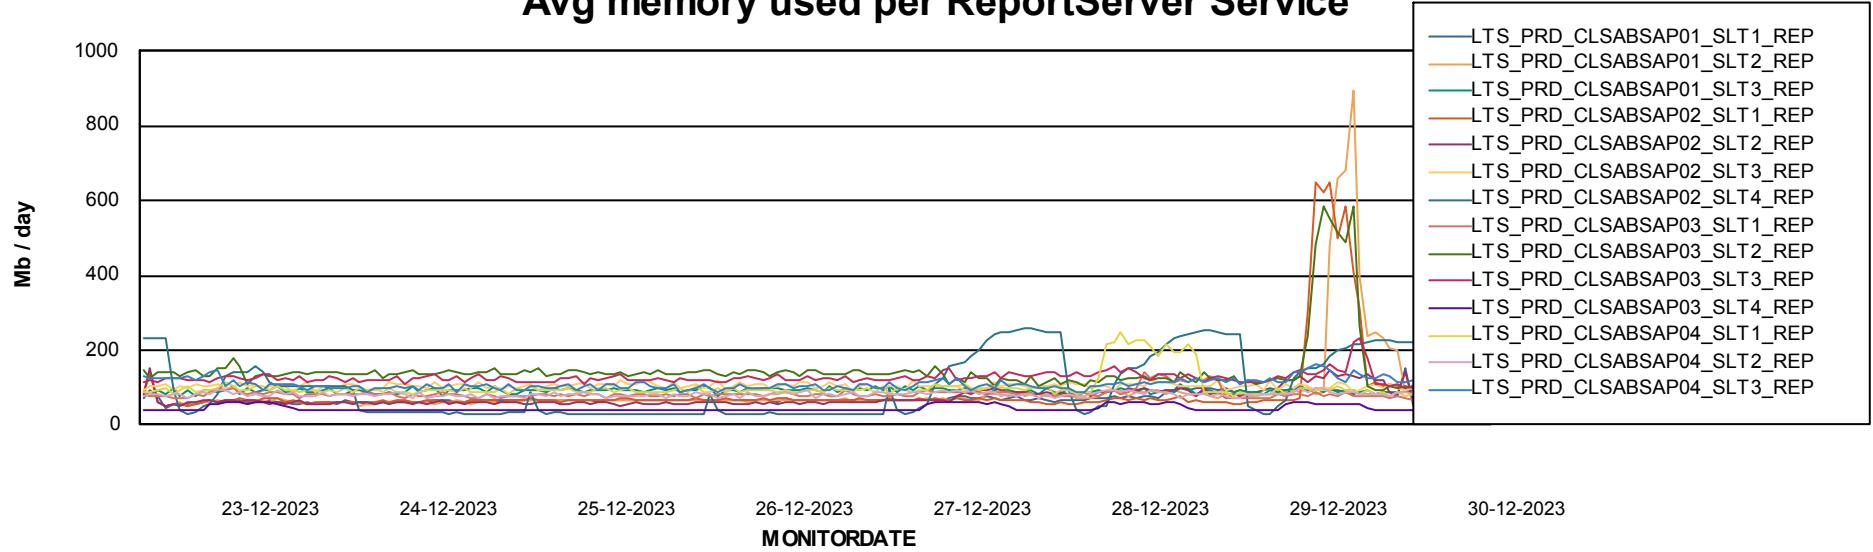

ABSSolute Application ReportServer Services

Avg memory used per ReportServer Service