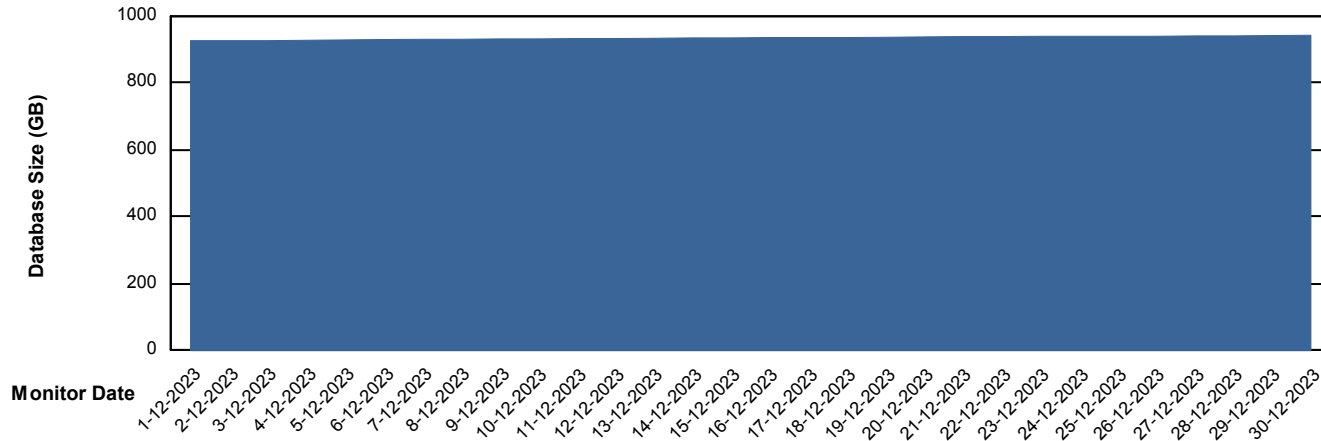

Customer LTS(CleanLease)_Production
Database ID 126

DATABASE SIZE LTS_PROD_CLSABSBI01_BI

Database growth over last month

DATABASE SIZE LTS_PROD_CLSABSDB01_PRDB

Database growth over last month

Weekly SLA Customer Report