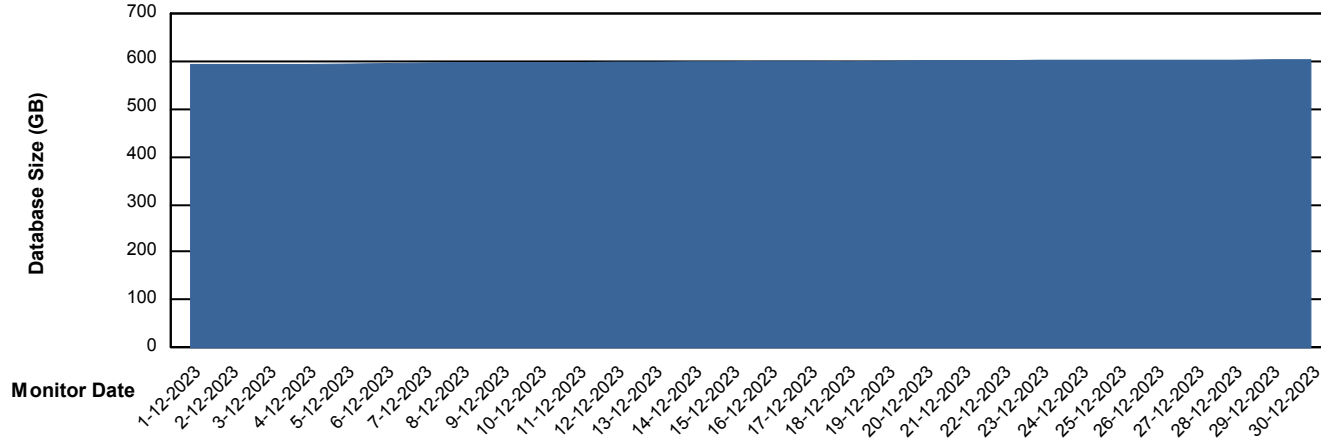

DATABASE SIZE LTS_PROD_CLSABSBI01_BI

Database growth over last month