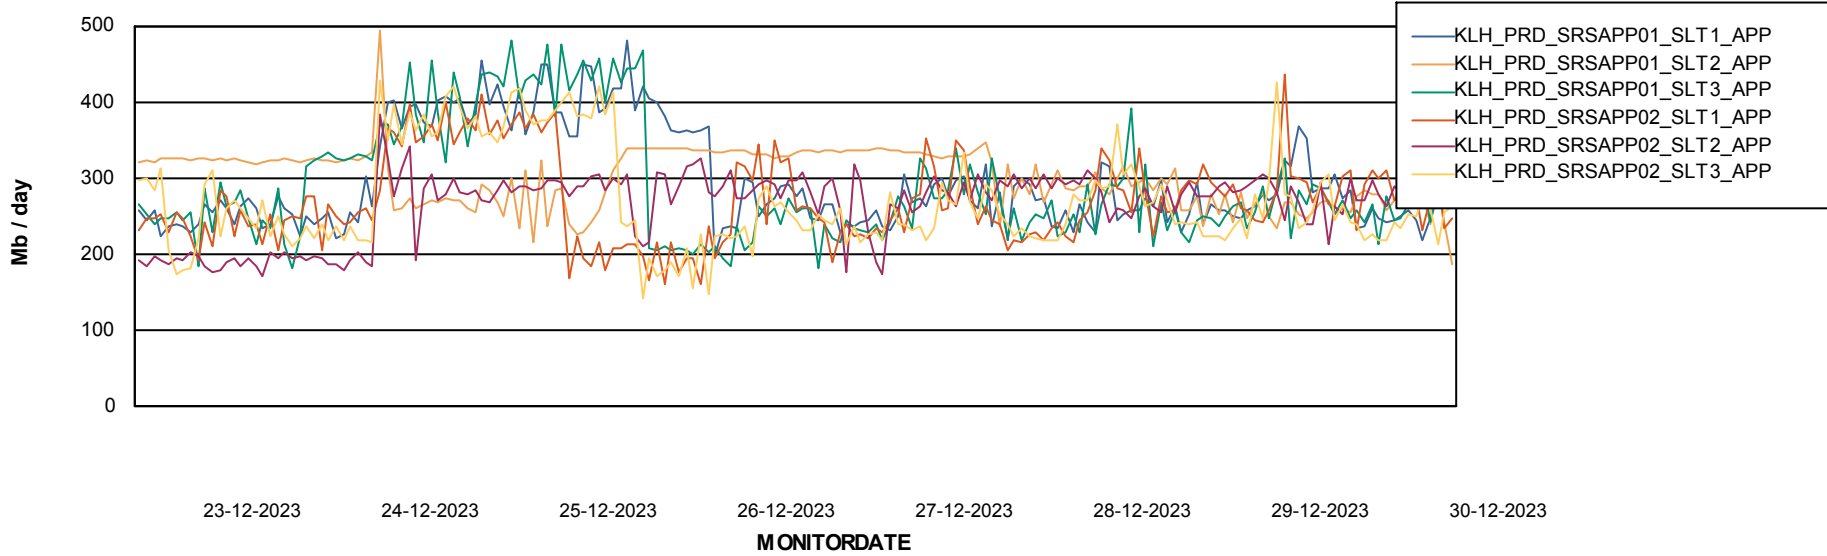

ABSSolute Application Server Services

Avg memory used per ABS Server Service