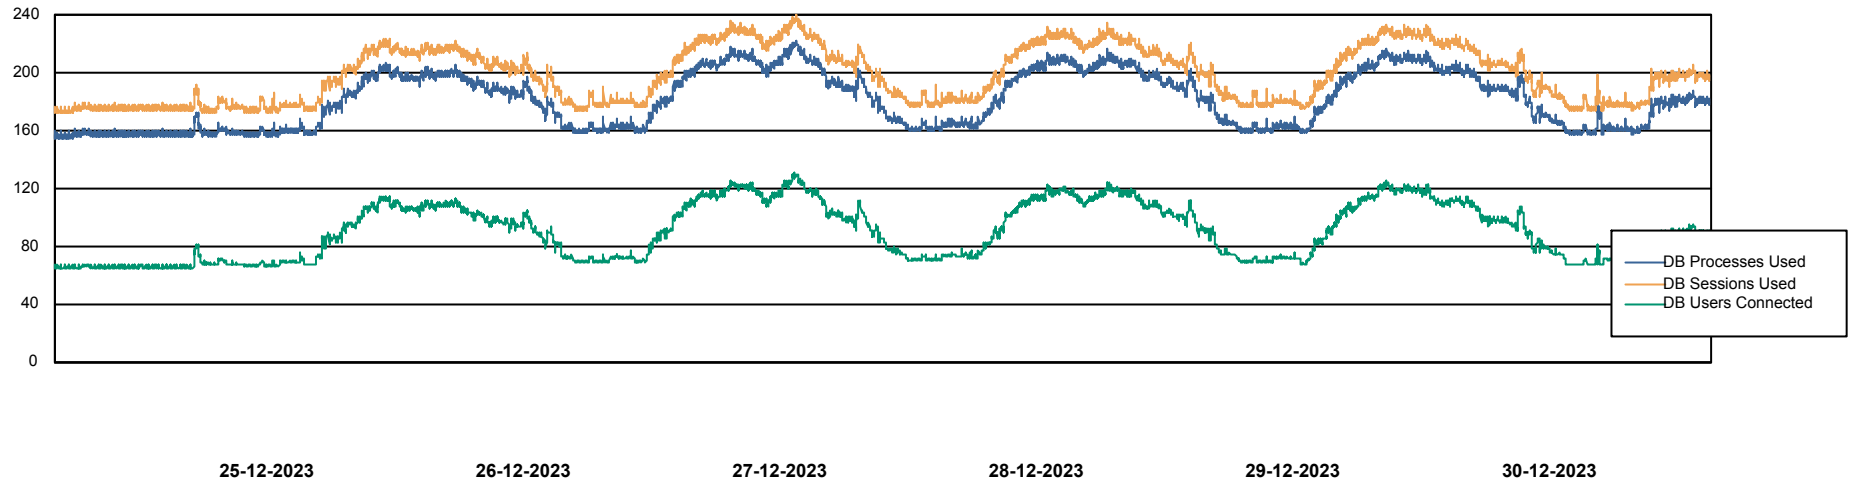

Weekly SLA Customer Report

Customer KLH_Production (24/7)
Database ID 139

Database Performance KLHDB_BI

Weekly SLA Customer Report

Customer KLH_Production (24/7)
Database ID 139

Database Performance KLHDB_Production

Weekly SLA Customer Report

Customer KLH_Production (24/7)
Database ID 139

Database Performance KLHDB_Standby

DB Processes Max 1,000
DB Processes Max 4
DB Processes Max 0

Weekly SLA Customer Report

Customer KLH_Production (24/7)
Database ID 139