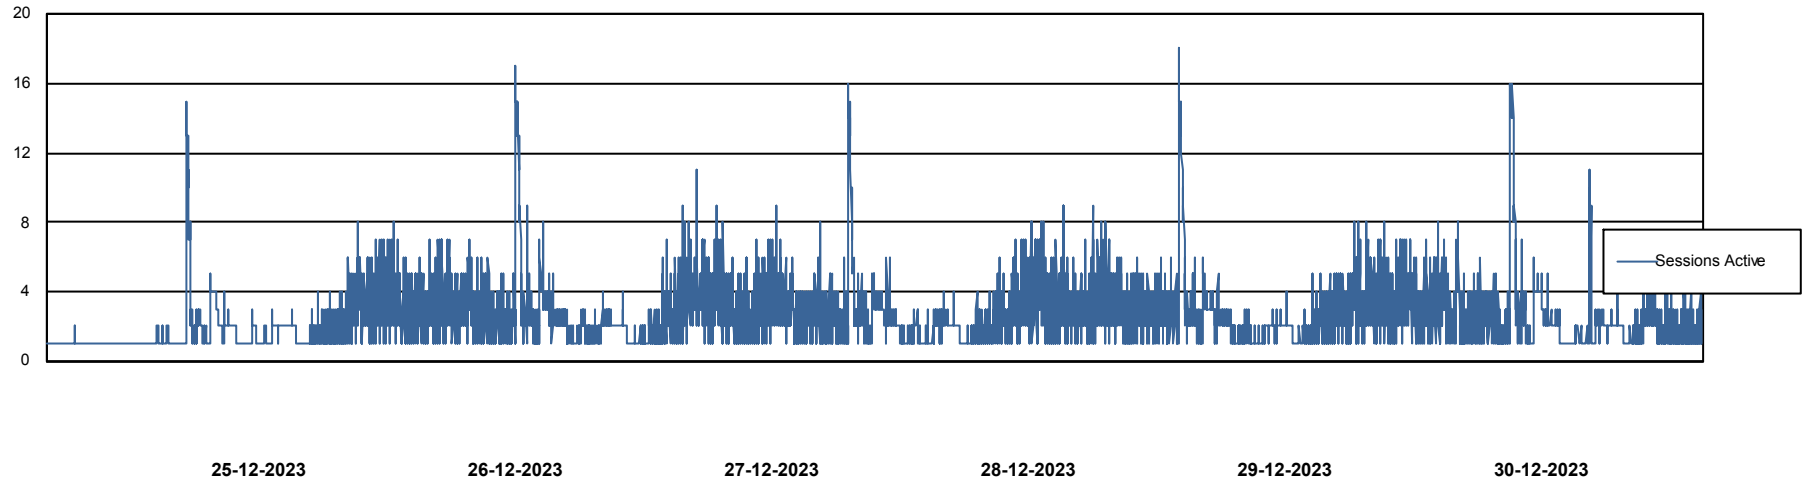

Weekly SLA Customer Report

Customer KLH_Production (24/7)
Database ID 139

Database Performance KLHDB_BI

Weekly SLA Customer Report

Customer KLH_Production (24/7)
Database ID 139

Database Performance KLHDB_Production

Weekly SLA Customer Report

Customer KLH_Production (24/7)
Database ID 139

Database Performance KLHDB_Standby

DB Processes Max 1,000
DB Processes Max 4
DB Processes Max 0

Weekly SLA Customer Report

Customer KLH_Production (24/7)
Database ID 139