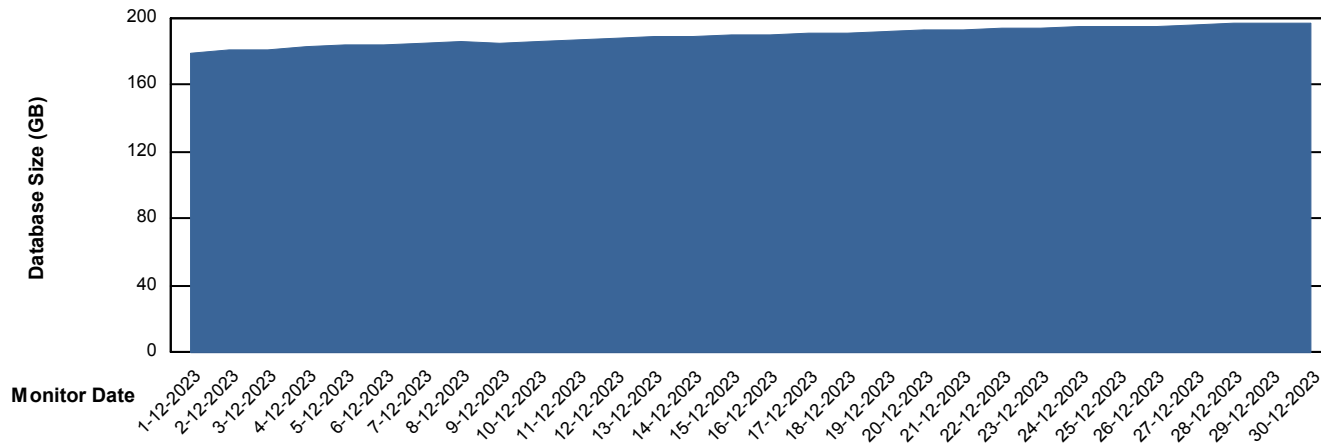

Weekly SLA Customer Report

Customer KLH_Production (24/7)
Database ID 139

Database Performance KLHDB_BI

Weekly SLA Customer Report

Customer KLH_Production (24/7)
Database ID 139

Database Performance KLHDB_Production

Weekly SLA Customer Report

Customer KLH_Production (24/7)
Database ID 139

Database Performance KLHDB_Standby

DB Processes Max 1,000
DB Processes Max 4
DB Processes Max 0

Weekly SLA Customer Report

Customer KLH_Production (24/7)
Database ID 139

DATABASE SIZE KLHDB_BI

Database growth over last month

DATABASE SIZE KLHDB_Production

Database growth over last month

Weekly SLA Customer Report

Customer KLH_Production (24/7)
 Database ID 139

Database Tablespace KLHDB_BI