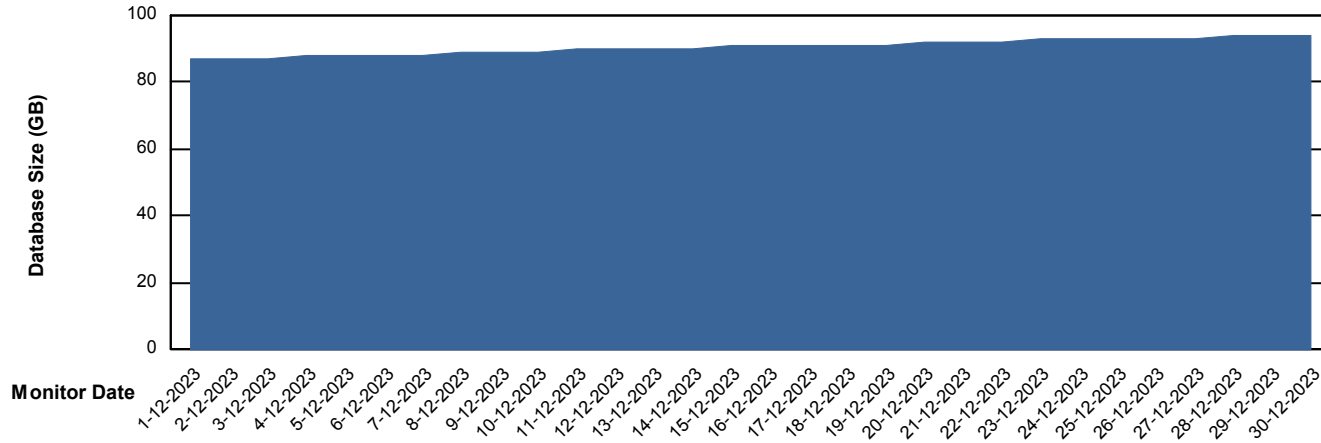

Weekly SLA Customer Report

Customer KLH_Production (24/7)
Database ID 139

Database Performance KLHDB_Standby

DB Processes Max 1,000
DB Processes Max 4
DB Processes Max 0

Weekly SLA Customer Report

Customer KLH_Production (24/7)
Database ID 139

DATABASE SIZE KLHDB_BI

Database growth over last month

DATABASE SIZE KLHDB_Production

Database growth over last month

Weekly SLA Customer Report

Customer KLH_Production (24/7)
 Database ID 139

Database Tablespace KLHDB_BI