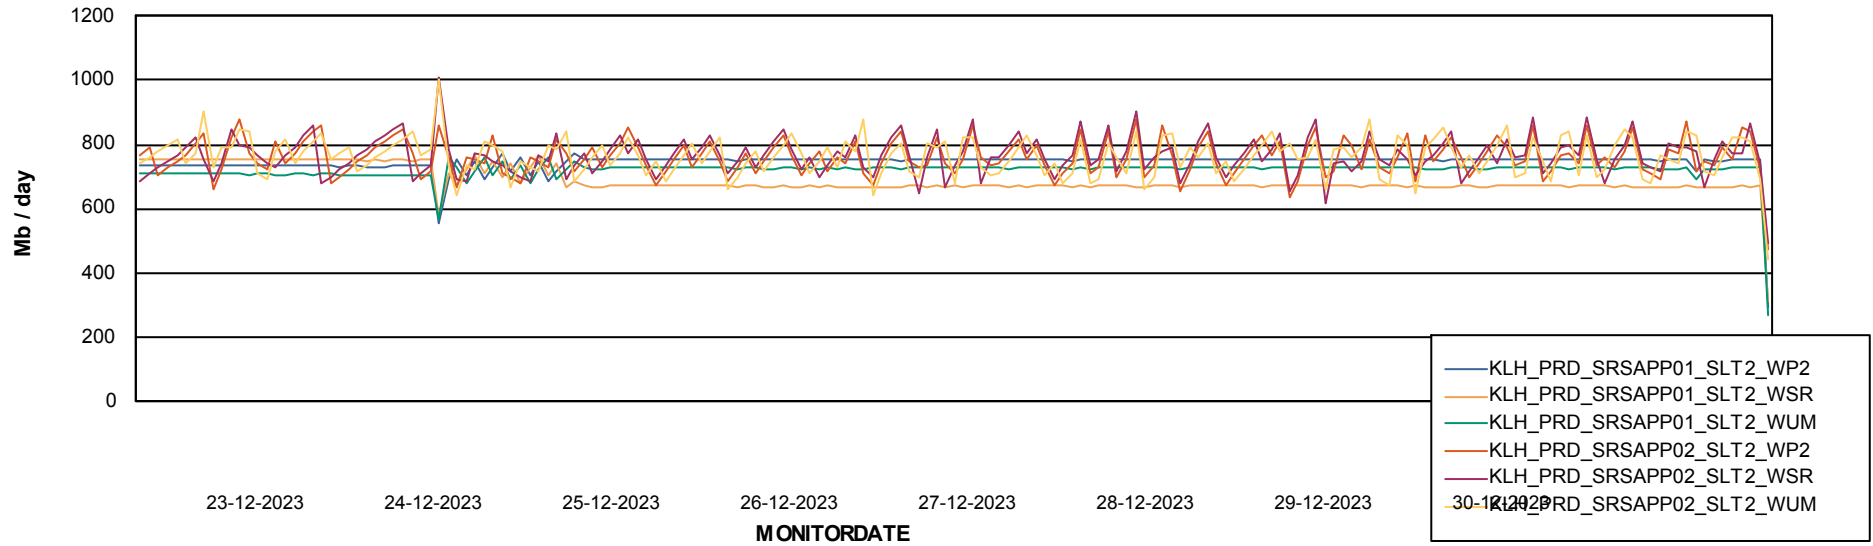

Avg memory used per ReportServer Service

Weekly SLA Customer Report

Customer KLH_Production (24/7)
Database ID 139

ABSSolute Web Component Services

Avg memory used per ABS Web component

Weekly SLA Customer Report