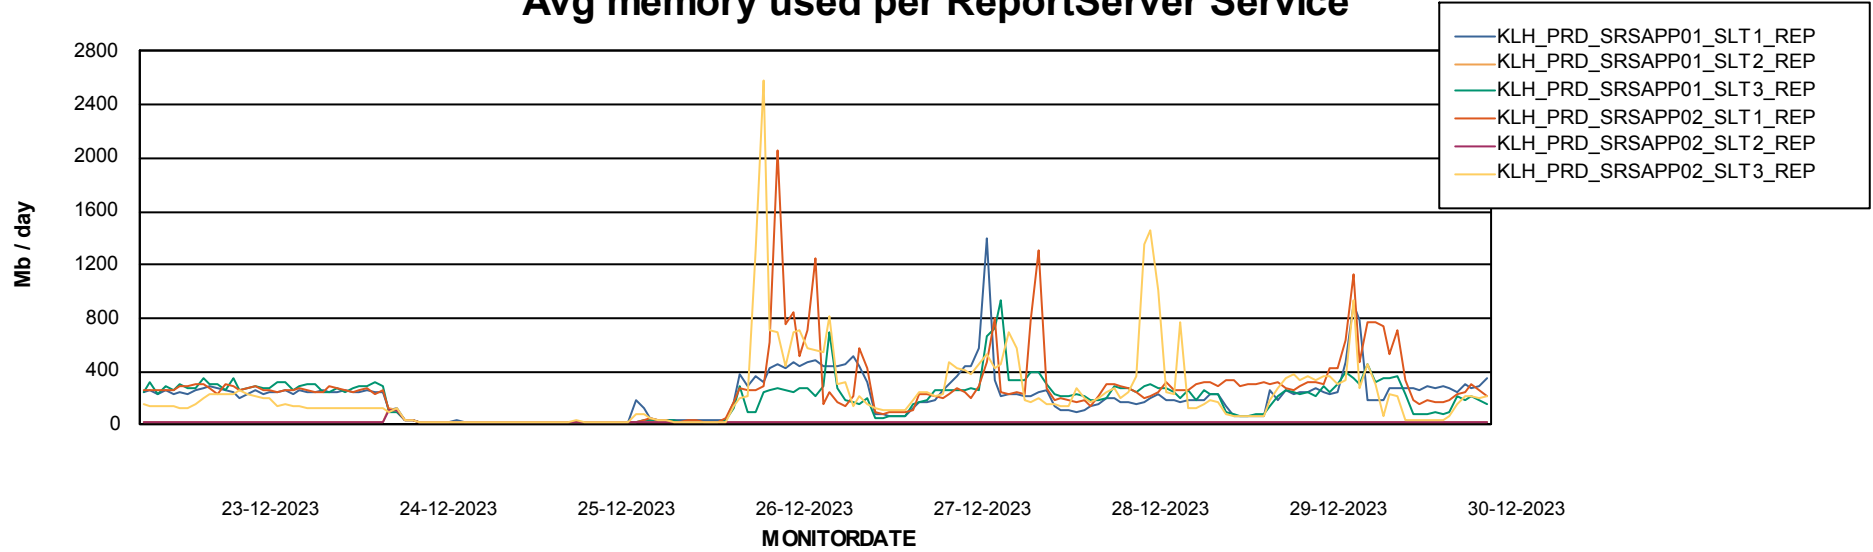

ABSSolute Application ReportServer Services

Avg memory used per ReportServer Service