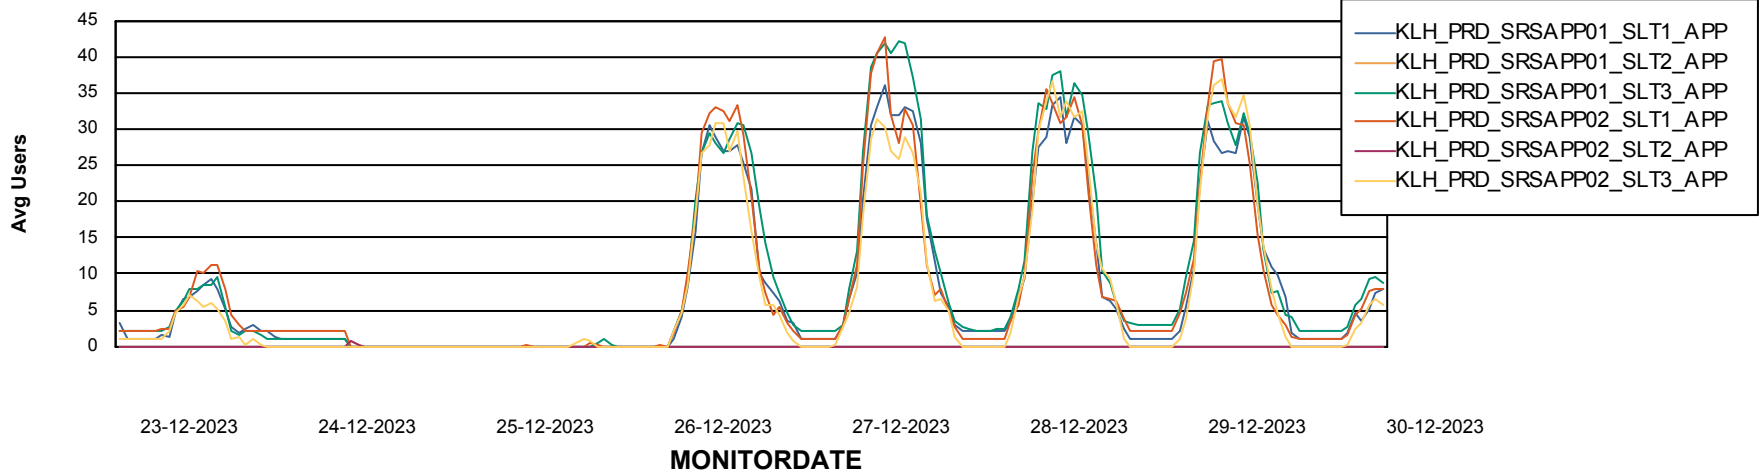

Avg users per day per ABS server