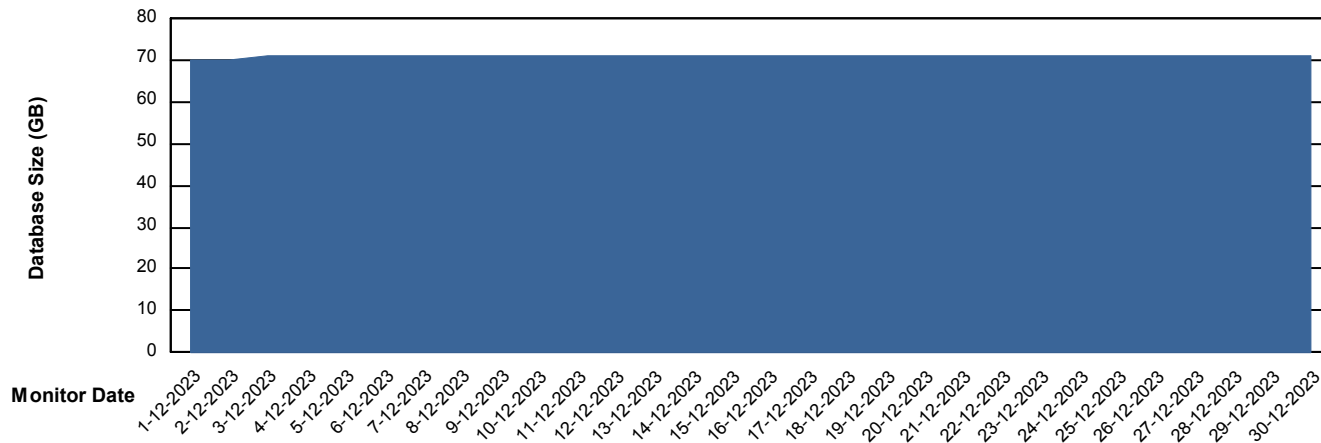

DATABASE SIZE KLA_TST_KLAHQORA04_DB

Database growth over last month