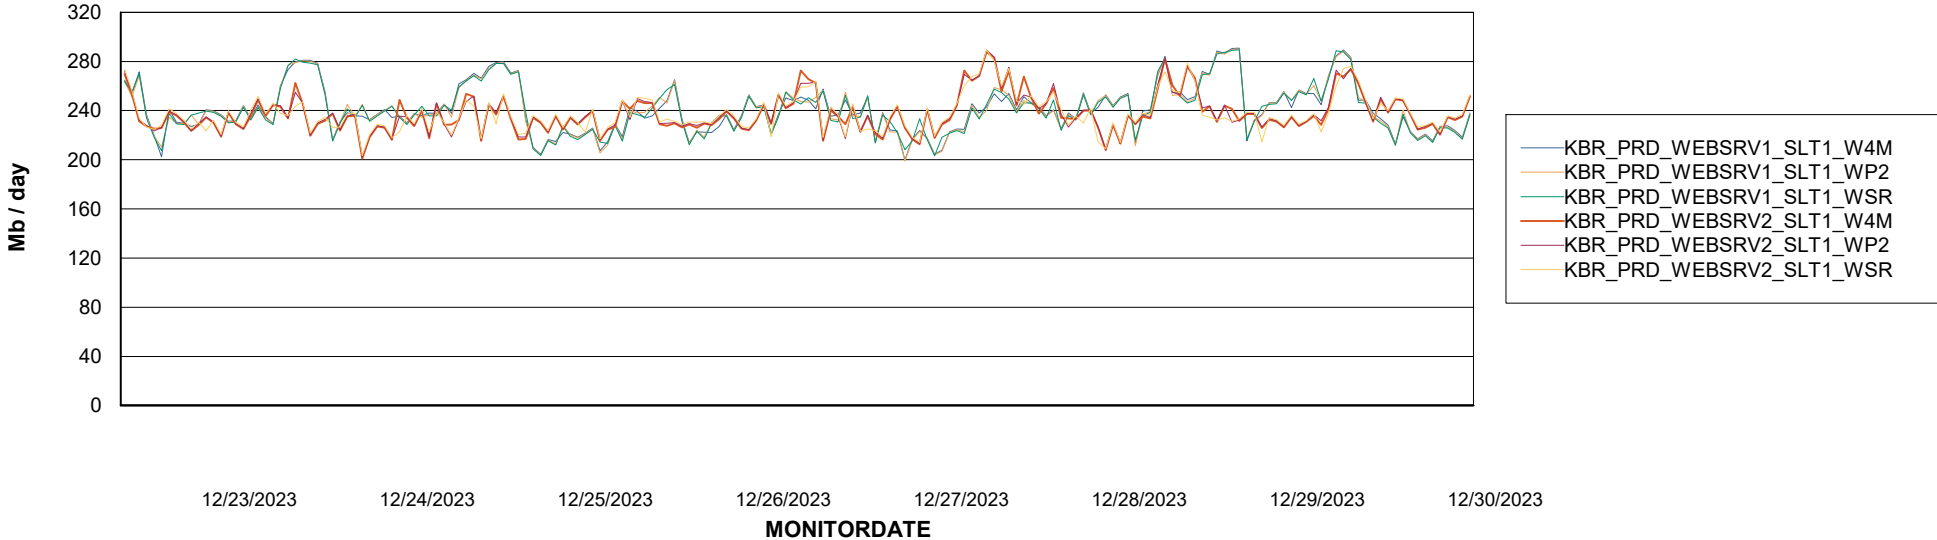

ABSSolute Web Component Services

Avg memory used per ABS Web component