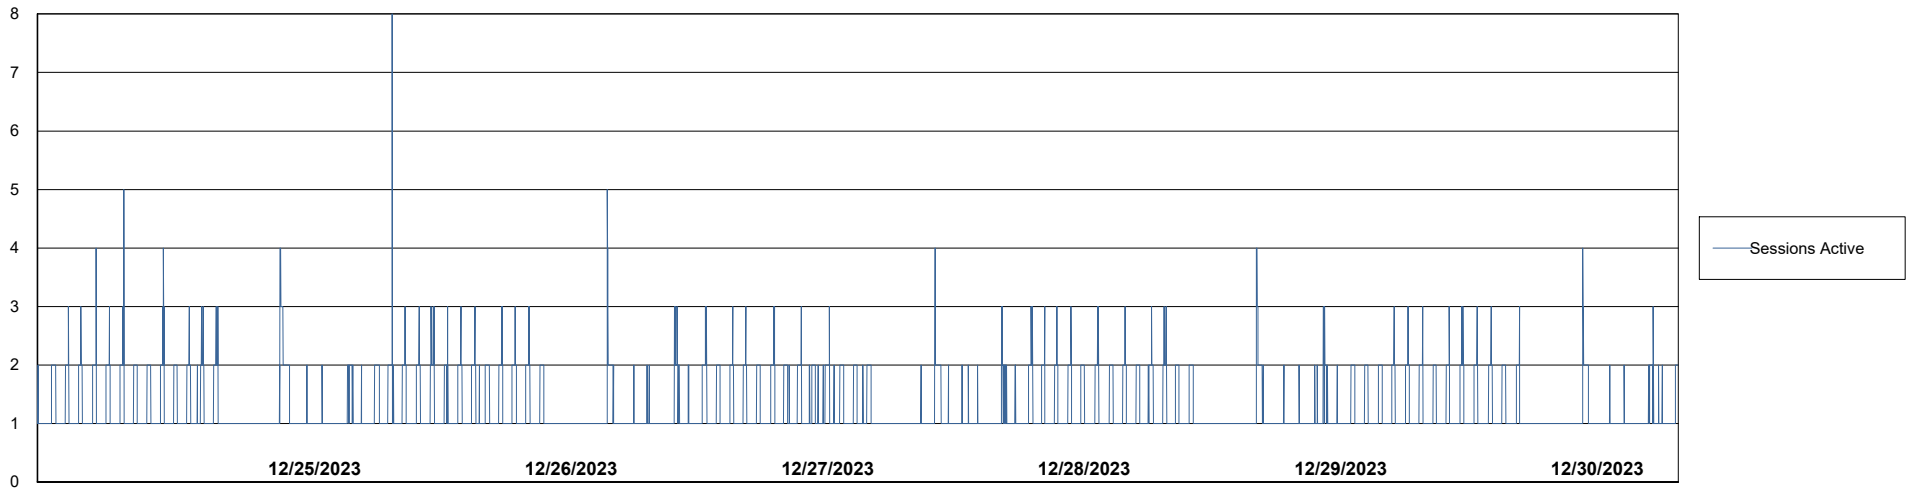

Database Performance KBR_PRD_BI-DBSRV_ABS1