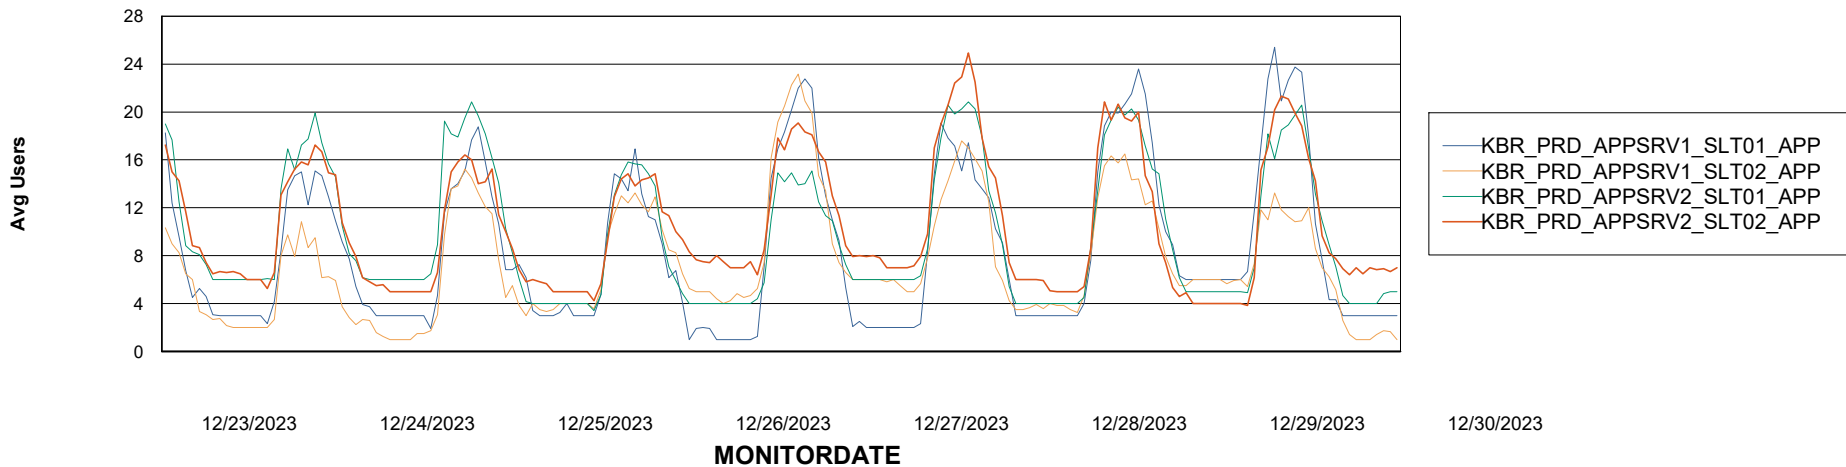

Avg users per day per ABS server