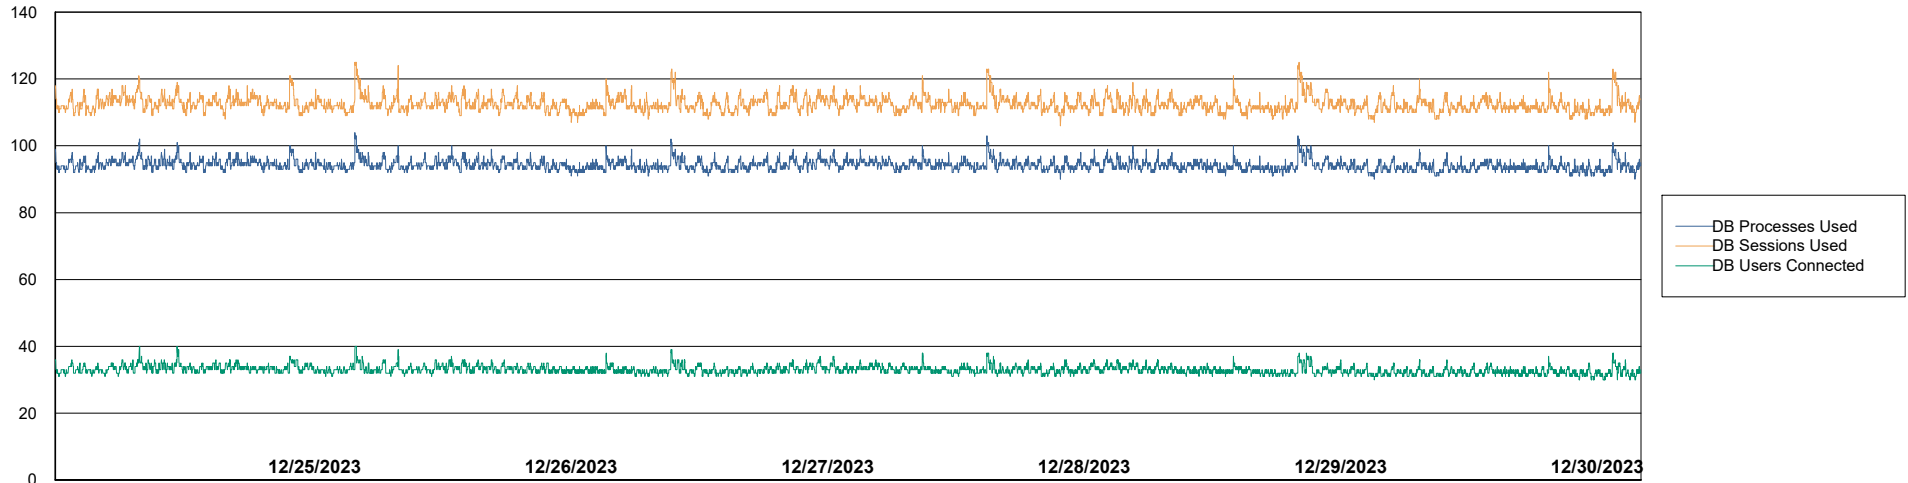

Database Performance KBR_PRD_BI-DBSRV_ABS1