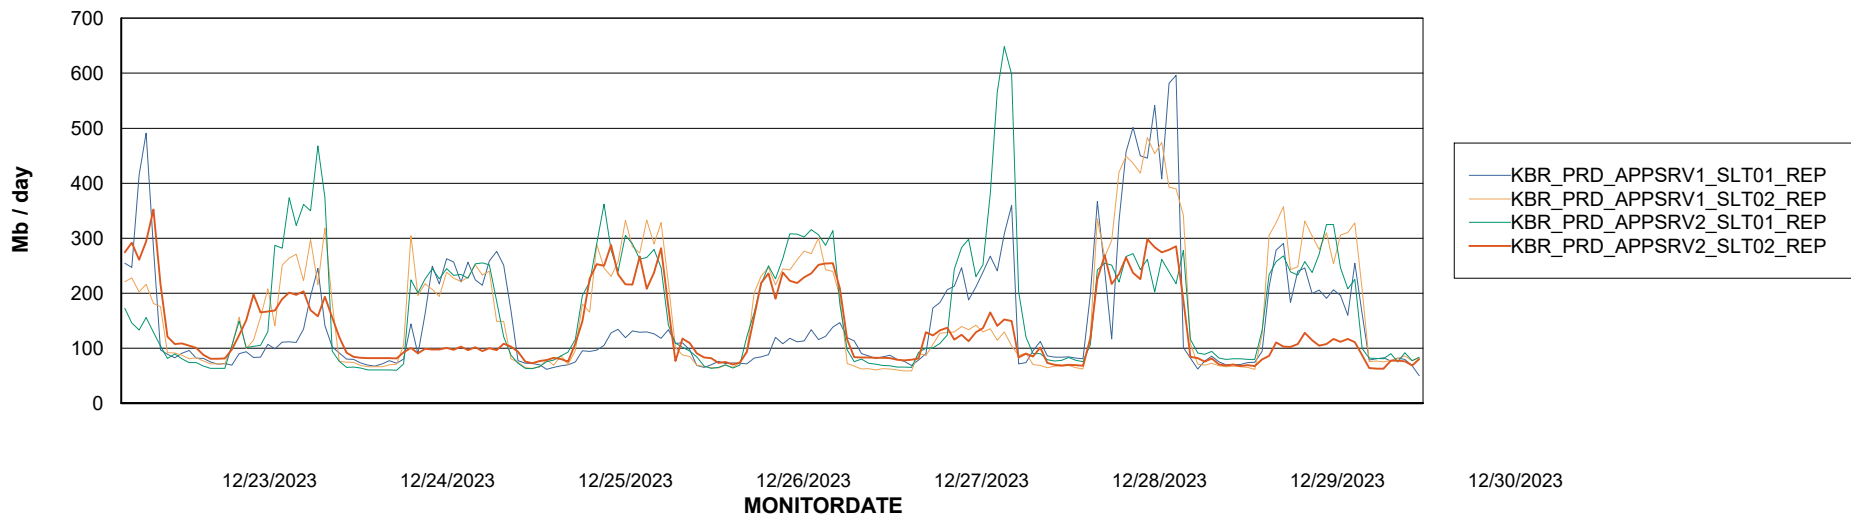

ABSSolute Application Server Services

Avg memory used per ReportServer Service