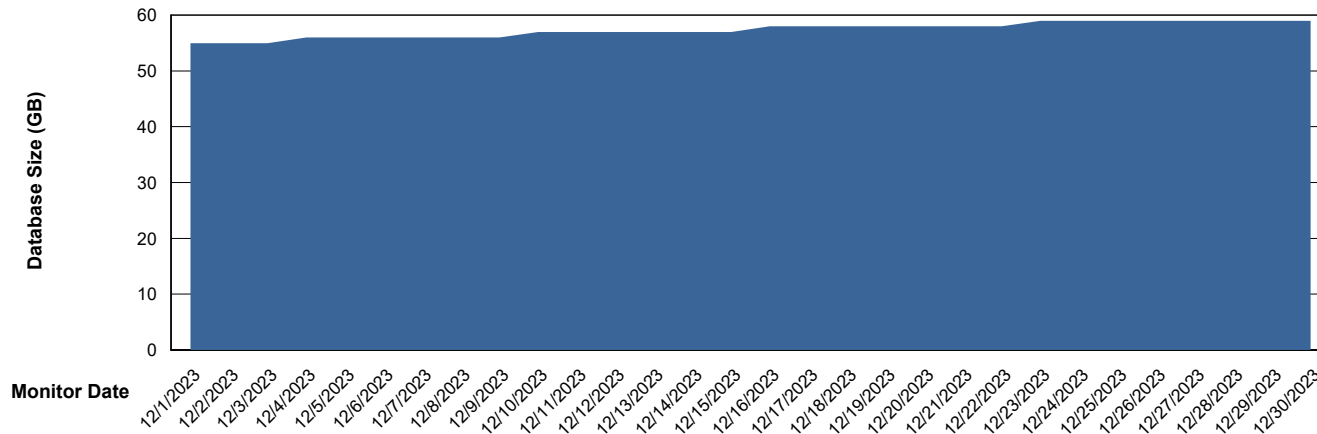

DATABASE SIZE KBR_PRD_DB-SRV1_ABS1

Database growth over last month