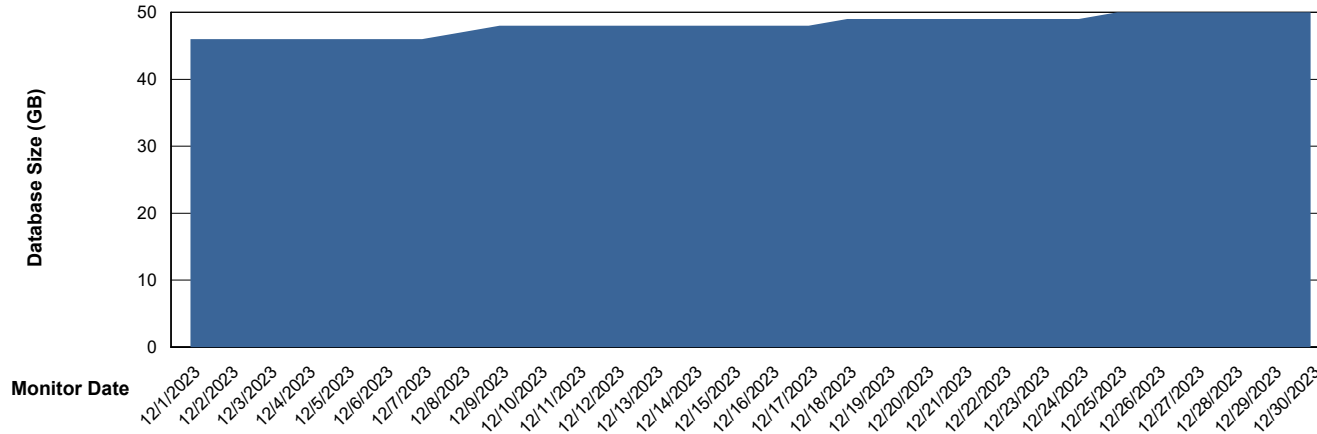

DATABASE SIZE KBR_PRD_BI-DBSRV_ABS1

Database growth over last month