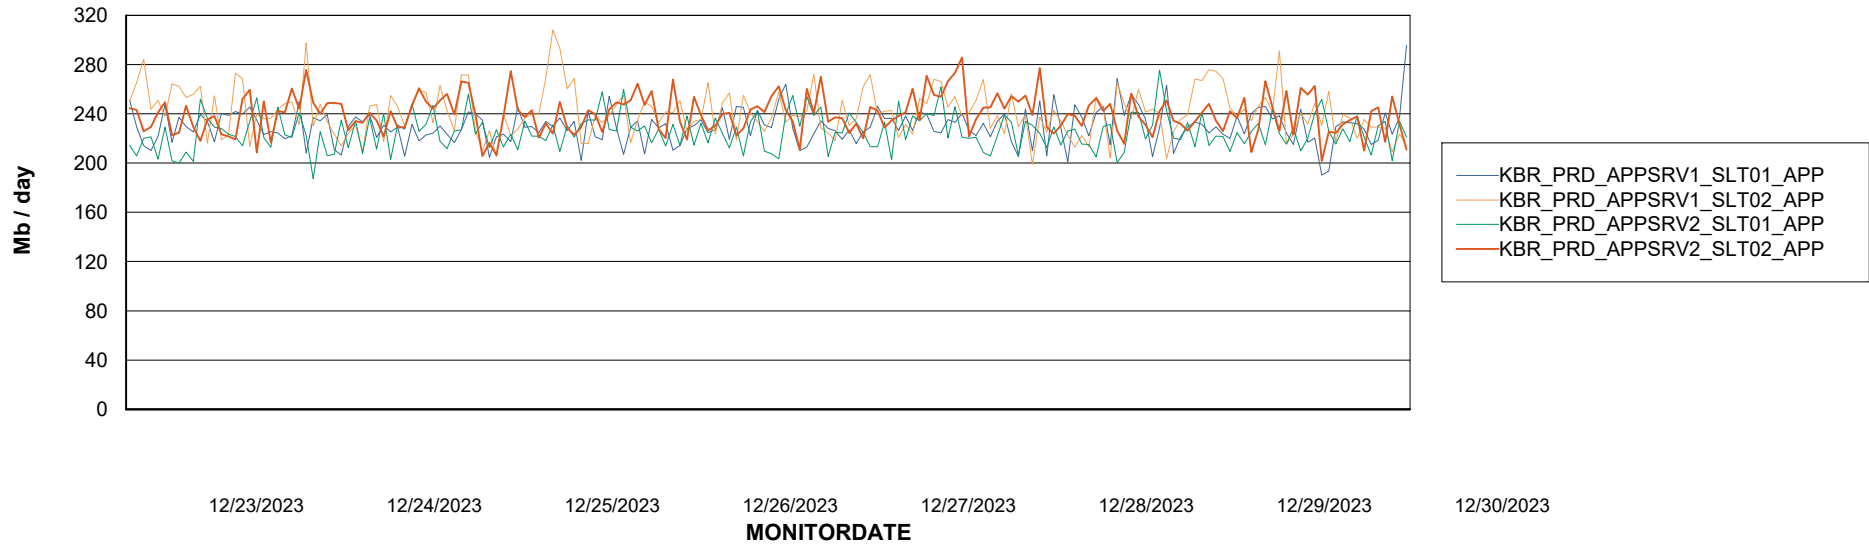

ABSSolute Application Server Services

Avg memory used per ABS Server Service