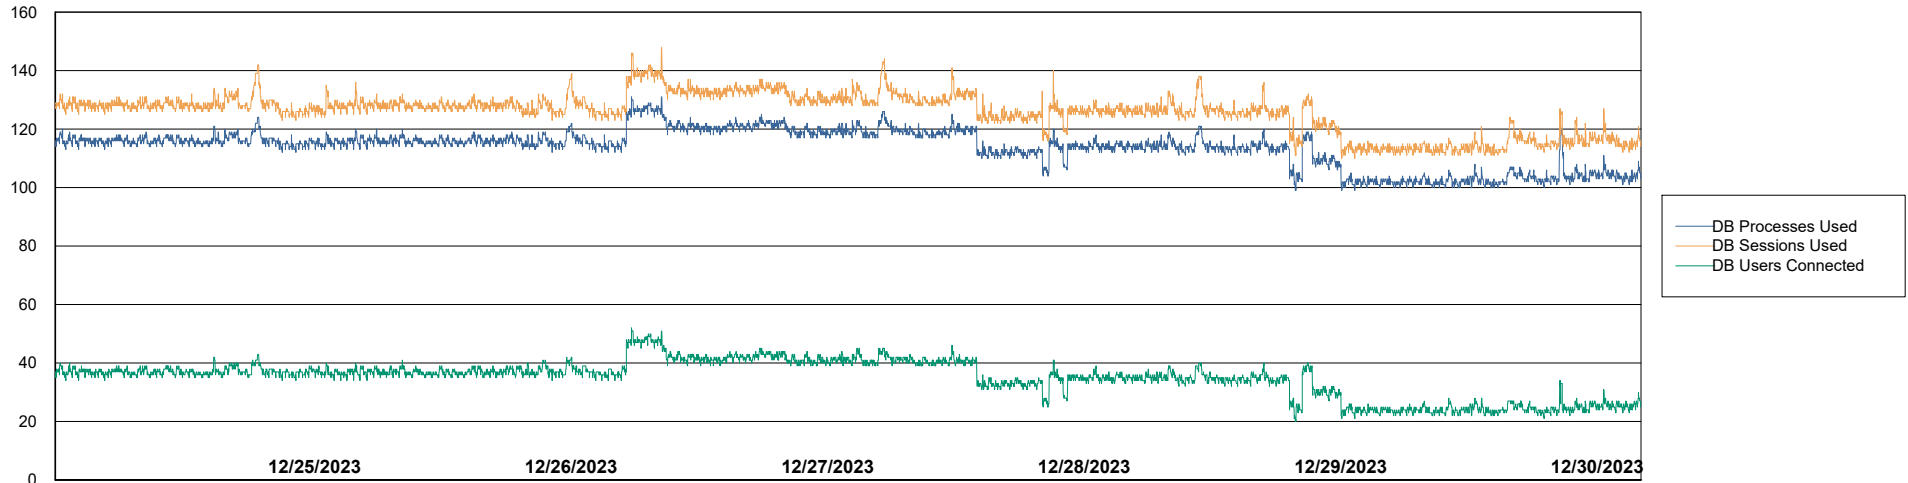

Database Performance JSG_PRD_BASHIR_DB_ABS1