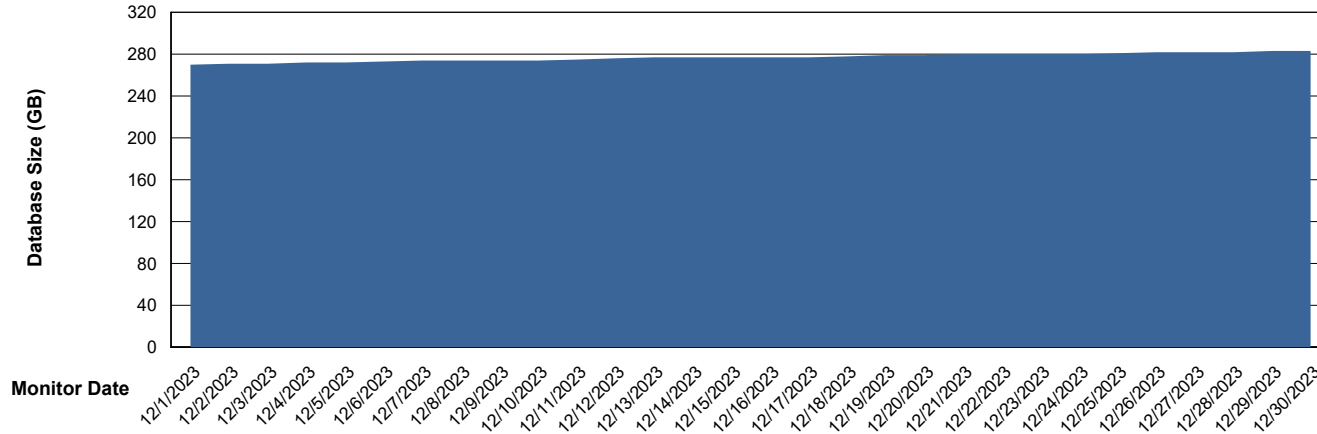

Weekly SLA Customer Report

Customer JSG_Production (24/7)
Database ID 102

Database Performance JSG_PRD_BASHIR_DB_ABS1

Weekly SLA Customer Report

Customer JSG_Production (24/7)
Database ID 102

Database Performance JSG_PRD_PICARD_DB_ABS1

DB Processes Max 0
DB Processes Max 1,000
DB Processes Max 4

Weekly SLA Customer Report

Customer JSG_Production (24/7)
Database ID 102

Database Performance JSG_PRD_RIKER_DB_HSBABS1

Weekly SLA Customer Report

Customer JSG_Production (24/7)
Database ID 102

DATABASE SIZE JSG_PRD_BASHIR_DB_ABS1

Database growth over last month

DATABASE SIZE JSG_PRD_RIKER_DB_HSBABS1

Database growth over last month

Weekly SLA Customer Report