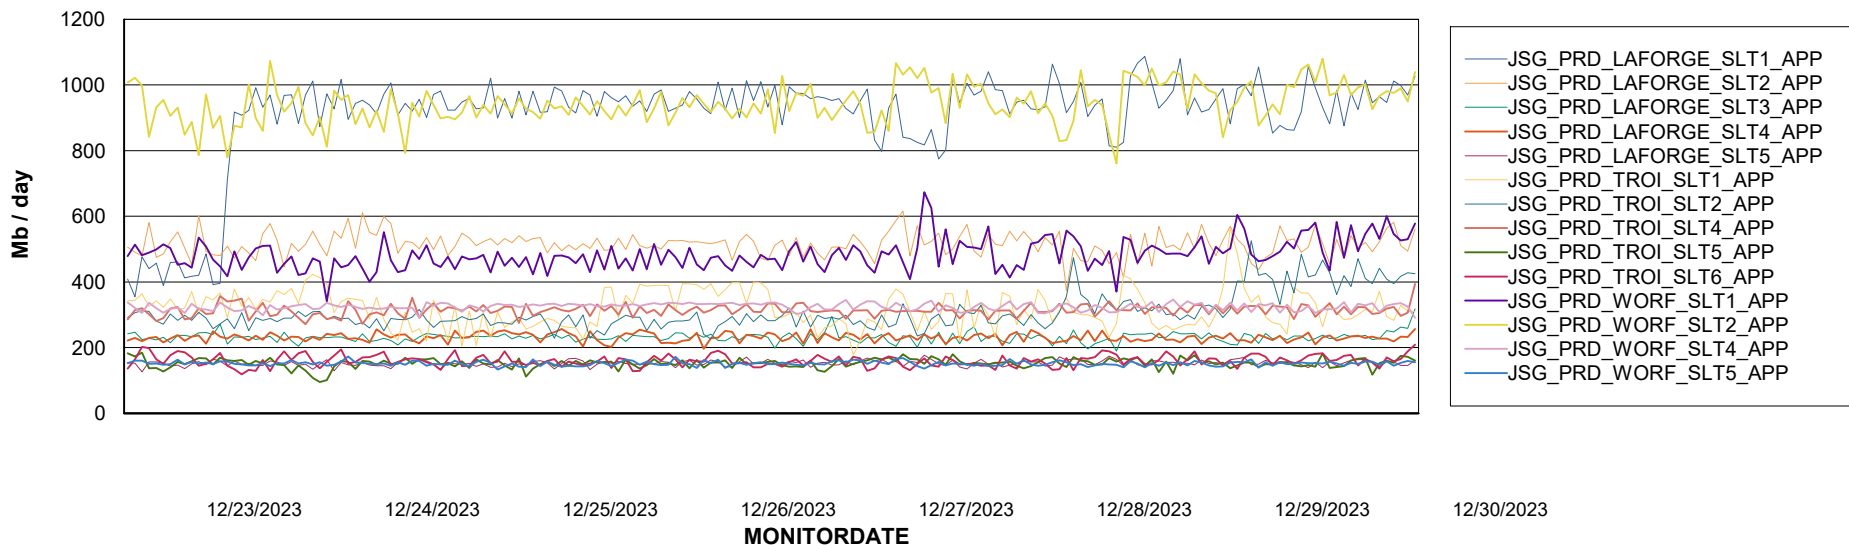

ABSSolute Application Server Services

Avg memory used per ABS Server Service