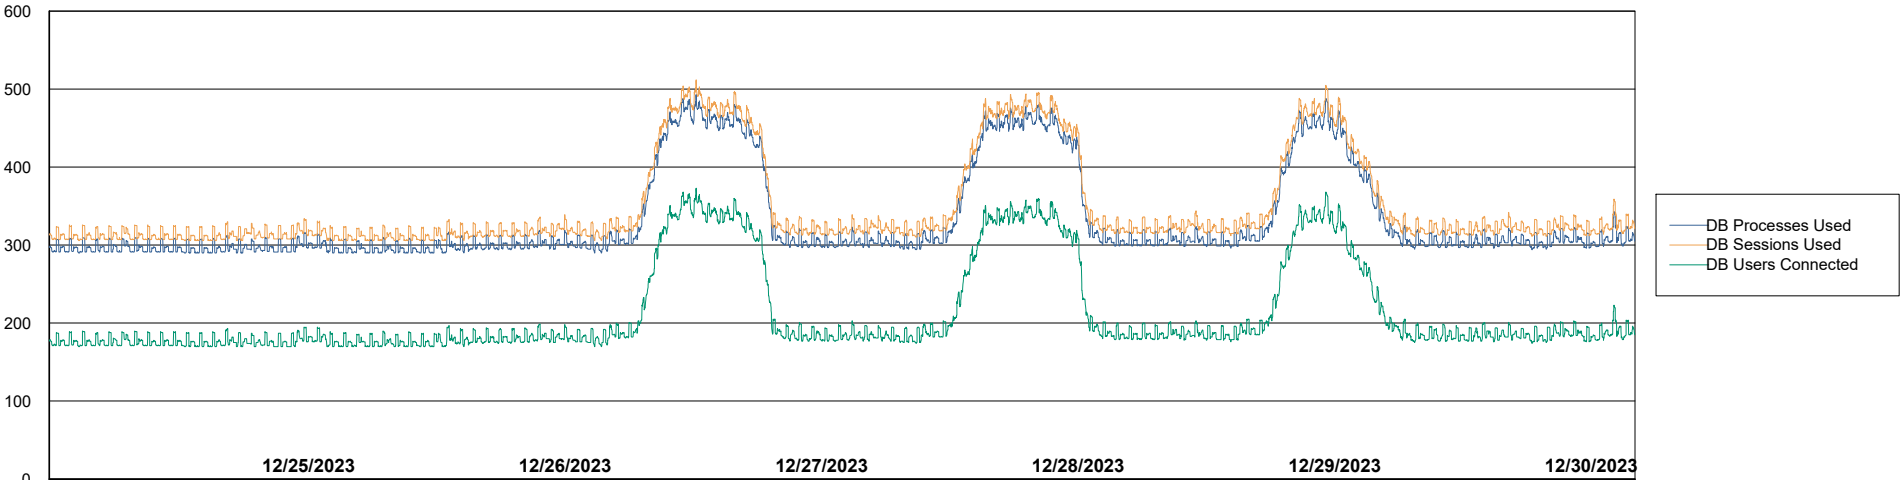

DB Processes Max 0
DB Processes Max 1,000
DB Processes Max 4

Weekly SLA Customer Report

Customer JSG_Production (24/7)
Database ID 102

Database Performance JSG_PRD_RIKER_DB_HSBABS1

Weekly SLA Customer Report