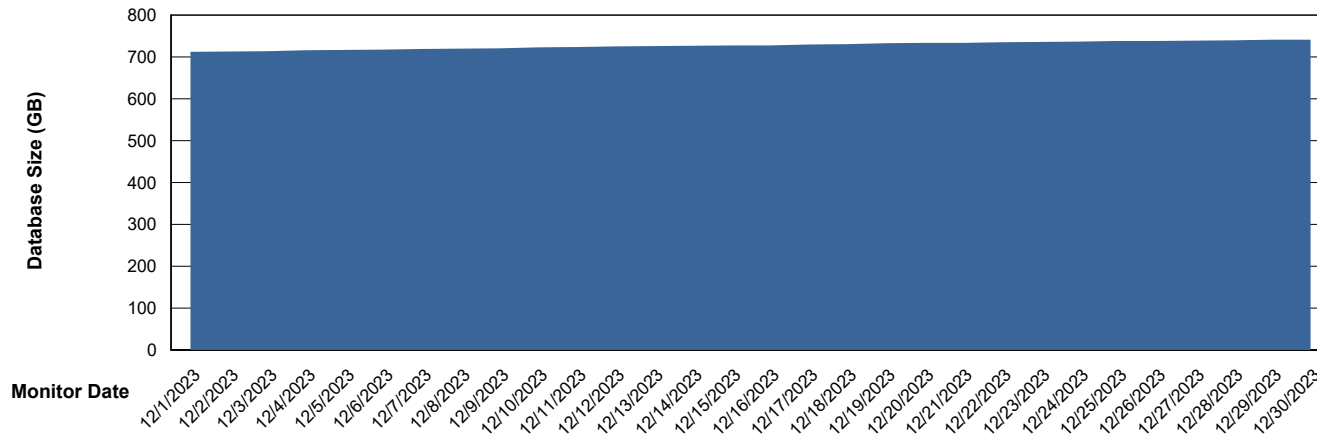

Customer JSG_Production (24/7)
Database ID 102

DATABASE SIZE JSG_PRD_BASHIR_DB_ABS1

Database growth over last month

DATABASE SIZE JSG_PRD_RIKER_DB_HSBABS1

Database growth over last month

Weekly SLA Customer Report