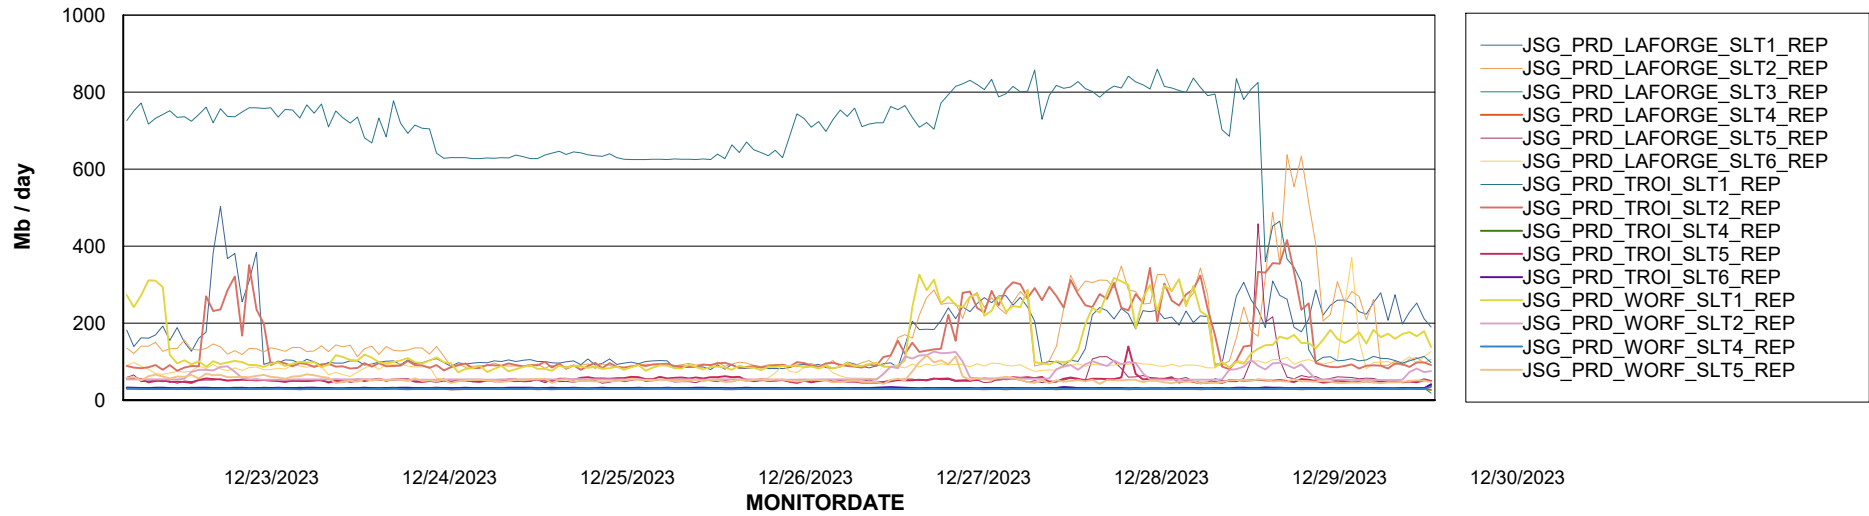

ABSSolute Application ReportServer Services

Avg memory used per ReportServer Service