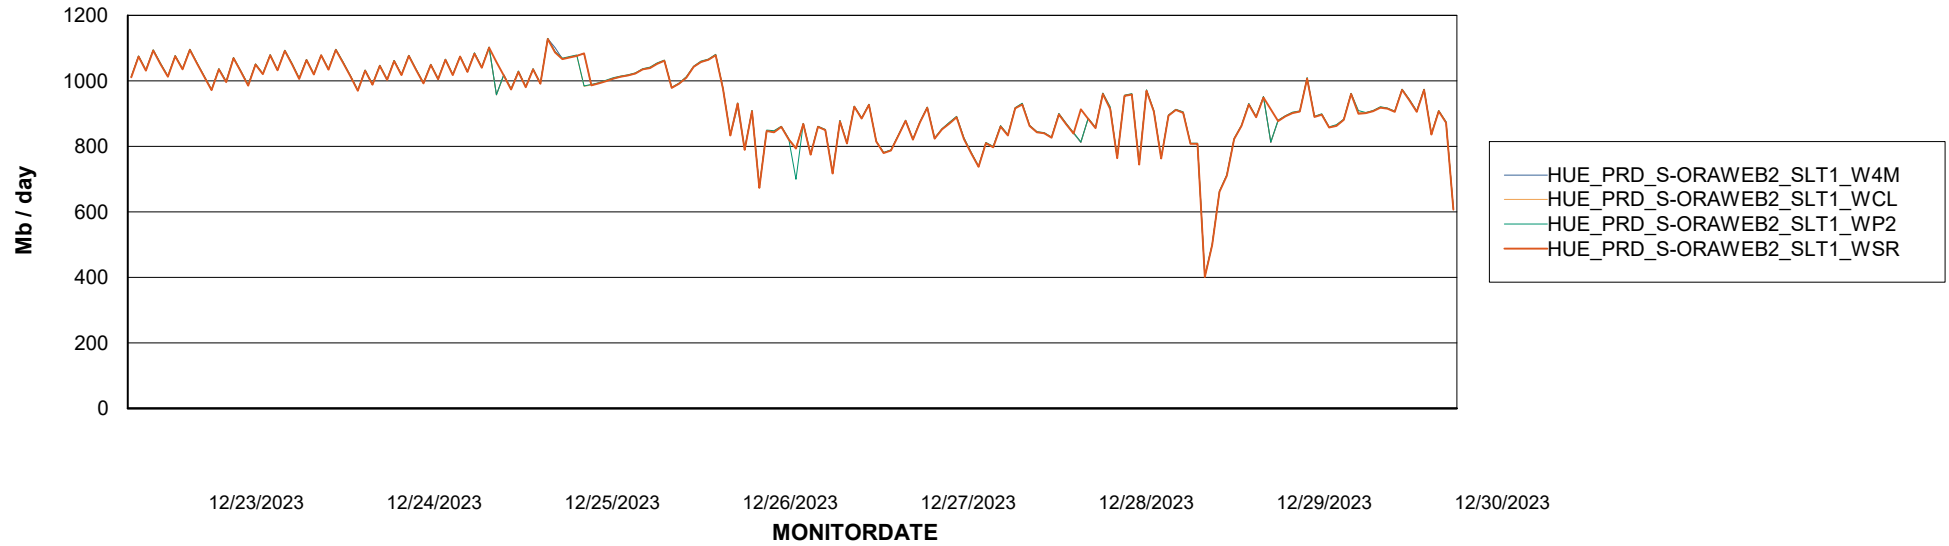

ABSSolute Web Component Services

Avg memory used per ABS Web component