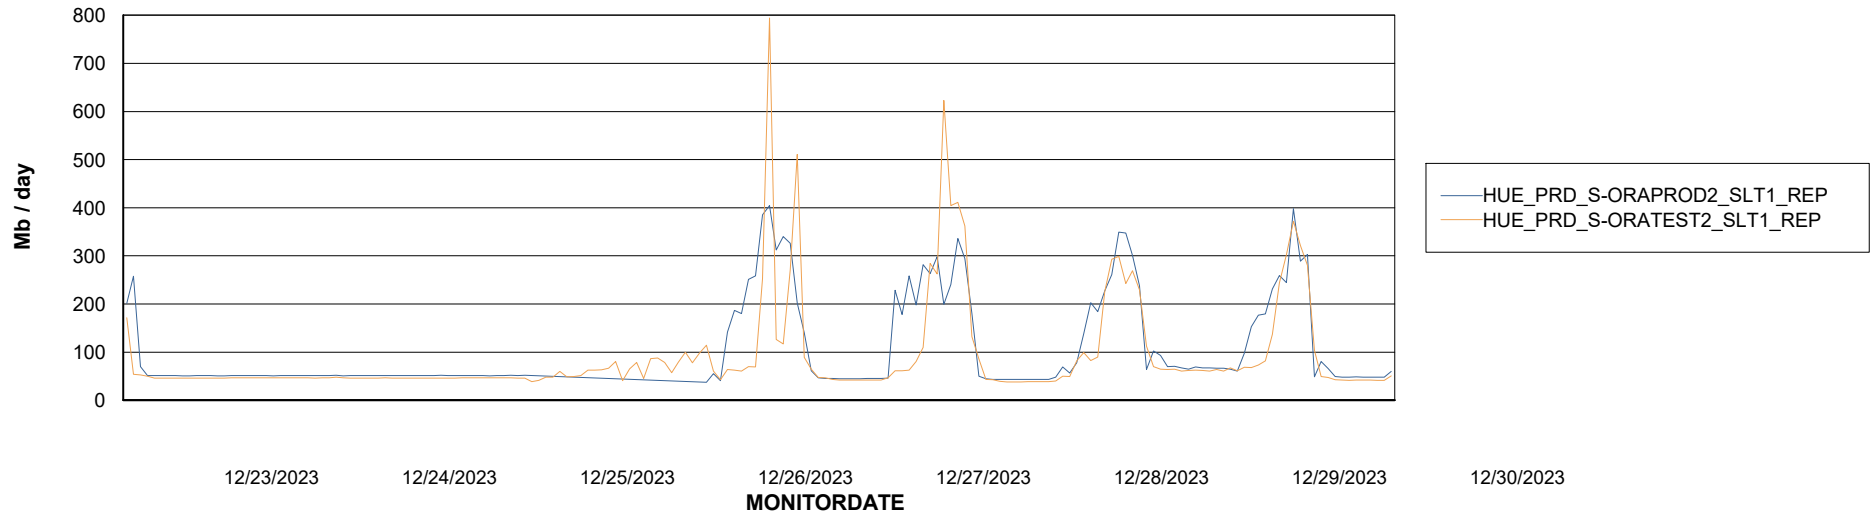

Avg memory used per ABS Server Service

Avg users per day per ABS server

Weekly SLA Customer Report

Customer HUE_Production
Database ID 154

ABSSolute Application ReportServer Services

Avg memory used per ReportServer Service