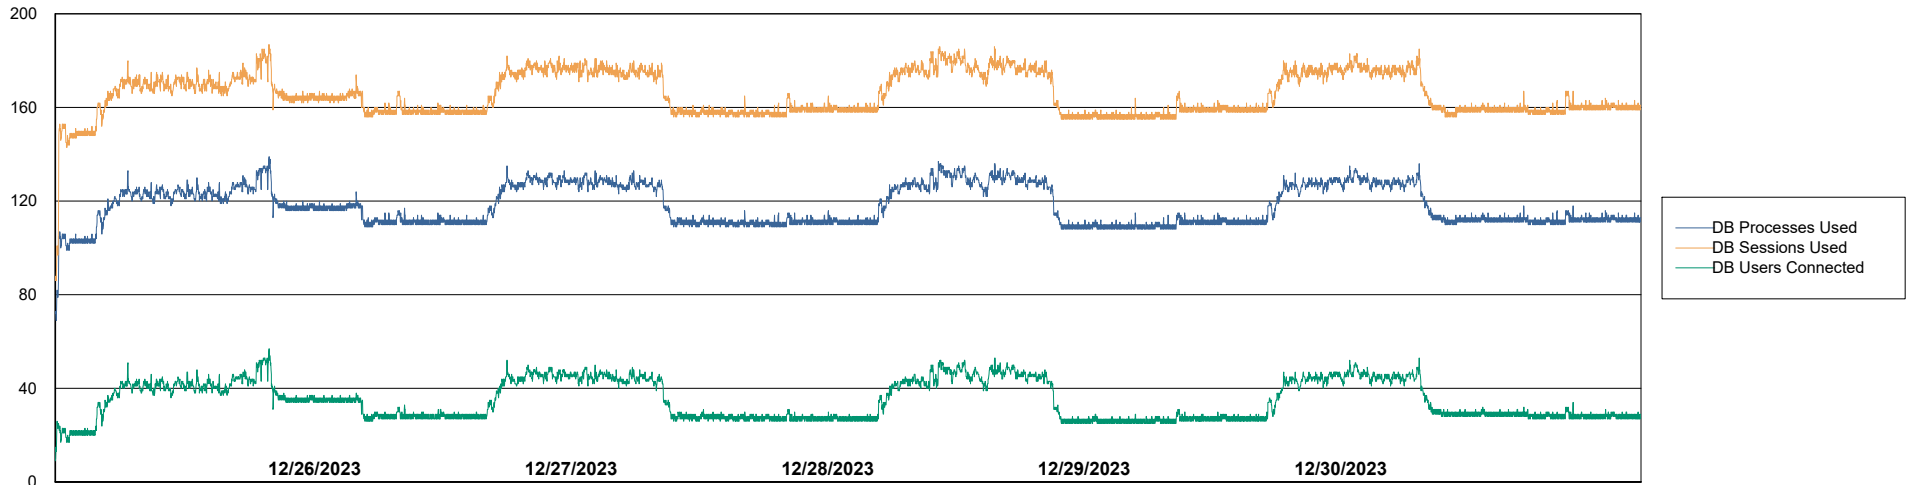

Weekly SLA Customer Report

Customer HUE_Production
Database ID 154

Database Performance HUE_PRD_S-ORABI2_ABS1

Weekly SLA Customer Report

Customer HUE_Production
Database ID 154

Database Performance HUE_PRD_S-ORAPROD2_ABS1