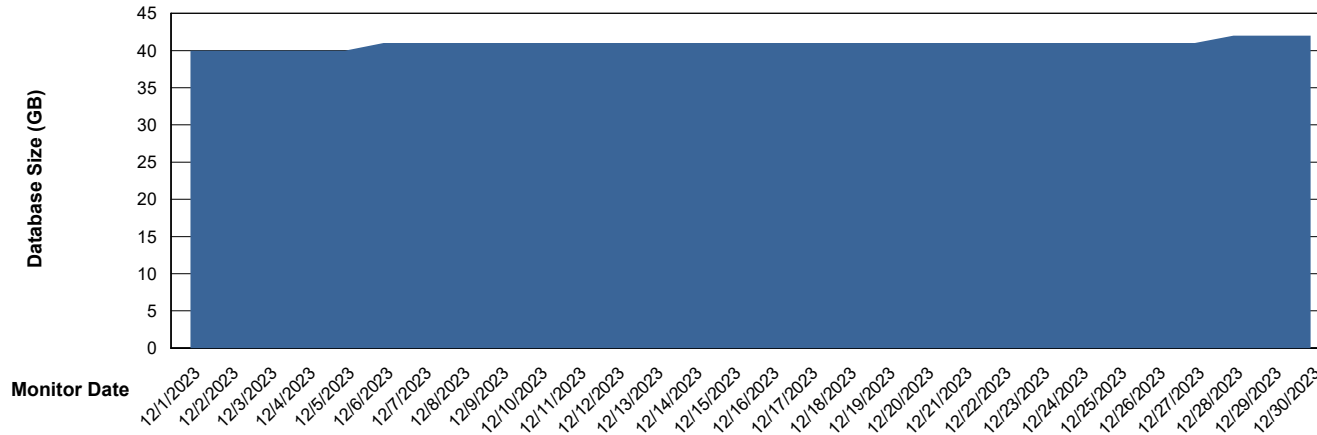

DATABASE SIZE HUE_PRD_S-ORABI2_ABS1

Database growth over last month