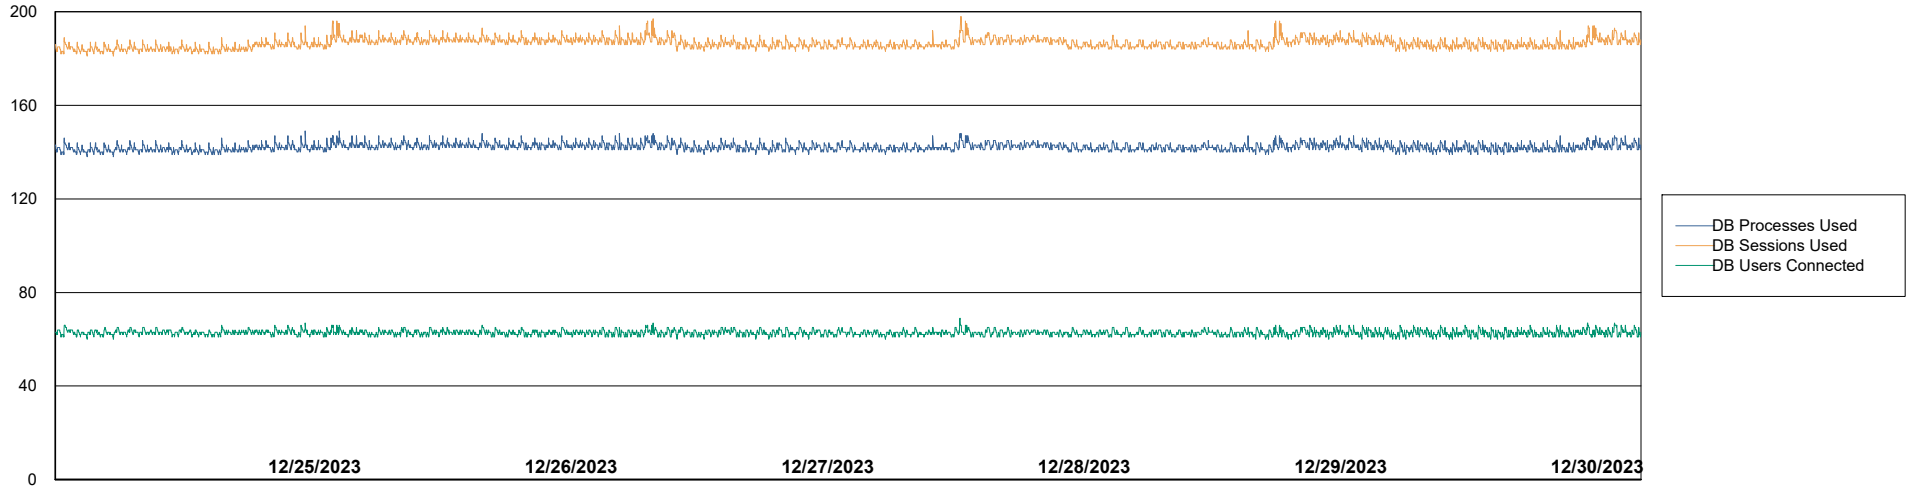

Database Performance HUE_PRD_S-ORABI2_ABS1