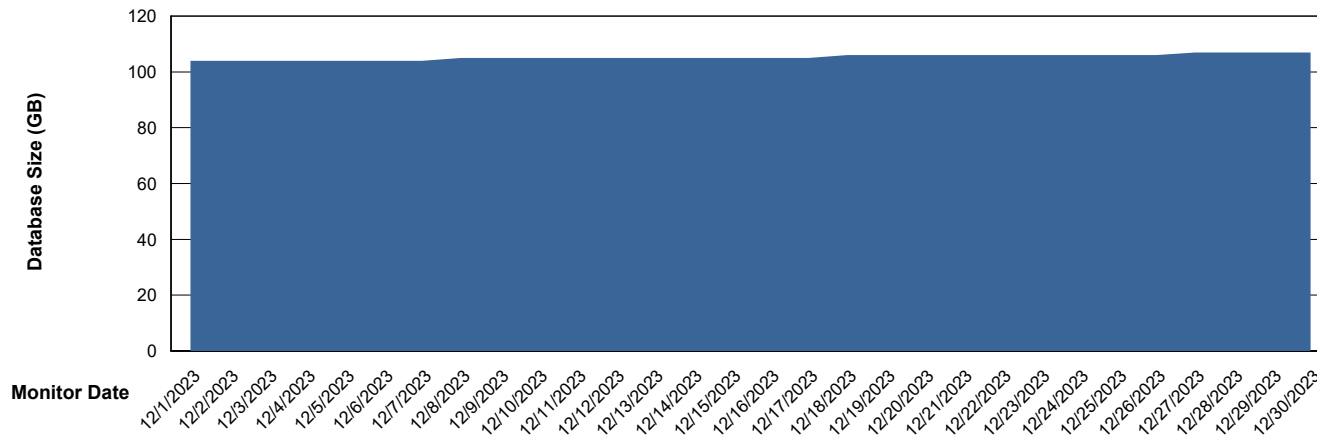

DATABASE SIZE HUE_PRD_S-ORAPROD2_ABS1

Database growth over last month