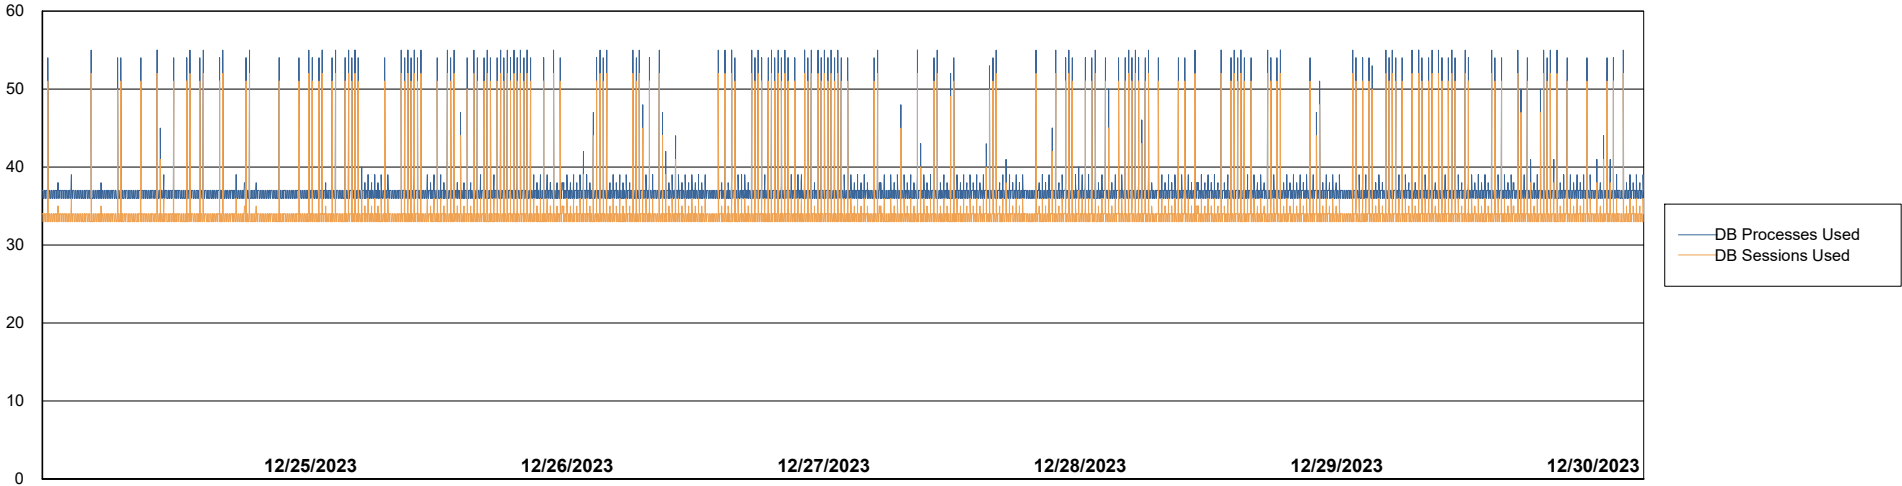

Database Performance HUE_PRD_S-ORATEST2_HSBABS1

DB Processes Max 1,000