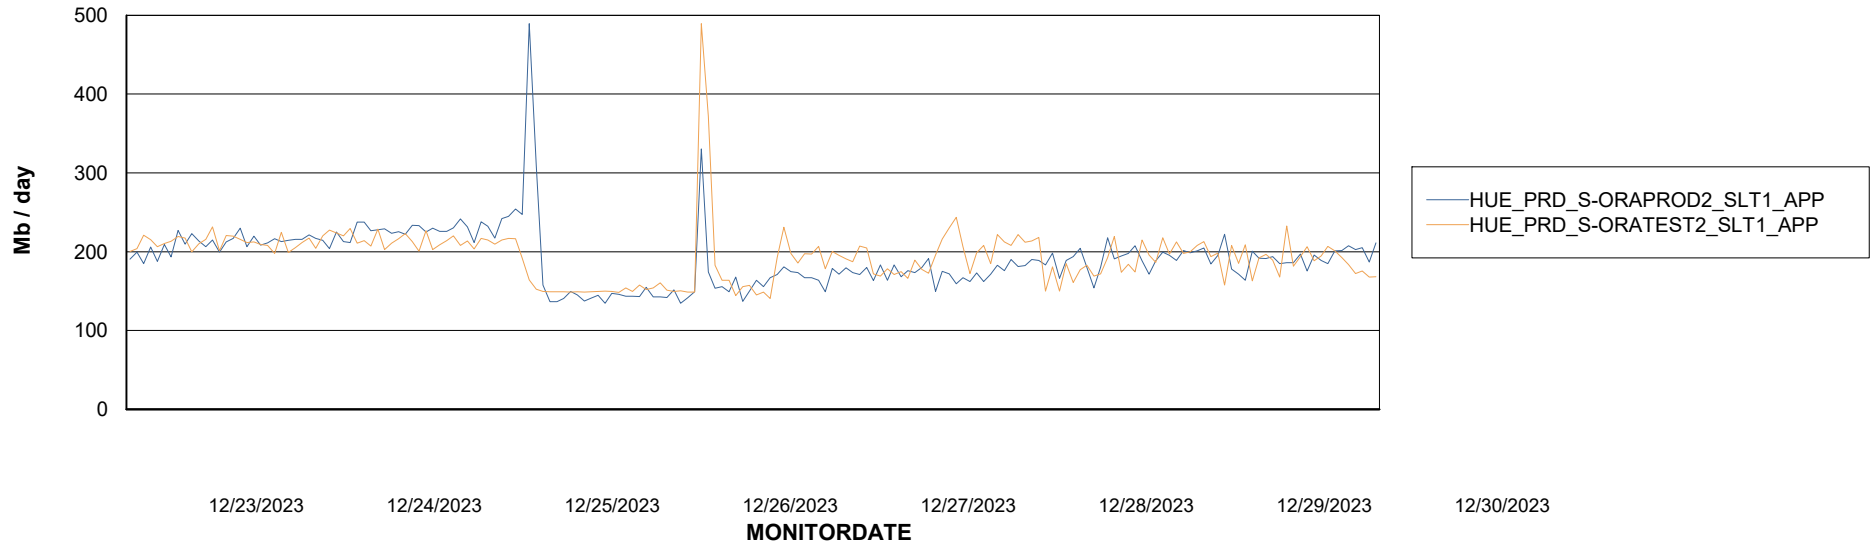

ABSSolute Application Server Services

Avg memory used per ABS Server Service