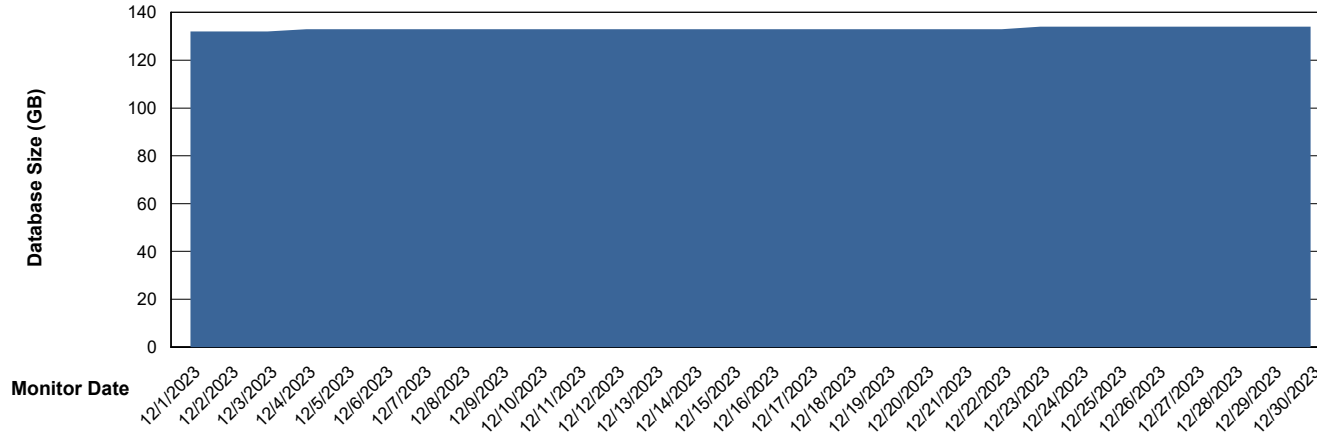

Weekly SLA Customer Report

Customer EUT_Production
Database ID 114

Database Performance EUT_EUP_PRD_URVINA22T_DB_ABS1

Weekly SLA Customer Report

Customer EUT_Production
Database ID 114

Database Performance EUT_URM_PRD_URVINA26_DB_ABS1

Weekly SLA Customer Report

Customer EUT_Production
Database ID 114

DATABASE SIZE EUT_EUP_PRD_URVINA22T_DB_ABS1

Database growth over last month

DATABASE SIZE EUT_URM_PRD_URVINA26_DB_ABS1

Database growth over last month