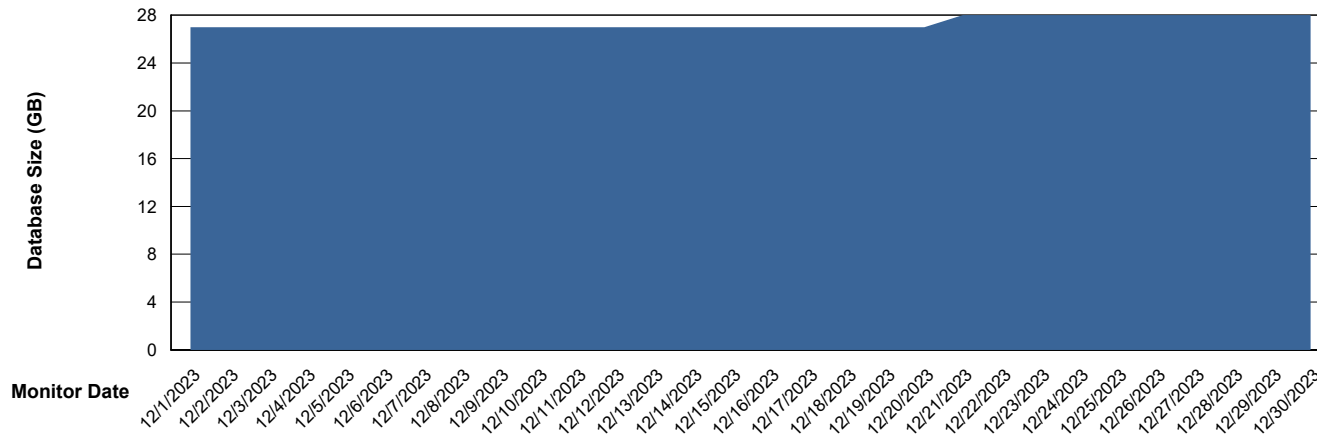

Weekly SLA Customer Report

Customer EUT_Production
Database ID 114

DATABASE SIZE EUT_EUP_PRD_URVINA22T_DB_ABS1

Database growth over last month

DATABASE SIZE EUT_URM_PRD_URVINA26_DB_ABS1

Database growth over last month