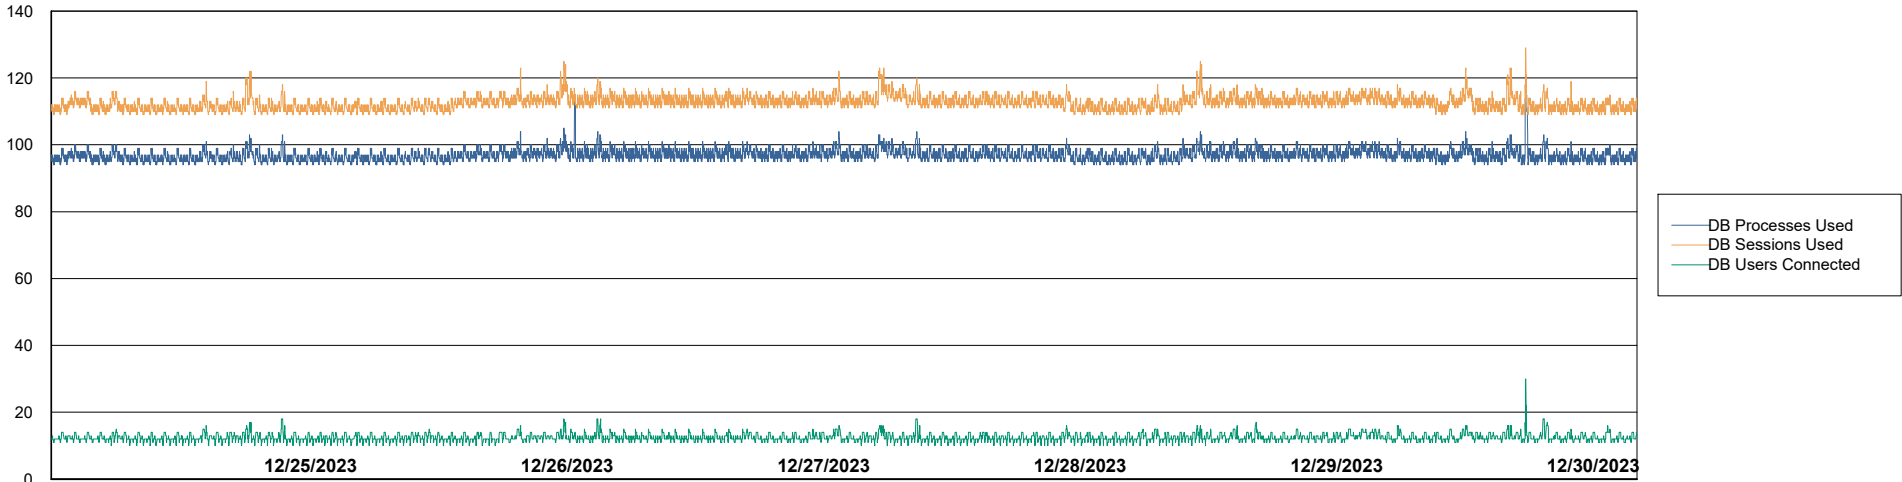

DB Processes Max 1,000
DB Sessions Max 0

Weekly SLA Customer Report

Customer ELJ Production
Database ID 72

Database Performance ELJ_PRD_FRASEQXPRDDB03_ABS1

Weekly SLA Customer Report

Customer ELJ Production
Database ID 72