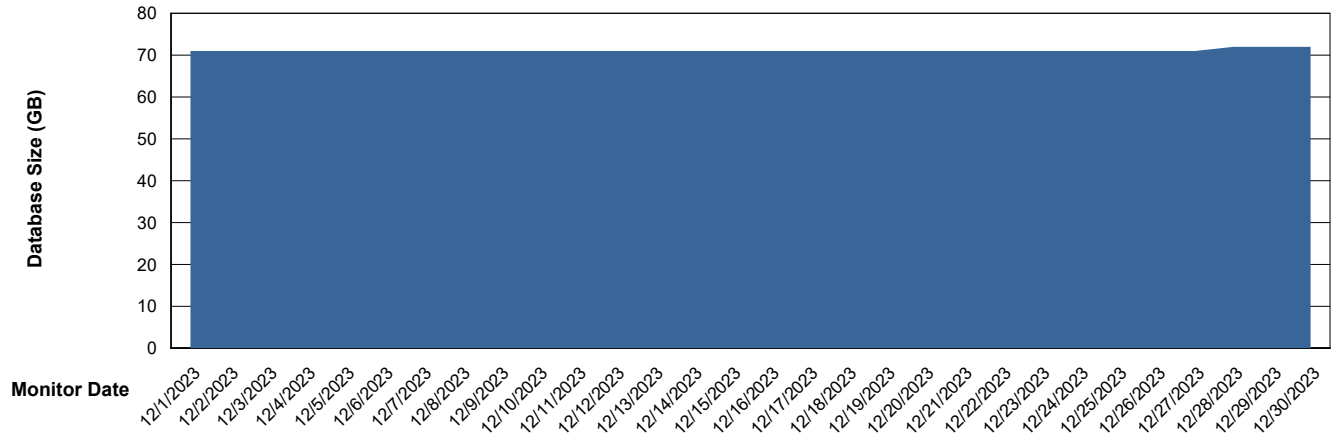

DB Processes Max 1,000
DB Sessions Max 0

Weekly SLA Customer Report

Customer ELJ Production
Database ID 72

Database Performance ELJ_PRD_FRASEQXPRDDB03_ABS1

Weekly SLA Customer Report

Customer ELJ Production
Database ID 72

DATABASE SIZE ELJ_PRD_FRASEQXPRDDB01_ABS1

Database growth over last month

DATABASE SIZE ELJ_PRD_FRASEQXPRDDB03_ABS1

Database growth over last month

Weekly SLA Customer Report

Customer ELJ Production
Database ID 72