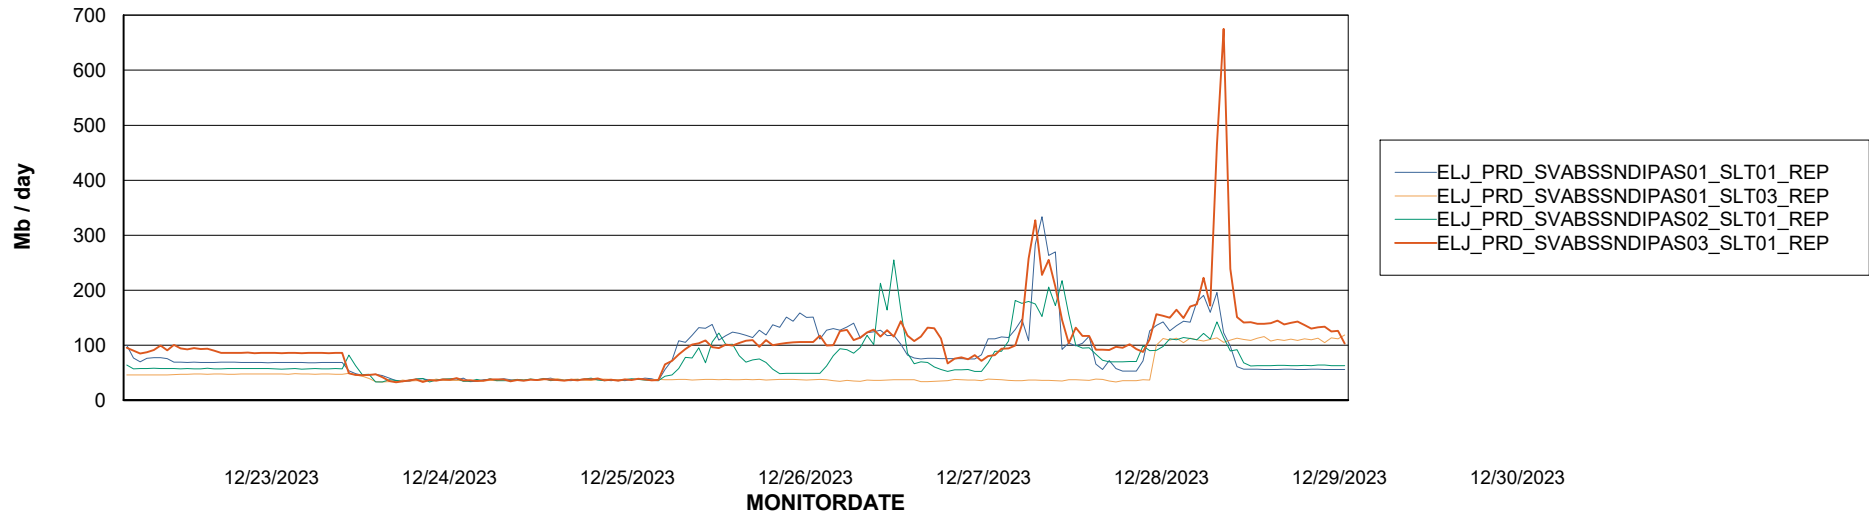

Avg memory used per ABS Server Service

Avg users per day per ABS server

Weekly SLA Customer Report

Customer ELJ Production
Database ID 72

ABSSolute Application ReportServer Services

Avg memory used per ReportServer Service