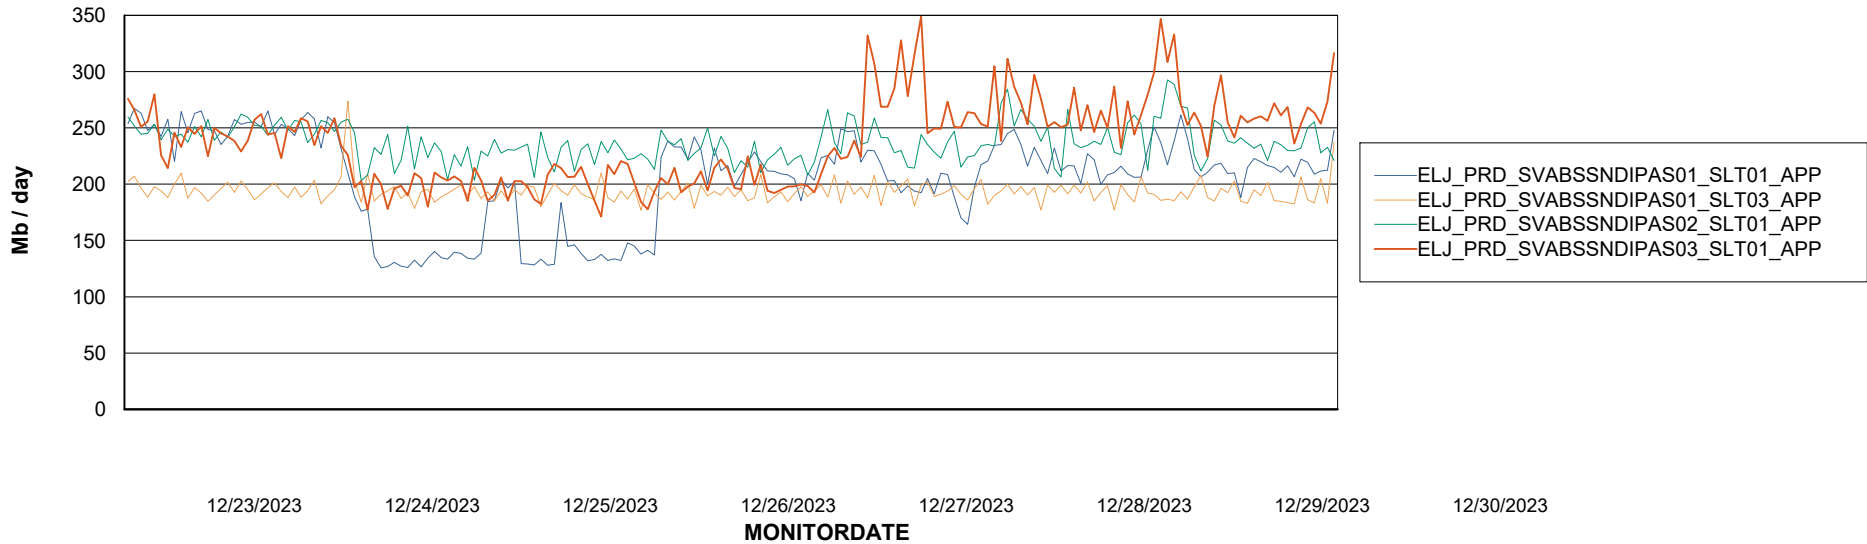

ABSSolute Application Server Services

Avg memory used per ABS Server Service