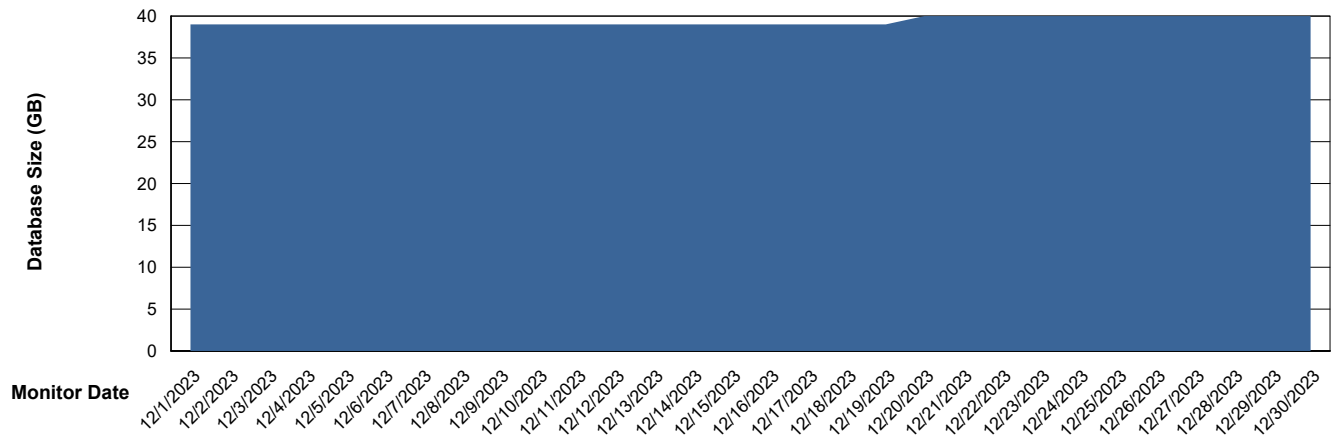

DB Processes Max 1,000
DB Sessions Max 0

Weekly SLA Customer Report

Customer ELJ Production
Database ID 72

Database Performance ELJ_PRD_FRASEQXPRDDB03_ABS1

Weekly SLA Customer Report

Customer ELJ Production
Database ID 72

DATABASE SIZE ELJ_PRD_FRASEQXPRDDB01_ABS1

Database growth over last month

DATABASE SIZE ELJ_PRD_FRASEQXPRDDB03_ABS1

Database growth over last month

Weekly SLA Customer Report

Customer ELJ Production
Database ID 72