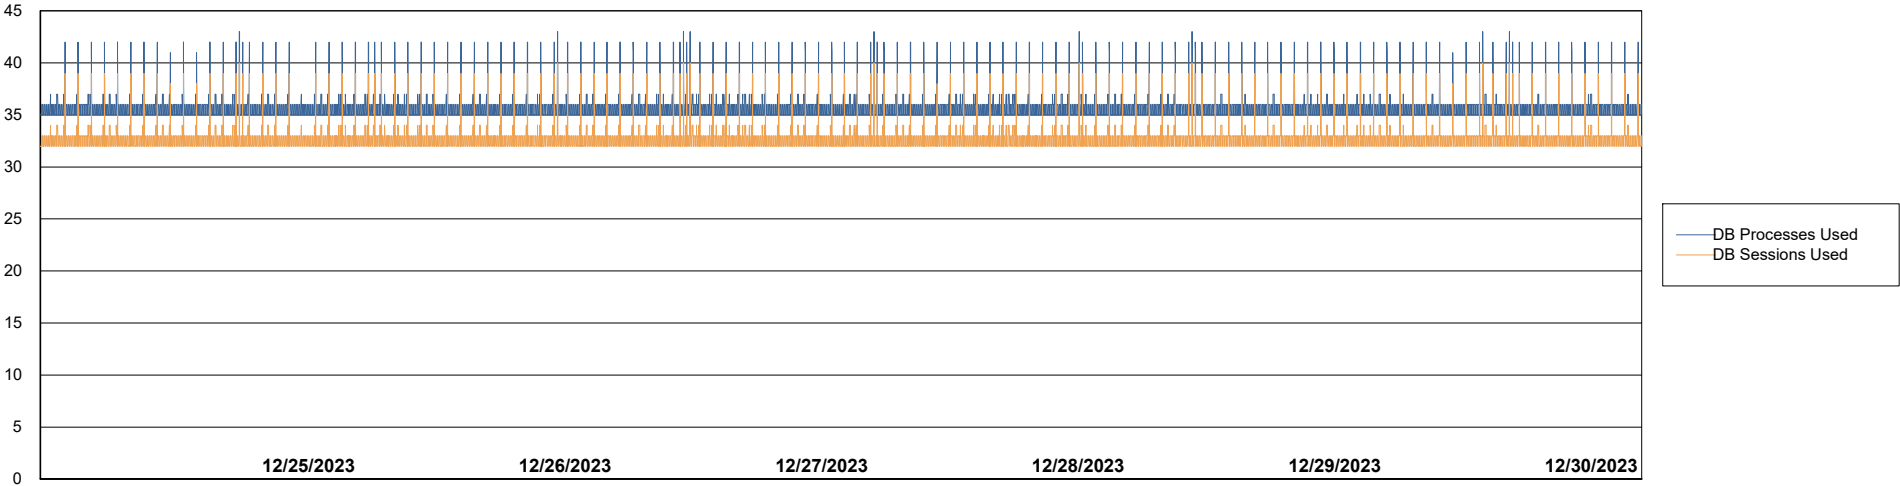

Weekly SLA Customer Report

Customer ECL_Production
Database ID 156

Database Performance ECL_PRD_ECLABS_ABS1

Weekly SLA Customer Report

Customer ECL_Production
Database ID 156

Database Performance ECL_PRD_ECLABS-TEST_HSBABS1

DB Processes Max 1,000

Weekly SLA Customer Report

Customer ECL_Production
 Database ID 156

DATABASE SIZE ECL_PRD_ECLABS_ABS1

Database growth over last month

Database Tablespace ECL_PRD_ECLABS_ABS1

Date	Tablespace Name	Filesize (Gb)	Usedsize (Gb)	Percentage free
12/30/2023	ABSDATA	81	55	33
	INDX	10	6	38
12/29/2023	ABSDATA	81	55	33
	INDX	10	6	38
12/28/2023	ABSDATA	81	55	33
	INDX	10	6	39
12/27/2023	ABSDATA	81	55	33
	INDX	10	6	39
12/26/2023	ABSDATA	81	55	33
	INDX	10	6	39
12/25/2023	ABSDATA	81	55	33
	INDX	10	6	39
12/24/2023	ABSDATA	81	55	33
	INDX	10	6	39