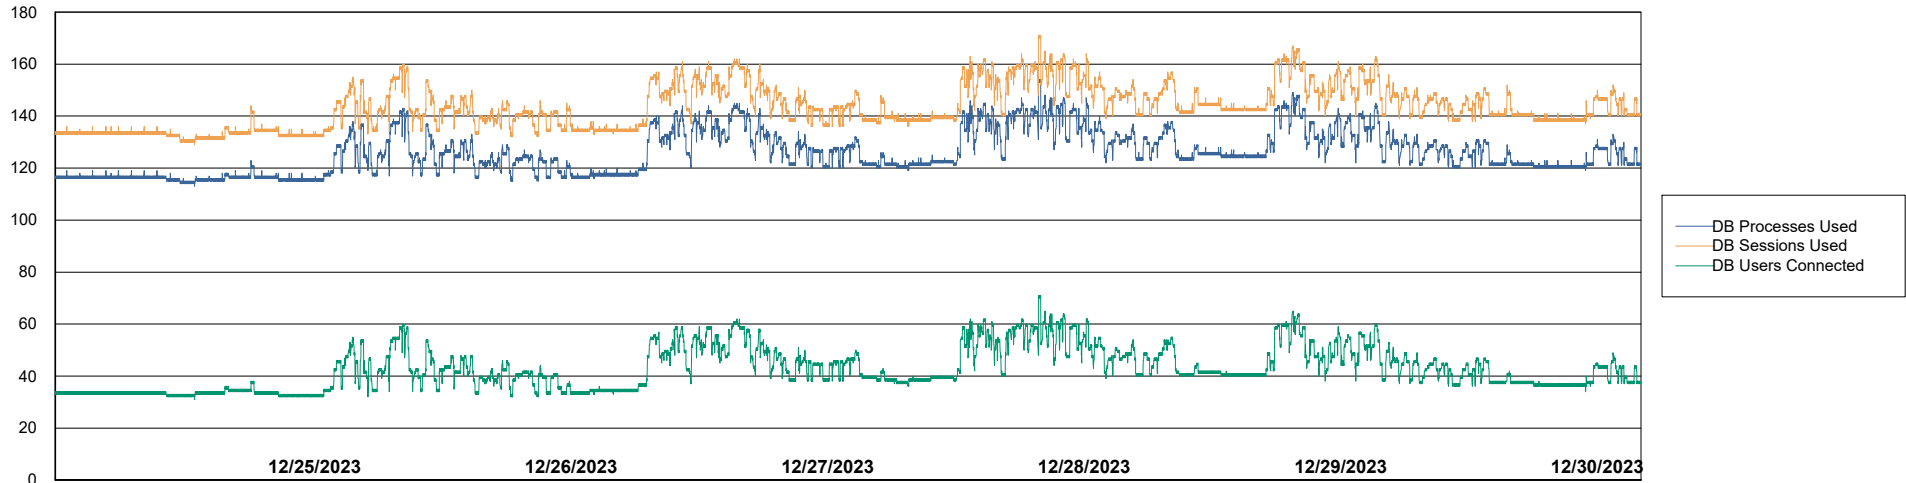

Weekly SLA Customer Report

Customer ECL_Production
Database ID 156

Harddisk Usage ECL_PRD_ECLABS-WEB

	Free disk space on C: (%)	Total disk space on C: (Gb)	Used disk space on C: (Gb)
12/30/2023	52	99	47
12/29/2023	52	99	47
12/28/2023	52	99	47
12/27/2023	52	99	47
12/26/2023	53	99	47
12/25/2023	53	99	47
12/24/2023	52	99	47

Weekly SLA Customer Report

Customer ECL_Production
Database ID 156

Database Performance ECL_PRD_ECLABS_ABS1

Weekly SLA Customer Report

Customer ECL_Production
Database ID 156

Database Performance ECL_PRD_ECLABS-TEST_HSBABS1