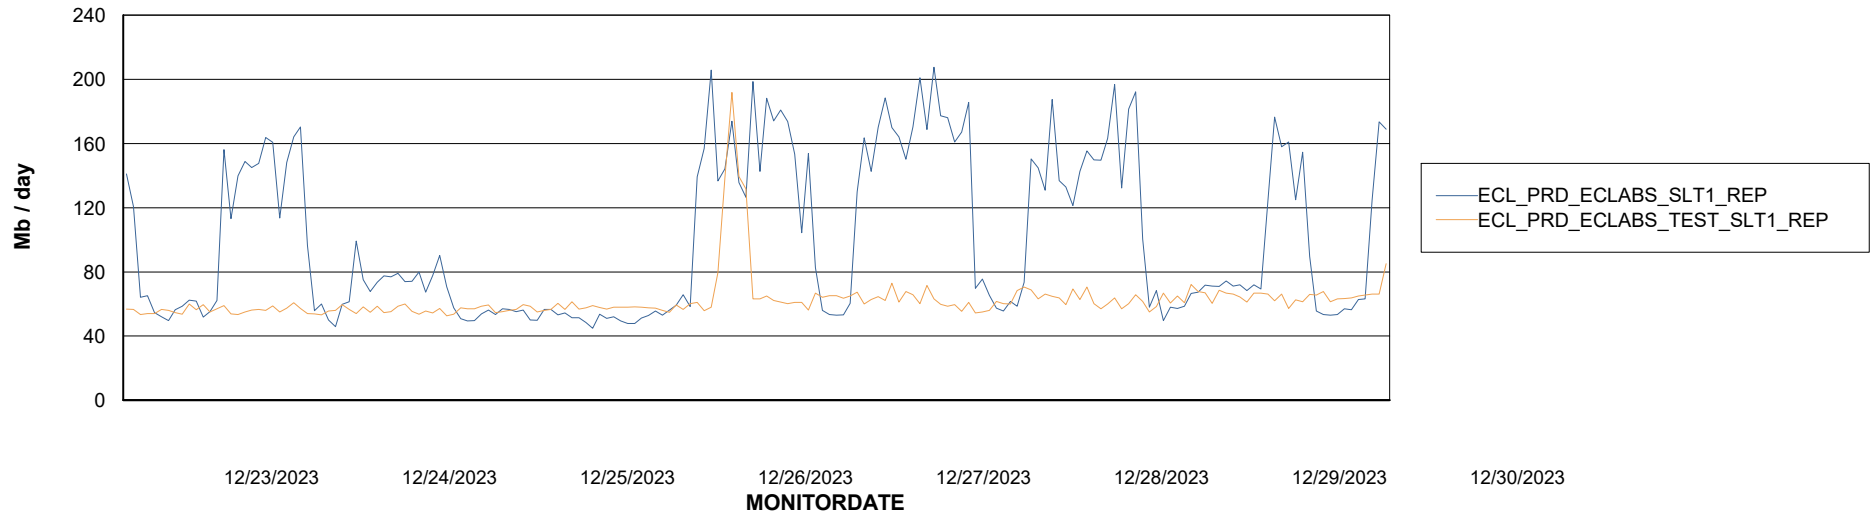

Avg memory used per ABS Server Service

Avg users per day per ABS server

Weekly SLA Customer Report

Customer ECL_Production
Database ID 156

ABSSolute Application ReportServer Services

Avg memory used per ReportServer Service