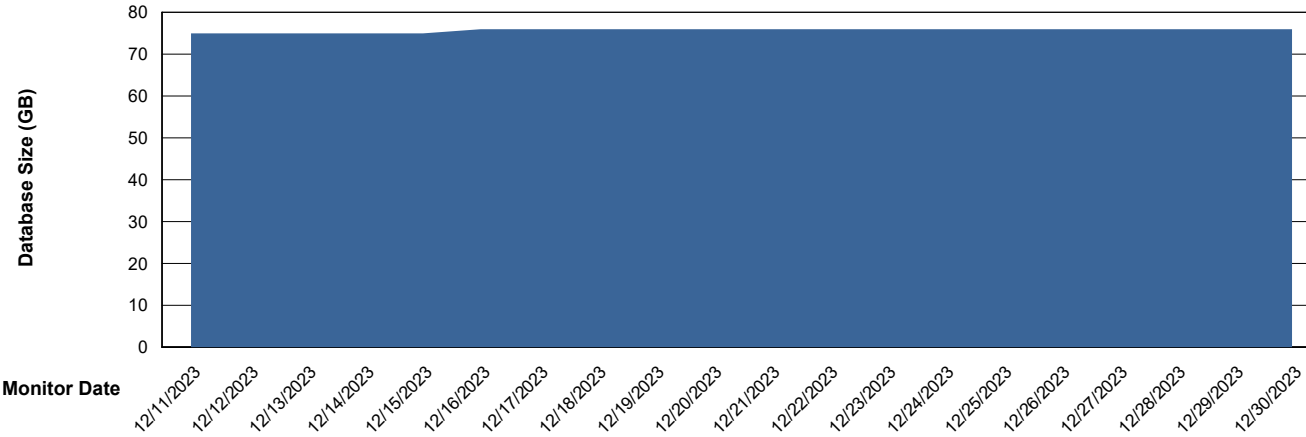

DB Processes Max 1,000

Weekly SLA Customer Report

Customer ECL_Production
 Database ID 156

DATABASE SIZE ECL_PRD_ECLABS_ABS1

Database growth over last month

Database Tablespace ECL_PRD_ECLABS_ABS1

Date	Tablespace Name	Filesize (Gb)	Usedsize (Gb)	Percentage free
12/30/2023	ABSDATA	81	55	33
	INDX	10	6	38
12/29/2023	ABSDATA	81	55	33
	INDX	10	6	38
12/28/2023	ABSDATA	81	55	33
	INDX	10	6	39
12/27/2023	ABSDATA	81	55	33
	INDX	10	6	39
12/26/2023	ABSDATA	81	55	33
	INDX	10	6	39
12/25/2023	ABSDATA	81	55	33
	INDX	10	6	39
12/24/2023	ABSDATA	81	55	33
	INDX	10	6	39

Weekly SLA Customer Report

Customer ECL_Production
Database ID 156

Standby Database Health ECL_Production

Recovery lag for last 7 days

Weekly SLA Customer Report

Customer ECL_Production
Database ID 156

ABSSolute Application Server Services