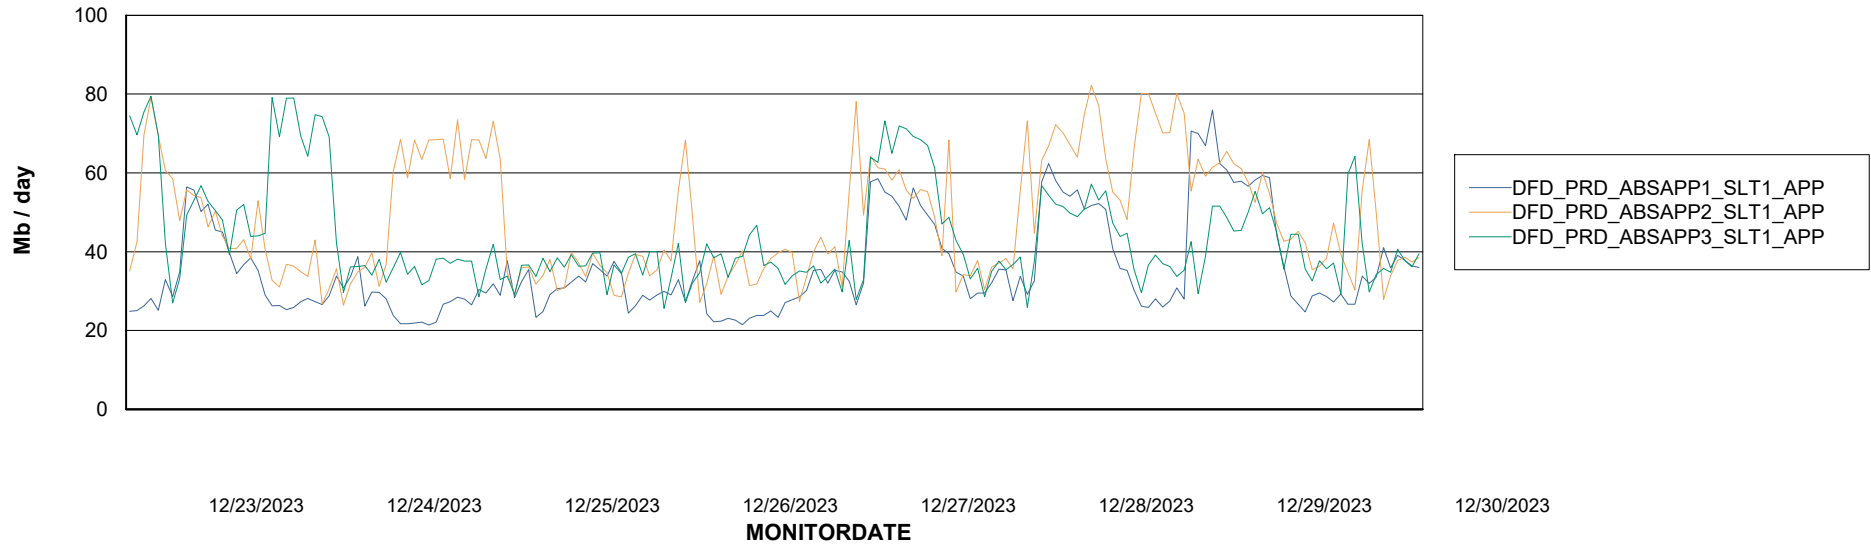

ABSSolute Application Server Services

Avg memory used per ABS Server Service