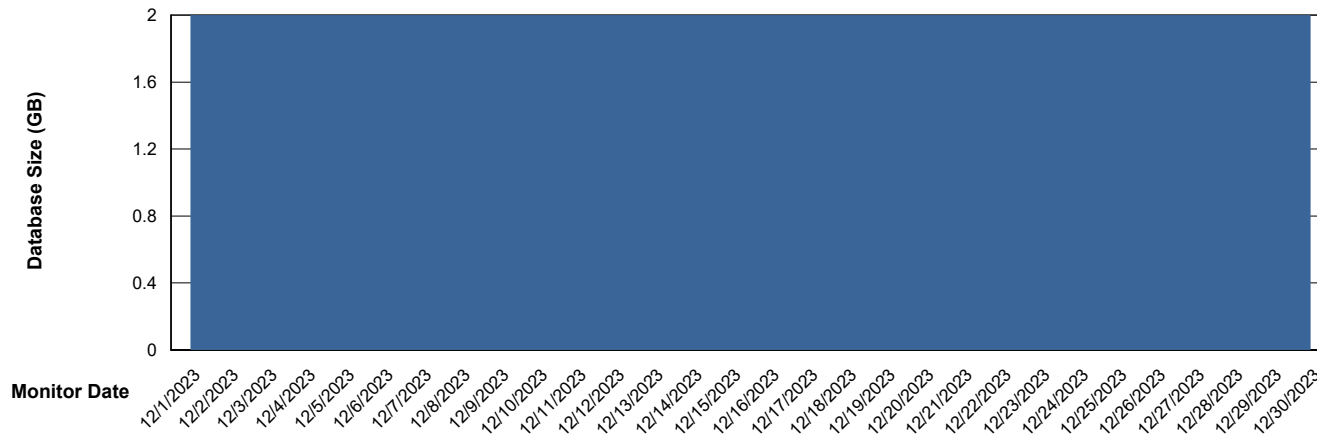

DATABASE SIZE DFD_PRD_S-S-ORACLE01-F_ABS1

Database growth over last month