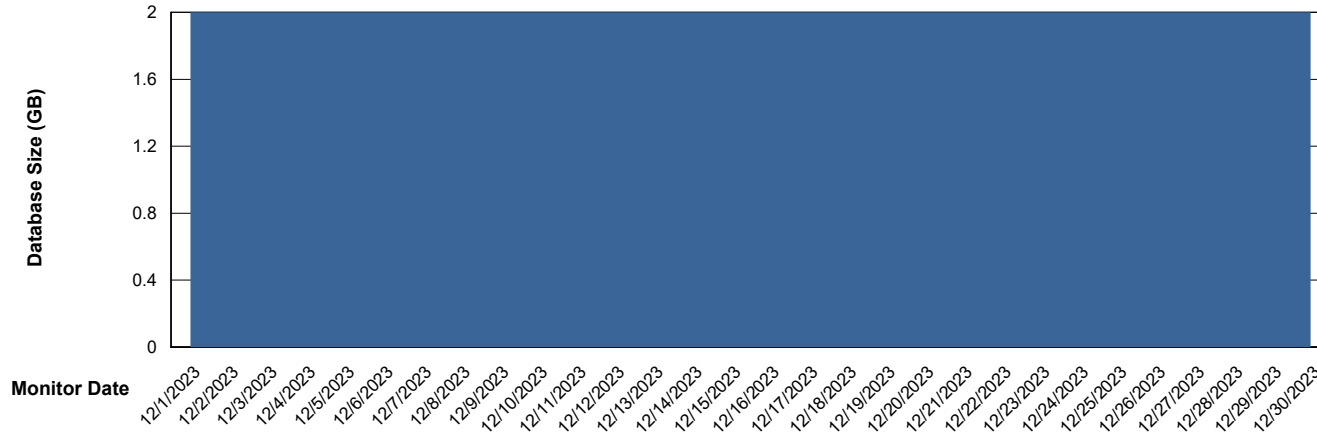

DB Processes Max 600
DB Processes Max 4

Weekly SLA Customer Report

Customer DFD_Production
Database ID 39

DATABASE SIZE DFD_PRD_S-S-ABSBI-V_ABS1

Database growth over last month

DATABASE SIZE DFD_PRD_S-S-ORACLE01-F_ABS1