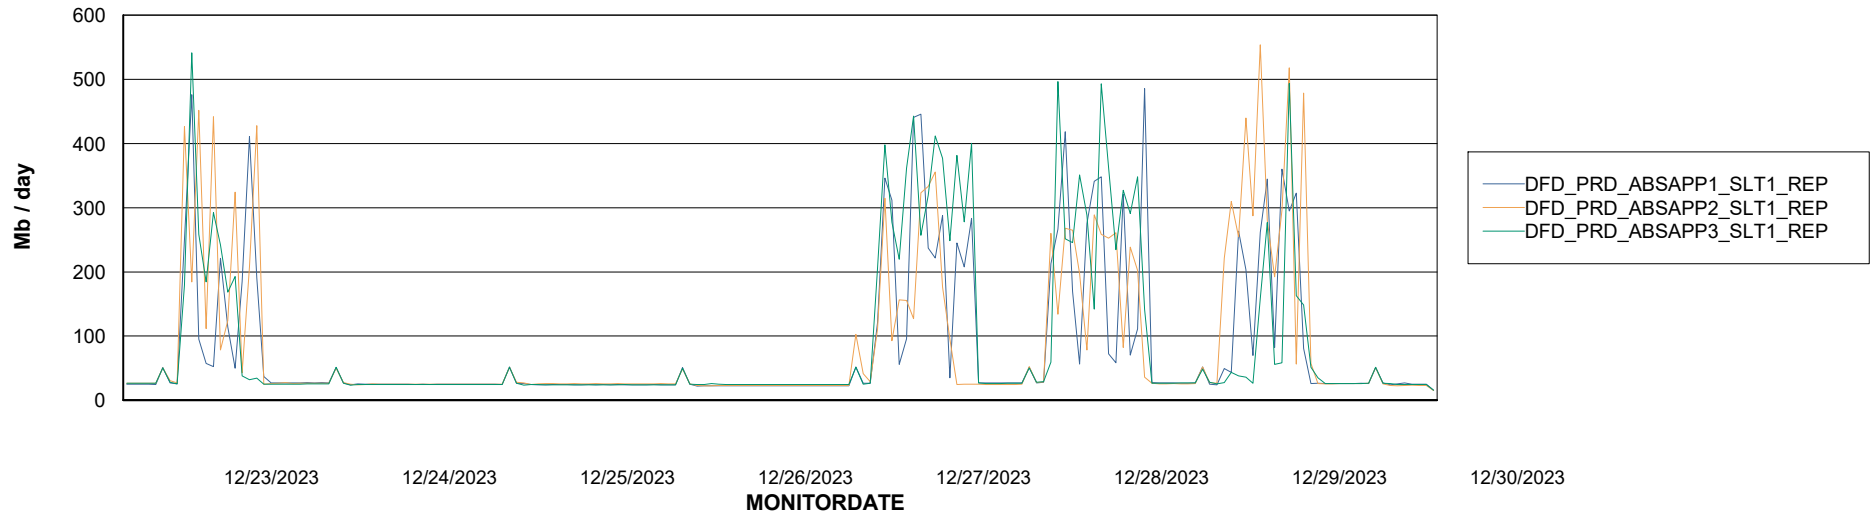

ABSSolute Application ReportServer Services

Avg memory used per ReportServer Service