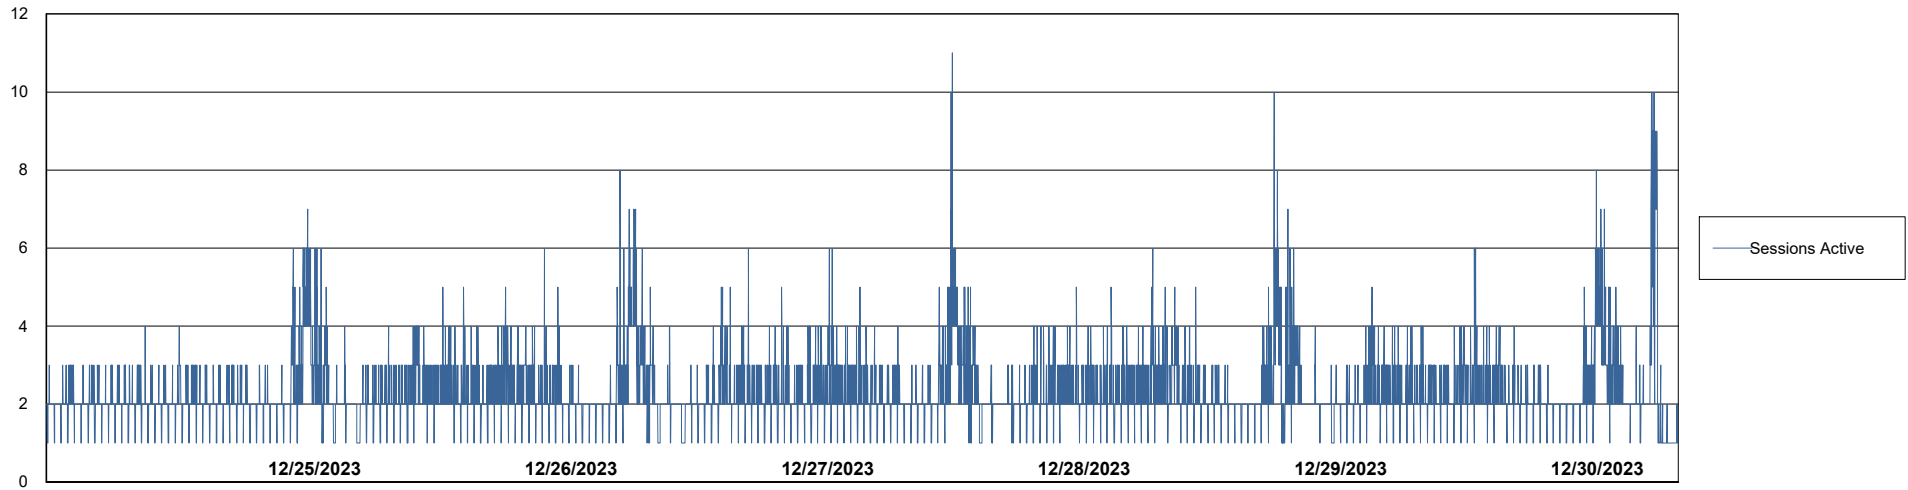

Weekly SLA Customer Report

Customer CUS_Production (24/7)
Database ID 131

Harddisk Usage CUS_PRD_ABSWEBPROD

	Free disk space on C: (%)	Total disk space on C: (Gb)	Used disk space on C: (Gb)
12/30/2023	89	199	22
12/29/2023	89	199	22
12/28/2023	89	199	22
12/27/2023	89	199	22
12/26/2023	89	199	22
12/25/2023	89	199	22
12/24/2023	89	199	22

Weekly SLA Customer Report

Customer CUS_Production (24/7)
Database ID 131

Database Performance CUS_PRD_ABSDB1_ABS1

Weekly SLA Customer Report

Customer CUS_Production (24/7)
Database ID 131

Database Performance CUS_PRD_ABSDB2_HSBABS1