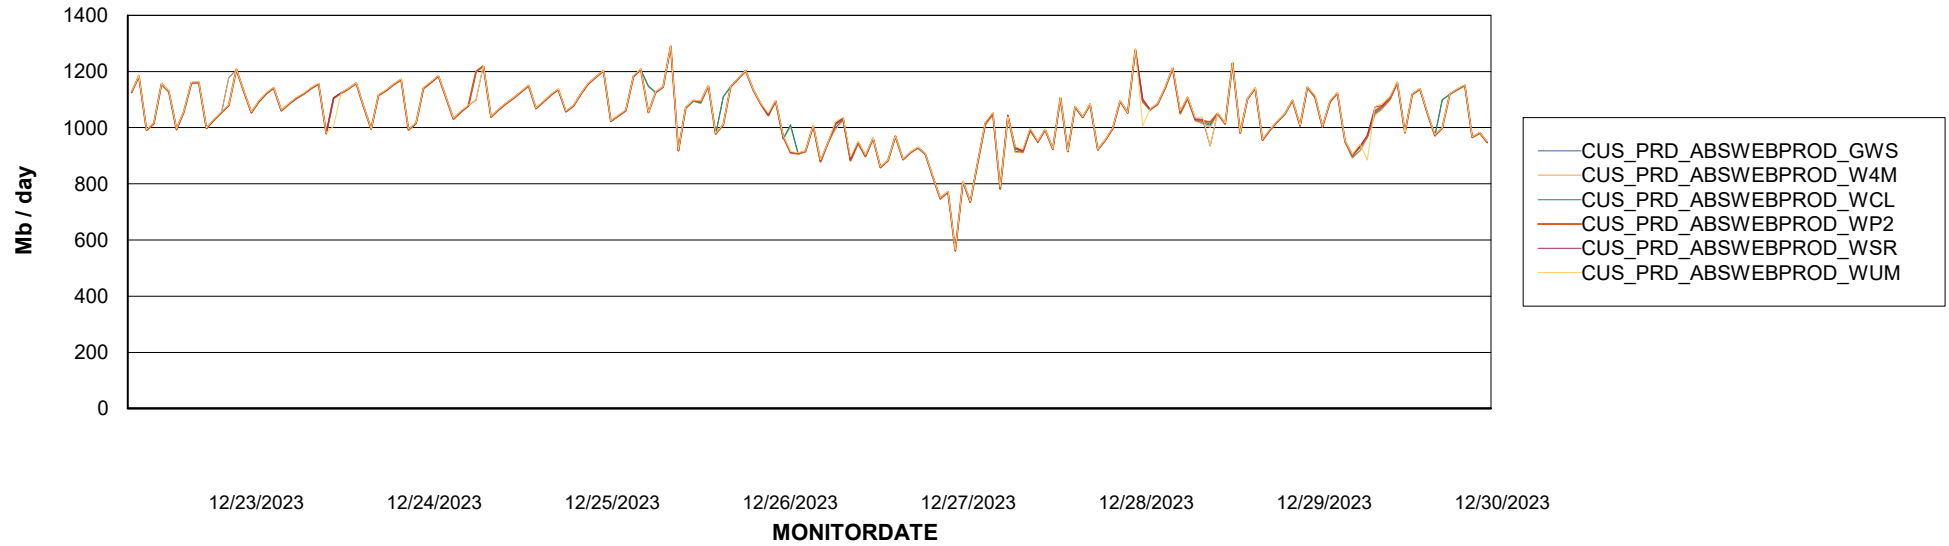

Avg memory used per ReportServer Service

Weekly SLA Customer Report

Customer CUS_Production (24/7)
Database ID 131

ABSSolute Web Component Services

Avg memory used per ABS Web component

Weekly SLA Customer Report