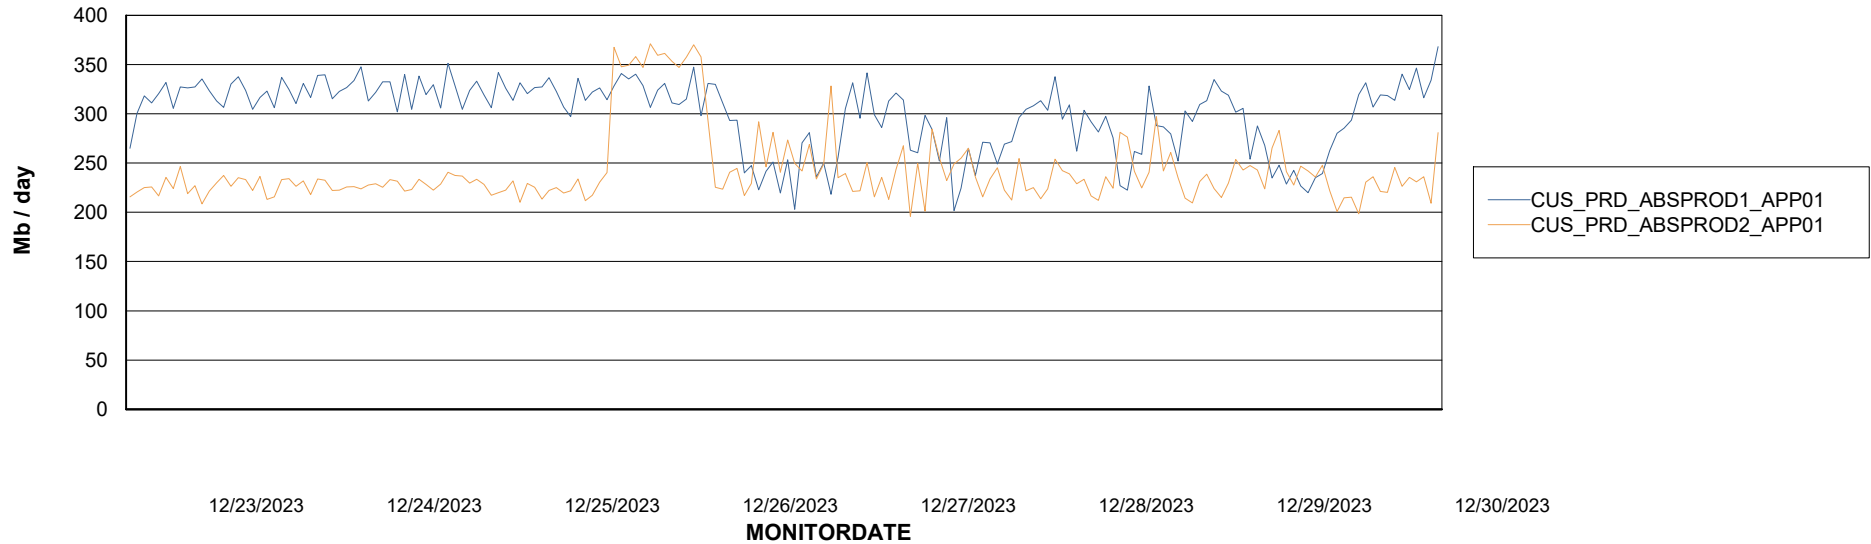

ABSSolute Application Server Services

Avg memory used per ABS Server Service