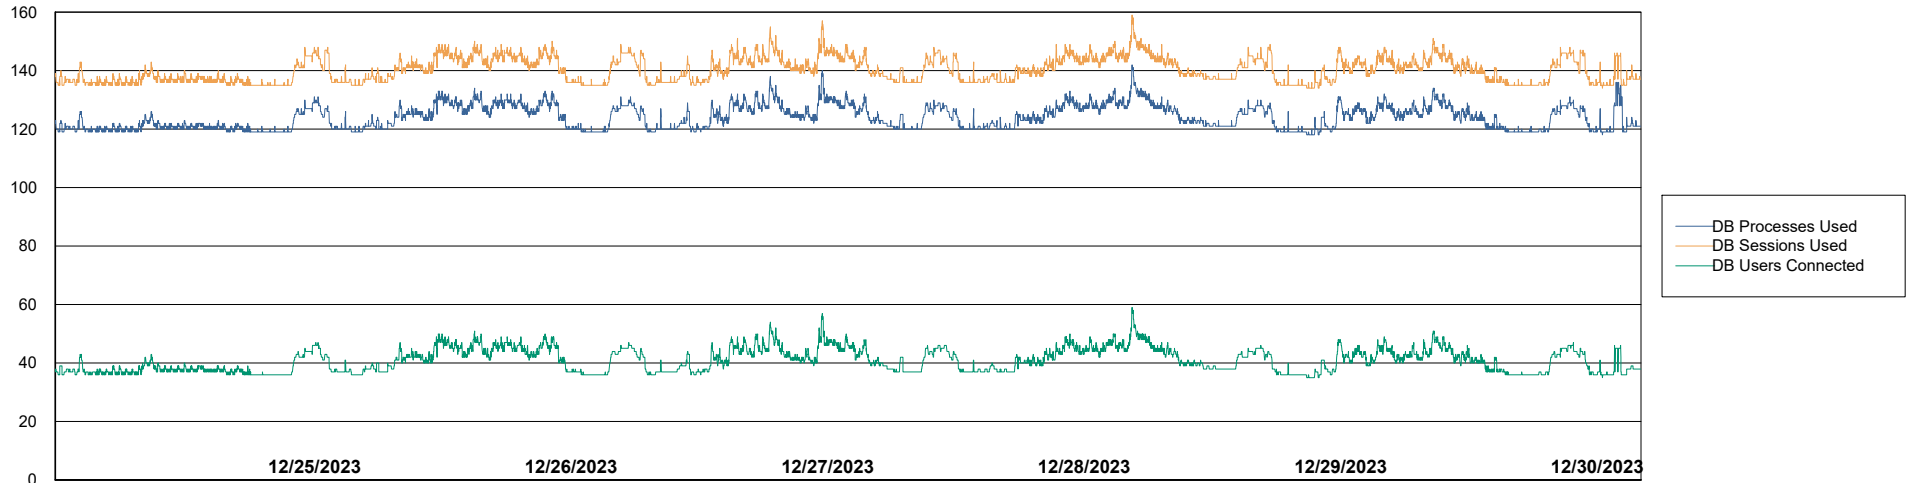

Weekly SLA Customer Report

Customer CUS_Production (24/7)
Database ID 131

Harddisk Usage CUS_PRD_ABSWEBPROD

	Free disk space on C: (%)	Total disk space on C: (Gb)	Used disk space on C: (Gb)
12/30/2023	89	199	22
12/29/2023	89	199	22
12/28/2023	89	199	22
12/27/2023	89	199	22
12/26/2023	89	199	22
12/25/2023	89	199	22
12/24/2023	89	199	22

Weekly SLA Customer Report

Customer CUS_Production (24/7)
Database ID 131

Database Performance CUS_PRD_ABSDB1_ABS1

Weekly SLA Customer Report

Customer CUS_Production (24/7)
Database ID 131

Database Performance CUS_PRD_ABSDB2_HSBABS1