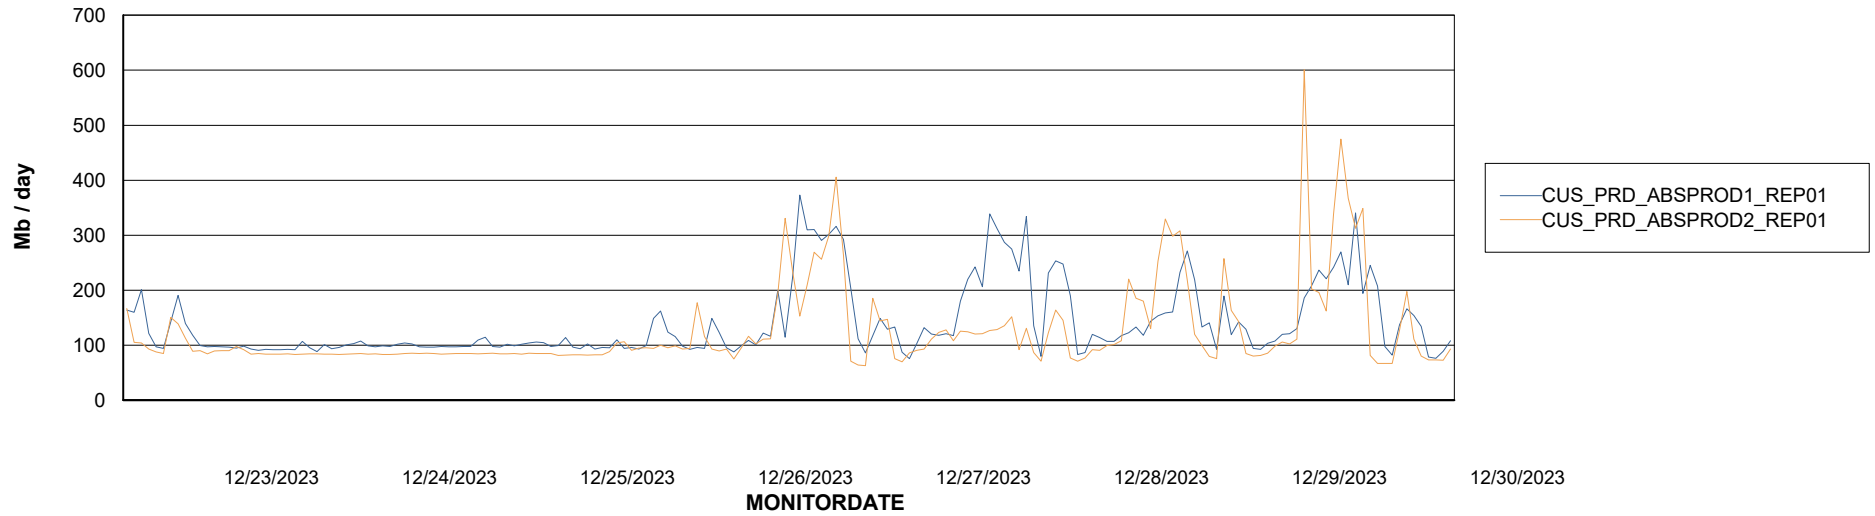

ABSSolute Application ReportServer Services

Avg memory used per ReportServer Service