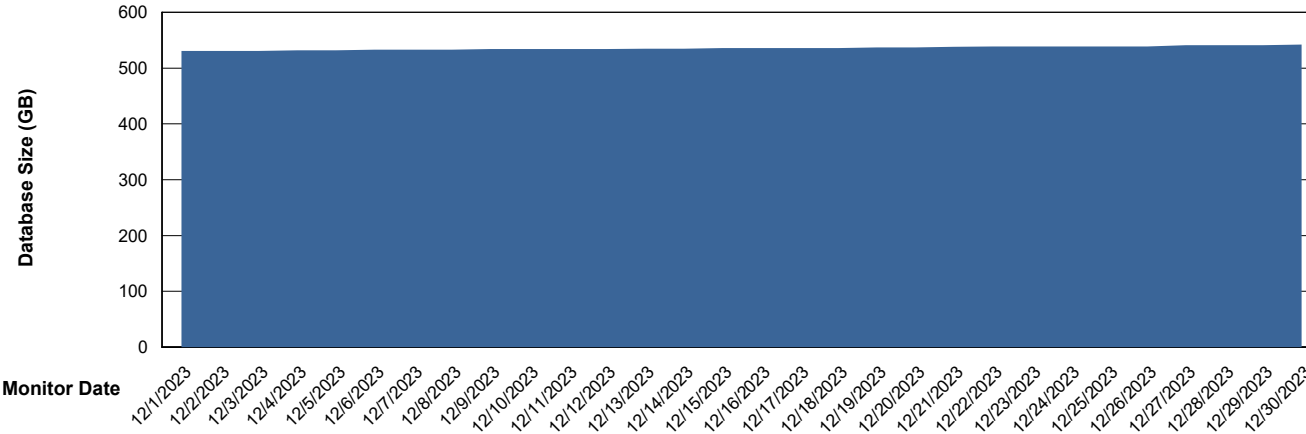

DB Processes Max 1,000

Weekly SLA Customer Report

Customer CUS_Production (24/7)
 Database ID 131

DATABASE SIZE CUS_PRD_ABSDB1_ABS1

Database growth over last month

Database Tablespace CUS_PRD_ABSDB1_ABS1

Date	Tablespace Name	Filesize (Gb)	Usedsize (Gb)	Percentage free
12/30/2023	ABSDATA	244	203	17
	INDX	388	323	17
12/29/2023	ABSDATA	244	203	17
	INDX	388	323	17
12/28/2023	ABSDATA	244	203	17
	INDX	388	323	17
12/27/2023	ABSDATA	244	203	17
	INDX	388	323	17
12/26/2023	ABSDATA	244	202	17
	INDX	388	322	17
12/25/2023	ABSDATA	244	202	17
	INDX	388	322	17
12/24/2023	ABSDATA	244	202	17
	INDX	388	322	17

Weekly SLA Customer Report

Customer CUS_Production (24/7)
Database ID 131

Standby Database Health CUS_Production (24/7)

Recovery lag for last 7 days

Weekly SLA Customer Report

Customer CUS_Production (24/7)
Database ID 131