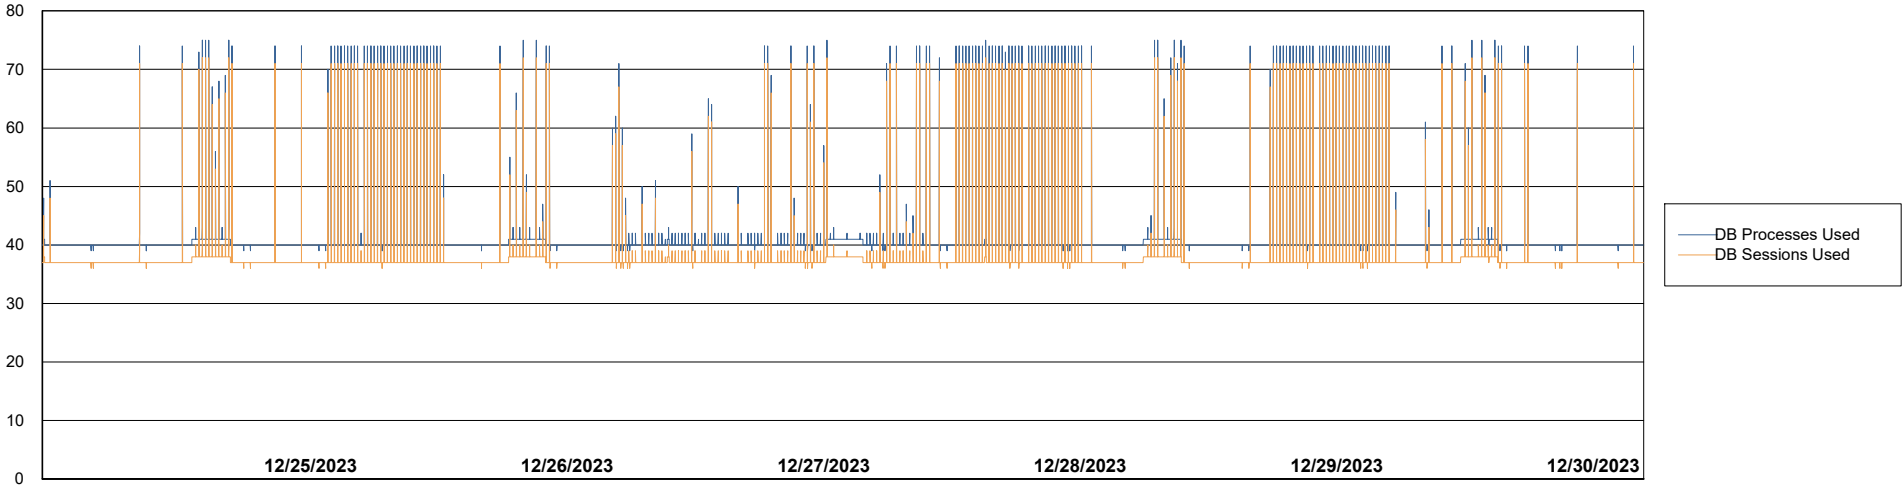

Database Performance CLO_PRD_CLO-ORA02_HSBABS1

DB Processes Max 1,000