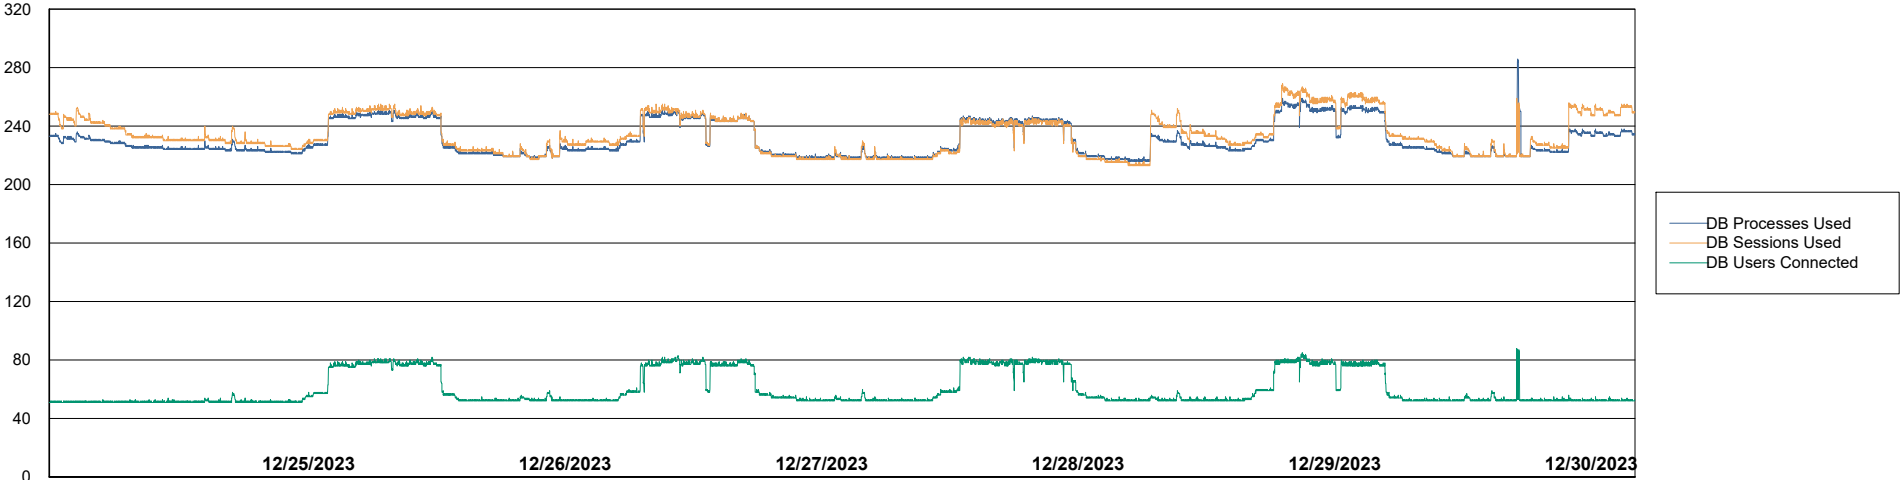

Database Performance CLO_PRD_CLO-ORA01_ABS1