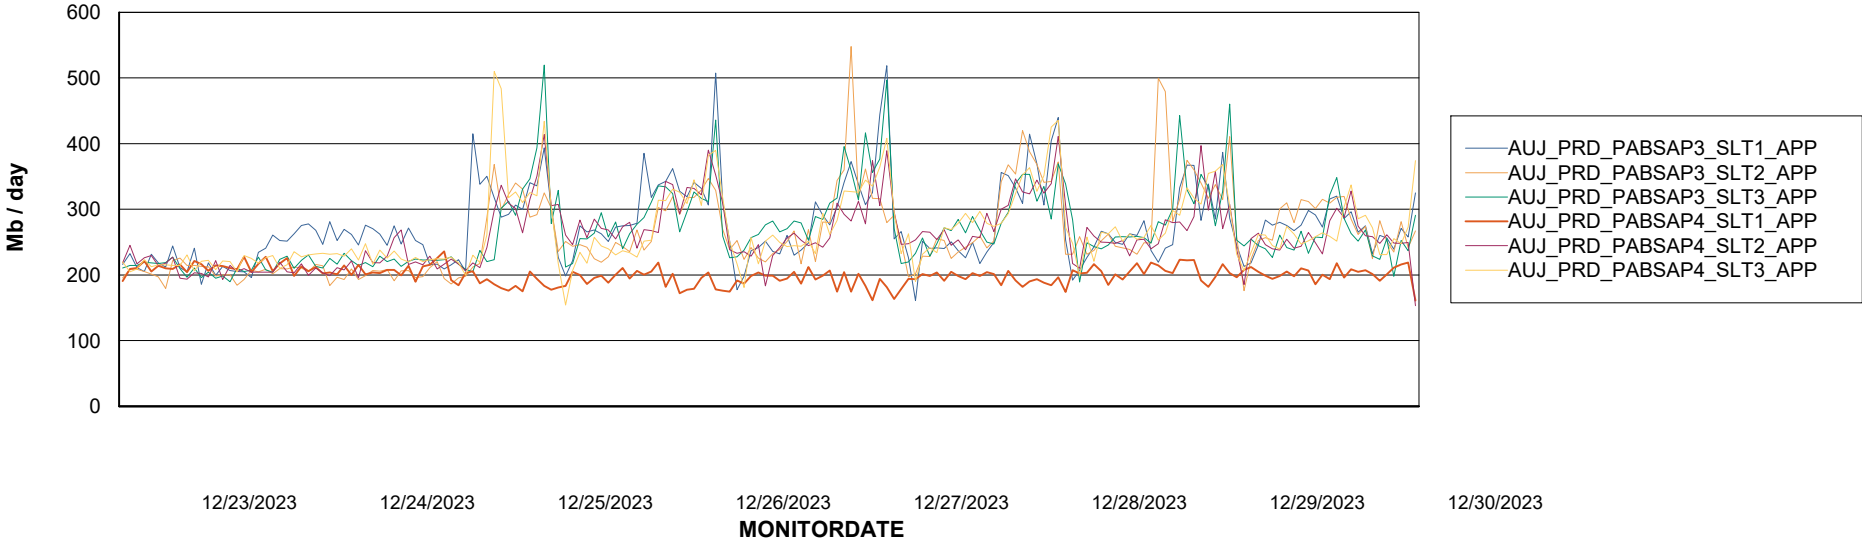

ABSSolute Application Server Services

Avg memory used per ABS Server Service