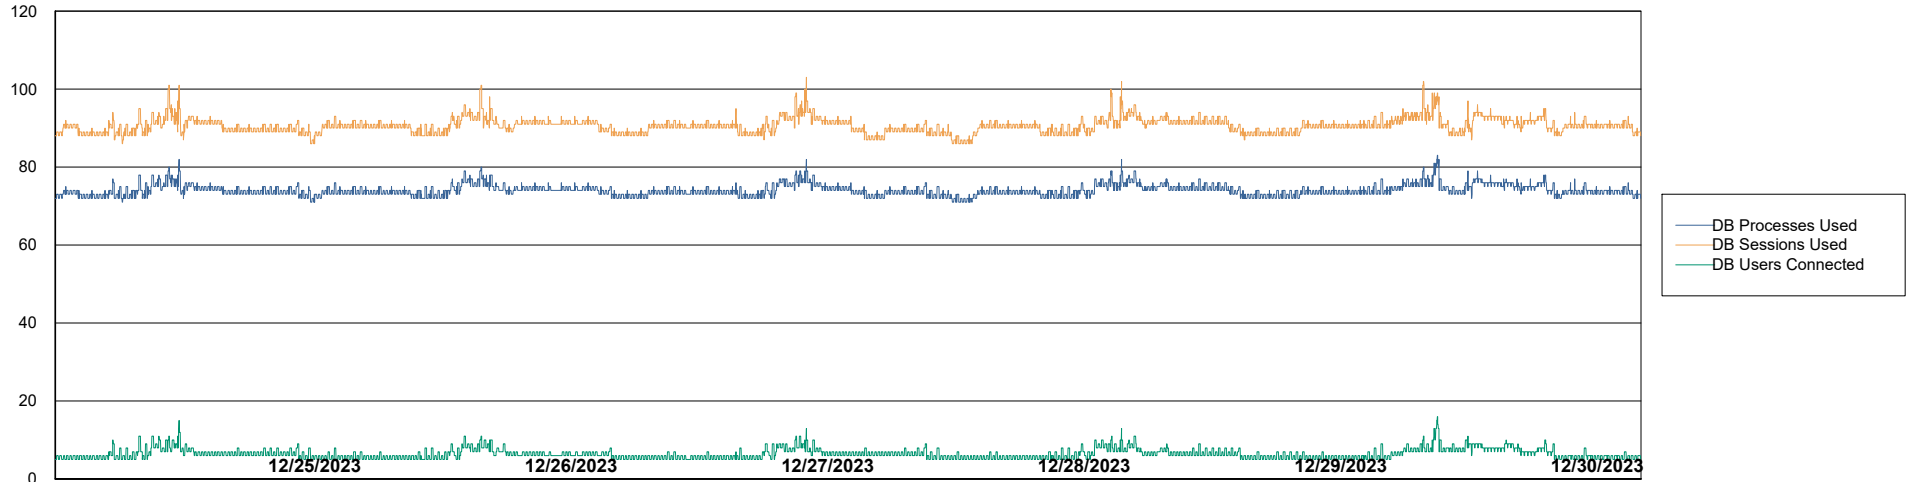

Weekly SLA Customer Report

Customer AUJ_Production
Database ID 185

Harddisk Usage AUJ_PRD_PABSWEB1

	Free disk space on / (%)	Total disk space on / (Gb)	Used disk space on / (Gb)	Free disk space on /abs (%)	Total disk space on /abs (Gb)	Used disk space on /abs (Gb)	Free disk space on /boot (%)	Total disk space on /boot (Gb)	Used disk space on /boot (Gb)	Free disk space on /tmp (%)
12/30/2023	78	40	9	99	60	1	66	1	0	99
12/29/2023	78	40	9	99	60	1	66	1	0	99
12/28/2023	78	40	9	99	60	1	66	1	0	99
12/27/2023	78	40	9	99	60	1	66	1	0	99
12/26/2023	78	40	9	99	60	1	66	1	0	99
12/25/2023	78	40	9	99	60	1	66	1	0	99
12/24/2023	78	40	9	99	60	1	66	1	0	99

Weekly SLA Customer Report

Customer AUJ_Production
Database ID 185

Database Performance AUJ_BI2_DB

Weekly SLA Customer Report

Customer AUJ_Production
Database ID 185

Database Performance AUJ_DB2_Primary

Weekly SLA Customer Report