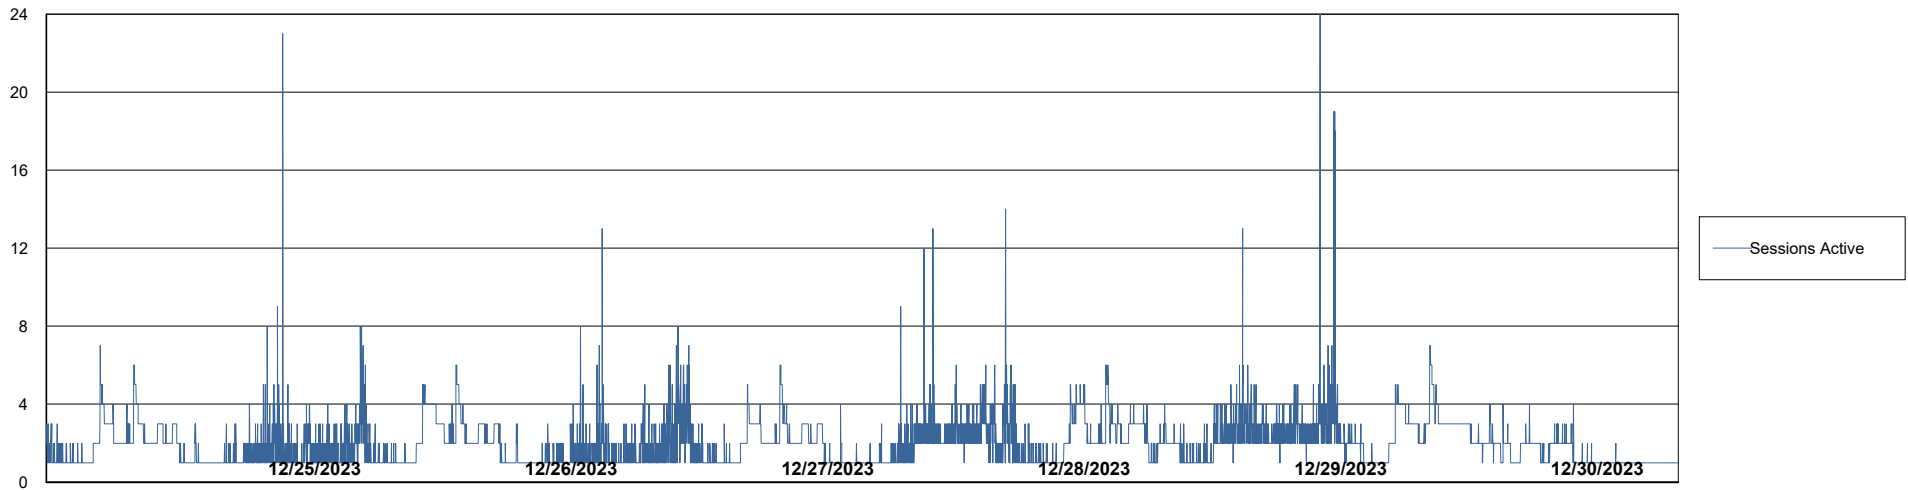

Weekly SLA Customer Report

Customer AUJ_Production
Database ID 185

Database Performance AUJ_BI2_DB

Weekly SLA Customer Report

Customer AUJ_Production
Database ID 185

Database Performance AUJ_DB2_Primary

Weekly SLA Customer Report

Customer AUJ_Production
Database ID 185

DATABASE SIZE AUJ_BI2_DB

Database growth over last month

DATABASE SIZE AUJ_DB2_Primary

Database growth over last month

Weekly SLA Customer Report

Customer AUJ_Production
Database ID 185