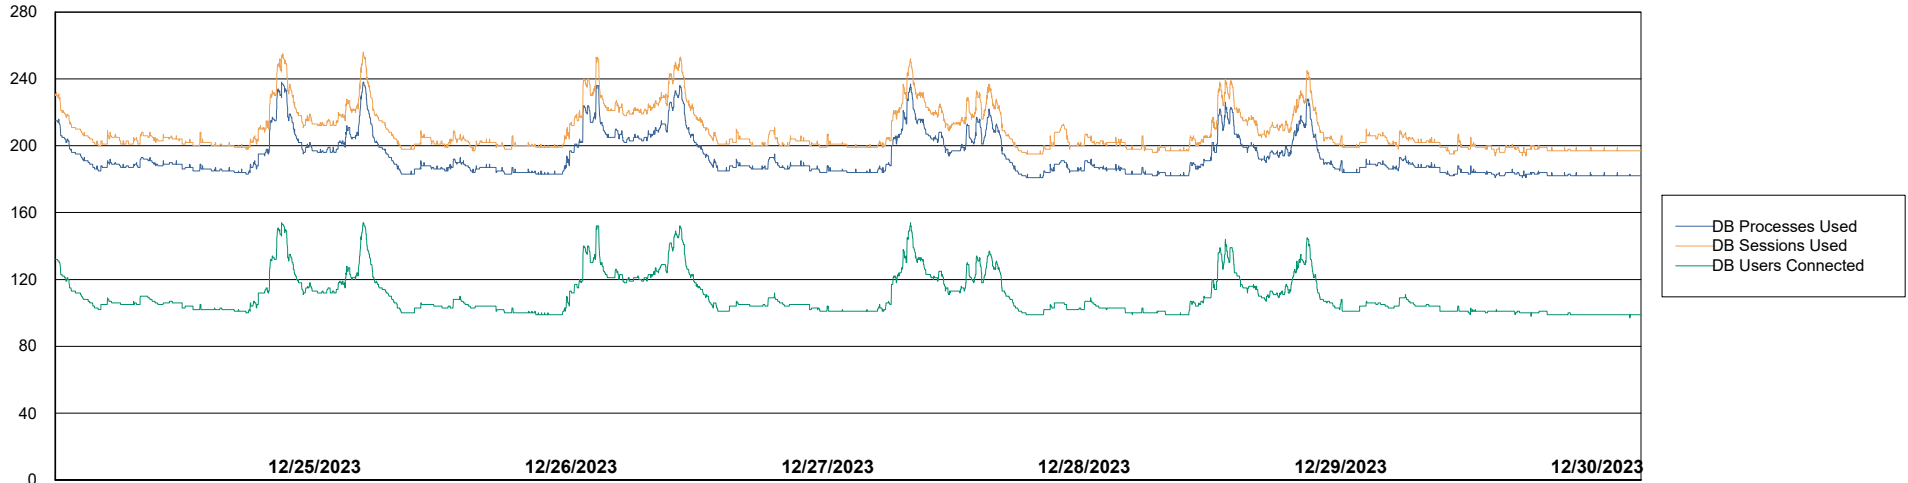

Weekly SLA Customer Report

Customer AUJ_Production
Database ID 185

Database Performance AUJ_BI2_DB

Weekly SLA Customer Report

Customer AUJ_Production
Database ID 185

Database Performance AUJ_DB2_Primary

Weekly SLA Customer Report