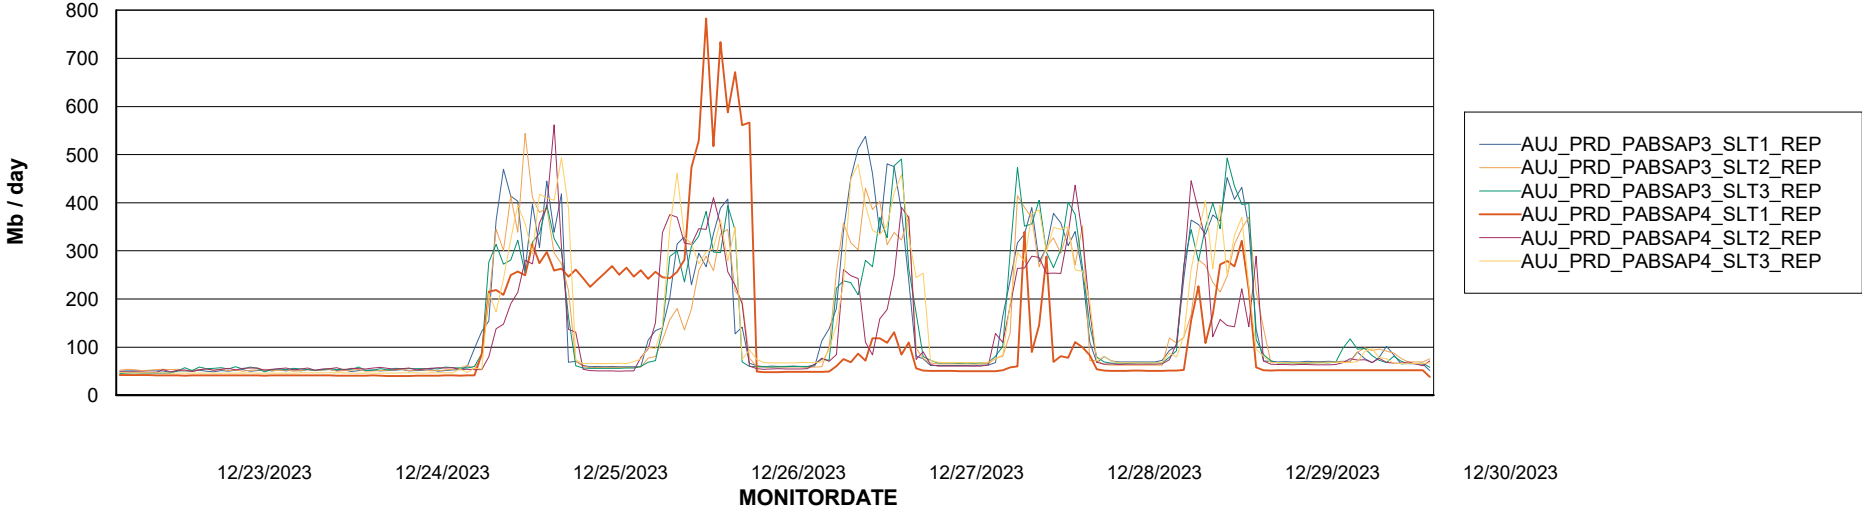

ABSSolute Application ReportServer Services

Avg memory used per ReportServer Service