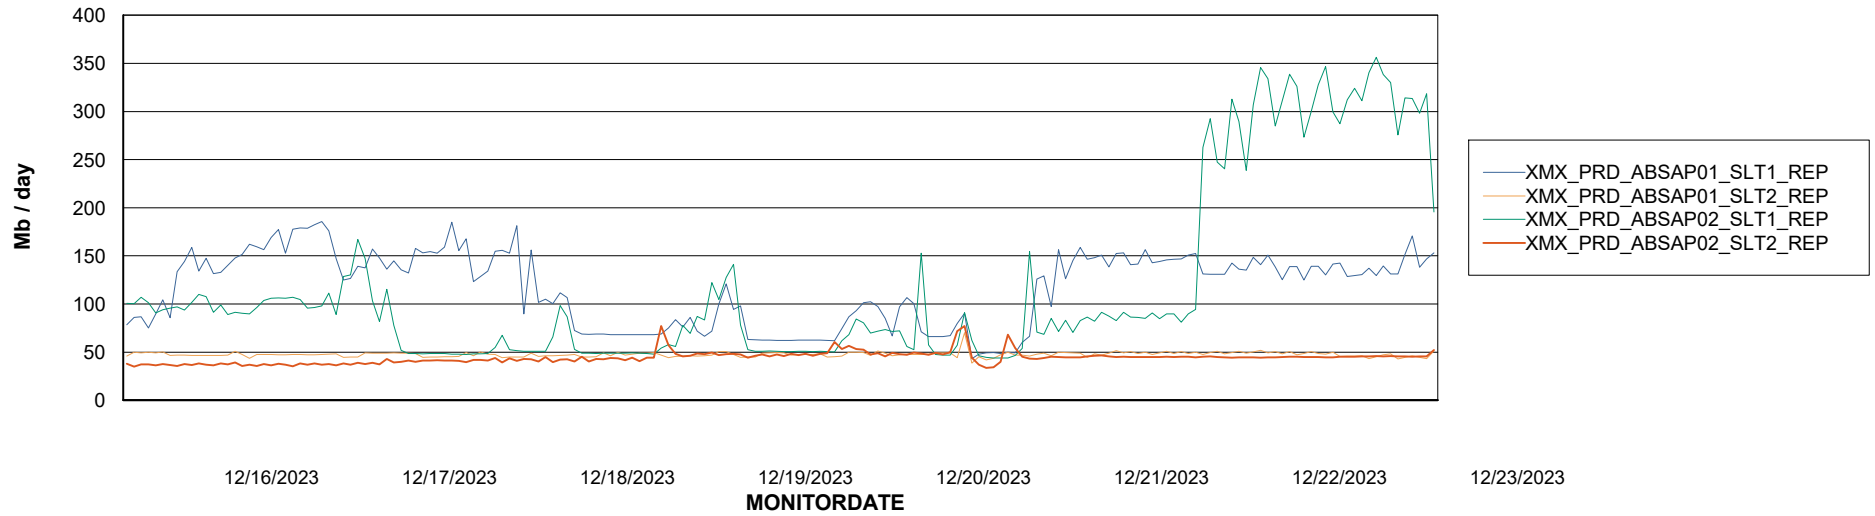

ABSSolute Application ReportServer Services

Avg memory used per ReportServer Service