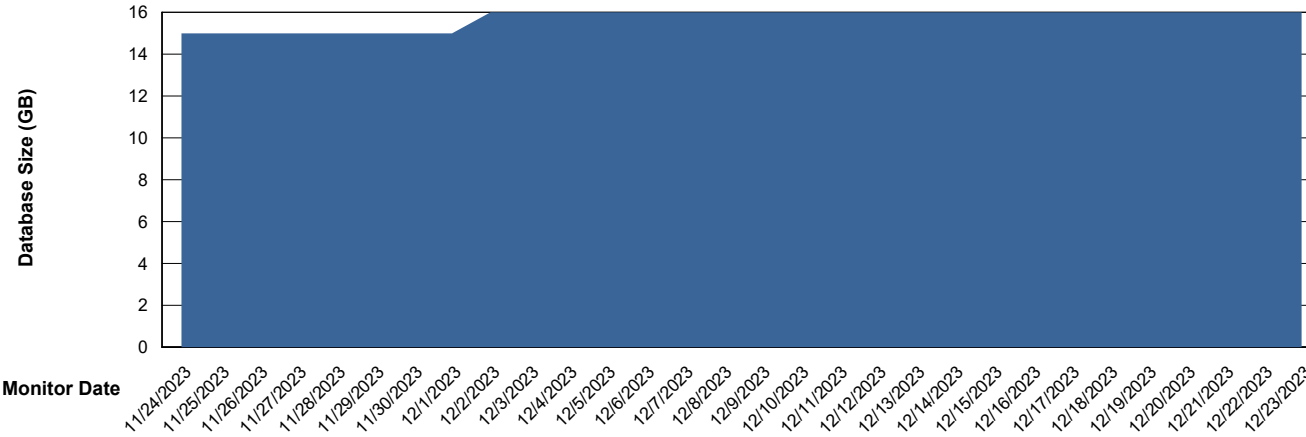

# Weekly SLA Customer Report

Customer XMX Production (24/7)  
Database ID 146

Database Performance XMX\_PROD\_ABSDB02\_SBDB\_HSBABS1

DB Processes Max 4  
DB Processes Max 0  
DB Processes Max 1,000

# Weekly SLA Customer Report

Customer XMX Production (24/7)  
 Database ID 146

DATABASE SIZE XMX\_PROD\_ABSDB01\_PRDB\_ABS1

Database growth over last month

Database Tablespace XMX\_PROD\_ABSDB01\_PRDB\_ABS1