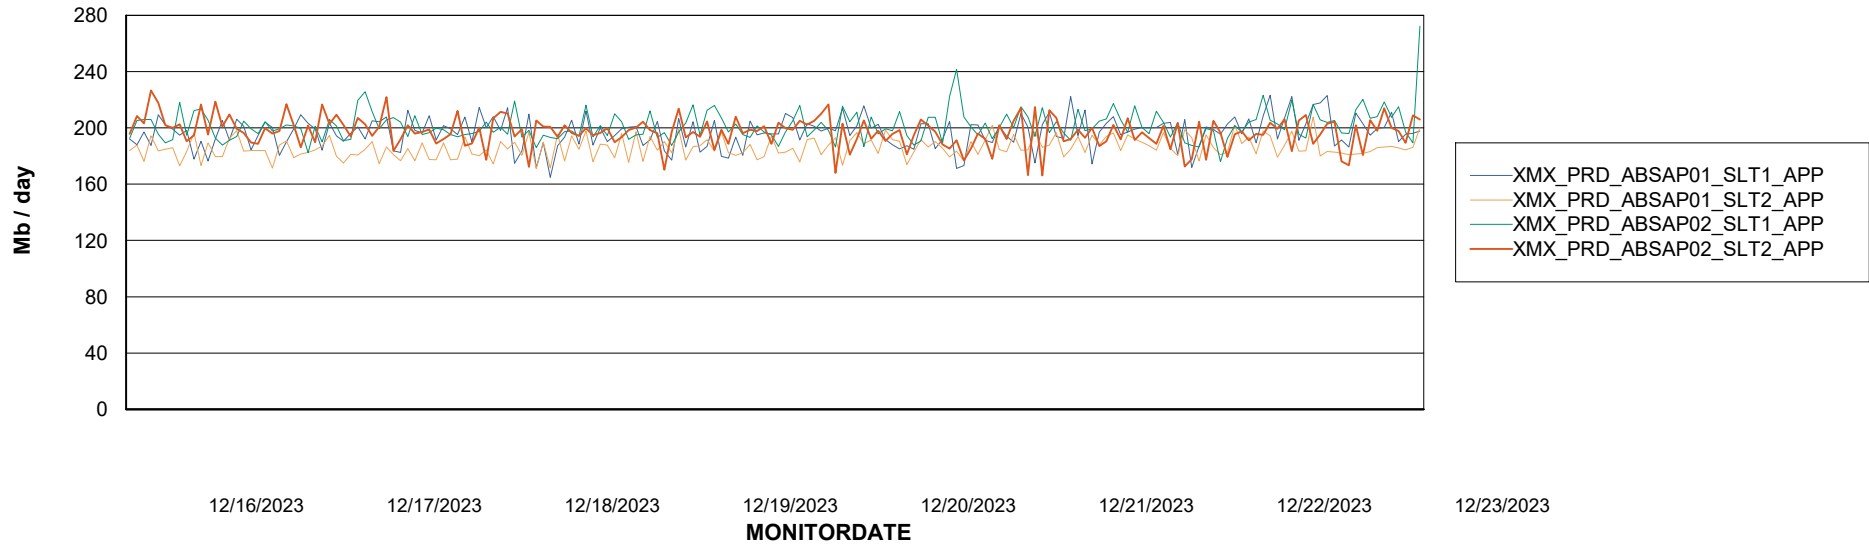

ABSSolute Application Server Services

Avg memory used per ABS Server Service