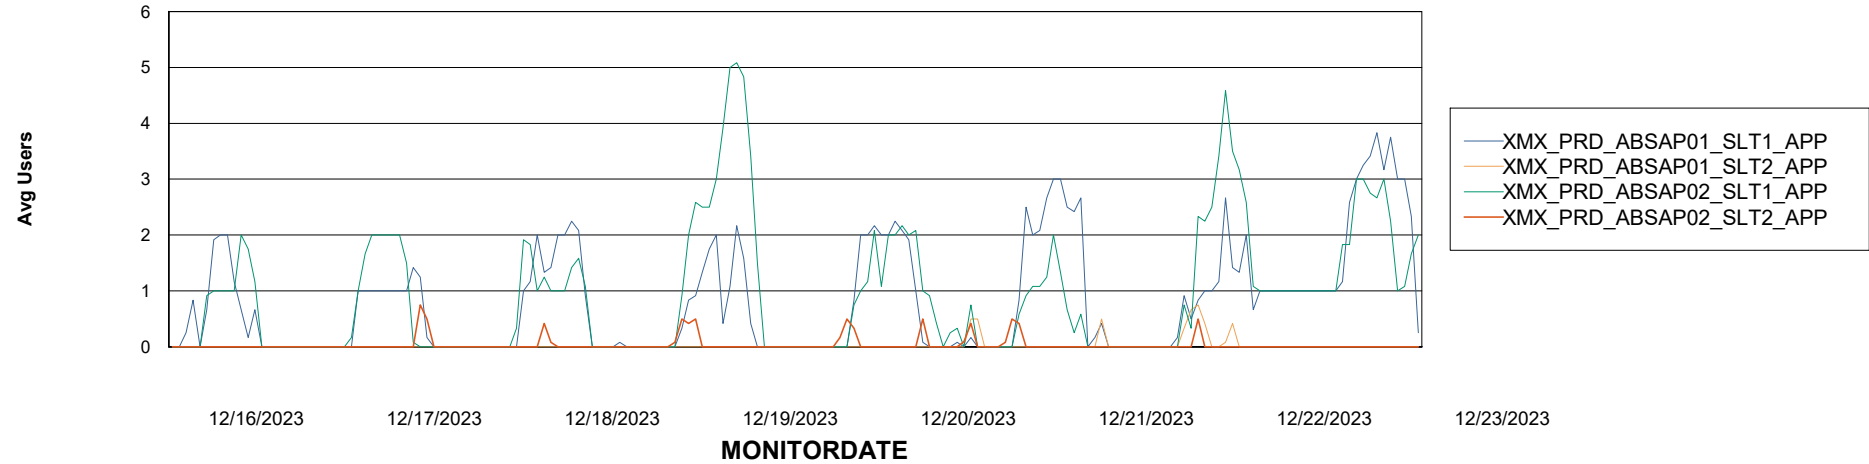

Avg users per day per ABS server