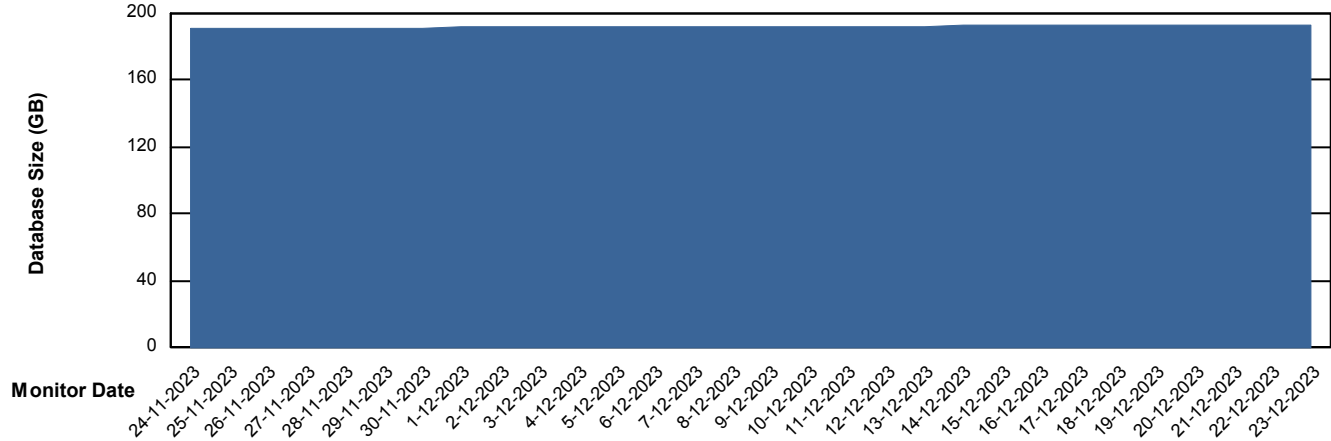

DATABASE SIZE VOSDB_BI

Database growth over last month