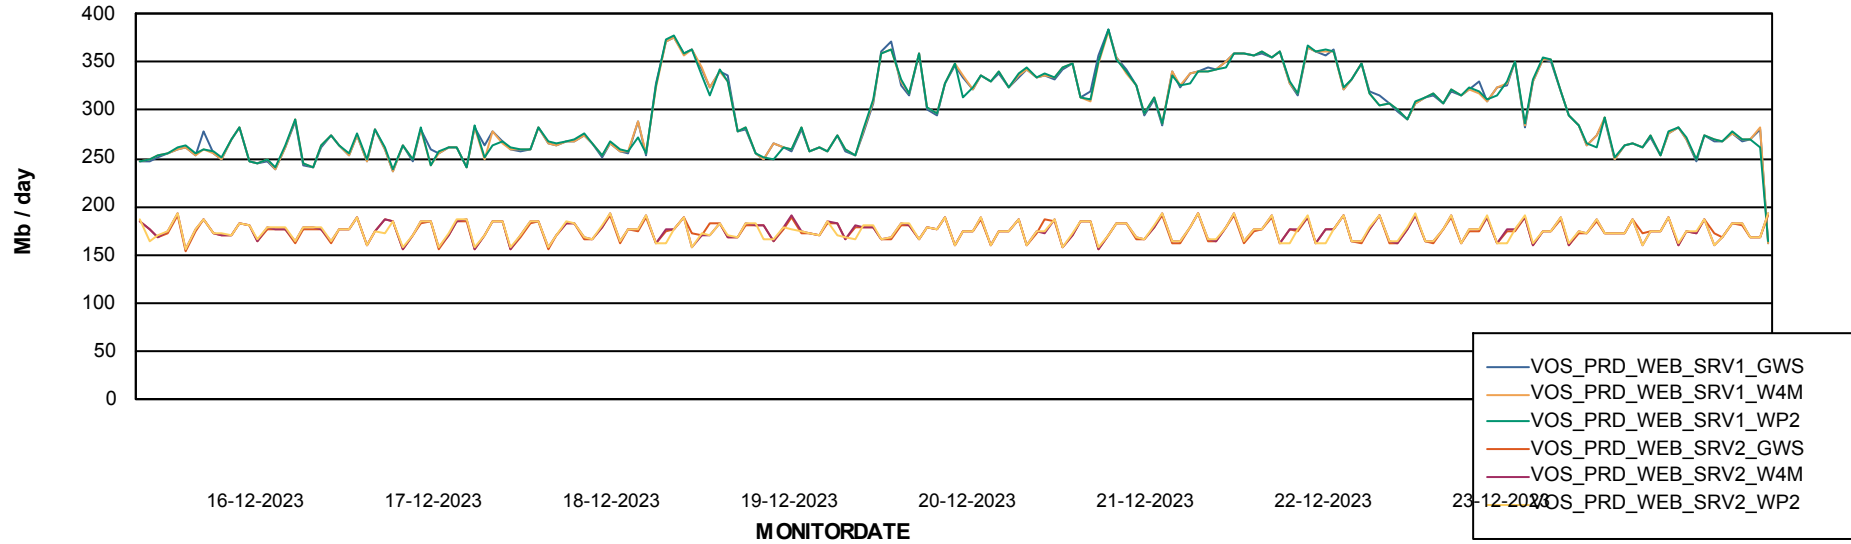

ABSSolute Web Component Services

Avg memory used per ABS Web component