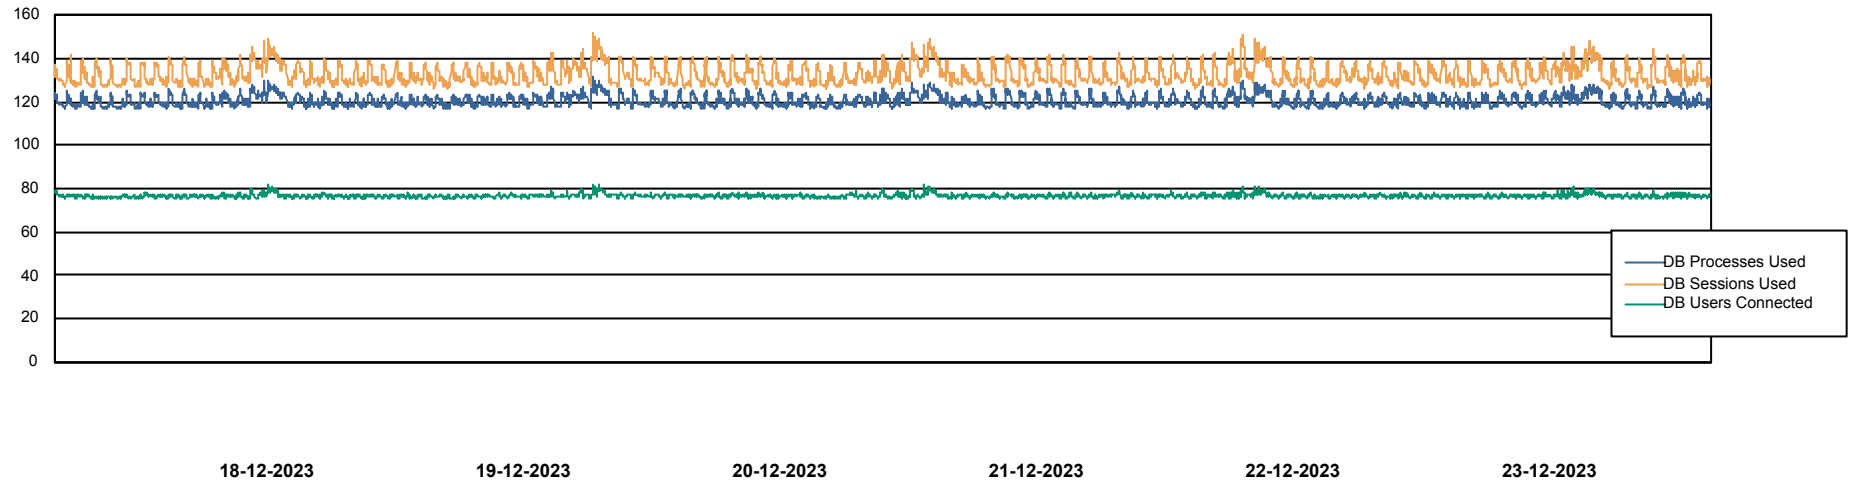

Database Performance VOSDB_BI