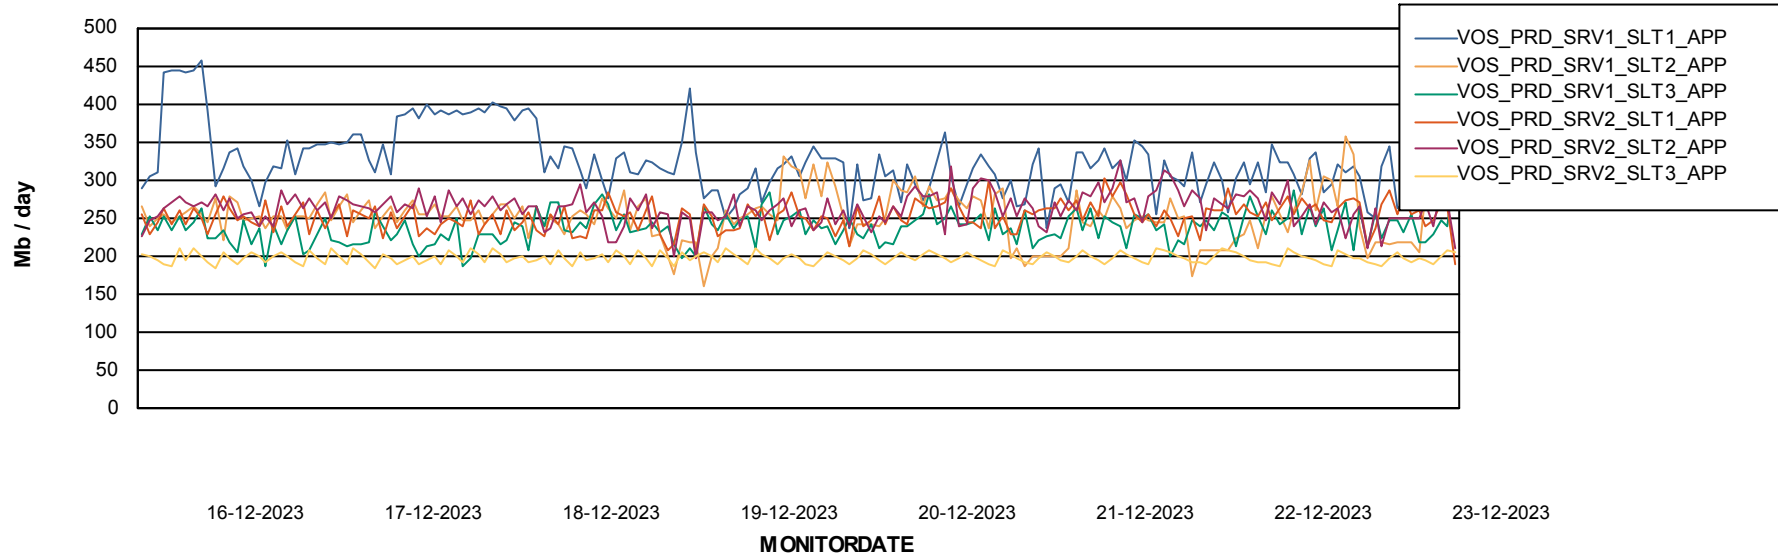

ABSSolute Application Server Services

Avg memory used per ABS Server Service