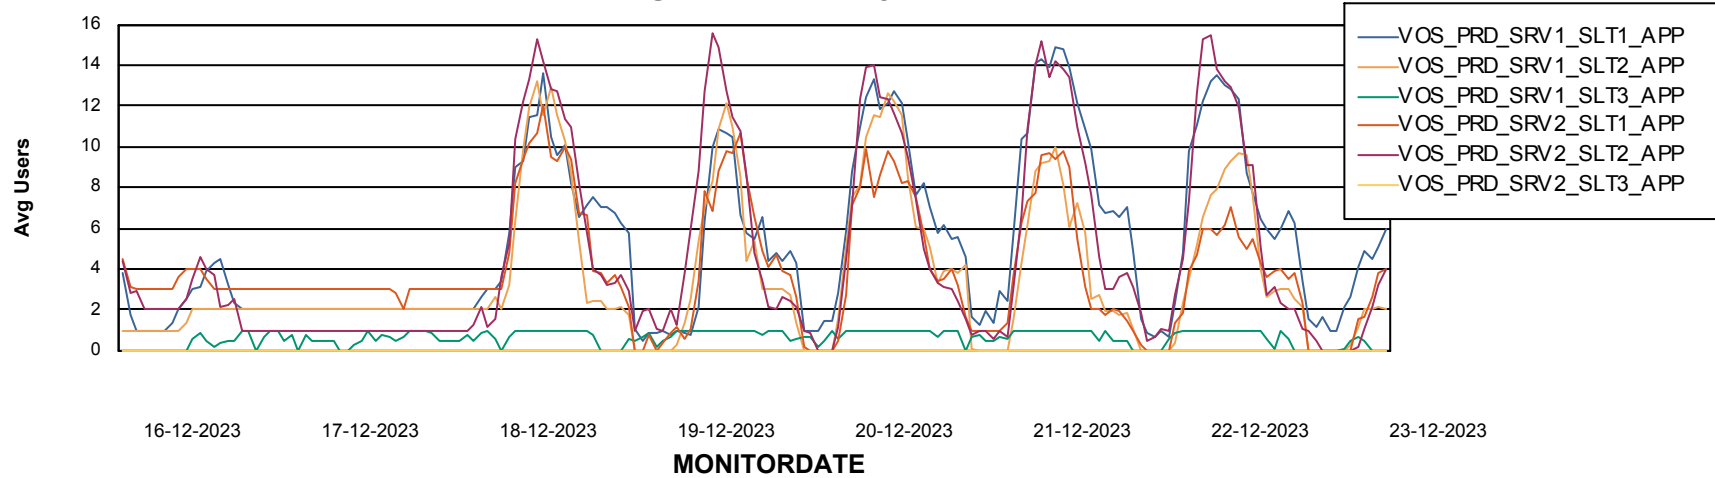

Avg users per day per ABS server