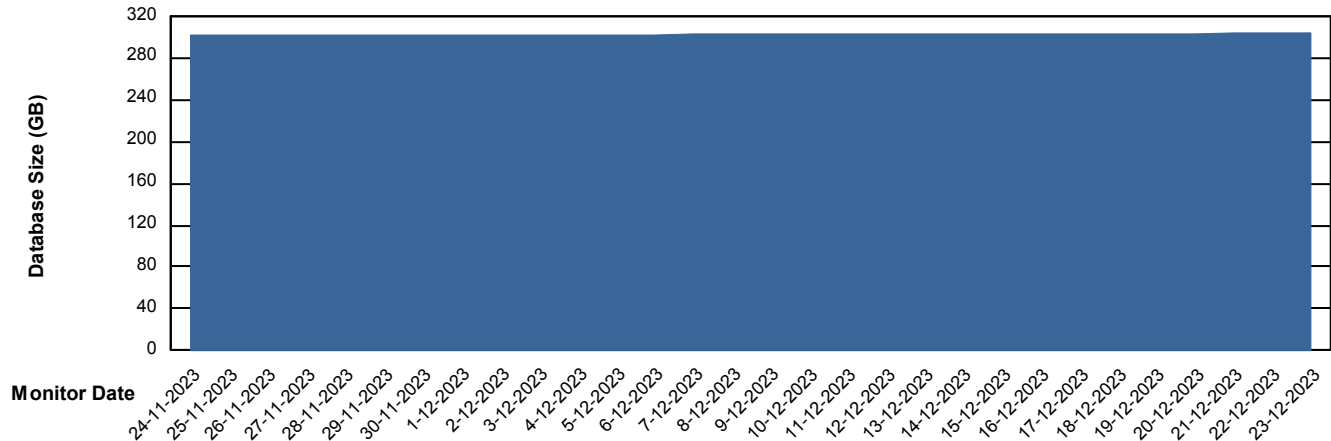

# Weekly SLA Customer Report

Customer VOS\_Production  
Database ID 143

DATABASE SIZE VOSDB\_BI

### Database growth over last month

DATABASE SIZE VOSDB\_Production

### Database growth over last month