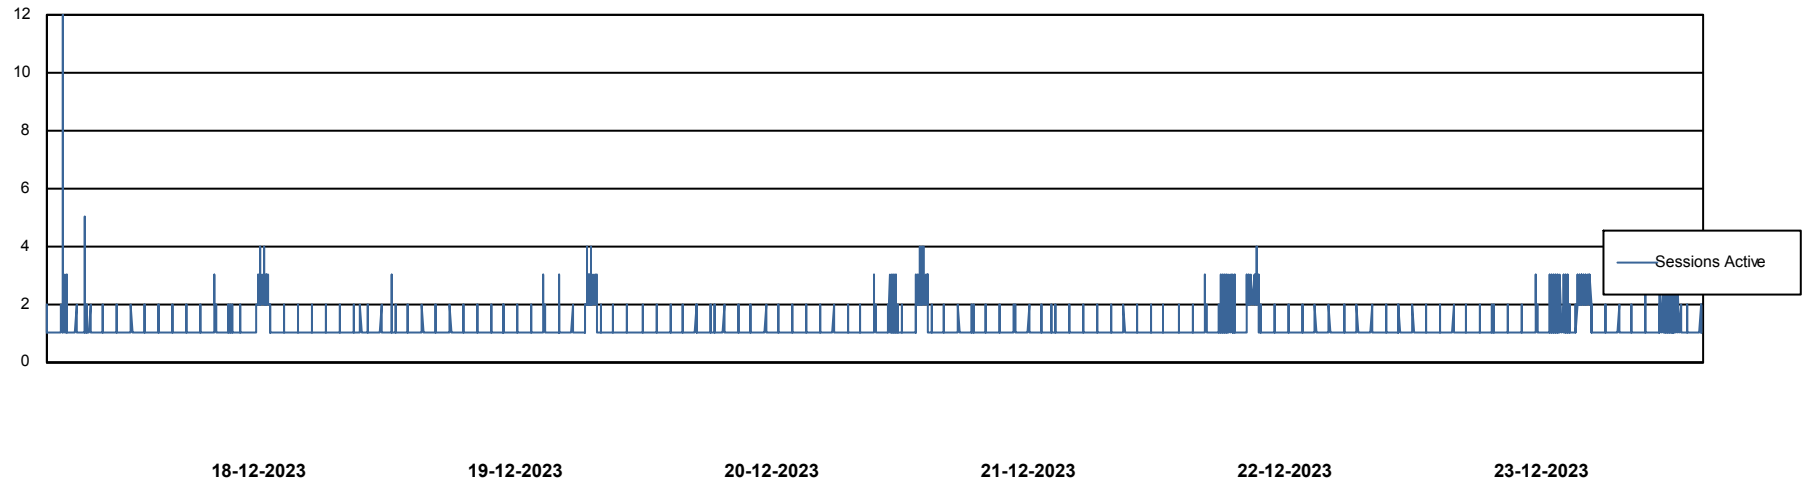

Database Performance VOSDB_BI