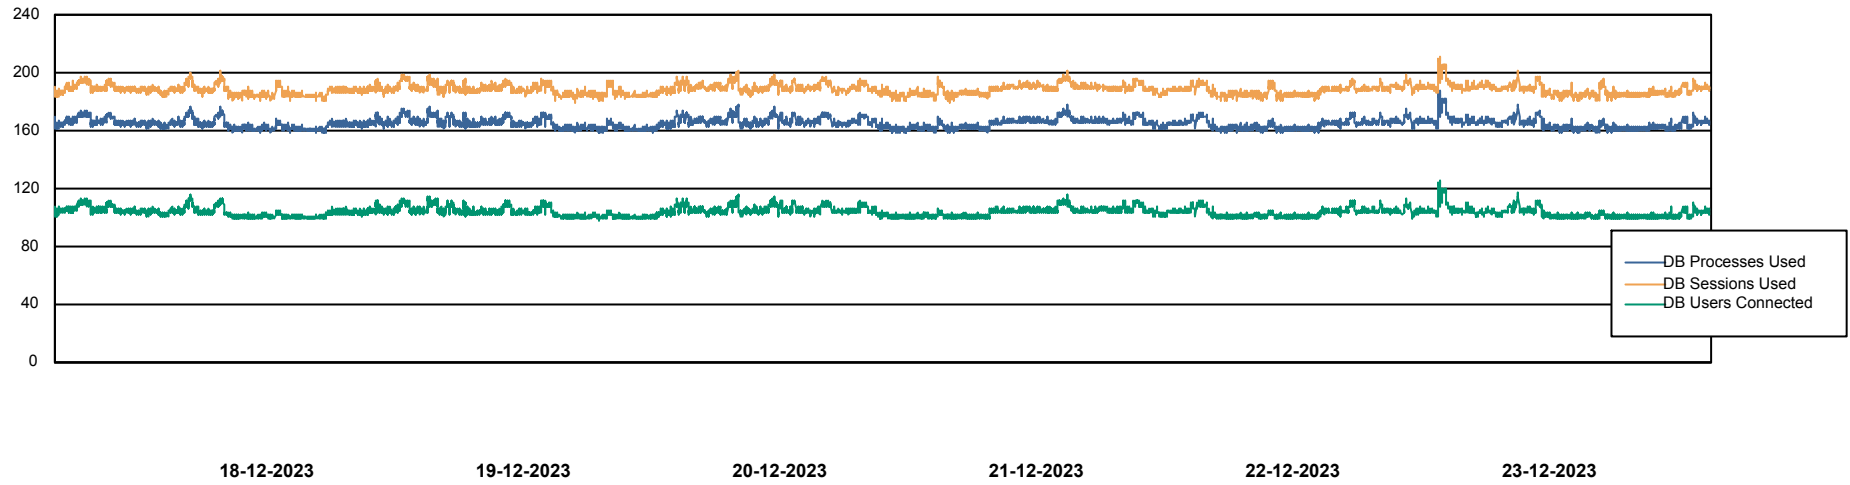

Database Performance VOSDB_Production