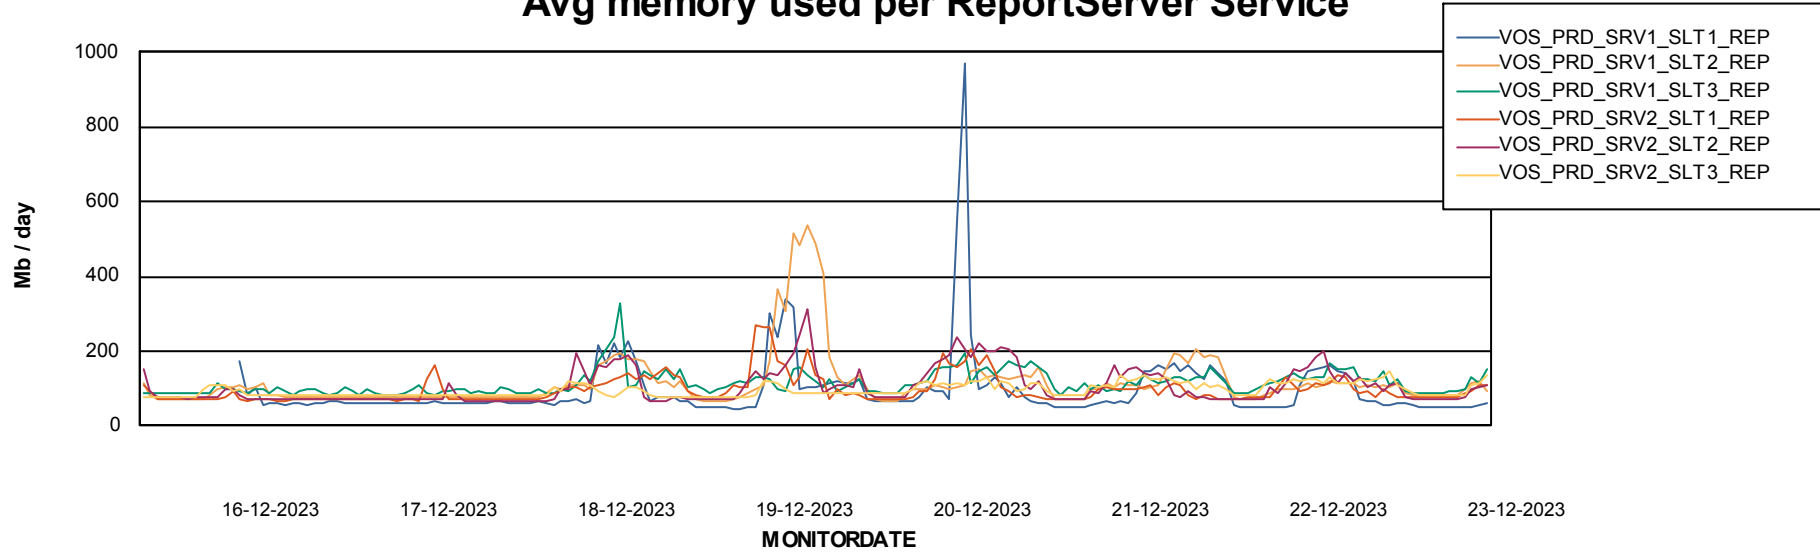

ABSSolute Application ReportServer Services

Avg memory used per ReportServer Service