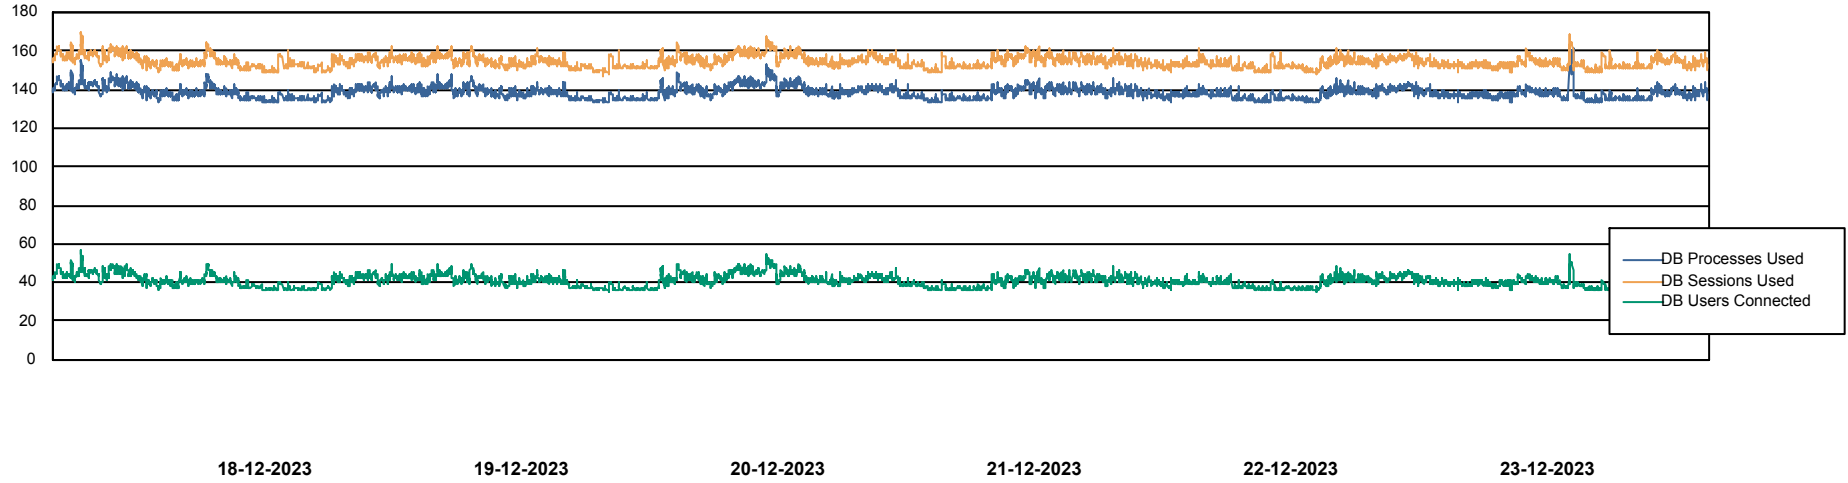

Database Performance STKDB_Production