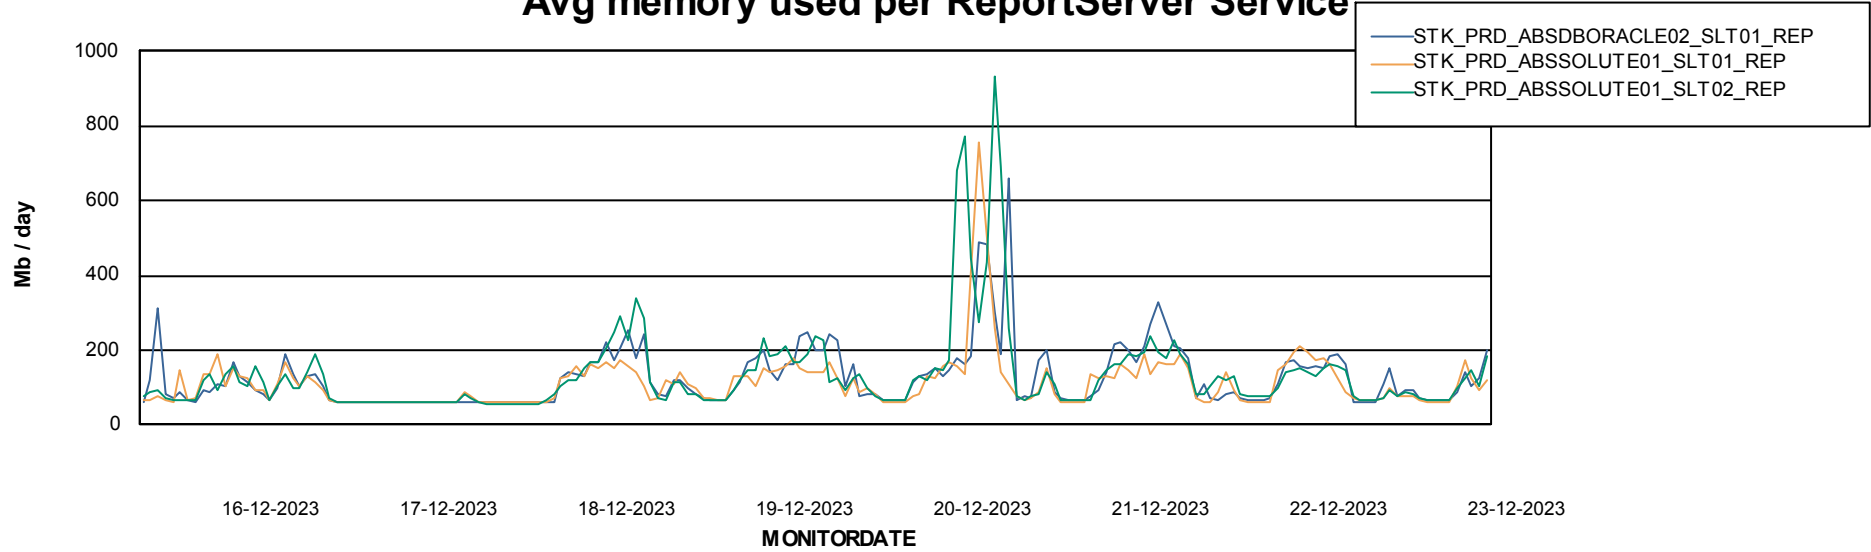

Avg memory used per ABS Server Service

Avg users per day per ABS server

Weekly SLA Customer Report

Customer STK_Production
Database ID 82

ABSSolute Application ReportServer Services

Avg memory used per ReportServer Service