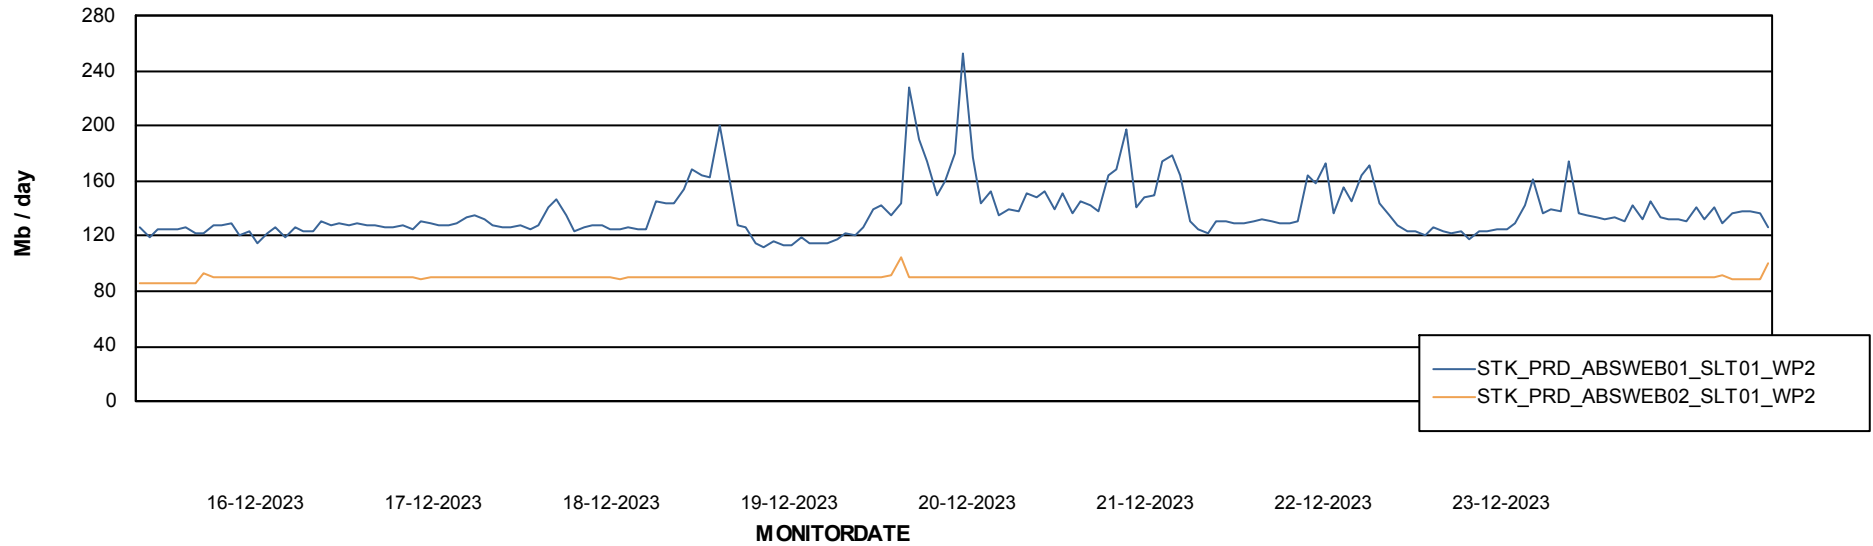

ABSSolute Web Component Services

Avg memory used per ABS Web component