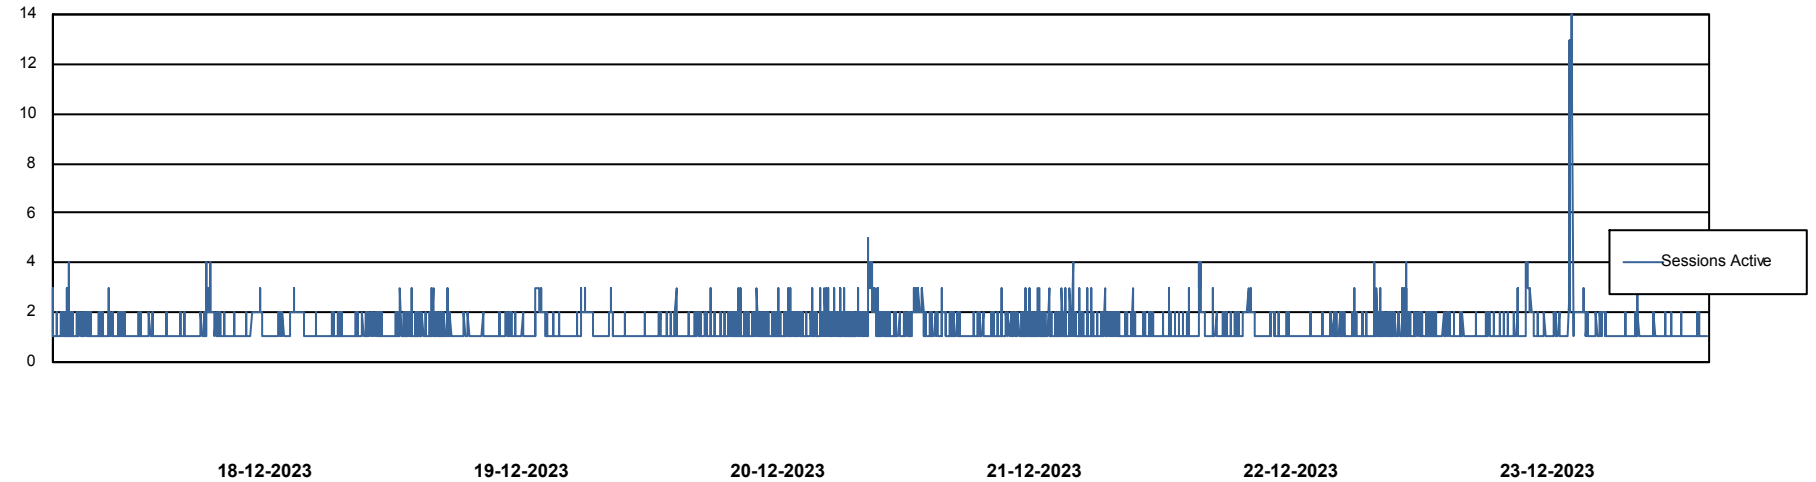

Harddisk Usage STK_PRD_ABSWEB02

	Free disk space on C: (%)	Total disk space on C: (Gb)	Used disk space on C: (Gb)
23-12-2023	82	150	26
22-12-2023	82	150	26
21-12-2023	82	150	26
20-12-2023	82	150	26
19-12-2023	82	150	26
18-12-2023	82	150	26
17-12-2023	82	150	26

Weekly SLA Customer Report

Customer STK_Production
Database ID 82

Database Performance STKDB_Production

Weekly SLA Customer Report

Customer STK_Production
Database ID 82

Database Performance STKDB_Standby

DB Processes Max 1,000