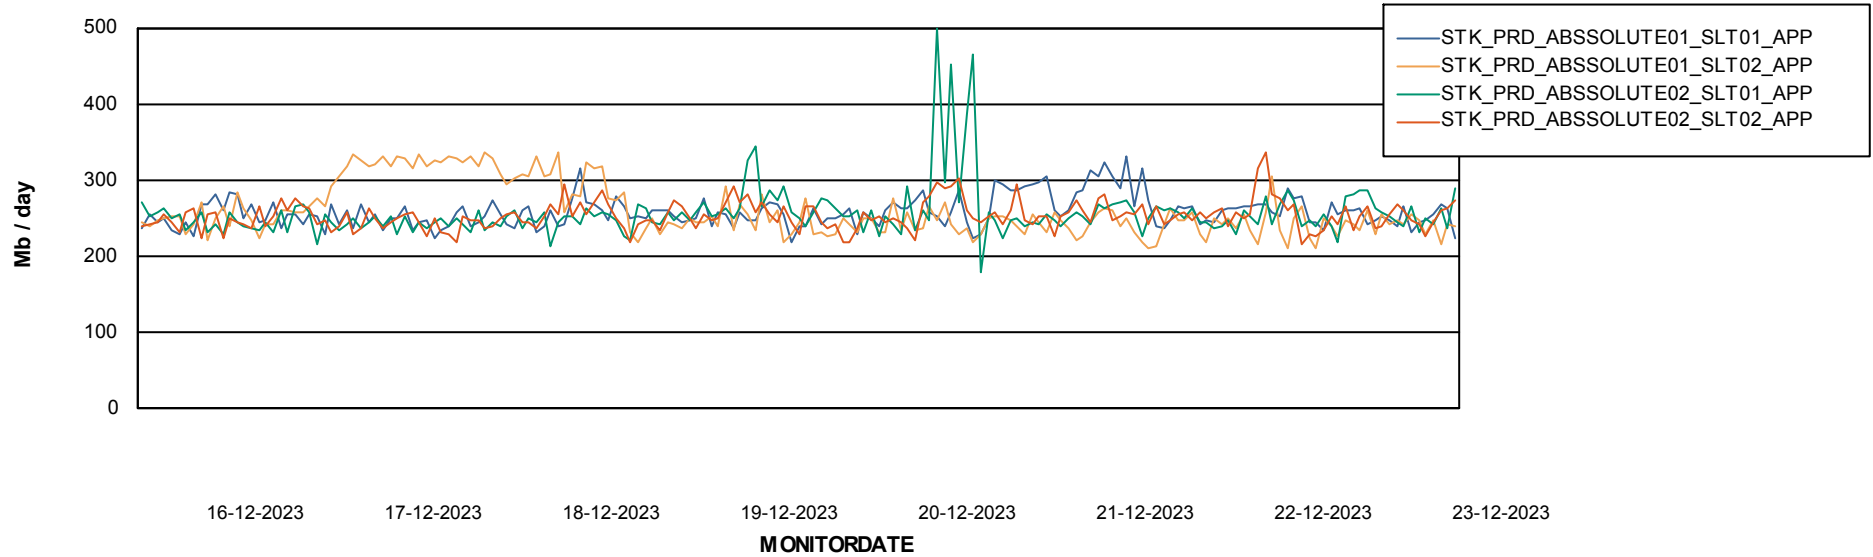

ABSSolute Application Server Services

Avg memory used per ABS Server Service