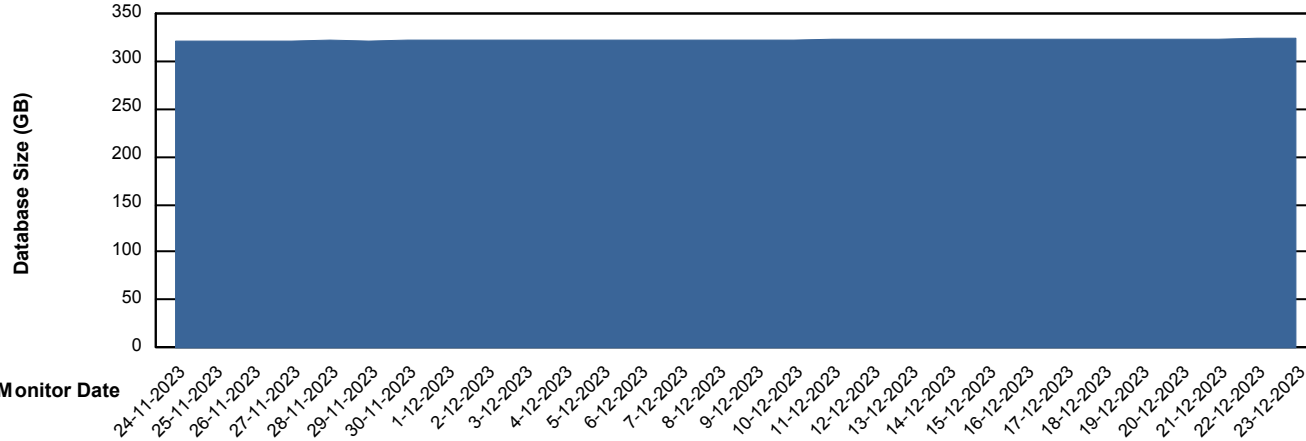

DATABASE SIZE STKDB_Production

Database growth over last month