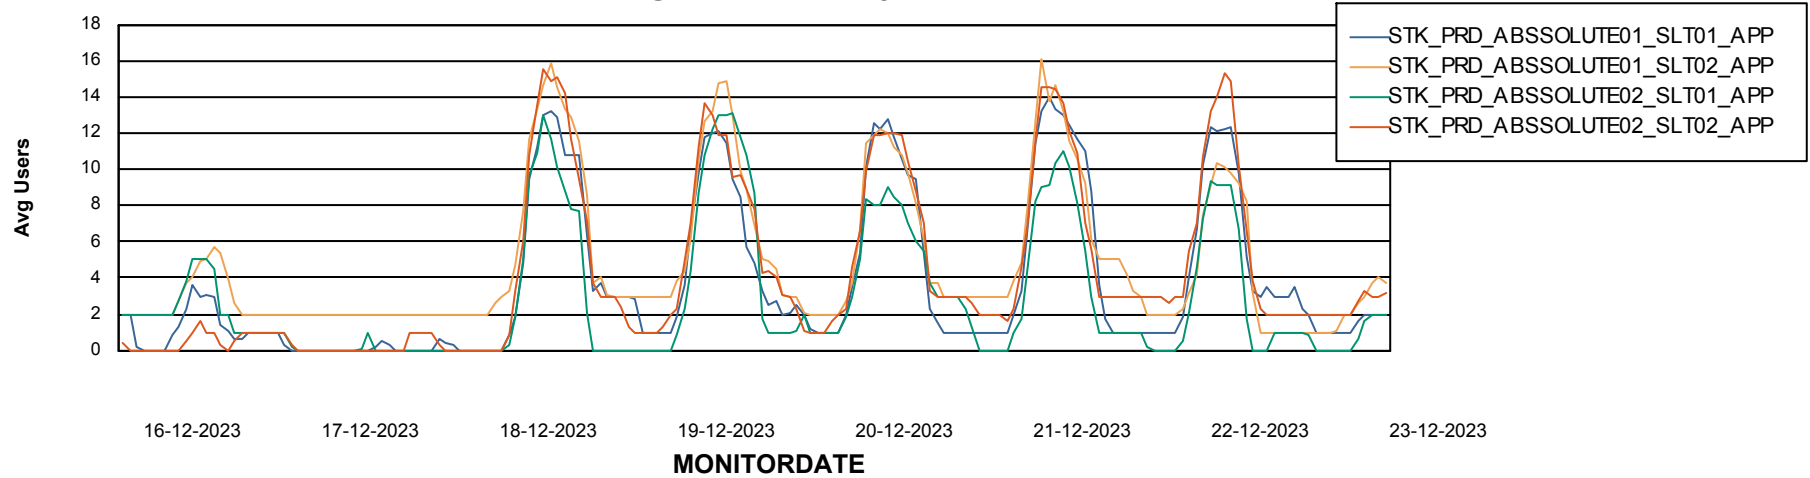

Avg users per day per ABS server