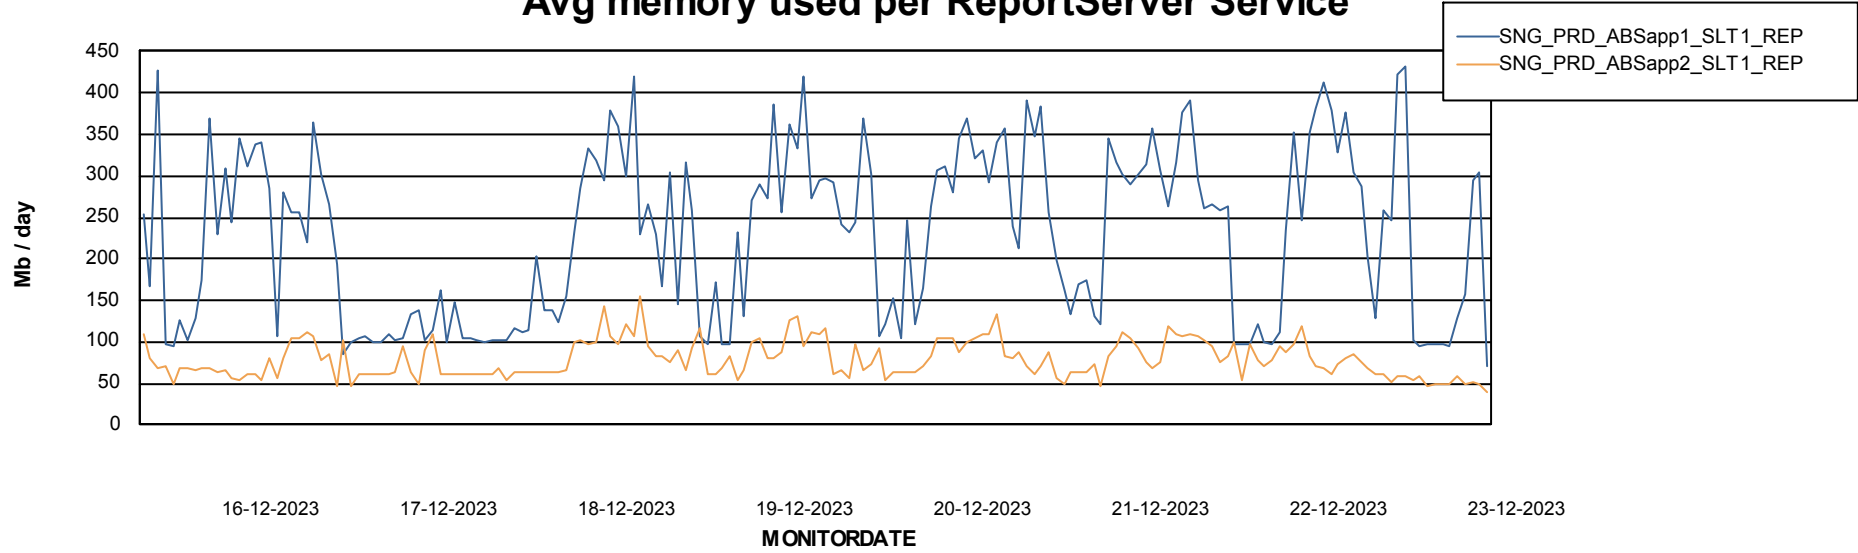

ABSSolute Application ReportServer Services

Avg memory used per ReportServer Service