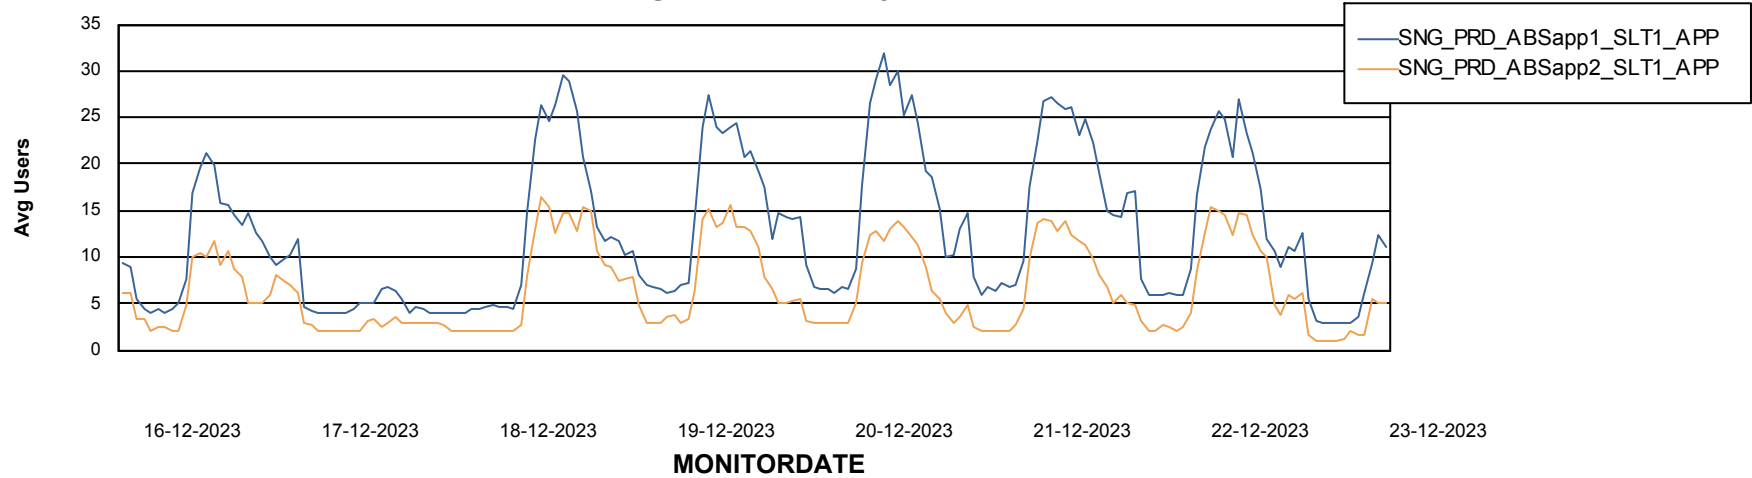

Database Performance SNG_PRD_ORACLE1

Weekly SLA Customer Report

Customer SNG_Production
 Database ID 70

DATABASE SIZE SNG_PRD_ORACLE1

Database growth over last month

Database Tablespace SNG_PRD_ORACLE1

Date	Tablespace Name	Filesize (Gb)	Usedsize (Gb)	Percentage free
23-12-2023	ABSDATA	54	42	23
	INDX	146	114	22
22-12-2023	ABSDATA	54	42	23
	INDX	146	114	22
21-12-2023	ABSDATA	54	42	23
	INDX	135	114	16
20-12-2023	ABSDATA	54	42	23
	INDX	135	114	16
19-12-2023	ABSDATA	54	42	23
	INDX	135	113	16
18-12-2023	ABSDATA	54	42	23
	INDX	135	113	16
17-12-2023	ABSDATA	54	42	23
	INDX	135	113	16

Weekly SLA Customer Report

Customer SNG_Production
Database ID 70

ABSSolute Application Server Services

Avg memory used per ABS Server Service

Avg users per day per ABS server

Weekly SLA Customer Report

Customer SNG_Production
Database ID 70