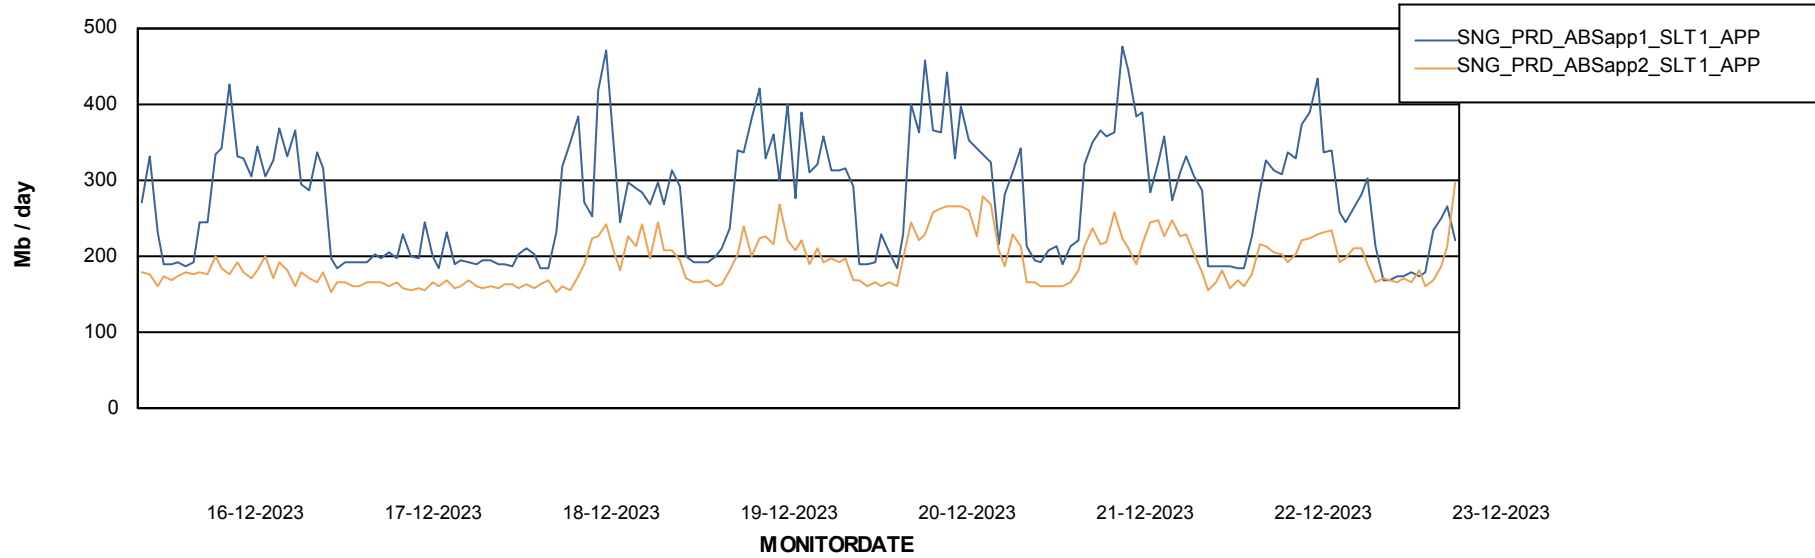

Database Performance SNG_PRD_ORACLE1

Weekly SLA Customer Report

Customer SNG_Production
 Database ID 70

DATABASE SIZE SNG_PRD_ORACLE1

Database growth over last month

Database Tablespace SNG_PRD_ORACLE1

Date	Tablespace Name	Filesize (Gb)	Usedsize (Gb)	Percentage free
23-12-2023	ABSDATA	54	42	23
	INDX	146	114	22
22-12-2023	ABSDATA	54	42	23
	INDX	146	114	22
21-12-2023	ABSDATA	54	42	23
	INDX	135	114	16
20-12-2023	ABSDATA	54	42	23
	INDX	135	114	16
19-12-2023	ABSDATA	54	42	23
	INDX	135	113	16
18-12-2023	ABSDATA	54	42	23
	INDX	135	113	16
17-12-2023	ABSDATA	54	42	23
	INDX	135	113	16

Weekly SLA Customer Report

Customer SNG_Production
Database ID 70

ABSSolute Application Server Services

Avg memory used per ABS Server Service

Avg users per day per ABS server

Weekly SLA Customer Report

Customer SNG_Production
Database ID 70