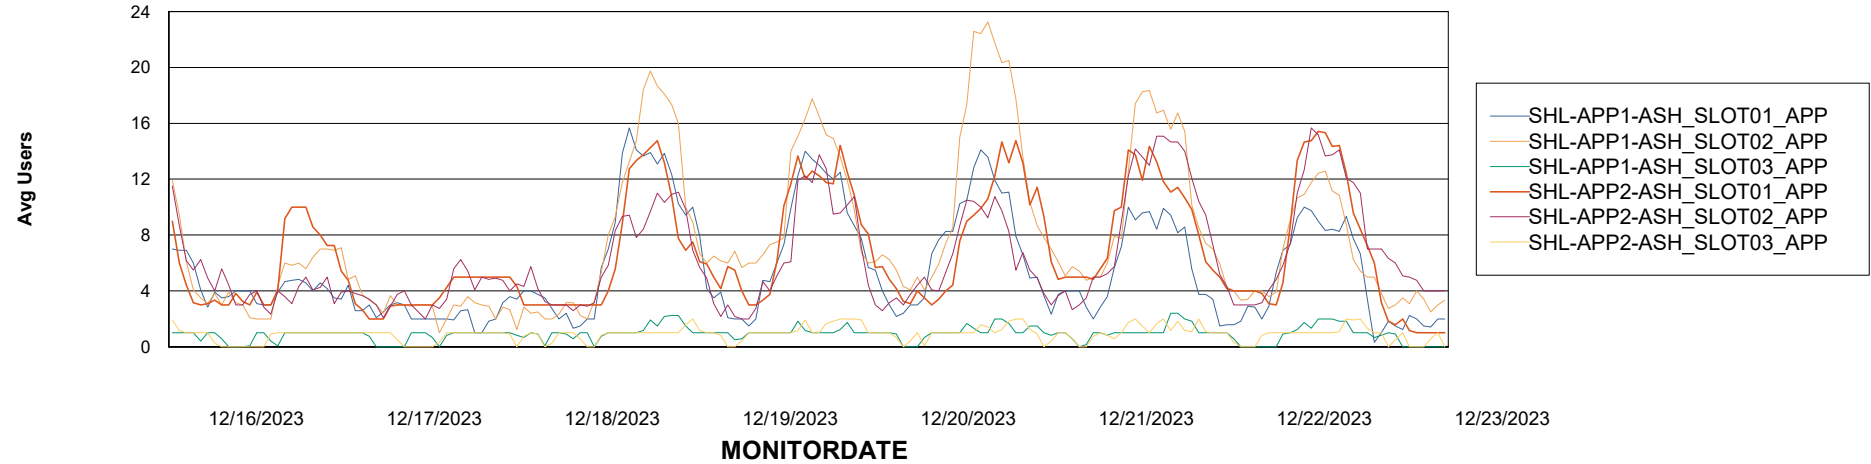

Avg users per day per ABS server