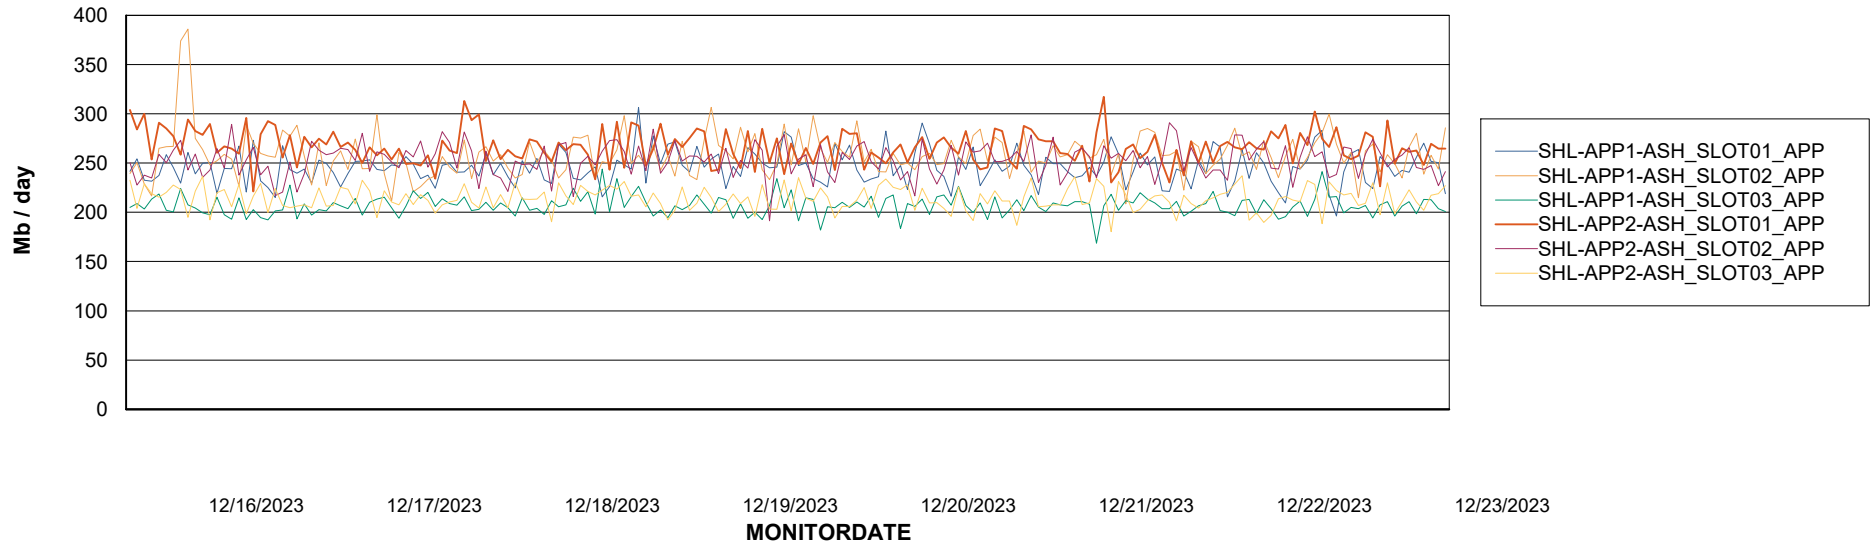

ABSSolute Application Server Services

Avg memory used per ABS Server Service