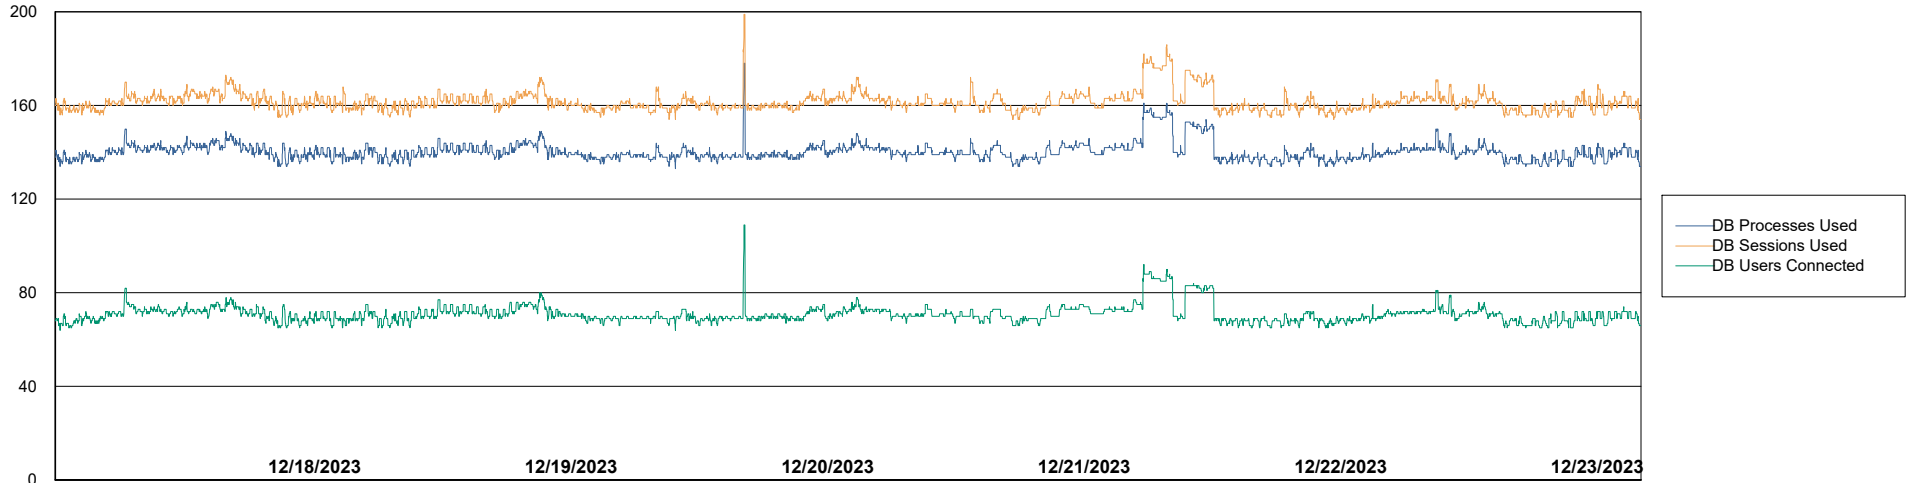

Weekly SLA Customer Report

Customer SHL OCI ASH Production
Database ID 182

Database Performance SHL-BI-ASH_PROD_ABS1

Weekly SLA Customer Report

Customer SHL OCI ASH Production
Database ID 182

Database Performance SHL-DBS1-ASH_PROD_ABS1