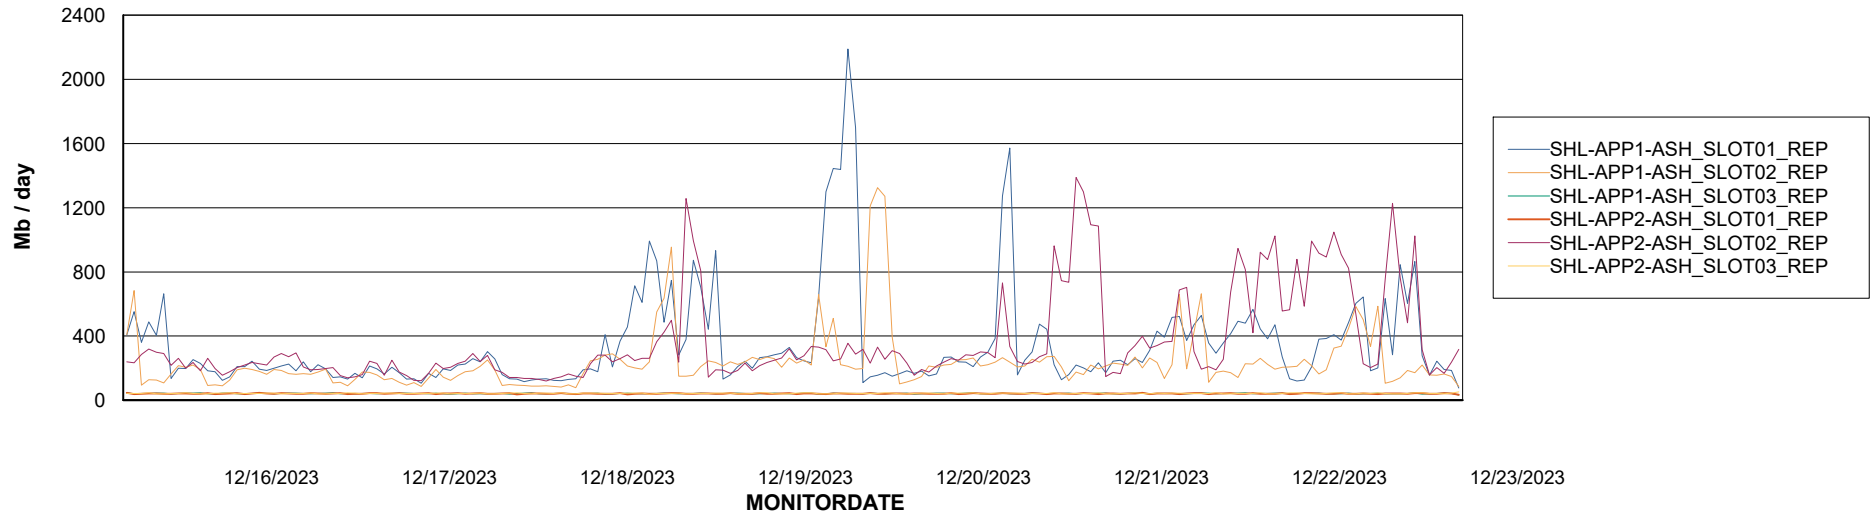

Customer SHL OCI ASH Production
Database ID 182

Standby Database Health SHL OCI ASH Production

Recovery lag for last 7 days

Weekly SLA Customer Report

Customer SHL OCI ASH Production
Database ID 182

ABSSolute Application Server Services

Avg memory used per ABS Server Service

Avg users per day per ABS server

Weekly SLA Customer Report

Customer SHL OCI ASH Production
Database ID 182

ABSSolute Application ReportServer Services

Avg memory used per ReportServer Service