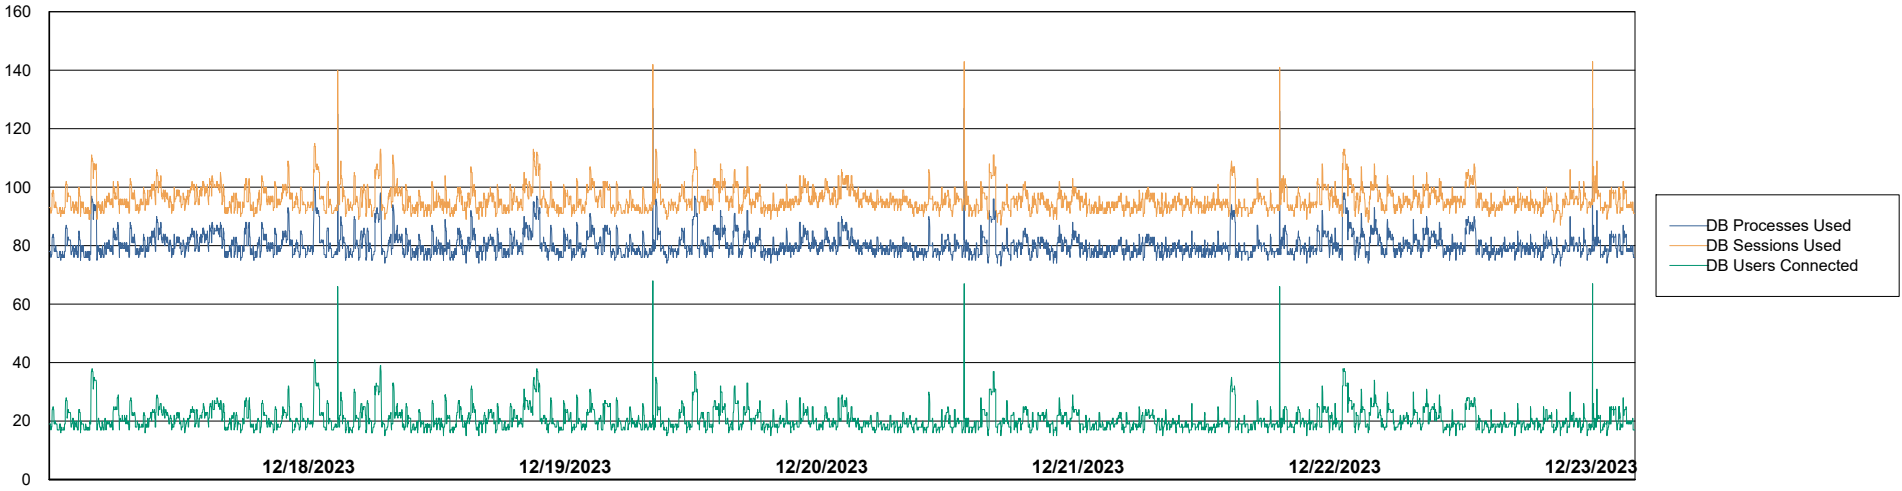

Database Performance SHL-BI-ASH_PROD_ABS1