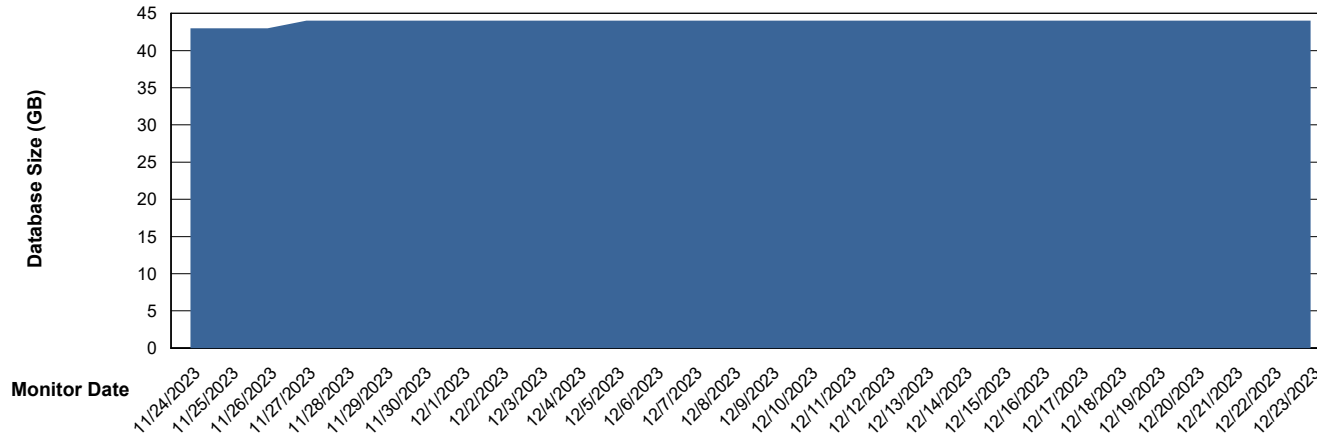

Weekly SLA Customer Report

Customer SHL OCI ASH Production
Database ID 182

Database Performance SHL-BI-ASH_PROD_ABS1

Weekly SLA Customer Report

Customer SHL OCI ASH Production
Database ID 182

Database Performance SHL-DBS1-ASH_PROD_ABS1

Weekly SLA Customer Report

Customer SHL OCI ASH Production
Database ID 182

Database Performance SHL-DBS2-ASH_PROD_HSBABS1

DB Processes Max 0
DB Processes Max 4
DB Processes Max 1,000

Weekly SLA Customer Report

Customer SHL OCI ASH Production
Database ID 182

DATABASE SIZE SHL-BI-ASH_PROD_ABS1

Database growth over last month

DATABASE SIZE SHL-DBS1-ASH_PROD_ABS1

Database growth over last month

Weekly SLA Customer Report