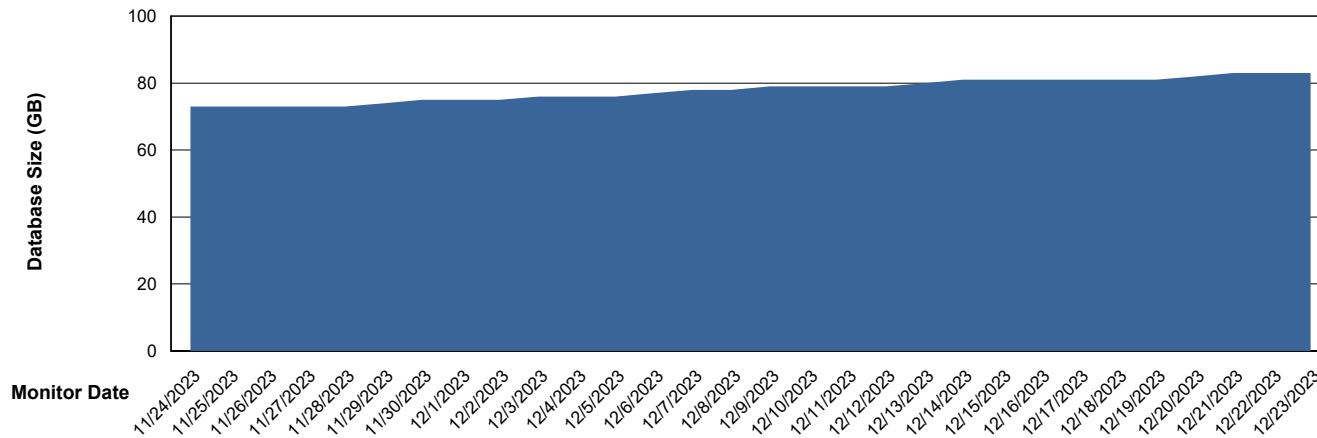

Customer SHL OCI ASH Production
Database ID 182

DATABASE SIZE SHL-BI-ASH_PROD_ABS1

Database growth over last month

DATABASE SIZE SHL-DBS1-ASH_PROD_ABS1

Database growth over last month

Weekly SLA Customer Report

Customer SHL OCI ASH Production
Database ID 182

Database Tablespace SHL-BI-ASH_PROD_ABS1

Date	Tablespace Name	Filesize (Gb)	Usedsize (Gb)	Percentage free
12/23/2023	ABSDATA	26	21	21
	INDX	27	21	22
12/22/2023	ABSDATA	26	21	21
	INDX	27	21	22
12/21/2023	ABSDATA	26	21	21
	INDX	27	21	22
12/20/2023	ABSDATA	26	21	21
	INDX	27	21	22
12/19/2023	ABSDATA	26	21	21
	INDX	27	21	22
12/18/2023	ABSDATA	26	21	21
	INDX	27	21	22
12/17/2023	ABSDATA	26	21	21
	INDX	27	21	22