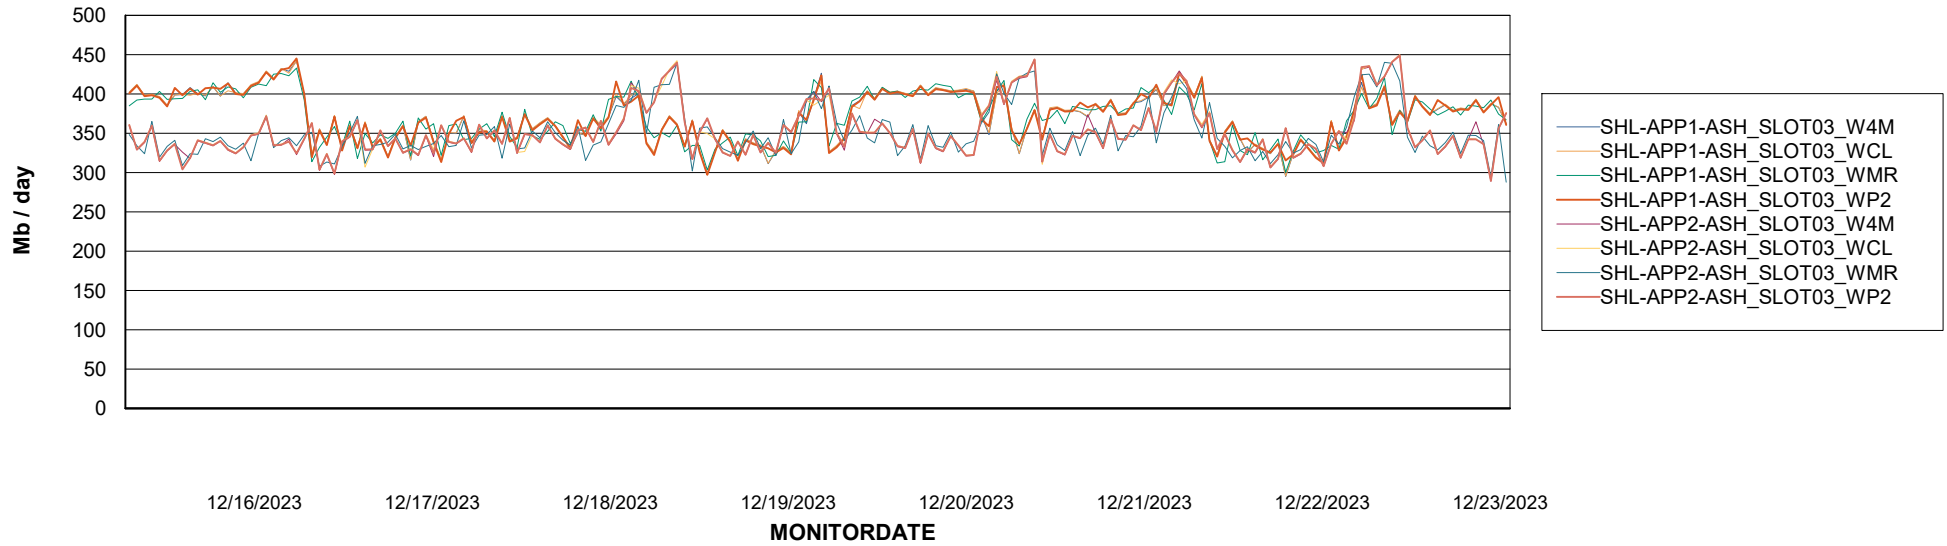

ABSSolute Web Component Services

Avg memory used per ABS Web component