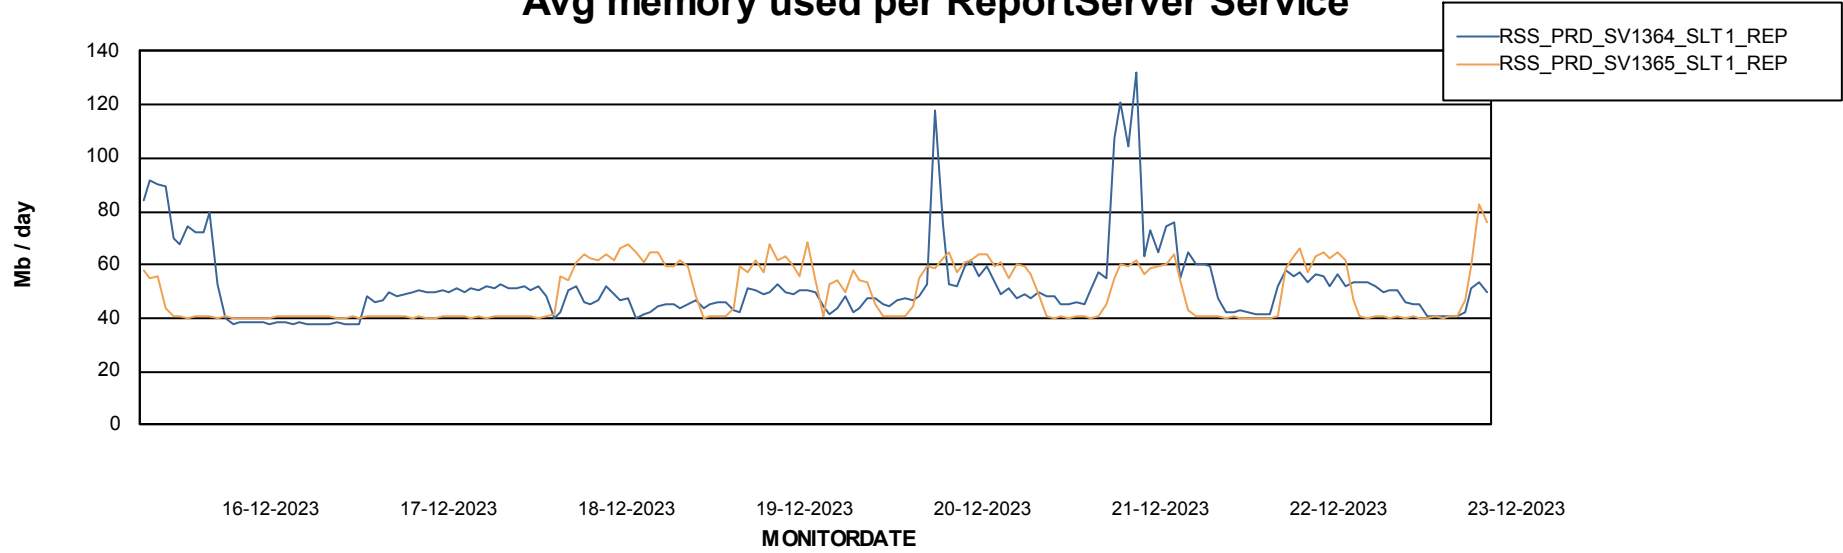

ABSSolute Application ReportServer Services

Avg memory used per ReportServer Service