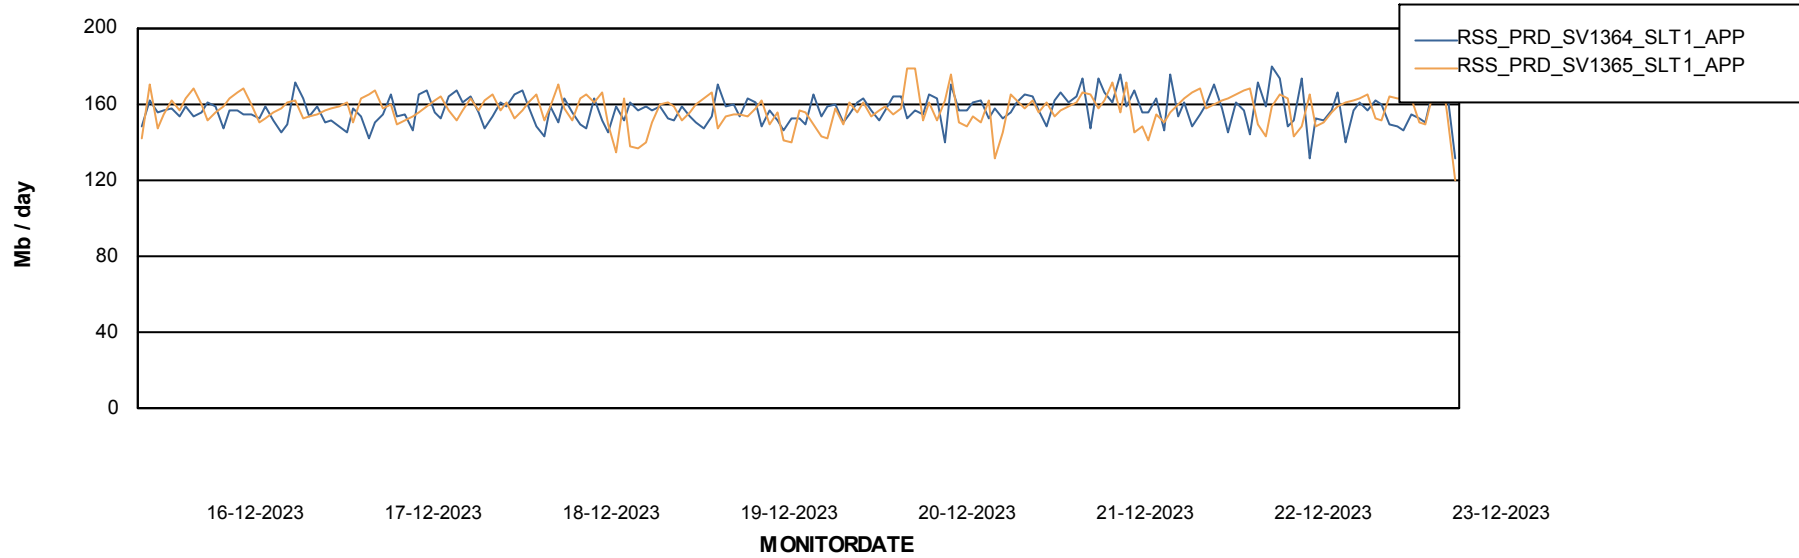

DB Processes Max 300

Weekly SLA Customer Report

Customer RSS Production
 Database ID 52

DATABASE SIZE RSS_PRD_SV1364_PRD_DB

Database growth over last month

Database Tablespace RSS_PRD_SV1364_PRD_DB

Date	Tablespace Name	Filesize (Gb)	Usedsize (Gb)	Percentage free
23-12-2023	ABSDATA	55	45	17
	INDX	75	62	17
22-12-2023	ABSDATA	55	45	17
	INDX	75	62	17
21-12-2023	ABSDATA	55	45	17
	INDX	75	62	17
20-12-2023	ABSDATA	55	45	17
	INDX	75	62	17
19-12-2023	ABSDATA	55	45	18
	INDX	75	62	17
18-12-2023	ABSDATA	55	45	18
	INDX	75	62	17
17-12-2023	ABSDATA	55	45	18
	INDX	75	62	17

Weekly SLA Customer Report

Customer RSS Production
Database ID 52

ABSSolute Application Server Services

Avg memory used per ABS Server Service

Avg users per day per ABS server

Weekly SLA Customer Report

Customer RSS Production
Database ID 52