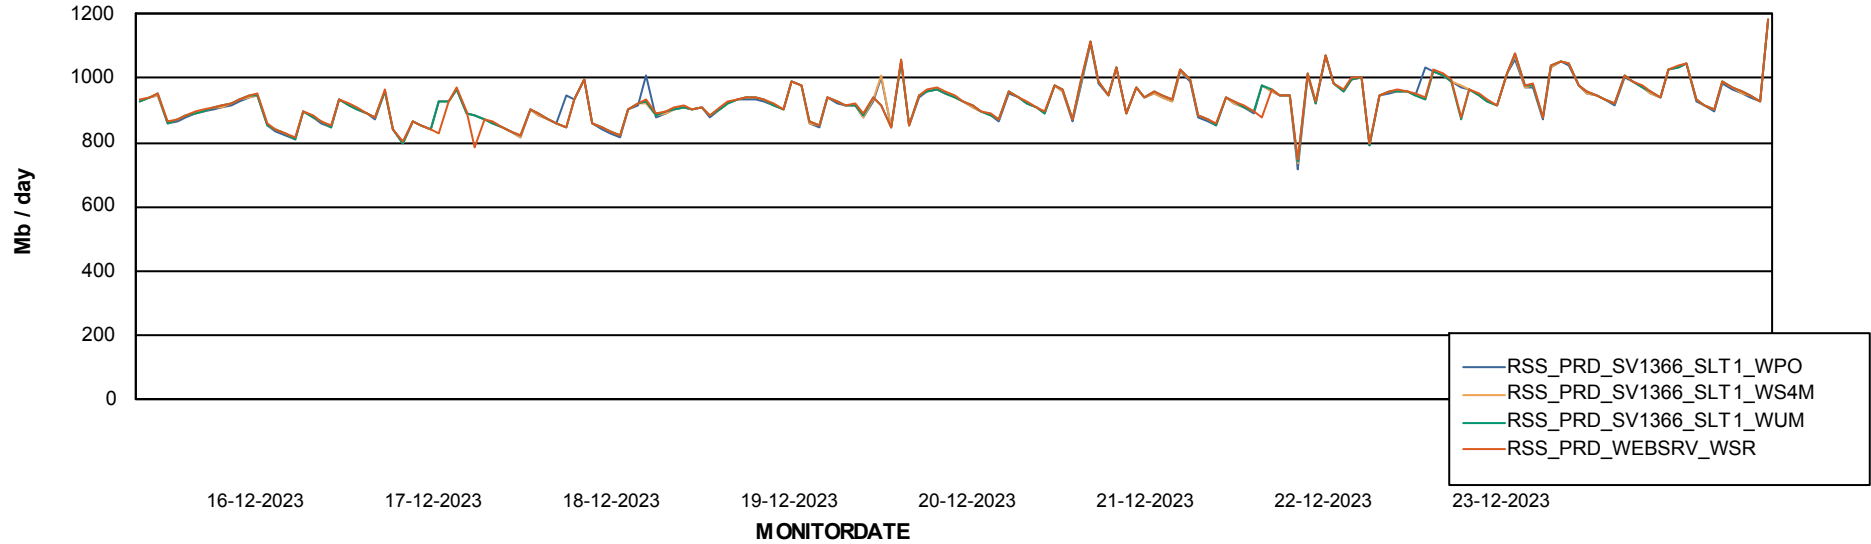

ABSSolute Application ReportServer Services

Avg memory used per ReportServer Service

Weekly SLA Customer Report

Customer RSS Production
Database ID 52

ABSSolute Web Component Services

Avg memory used per ABS Web component