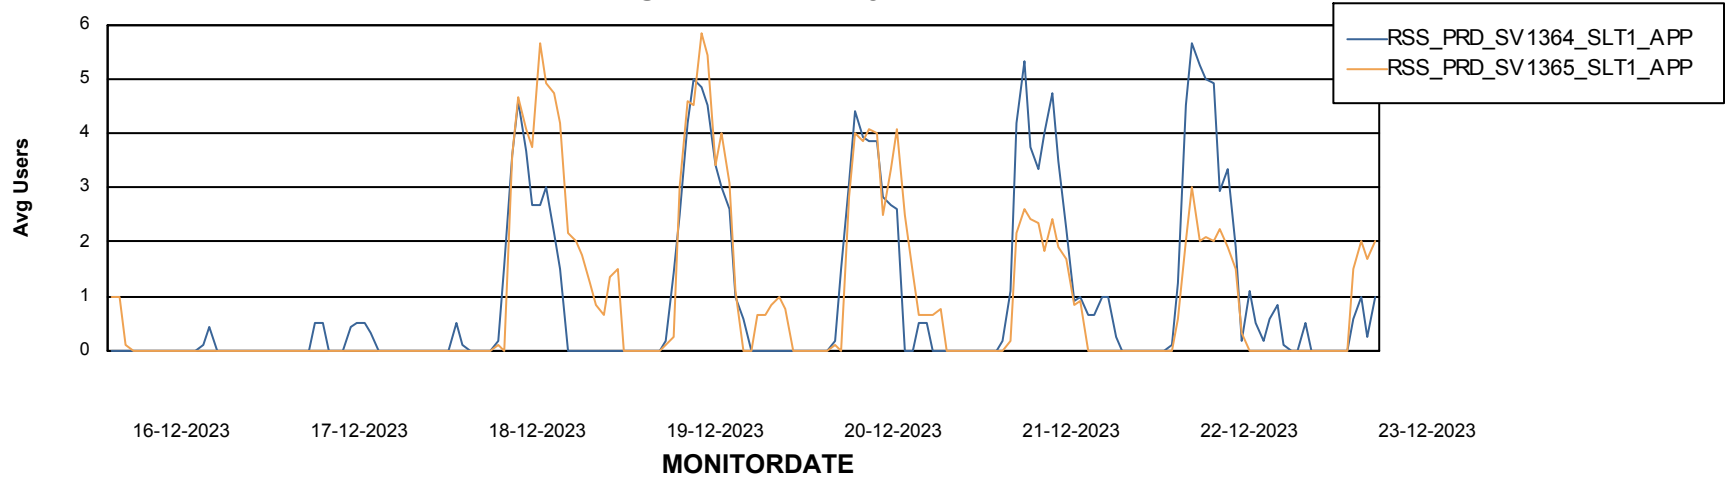

Weekly SLA Customer Report

Customer RSS Production
Database ID 52

ABSSolute Application Server Services

Avg memory used per ABS Server Service

Avg users per day per ABS server

Weekly SLA Customer Report

Customer RSS Production
Database ID 52