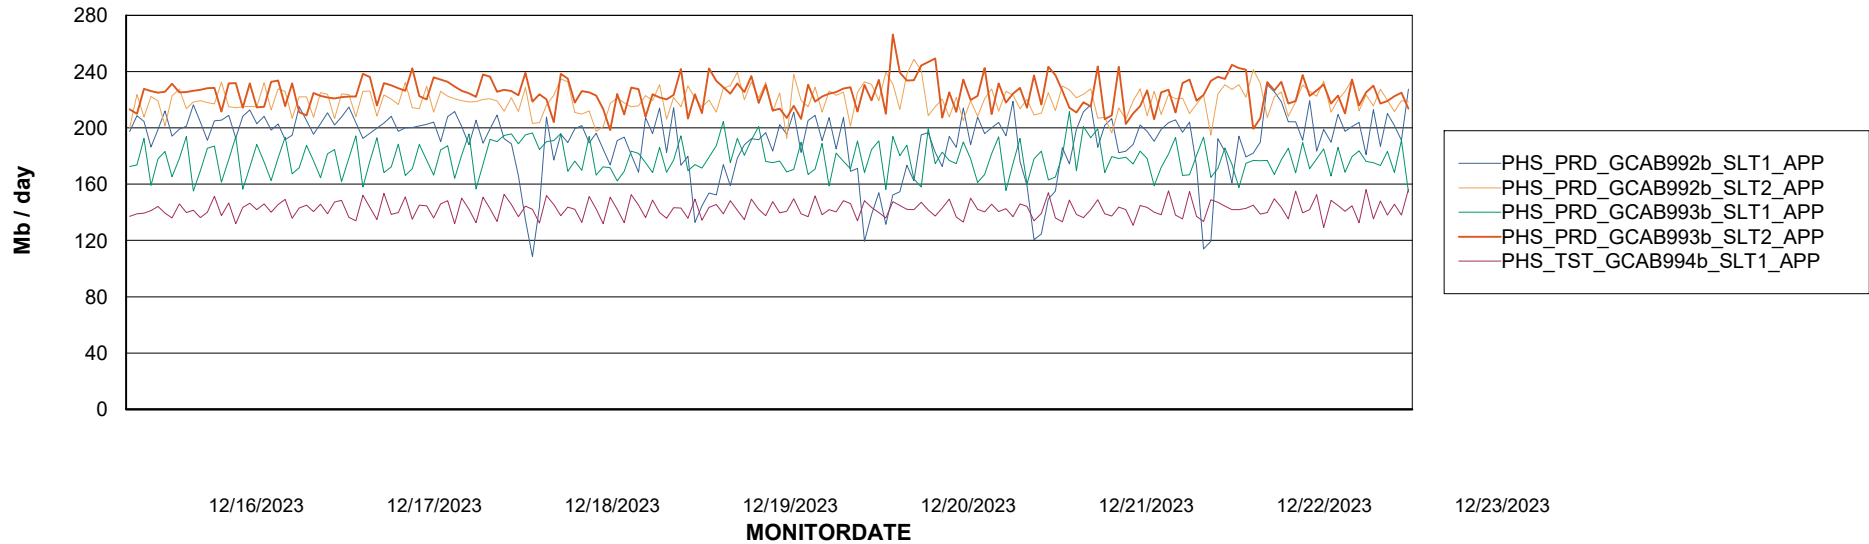

ABSSolute Application Server Services

Avg memory used per ABS Server Service