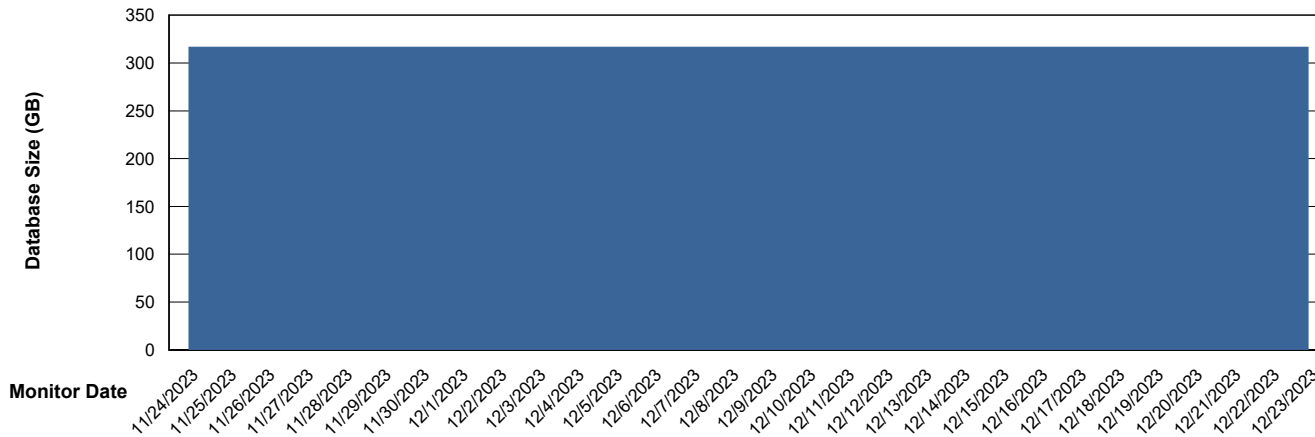

# Weekly SLA Customer Report

Customer PHS\_Production  
Database ID 47

DATABASE SIZE PHS\_PRD\_GCAB992B\_ABS1

### Database growth over last month