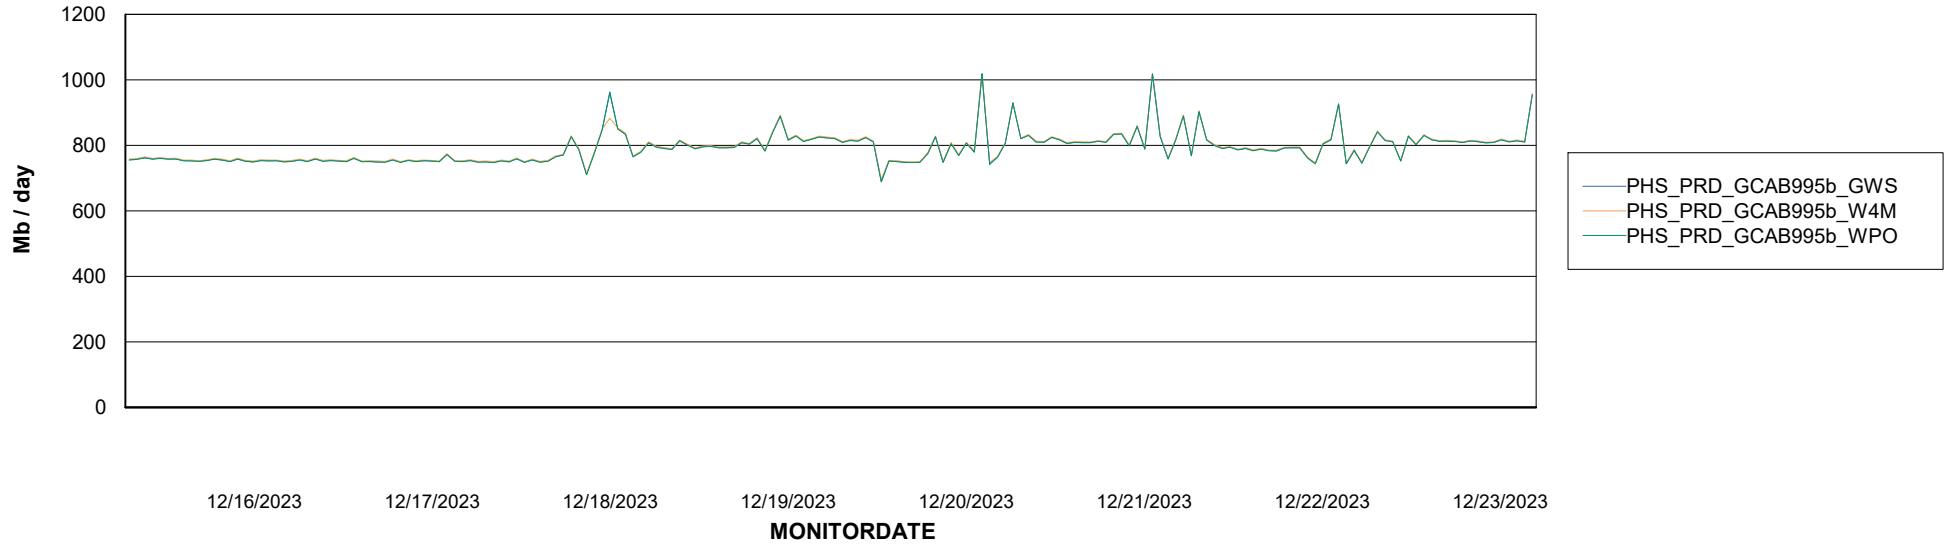

ABSSolute Web Component Services

Avg memory used per ABS Web component