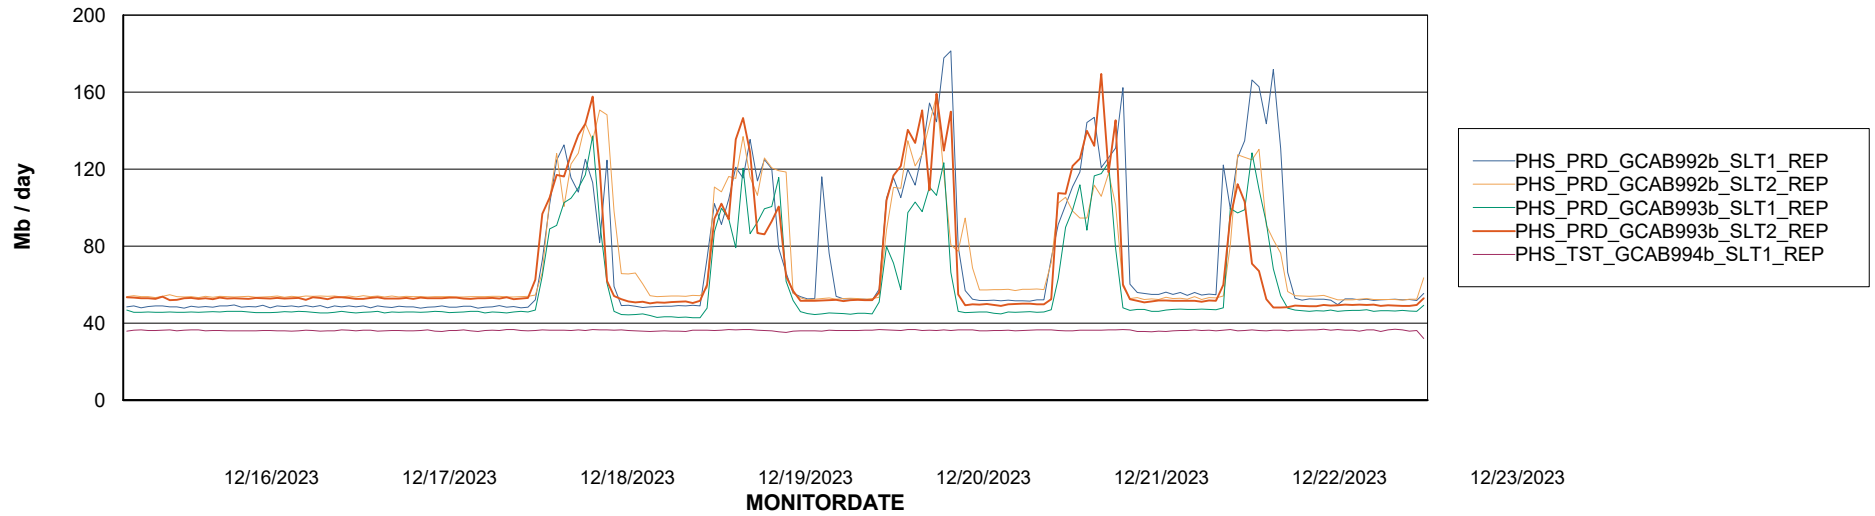

ABSSolute Application ReportServer Services

Avg memory used per ReportServer Service