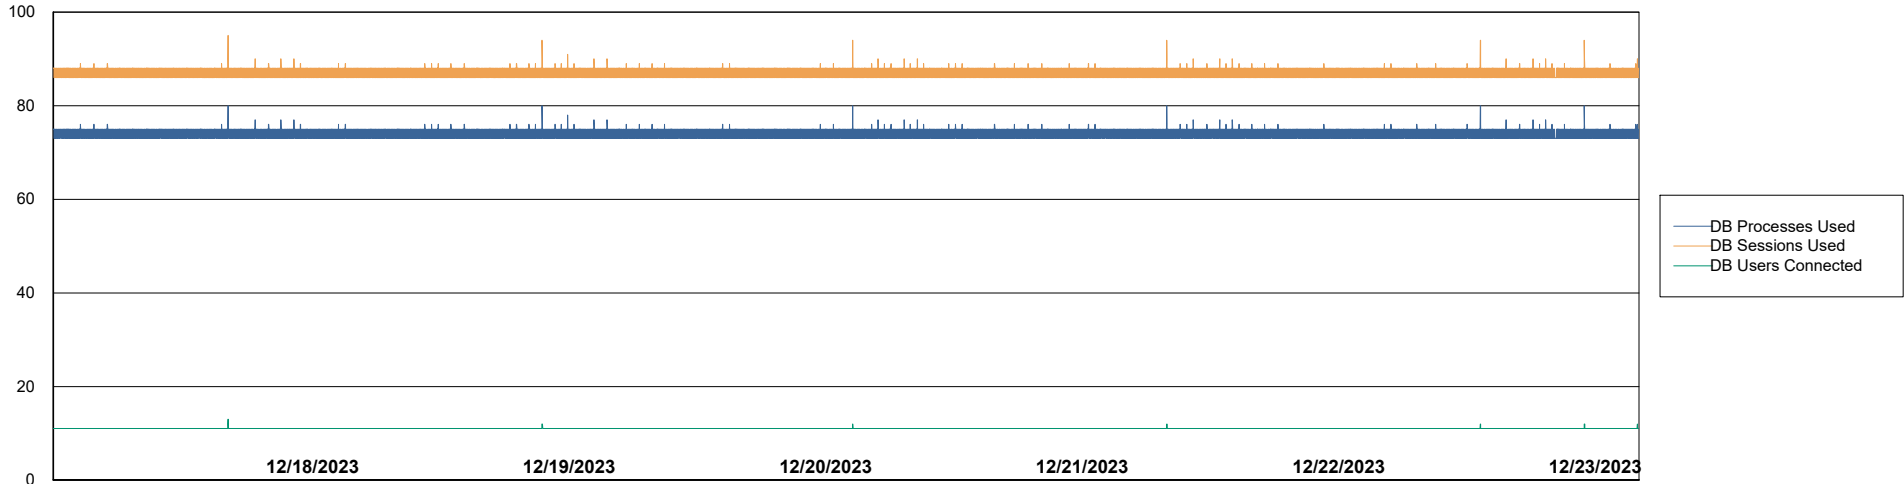

Database Performance PHS_TST_GCAB994B_ABST