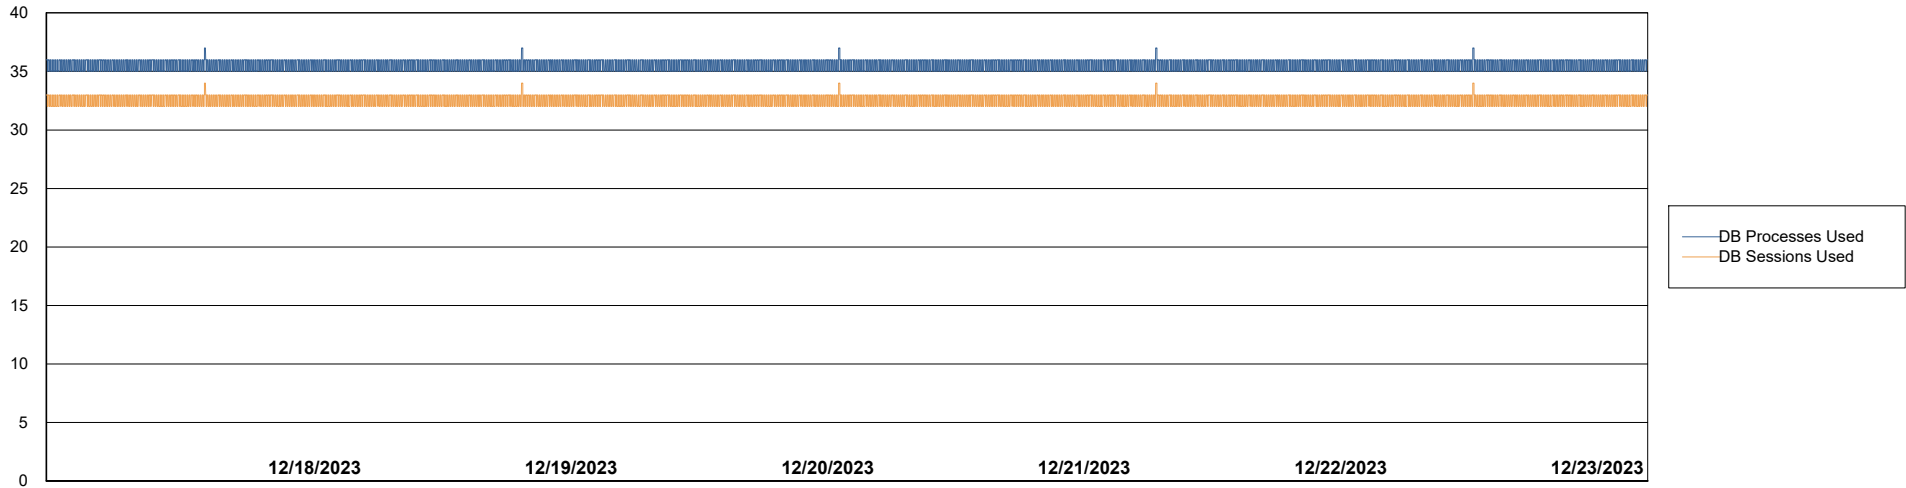

Database Performance PHS_PRD_GCAB993B_HSBABS1

DB Processes Max 1,000