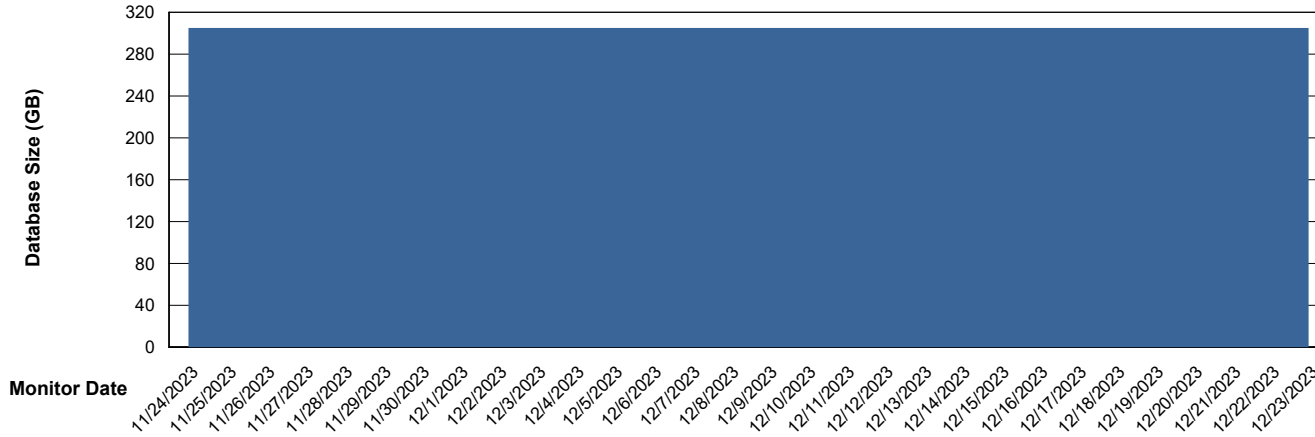

DATABASE SIZE PHS_PRD_GCAB992B_ABS1

Database growth over last month