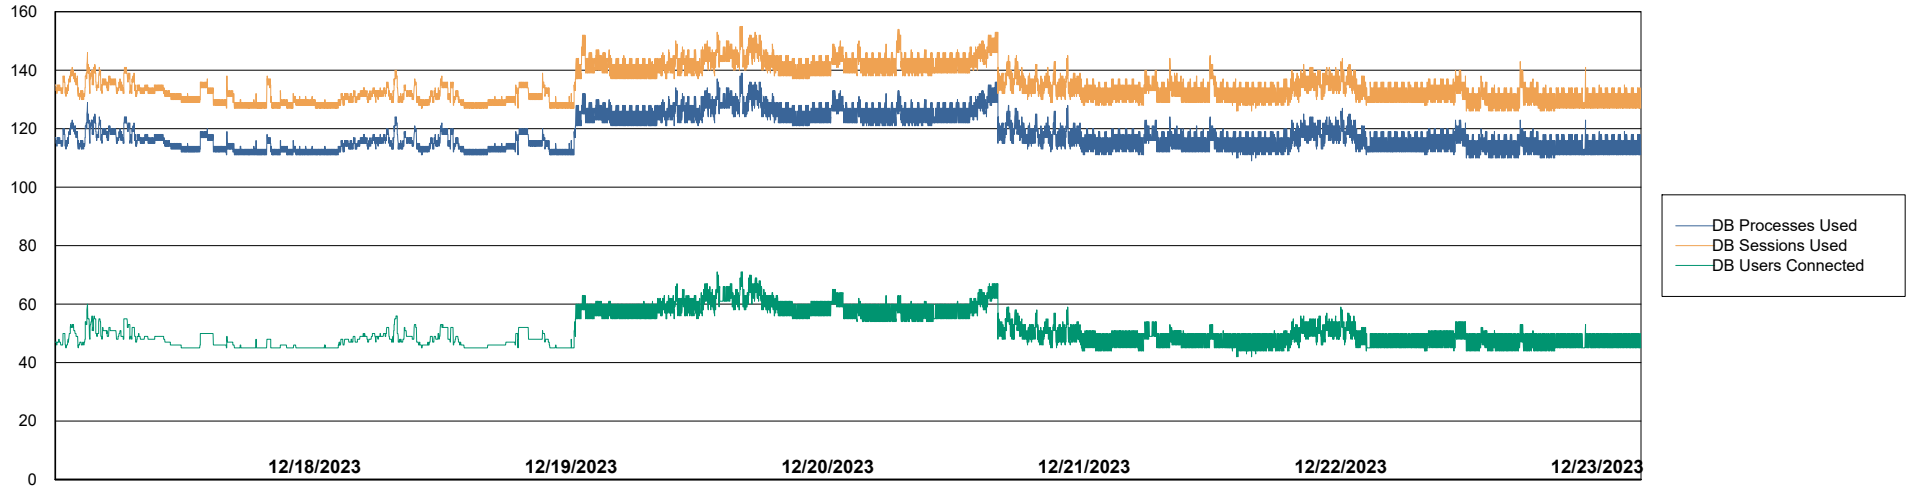

Database Performance PHS_PRD_GCAB992B_ABS1