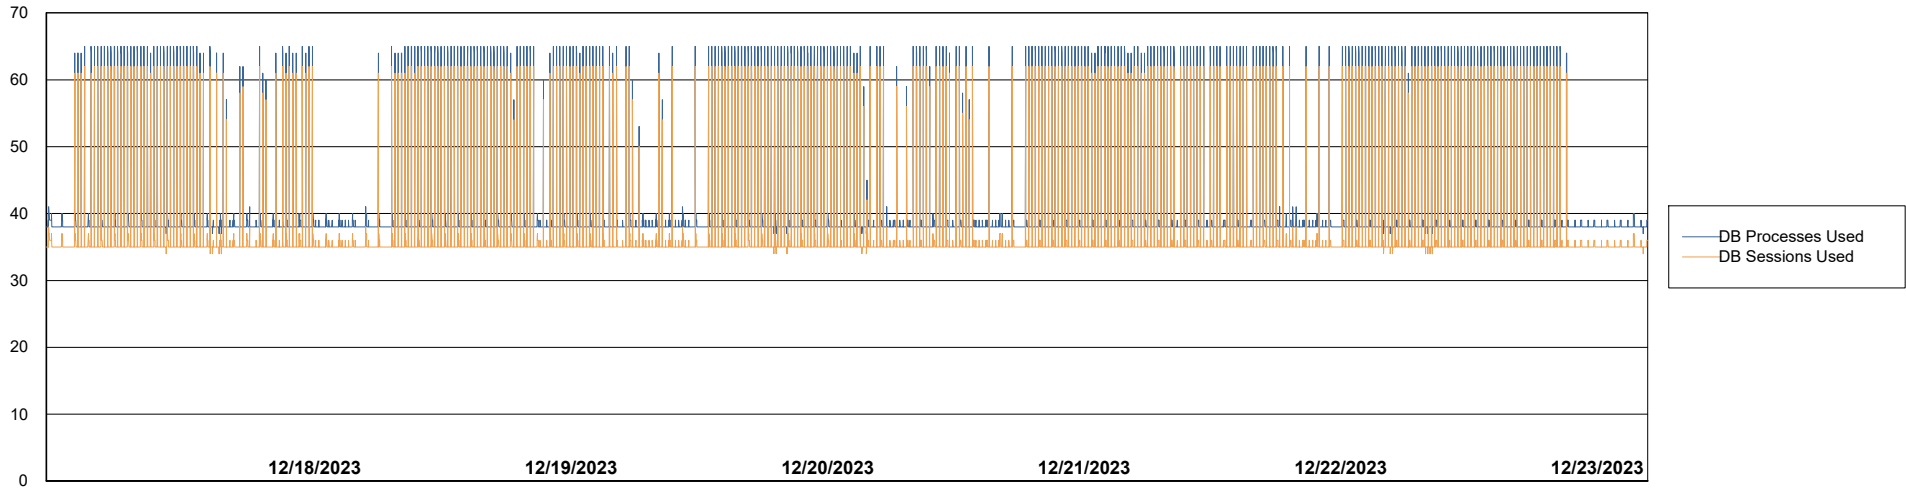

# Weekly SLA Customer Report

Customer NOA\_Production (24/7)  
Database ID 116

Database Performance NOA\_PRD\_NovoABS03\_HSBABS1

DB Processes Max 300