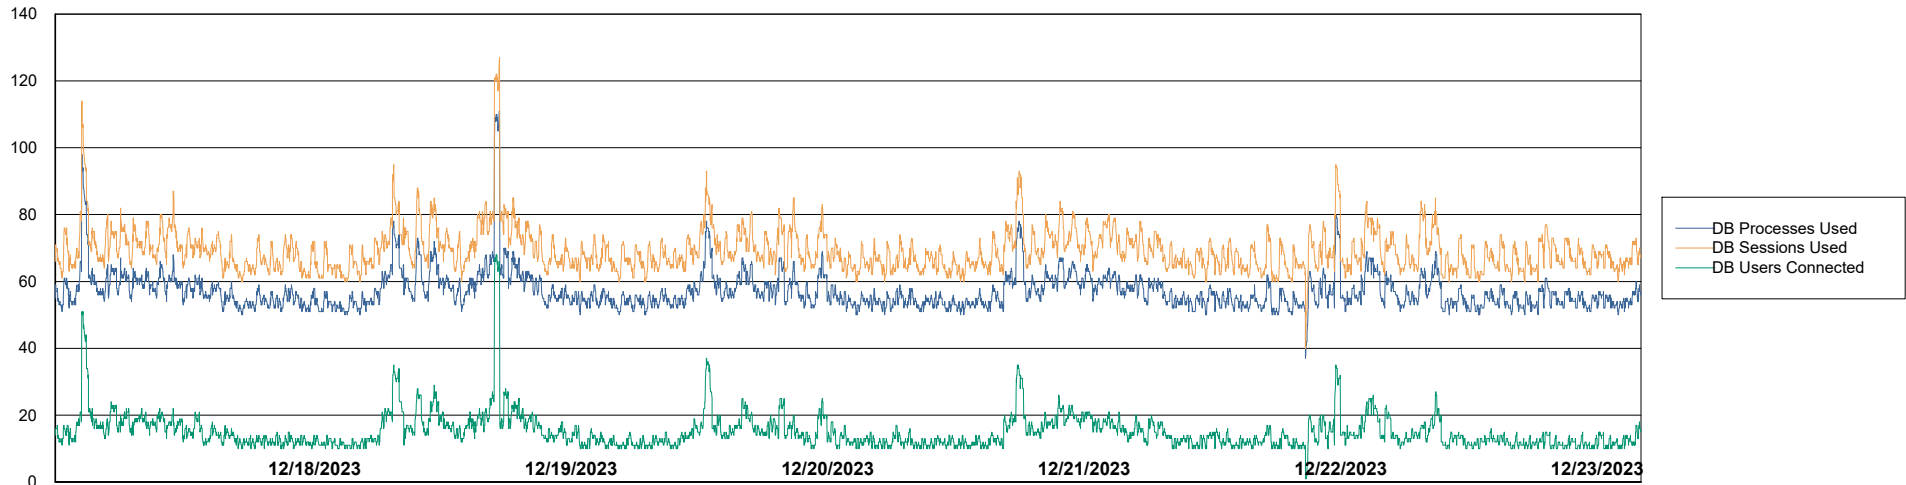

Database Performance NOA_PRD_NOVOBI_ABS1