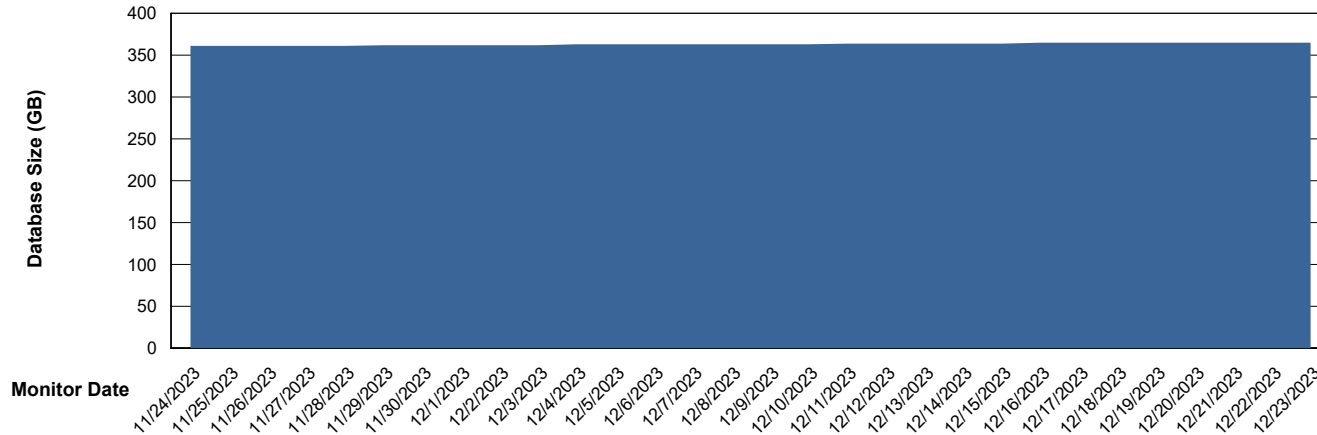

DATABASE SIZE NOA_PRD_NovoABS01_ABS1

Database growth over last month