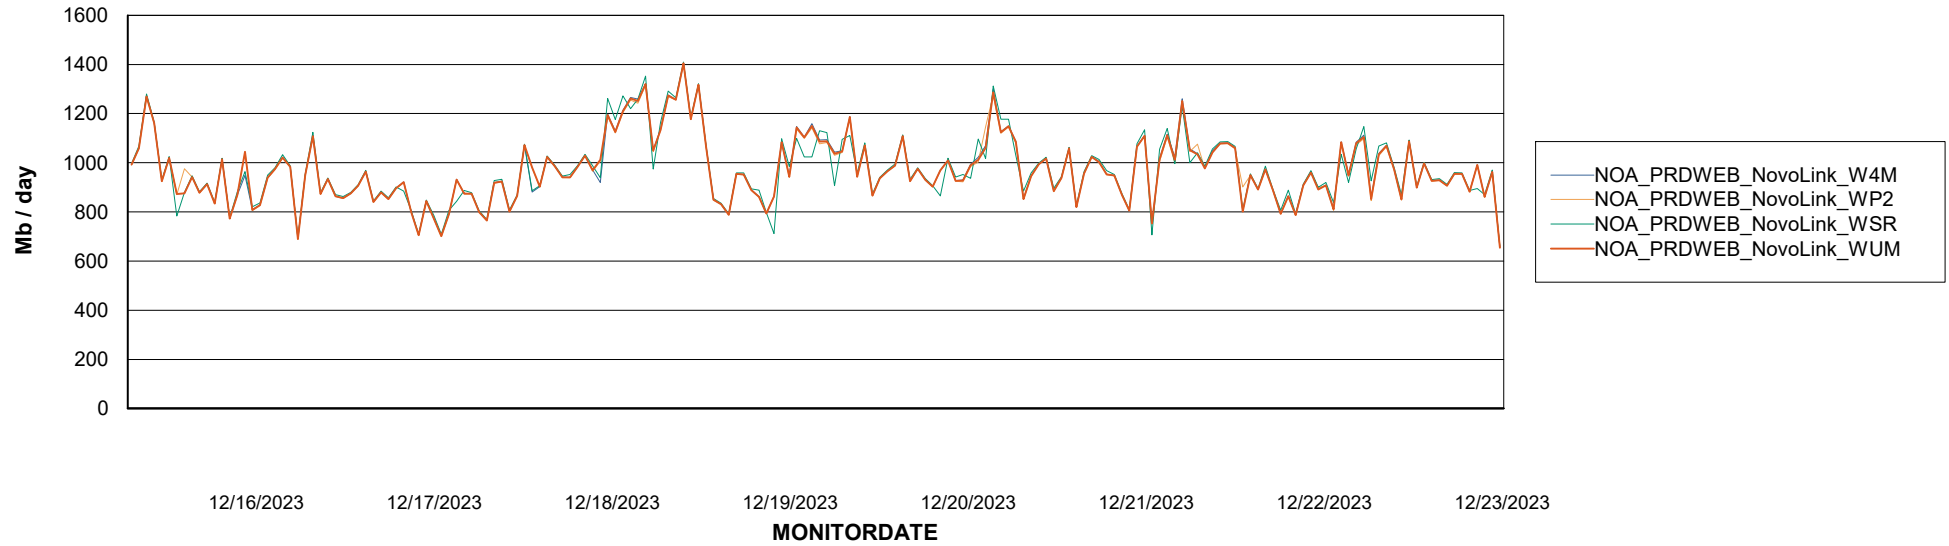

ABSSolute Web Component Services

Avg memory used per ABS Web component