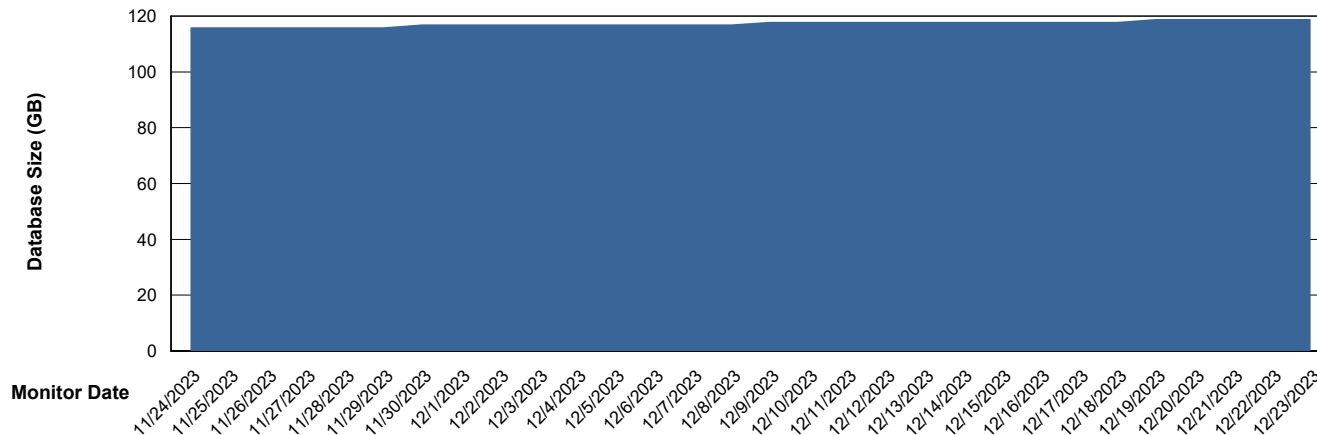

DATABASE SIZE NOA_PRD_NOVOBI_ABS1

Database growth over last month