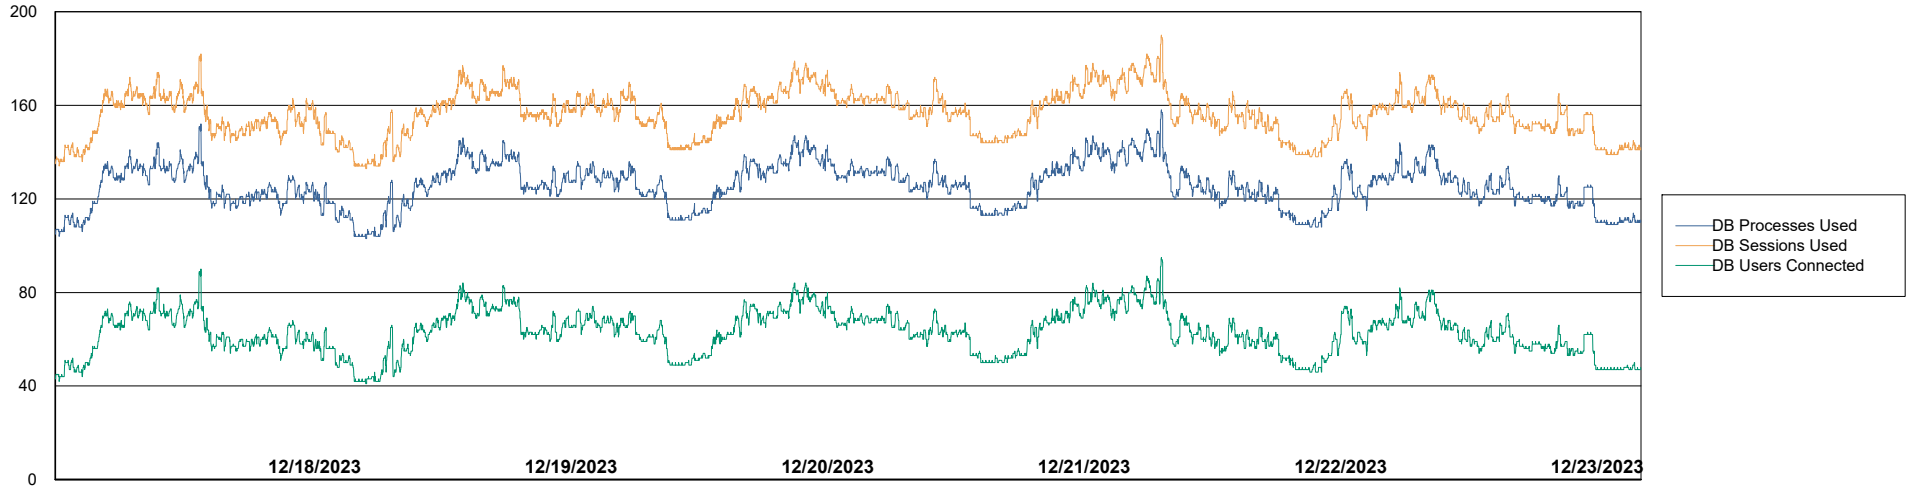

Database Performance NOA_PRD_NovoABS01_ABS1