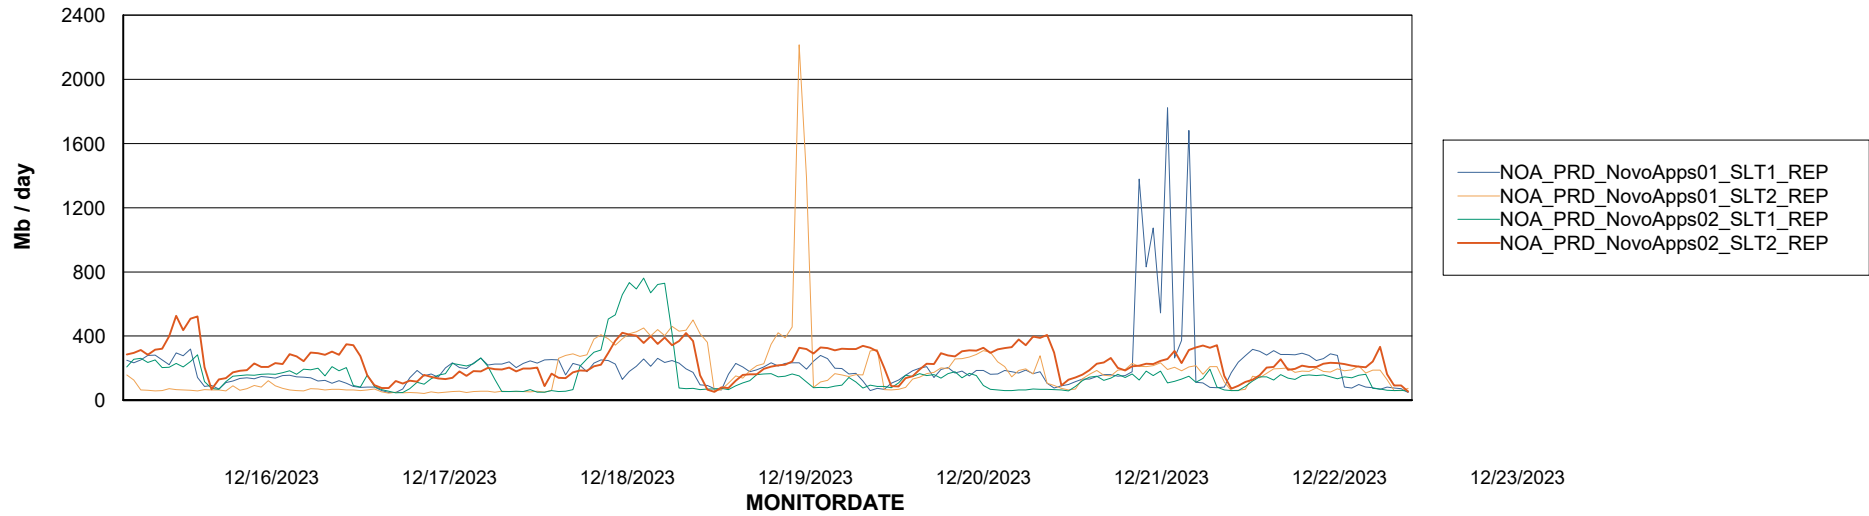

ABSSolute Application ReportServer Services

Avg memory used per ReportServer Service