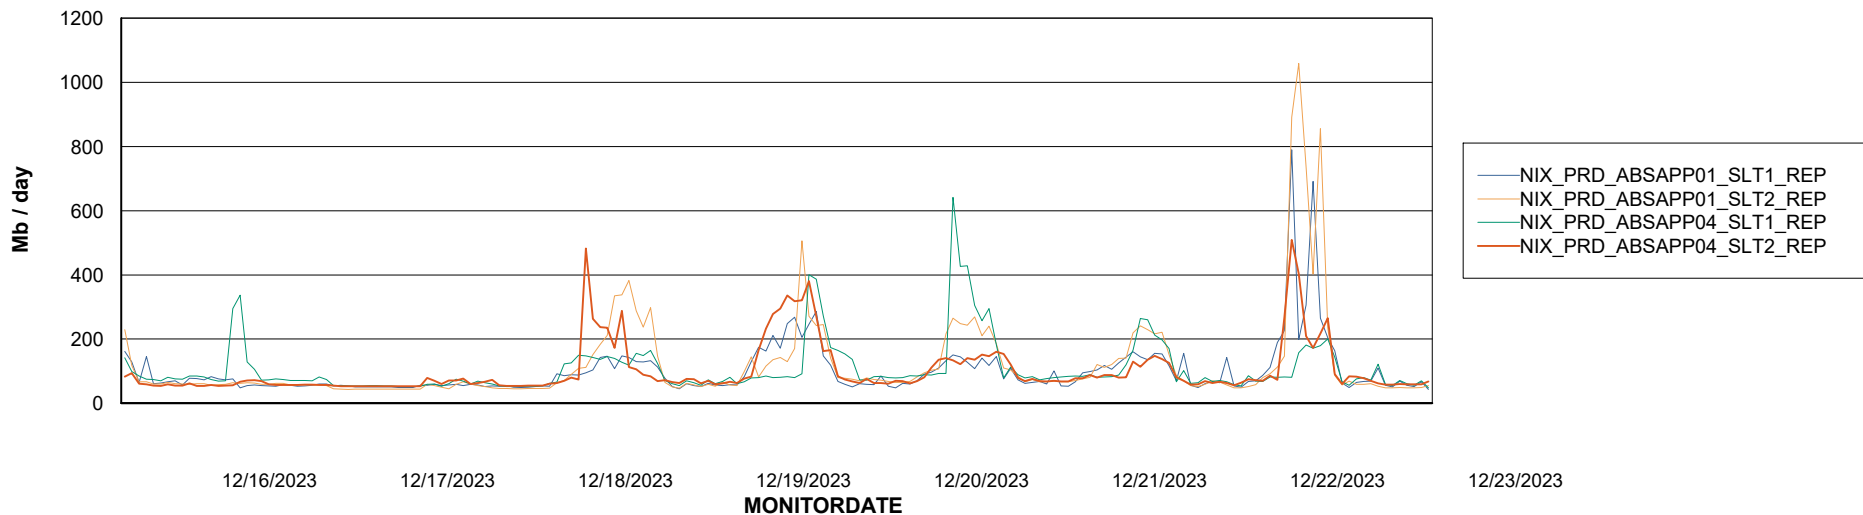

ABSSolute Application ReportServer Services

Avg memory used per ReportServer Service