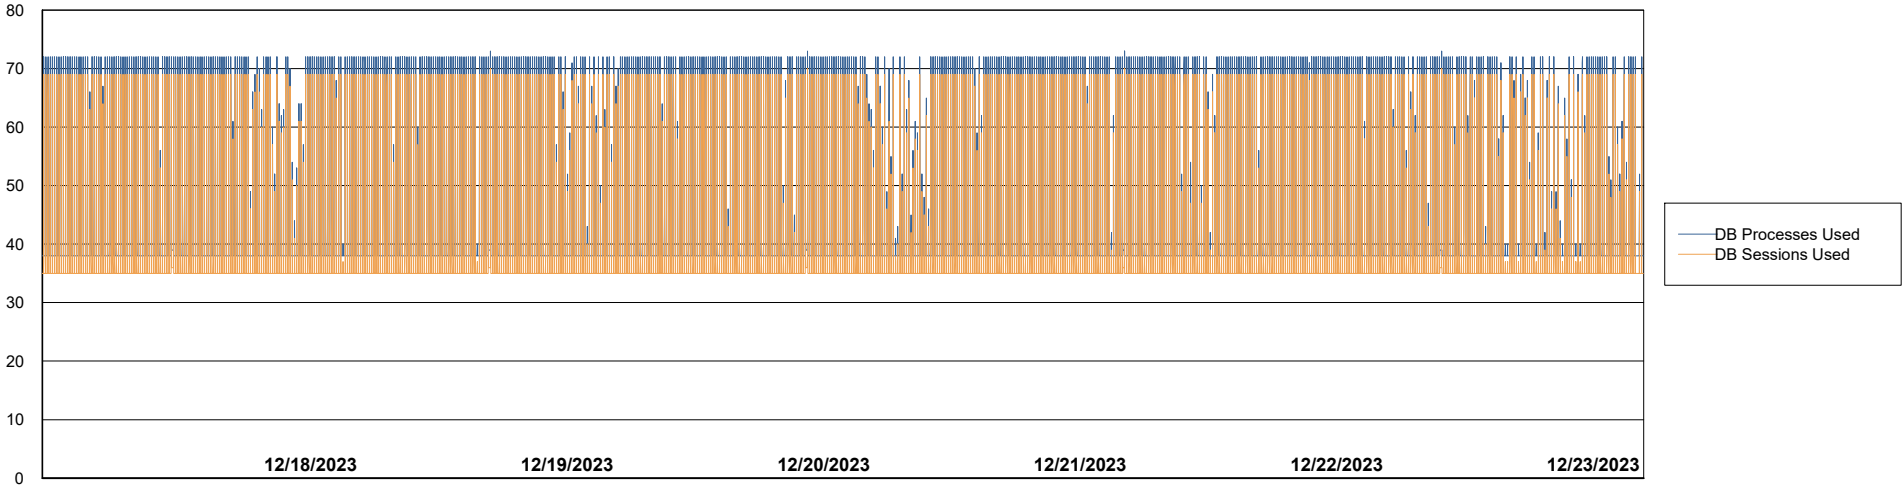

Database Performance NIX_PRD_ABSDB02_HSBABS1

DB Processes Max 300