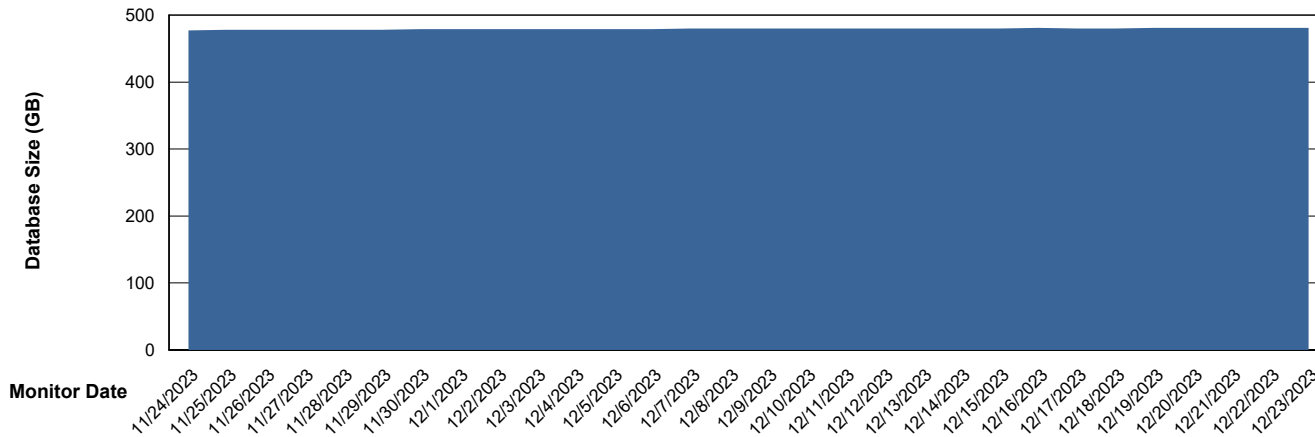

DATABASE SIZE NIX_PRD_ABSDB01_ABS1

Database growth over last month