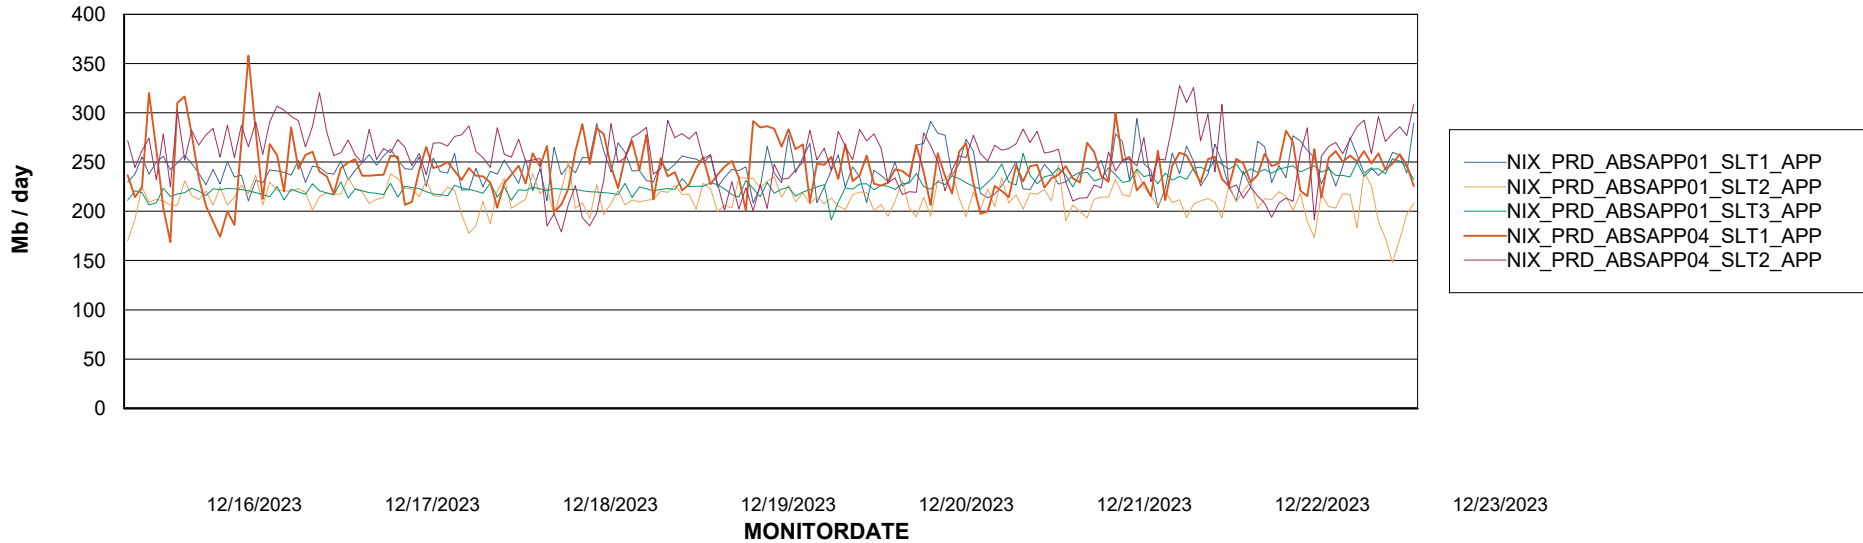

ABSSolute Application Server Services

Avg memory used per ABS Server Service