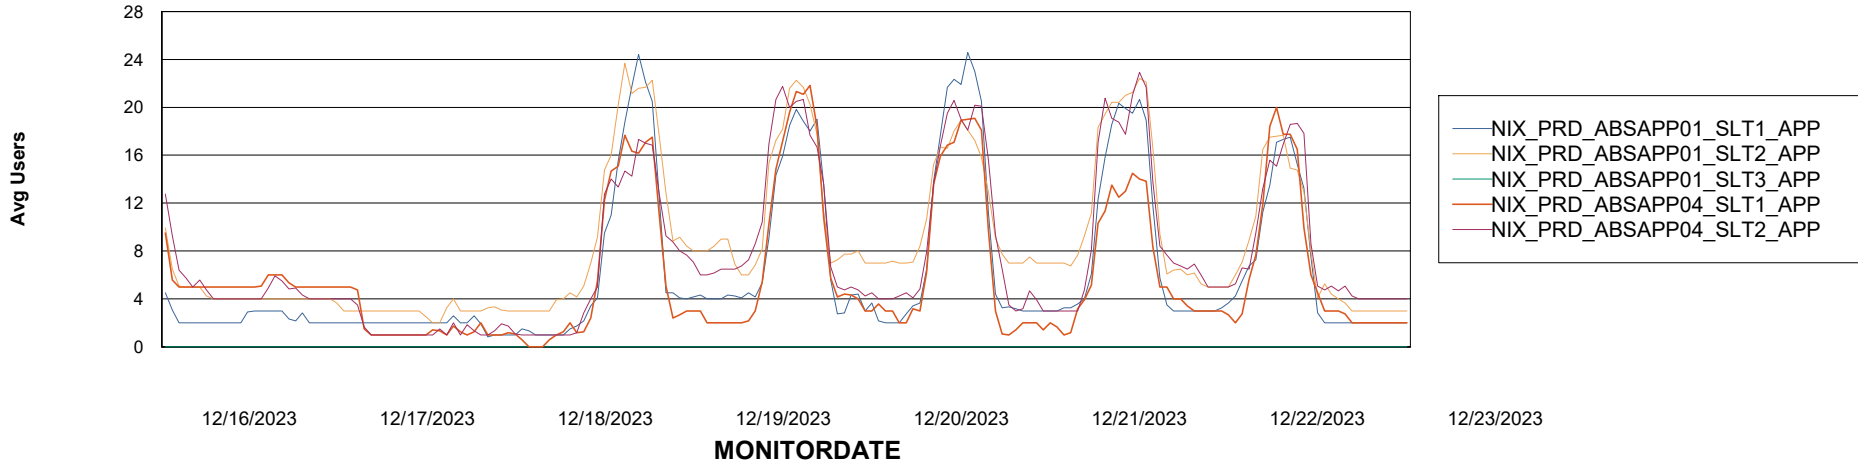

Weekly SLA Customer Report

Customer NIX_Production
Database ID 51

ABSSolute Application Server Services

Avg memory used per ABS Server Service

Avg users per day per ABS server

Weekly SLA Customer Report

Customer NIX_Production
Database ID 51