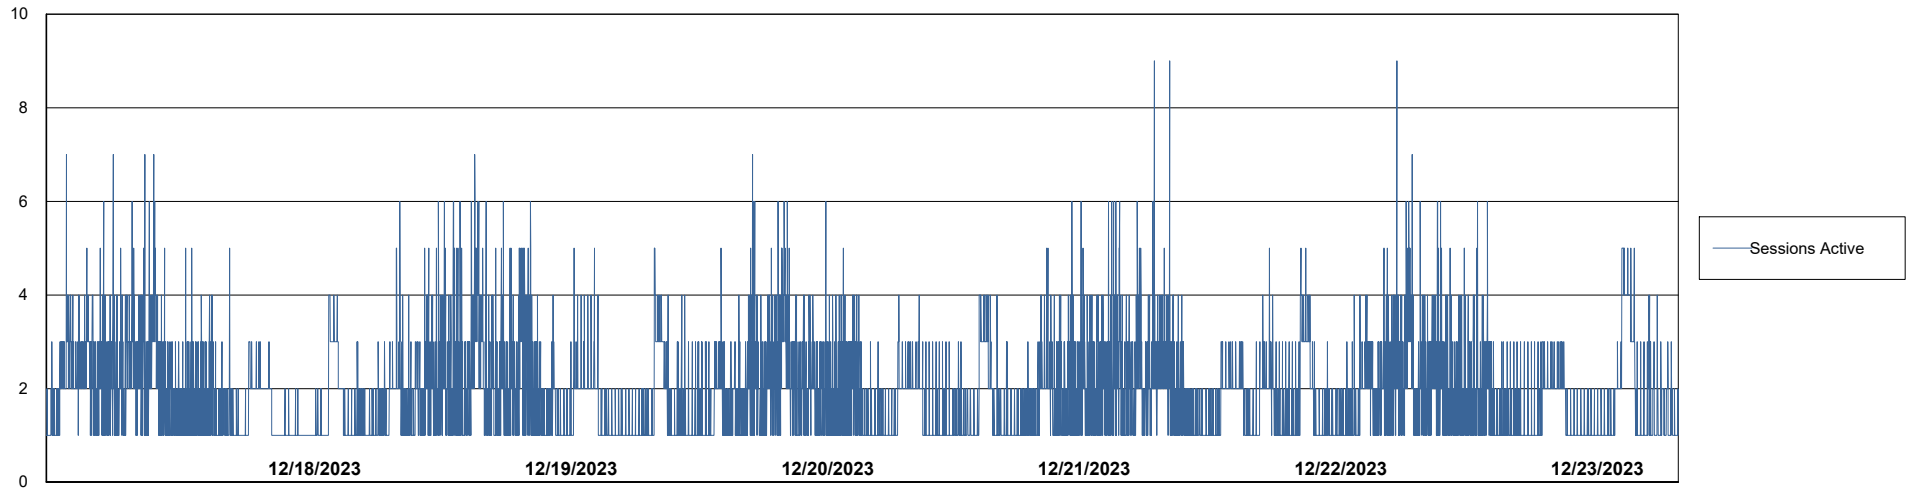

Weekly SLA Customer Report

Customer NIX_Production
Database ID 51

Database Performance NIX_PRD_ABSBI_ABS1

Weekly SLA Customer Report

Customer NIX_Production
Database ID 51

Database Performance NIX_PRD_ABSD01_ABS1