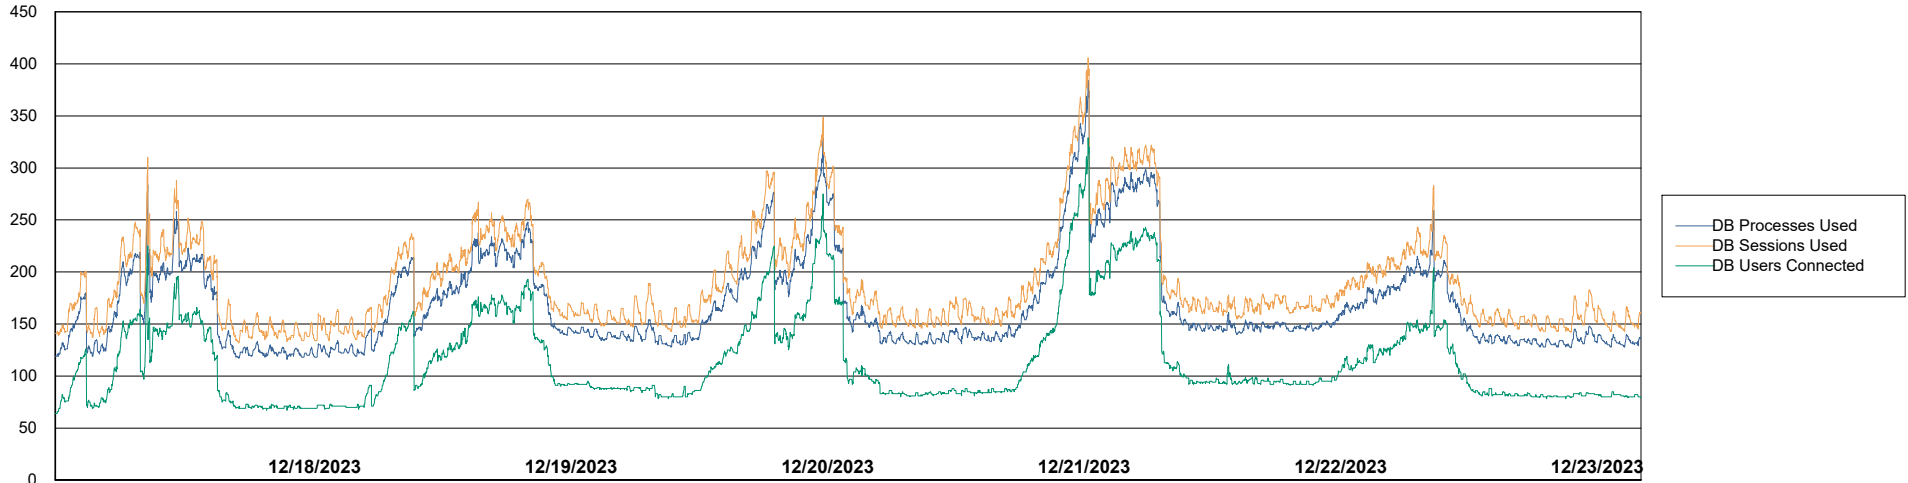

Weekly SLA Customer Report

Customer NIX_Production
Database ID 51

Database Performance NIX_PRD_ABSBI_ABS1

Weekly SLA Customer Report

Customer NIX_Production
Database ID 51

Database Performance NIX_PRD_ABSD01_ABS1