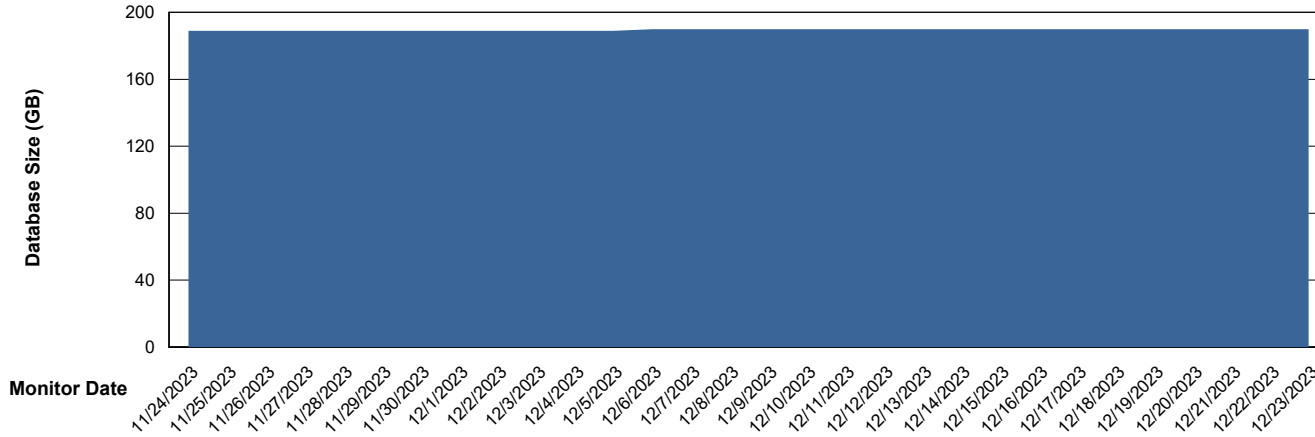

DATABASE SIZE NIX_PRD_ABSBI_ABS1

Database growth over last month